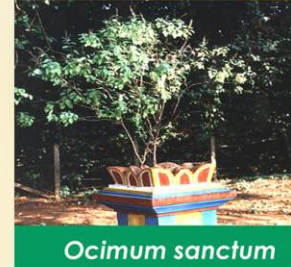

INTERNATIONAL YEAR OF BIO DIVERSITY 2015

Neighbourhood Medicinal Plants in Bangalore City (Plants of cultural significance)

Herbs

Cynodon dactylon
Garike Hullu (ಗರಿಕೆ ಹುಲ್ಲು)

Nelumbium speciosum
Kamala (ಕಮಲ)