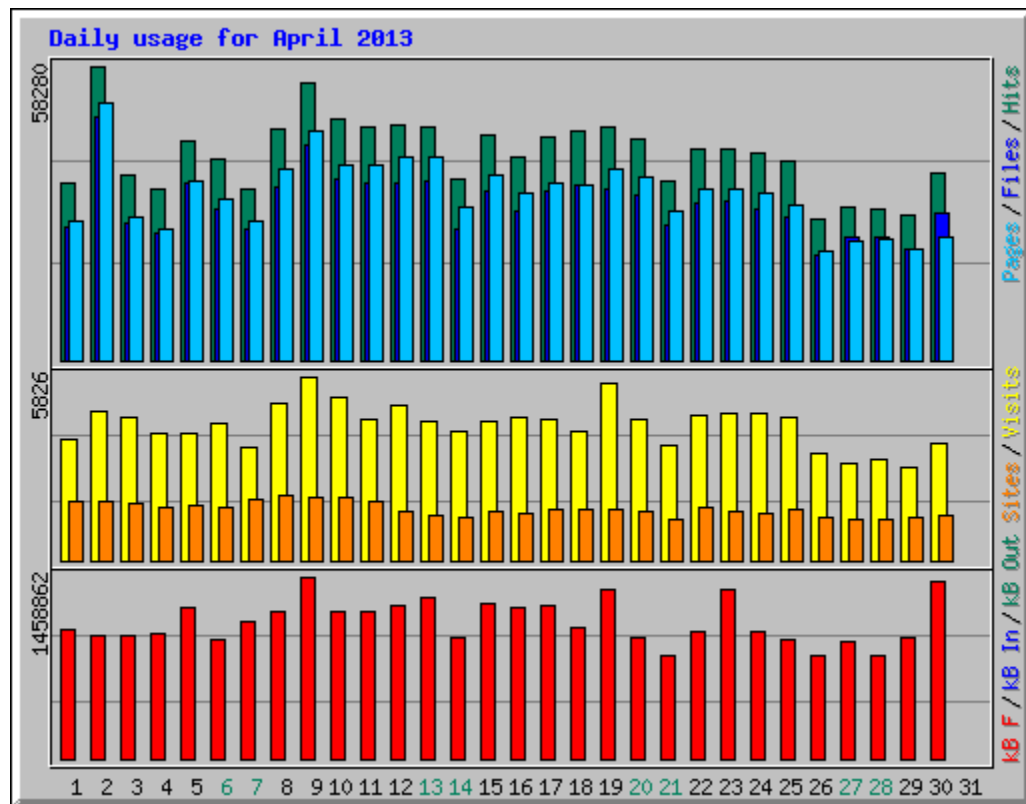

Code 302 - Found	186011
Code 304 - Not Modified	10042
Code 400 - Bad Request	402
Code 401 - Unauthorized	8
Code 403 - Forbidden	13
Code 404 - Not Found	51547
Code 405 - Method Not Allowed	14
Code 416 - Requested Range Not Satisfiable	6
Code 500 - Internal Server Error	37375

Daily Statistics for April 2013								
Day	Hits	Files	Pages	Visits	Sites	kB F	kB In	kB Out
1								
2								
3								
4								
5								
6								
7								
8								
9								
10								
11								
12								
13								
14								
15								
16								
17								
18								
19								
20								
21								
22								
23								
24								
25								
26								
27								
28								
29								
30								
31