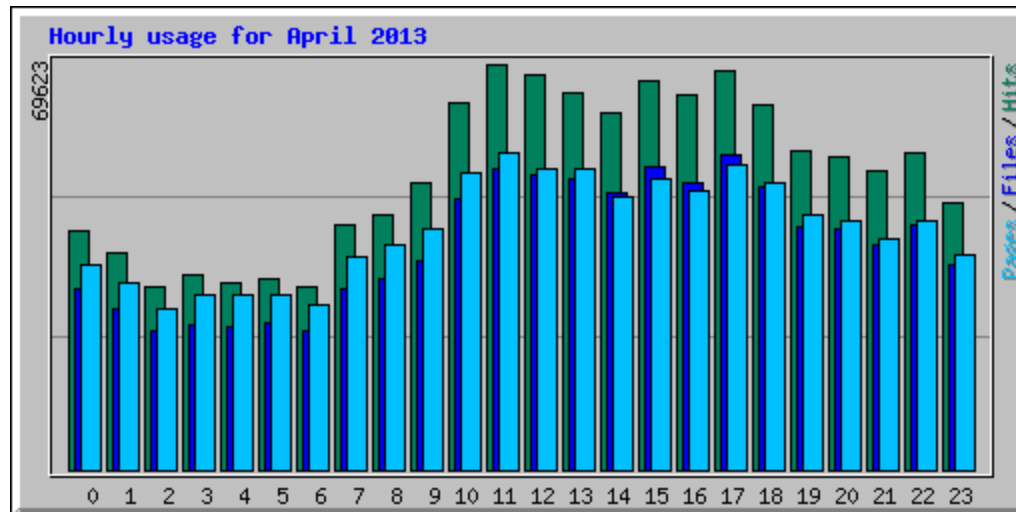

Hourly Statistics for April 2013																		
Hour	Hits			Files			Pages			kB F		kB In		kB Out				
	Avg	Total		Avg	Total		Avg	Total		Avg	Total	Avg	Total	Avg	Total			
0	1367	41020	3.36%	1037	31123	3.35%	1168	35059	3.54%	35870	1076093	3.27%	0	0	0.00%	0	0	0.00%
1	1245	37377	3.06%	920	27603	2.97%	1073	32190	3.25%	35362	1060865	3.22%	0	0	0.00%	0	0	0.00%
2	1044	31340	2.56%	789	23697	2.55%	920	27611	2.79%	33342	1000249	3.04%	0	0	0.00%	0	0	0.00%
3	1111	33349	2.73%	834	25033	2.70%	996	29900	3.02%	29552	886551	2.69%	0	0	0.00%	0	0	0.00%
4	1072	32160	2.63%	812	24363	2.62%	999	29979	3.03%	26891	806734	2.45%	0	0	0.00%	0	0	0.00%
5	1095	32872	2.69%	836	25101	2.70%	1003	30110	3.04%	27755	832647	2.53%	0	0	0.00%	0	0	0.00%
6	1042	31289	2.56%	795	23878	2.57%	942	28271	2.86%	23432	702968	2.14%	0	0	0.00%	0	0	0.00%
7	1397	41911	3.43%	1035	31066	3.34%	1219	36587	3.70%	32057	961717	2.92%	0	0	0.00%	0	0	0.00%
8	1462	43870	3.59%	1087	32618	3.51%	1287	38621	3.90%	33782	1013461	3.08%	0	0	0.00%	0	0	0.00%
9	1636	49093	4.02%	1196	35896	3.86%	1373	41199	4.16%	39452	1183564	3.59%	0	0	0.00%	0	0	0.00%
10	2098	62946	5.15%	1552	46571	5.01%	1694	50847	5.14%	49883	1496484	4.55%	0	0	0.00%	0	0	0.00%
11	2320	69623	5.70%	1718	51569	5.55%	1807	54224	5.48%	60955	1828647	5.55%	0	0	0.00%	0	0	0.00%
12	2252	67582	5.53%	1685	50553	5.44%	1721	51639	5.22%	60189	1805670	5.48%	0	0	0.00%	0	0	0.00%
13	2159	64787	5.30%	1662	49877	5.37%	1725	51759	5.23%	61406	1842167	5.60%	0	0	0.00%	0	0	0.00%
14	2039	61175	5.00%	1582	47467	5.11%	1562	46889	4.74%	67196	2015868	6.12%	0	0	0.00%	0	0	0.00%
15	2225	66760	5.46%	1732	51972	5.60%	1660	49829	5.03%	57183	1715502	5.21%	0	0	0.00%	0	0	0.00%
16	2140	64212	5.25%	1638	49155	5.29%	1596	47887	4.84%	58459	1753763	5.33%	0	0	0.00%	0	0	0.00%
17	2285	68552	5.61%	1796	53887	5.80%	1739	52174	5.27%	53401	1602037	4.87%	0	0	0.00%	0	0	0.00%