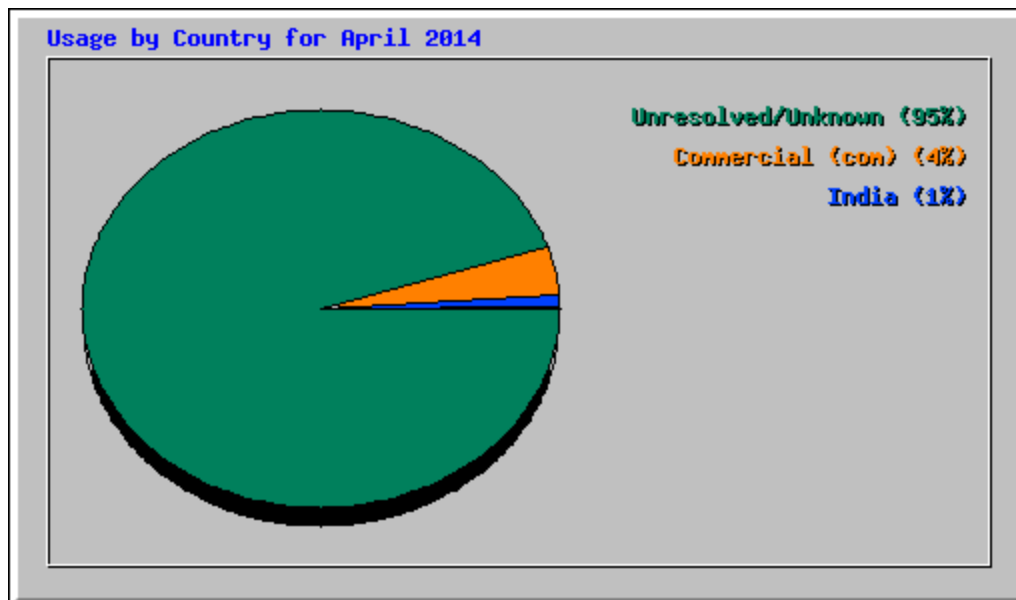

Top 30 of 86 Total Countries											
#	Hits		Files		kB F		kB In		kB Out	Country	
1	877603	94.77%	736108	95.58%	32244876	97.38%	0	0.00%	0	0.00%	Unresolved/Unknown
2	36240	3.91%	36005	4.68%	586034	1.77%	0	0.00%	0	0.00%	Commercial (com)
3	6108	0.66%	5174	0.67%	158781	0.48%	0	0.00%	0	0.00%	India
4	4515	0.49%	3768	0.49%	71514	0.22%	0	0.00%	0	0.00%	Network (net)
5	184	0.02%	157	0.02%	4495	0.01%	0	0.00%	0	0.00%	Pakistan
6	103	0.01%	93	0.01%	3073	0.01%	0	0.00%	0	0.00%	United Arab Emirates
7	100	0.01%	94	0.01%	1288	0.00%	0	0.00%	0	0.00%	Australia
8	74	0.01%	68	0.01%	2480	0.01%	0	0.00%	0	0.00%	Singapore
9	71	0.01%	69	0.01%	1704	0.01%	0	0.00%	0	0.00%	Germany
10	67	0.01%	64	0.01%	1877	0.01%	0	0.00%	0	0.00%	Educational (edu)
11	59	0.01%	44	0.01%	522	0.00%	0	0.00%	0	0.00%	Macedonia
12	57	0.01%	52	0.01%	610	0.00%	0	0.00%	0	0.00%	France
13	52	0.01%	42	0.01%	2551	0.01%	0	0.00%	0	0.00%	Thailand
14	51	0.01%	38	0.00%	797	0.00%	0	0.00%	0	0.00%	Italy
15	50	0.01%	47	0.01%	2234	0.01%	0	0.00%	0	0.00%	Canada
16	39	0.00%	33	0.00%	444	0.00%	0	0.00%	0	0.00%	United Kingdom
17	38	0.00%	32	0.00%	1824	0.01%	0	0.00%	0	0.00%	Sri Lanka
18	35	0.00%	30	0.00%	1201	0.00%	0	0.00%	0	0.00%	Brazil
19	31	0.00%	30	0.00%	2539	0.01%	0	0.00%	0	0.00%	Mexico
20	27	0.00%	7	0.00%	771	0.00%	0	0.00%	0	0.00%	Iran
21	26	0.00%	25	0.00%	694	0.00%	0	0.00%	0	0.00%	Address Routing (arpa)
22	25	0.00%	20	0.00%	838	0.00%	0	0.00%	0	0.00%	Malaysia
23	24	0.00%	23	0.00%	767	0.00%	0	0.00%	0	0.00%	Indonesia
24	23	0.00%	21	0.00%	1050	0.00%	0	0.00%	0	0.00%	Non-Profit (org)
25	23	0.00%	21	0.00%	804	0.00%	0	0.00%	0	0.00%	Nepal
26	21	0.00%	18	0.00%	467	0.00%	0	0.00%	0	0.00%	Russian Federation
27	20	0.00%	16	0.00%	1571	0.00%	0	0.00%	0	0.00%	Netherlands
28	19	0.00%	18	0.00%	777	0.00%	0	0.00%	0	0.00%	Colombia