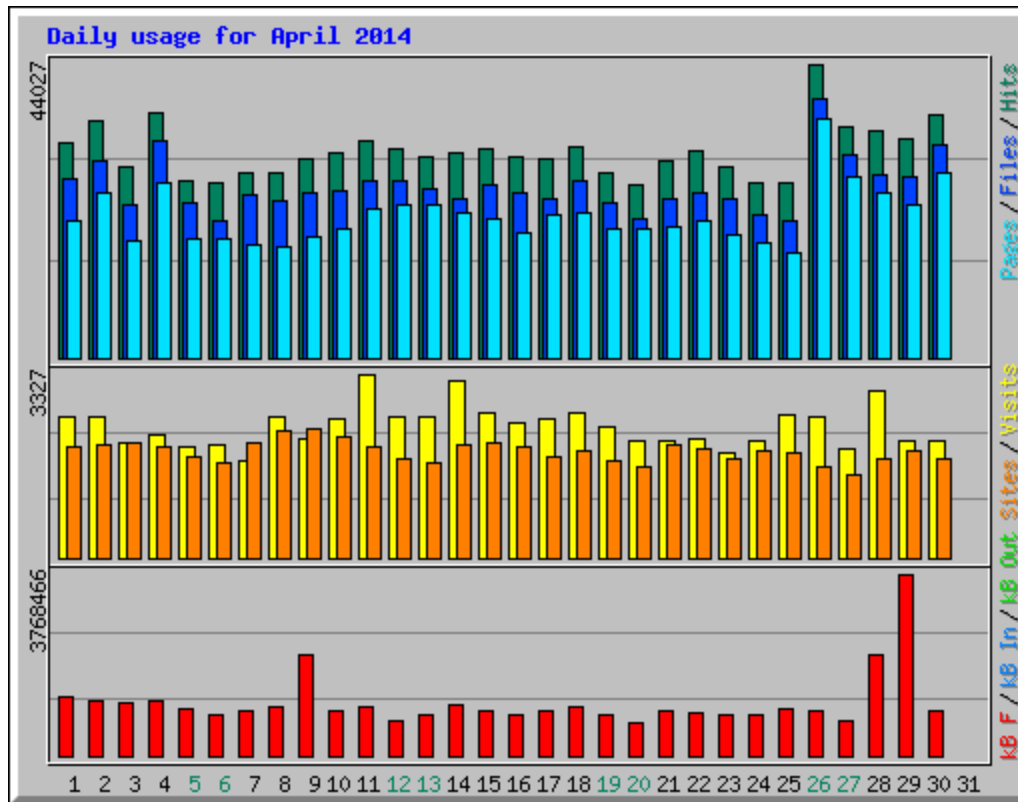

Usage statistics for frlht

Summary Period: April 2014

Generated 01-May-2014 06:00 IST

[\[Daily Statistics\]](#) [\[Hourly Statistics\]](#) [\[URLs\]](#) [\[Entry\]](#) [\[Exit\]](#) [\[Sites\]](#) [\[Search\]](#) [\[Users\]](#) [\[Countries\]](#)

Monthly Statistics for April 2014		
Total Hits	926062	
Total Files	770152	
Total Pages	636828	
Total Visits	70908	
Total kB Files	33111631	
Total kB In	0	
Total kB Out	0	
Total Unique Sites	43890	
Total Unique URLs	33885	
Total Unique Usernames	3	
	Avg	Max
Hits per Hour	1286	4558
Hits per Day	30868	44027
Files per Day	25671	38688
Pages per Day	21227	35766
Sites per Day	1463	2324
Visits per Day	2363	3327
kB Files per Day	1103721	3768466
kB In per Day	0	0
kB Out per Day	0	0
Hits by Response Code		
Code 200 - OK	83.16%	770152
Code 206 - Partial Content	1.33%	12294
Code 301 - Moved Permanently	0.00%	22
Code 302 - Found	6.73%	62346
Code 304 - Not Modified	1.29%	11934
Code 400 - Bad Request	0.00%	2
Code 401 - Unauthorized	0.00%	11
Code 404 - Not Found	4.32%	40035
Code 405 - Method Not Allowed	0.00%	42
Code 416 - Requested Range Not Satisfiable	0.00%	4
Code 500 - Internal Server Error	3.16%	29220