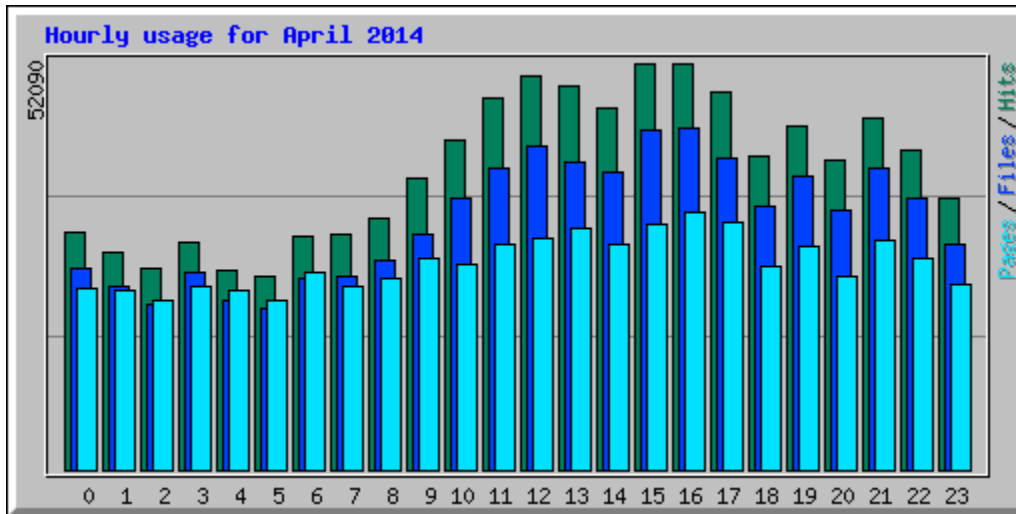

23	28511	3.08%	23669	3.07%	18438	2.90%	1906	2.69%	1791	4.08%	838417	2.53%	0	0.00%	0	0.00%
24	26071	2.82%	21433	2.78%	17169	2.70%	2100	2.96%	1923	4.38%	859447	2.60%	0	0.00%	0	0.00%
25	26232	2.83%	20367	2.64%	15726	2.47%	2570	3.62%	1915	4.36%	961611	2.90%	0	0.00%	0	0.00%
26	44027	4.75%	38688	5.02%	35766	5.62%	2544	3.59%	1645	3.75%	919509	2.78%	0	0.00%	0	0.00%
27	34530	3.73%	30491	3.96%	27190	4.27%	1974	2.78%	1484	3.38%	743226	2.24%	0	0.00%	0	0.00%
28	33936	3.66%	27395	3.56%	24817	3.90%	3012	4.25%	1808	4.12%	2081020	6.28%	0	0.00%	0	0.00%
29	32686	3.53%	27170	3.53%	22932	3.60%	2107	2.97%	1918	4.37%	3768466	11.38%	0	0.00%	0	0.00%
30	36470	3.94%	31909	4.14%	27564	4.33%	2111	2.98%	1808	4.12%	912735	2.76%	0	0.00%	0	0.00%

Hourly Statistics for April 2014																	
Hour	Hits			Files			Pages			kB F		kB In		kB Out			
	Avg	Total		Avg	Total		Avg	Total		Avg	Total	Avg	Total	Avg	Total		
0	1017	30534	3.30%	857	25725	3.34%	771	23150	3.64%	30387	911613	2.75%	0	0	0.00%	0	0.00%
1	926	27803	3.00%	783	23503	3.05%	769	23075	3.62%	28609	858264	2.59%	0	0	0.00%	0	0.00%
2	858	25758	2.78%	704	21138	2.74%	724	21749	3.42%	27637	829103	2.50%	0	0	0.00%	0	0.00%
3	971	29134	3.15%	846	25401	3.30%	782	23464	3.68%	25042	751272	2.27%	0	0	0.00%	0	0.00%
4	853	25593	2.76%	721	21638	2.81%	768	23059	3.62%	22605	678138	2.05%	0	0	0.00%	0	0.00%
5	826	24796	2.68%	692	20770	2.70%	718	21566	3.39%	22543	676283	2.04%	0	0	0.00%	0	0.00%
6	993	29812	3.22%	816	24493	3.18%	845	25360	3.98%	27774	833208	2.52%	0	0	0.00%	0	0.00%
7	1008	30252	3.27%	826	24796	3.22%	782	23466	3.68%	33667	1010001	3.05%	0	0	0.00%	0	0.00%
8	1077	32320	3.49%	890	26705	3.47%	817	24519	3.85%	36578	1097355	3.31%	0	0	0.00%	0	0.00%
9	1245	37355	4.03%	1003	30104	3.91%	905	27167	4.27%	40286	1208595	3.65%	0	0	0.00%	0	0.00%
10	1403	42096	4.55%	1159	34782	4.52%	875	26256	4.12%	54199	1625979	4.91%	0	0	0.00%	0	0.00%
11	1588	47667	5.15%	1287	38619	5.01%	959	28770	4.52%	60445	1813365	5.48%	0	0	0.00%	0	0.00%
12	1679	50395	5.44%	1379	41378	5.37%	987	29620	4.65%	64172	1925160	5.81%	0	0	0.00%	0	0.00%
13	1636	49088	5.30%	1316	39491	5.13%	1033	31003	4.87%	62917	1887499	5.70%	0	0	0.00%	0	0.00%
14	1546	46407	5.01%	1271	38145	4.95%	960	28801	4.52%	69437	2083100	6.29%	0	0	0.00%	0	0.00%
15	1736	52090	5.62%	1449	43470	5.64%	1050	31511	4.95%	65355	1960644	5.92%	0	0	0.00%	0	0.00%
16	1728	51840	5.60%	1454	43632	5.67%	1096	32885	5.16%	60058	1801730	5.44%	0	0	0.00%	0	0.00%
17	1613	48409	5.23%	1328	39842	5.17%	1060	31813	5.00%	52621	1578615	4.77%	0	0	0.00%	0	0.00%
18	1336	40097	4.33%	1122	33679	4.37%	869	26094	4.10%	48877	1466312	4.43%	0	0	0.00%	0	0.00%
19	1467	44010	4.75%	1249	37483	4.87%	955	28656	4.50%	52098	1562949	4.72%	0	0	0.00%	0	0.00%