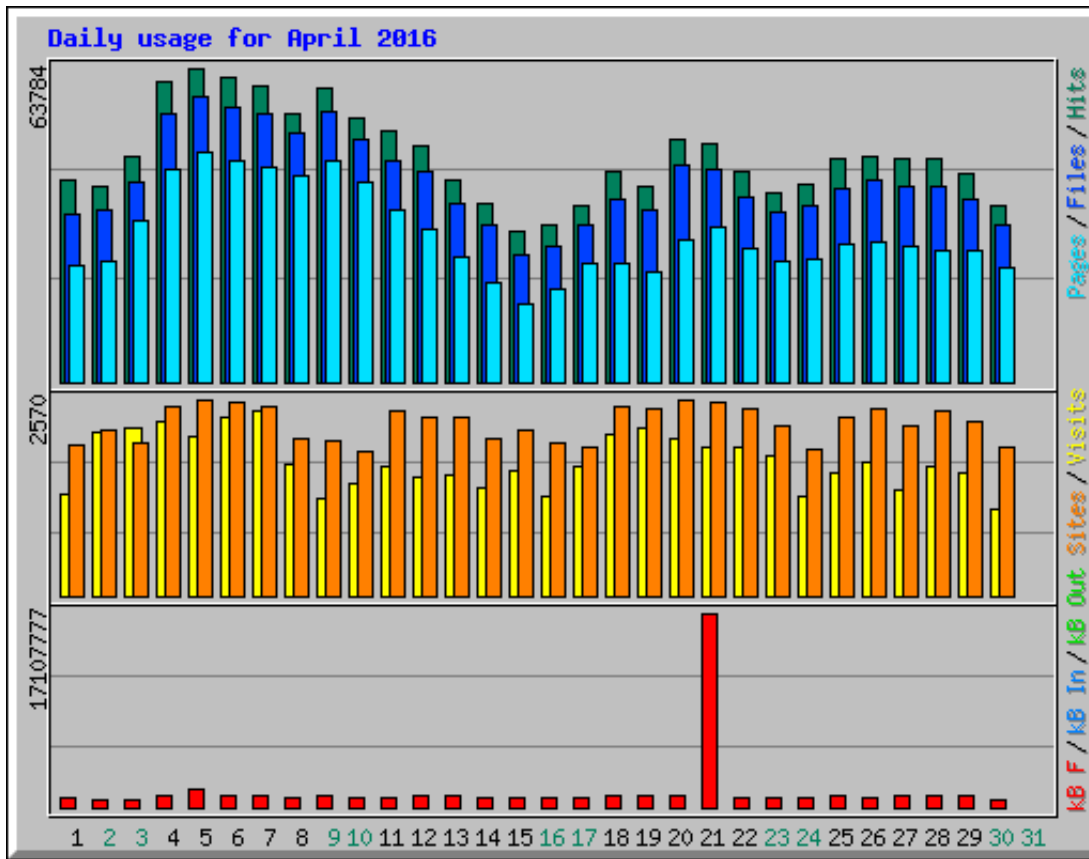

Usage statistics for frlht

Summary Period: April 2016

Generated 03-May-2016 06:02 IST

[\[Daily Statistics\]](#) [\[Hourly Statistics\]](#) [\[URLs\]](#) [\[Entry\]](#) [\[Exit\]](#) [\[Sites\]](#) [\[Search\]](#) [\[Users\]](#) [\[Countries\]](#)

Monthly Statistics for April 2016		
Total Hits	1375895	
Total Files	1224298	
Total Pages	900537	
Total Visits	52282	
Total kB Files	44423381	
Total kB In	0	
Total kB Out	0	
Total Unique Sites	46907	
Total Unique URLs	40762	
Total Unique Usenames	2	
	Avg	Max
Hits per Hour	1910	4643
Hits per Day	45863	63784
Files per Day	40809	57894
Pages per Day	30017	46681
Sites per Day	1563	2570
Visits per Day	1742	2426
kB Files per Day	1480779	17107777
kB In per Day	0	0
kB Out per Day	0	0
Hits by Response Code		
Code 200 - OK	88.98%	1224298
Code 206 - Partial Content	0.48%	6669
Code 301 - Moved Permanently	0.02%	259
Code 302 - Found	0.14%	1873
Code 304 - Not Modified	0.91%	12481
Code 400 - Bad Request	0.00%	7
Code 401 - Unauthorized	0.00%	5
Code 403 - Forbidden	6.11%	84028
Code 404 - Not Found	3.33%	45855
Code 405 - Method Not Allowed	0.02%	282
Code 500 - Internal Server Error	0.01%	138