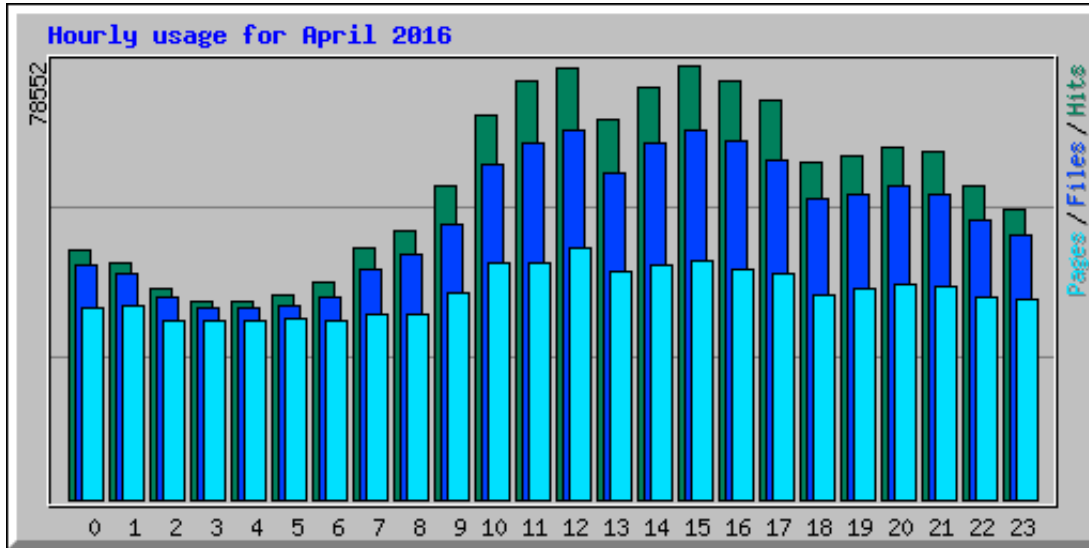

21	48258	3.51%	43050	3.52%	31332	3.48%	1936	3.70%	2526	5.39%	17107777	38.51%	0	0.00%	0	0.00%
22	42646	3.10%	37546	3.07%	27060	3.00%	1940	3.71%	2438	5.20%	910783	2.05%	0	0.00%	0	0.00%
23	38536	2.80%	34370	2.81%	24666	2.74%	1816	3.47%	2225	4.74%	807057	1.82%	0	0.00%	0	0.00%
24	40231	2.92%	35741	2.92%	25141	2.79%	1302	2.49%	1915	4.08%	825661	1.86%	0	0.00%	0	0.00%
25	45146	3.28%	39330	3.21%	27947	3.10%	1598	3.06%	2323	4.95%	972034	2.19%	0	0.00%	0	0.00%
26	45695	3.32%	40852	3.34%	28231	3.13%	1743	3.33%	2436	5.19%	922970	2.08%	0	0.00%	0	0.00%
27	45305	3.29%	39615	3.24%	27407	3.04%	1389	2.66%	2232	4.76%	1053595	2.37%	0	0.00%	0	0.00%
28	45149	3.28%	39697	3.24%	26830	2.98%	1683	3.22%	2424	5.17%	1030525	2.32%	0	0.00%	0	0.00%
29	42439	3.08%	37227	3.04%	26782	2.97%	1608	3.08%	2268	4.84%	964301	2.17%	0	0.00%	0	0.00%
30	35838	2.60%	31964	2.61%	23241	2.58%	1144	2.19%	1943	4.14%	693160	1.56%	0	0.00%	0	0.00%

Hourly Statistics for April 2016																		
Hour	Hits			Files			Pages			kB F			kB In		kB Out			
	Avg	Total		Avg	Total		Avg	Total		Avg	Total		Avg	Total	Avg	Total		
0	1505	45163	3.28%	1406	42182	3.45%	1156	34695	3.85%	214450	6433510	14.48%	0	0	0.00%	0	0	0.00%
1	1428	42863	3.12%	1357	40721	3.33%	1172	35168	3.91%	356065	10681952	24.05%	0	0	0.00%	0	0	0.00%
2	1273	38218	2.78%	1217	36526	2.98%	1075	32253	3.58%	32868	986043	2.22%	0	0	0.00%	0	0	0.00%
3	1193	35819	2.60%	1149	34472	2.82%	1073	32213	3.58%	17053	511587	1.15%	0	0	0.00%	0	0	0.00%
4	1198	35964	2.61%	1155	34650	2.83%	1070	32120	3.57%	16398	491951	1.11%	0	0	0.00%	0	0	0.00%
5	1229	36892	2.68%	1173	35212	2.88%	1093	32807	3.64%	18988	569626	1.28%	0	0	0.00%	0	0	0.00%
6	1306	39183	2.85%	1223	36717	3.00%	1079	32389	3.60%	20269	608063	1.37%	0	0	0.00%	0	0	0.00%
7	1515	45451	3.30%	1384	41543	3.39%	1111	33359	3.70%	22363	670878	1.51%	0	0	0.00%	0	0	0.00%
8	1619	48580	3.53%	1483	44497	3.63%	1113	33409	3.71%	29307	879197	1.98%	0	0	0.00%	0	0	0.00%
9	1883	56509	4.11%	1659	49786	4.07%	1245	37379	4.15%	36130	1083897	2.44%	0	0	0.00%	0	0	0.00%
10	2319	69580	5.06%	2018	60547	4.95%	1423	42717	4.74%	45347	1360422	3.06%	0	0	0.00%	0	0	0.00%
11	2515	75464	5.48%	2145	64357	5.26%	1425	42752	4.75%	55735	1672037	3.76%	0	0	0.00%	0	0	0.00%
12	2604	78141	5.68%	2224	66725	5.45%	1521	45642	5.07%	58411	1752318	3.94%	0	0	0.00%	0	0	0.00%
13	2287	68630	4.99%	1972	59188	4.83%	1369	41099	4.56%	50748	1522447	3.43%	0	0	0.00%	0	0	0.00%
14	2478	74342	5.40%	2146	64395	5.26%	1412	42386	4.71%	76906	2307176	5.19%	0	0	0.00%	0	0	0.00%
15	2618	78552	5.71%	2227	66837	5.46%	1434	43035	4.78%	63222	1896671	4.27%	0	0	0.00%	0	0	0.00%