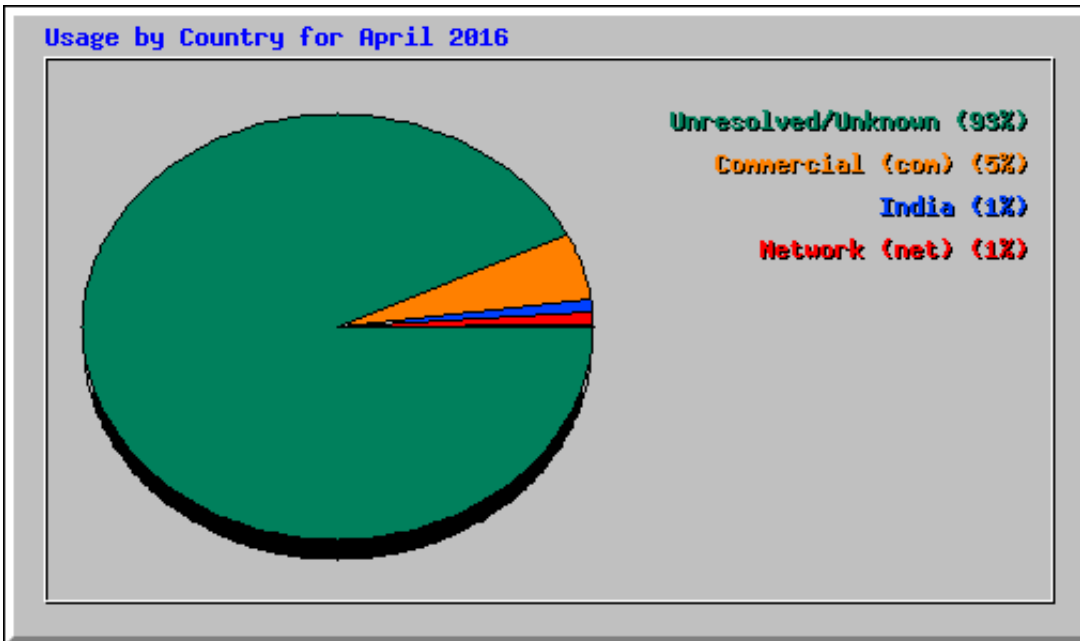

7	568	0.04%	568	0.05%	455015	1.02%	0	0.00%	0	0.00%	23	0.04%	5.61.252.14
8	5227	0.38%	4771	0.39%	395443	0.89%	0	0.00%	0	0.00%	92	0.18%	182.72.231.130
9	105	0.01%	74	0.01%	374394	0.84%	0	0.00%	0	0.00%	2	0.00%	80.78.250.21
10	211	0.02%	211	0.02%	357373	0.80%	0	0.00%	0	0.00%	2	0.00%	92.53.113.10

Top 2 of 2 Total Usernames													
#	Hits	Files	kB F	kB In	kB Out	Visits	Username						
1	6	0.00%	6	0.00%	46	0.00%	0	0.00%	0	0.00%	3	0.01%	frlht
2	3	0.00%	3	0.00%	33	0.00%	0	0.00%	0	0.00%	3	0.01%	admin

Top 30 of 66 Total Countries												
#	Hits	Files	kB F	kB In	kB Out	Country						
1	1272923	92.52%	1155848	94.41%	43726286	98.43%	0	0.00%	0	0.00%	Unresolved/Unknown	
2	69064	5.02%	63593	5.19%	425841	0.96%	0	0.00%	0	0.00%	Commercial (com)	
3	20005	1.45%	6430	0.53%	163037	0.37%	0	0.00%	0	0.00%	India	
4	11336	0.82%	4320	0.35%	87662	0.20%	0	0.00%	0	0.00%	Network (net)	
5	711	0.05%	185	0.02%	3060	0.01%	0	0.00%	0	0.00%	Pakistan	
6	264	0.02%	101	0.01%	229	0.00%	0	0.00%	0	0.00%	Japan	
7	205	0.01%	89	0.01%	504	0.00%	0	0.00%	0	0.00%	Netherlands	
8	189	0.01%	59	0.00%	4570	0.01%	0	0.00%	0	0.00%	United Arab Emirates	
9	156	0.01%	73	0.01%	1608	0.00%	0	0.00%	0	0.00%	Russian Federation	
10	106	0.01%	21	0.00%	1174	0.00%	0	0.00%	0	0.00%	Germany	
11	81	0.01%	30	0.00%	182	0.00%	0	0.00%	0	0.00%	Educational (edu)	
12	80	0.01%	19	0.00%	757	0.00%	0	0.00%	0	0.00%	Australia	
13	59	0.00%	0	0.00%	17	0.00%	0	0.00%	0	0.00%	China	
14	51	0.00%	9	0.00%	986	0.00%	0	0.00%	0	0.00%	Ethiopia