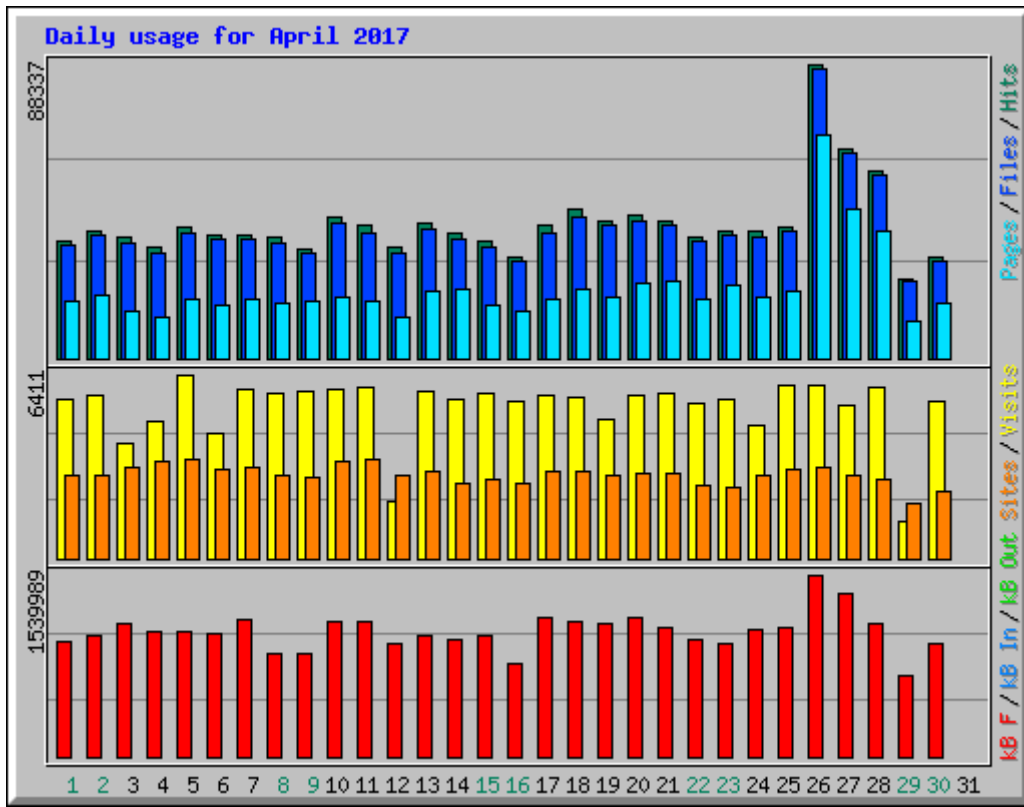

Usage statistics for frlht

Summary Period: April 2017

Generated 03-Jul-2017 06:04 IST

[\[Daily Statistics\]](#) [\[Hourly Statistics\]](#) [\[URLs\]](#) [\[Entry\]](#) [\[Exit\]](#) [\[Sites\]](#) [\[Search\]](#) [\[Users\]](#) [\[Countries\]](#)

Monthly Statistics for April 2017		
Total Hits	1209335	
Total Files	1163298	
Total Pages	625237	
Total Visits	157312	
Total kB Files	31765695	
Total kB In	0	
Total kB Out	0	
Total Unique Sites	52943	
Total Unique URLs	299090	
Total Unique Usernames	1	
	Avg	Max
Hits per Hour	1679	6532
Hits per Day	40311	88337
Files per Day	38776	86748
Pages per Day	20841	66762
Sites per Day	1764	3484
Visits per Day	5243	6411
kB Files per Day	1058856	1539989
kB In per Day	0	0
kB Out per Day	0	0
Hits by Response Code		
Code 200 - OK	96.19%	1163298
Code 206 - Partial Content	0.46%	5577
Code 301 - Moved Permanently	0.04%	450
Code 302 - Found	0.10%	1151
Code 304 - Not Modified	1.24%	14962
Code 307 - Moved Temporarily	0.00%	6
Code 400 - Bad Request	0.00%	3
Code 401 - Unauthorized	0.00%	35
Code 403 - Forbidden	1.95%	23586
Code 405 - Method Not Allowed	0.00%	14
Code 500 - Internal Server Error	0.02%	253