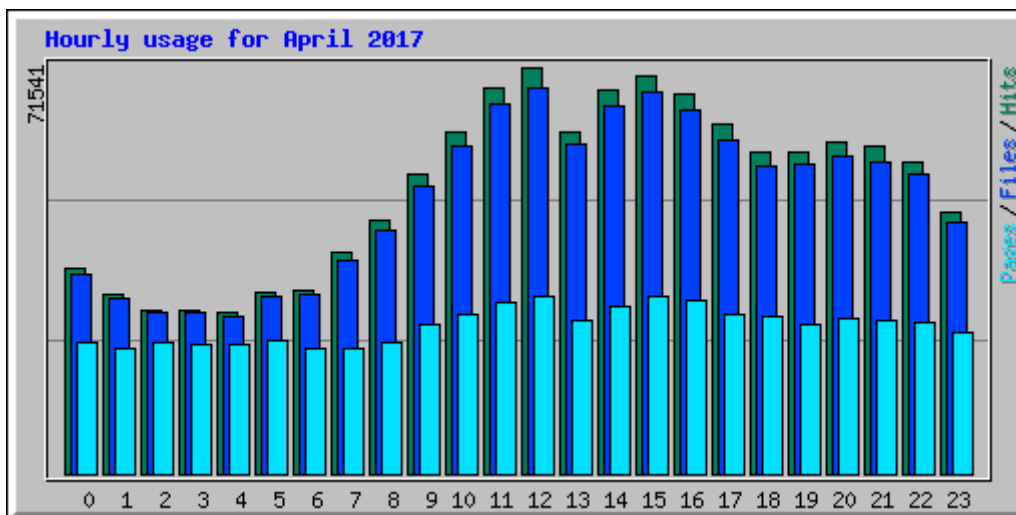

27	62825	5.20%	61467	5.28%	45062	7.21%	5351	3.40%	2903	5.48%	1373506	4.32%	0	0.00%	0	0.00%
28	56374	4.66%	55079	4.73%	38441	6.15%	5963	3.79%	2720	5.14%	1128516	3.55%	0	0.00%	0	0.00%
29	23931	1.98%	22838	1.96%	11184	1.79%	1294	0.82%	1951	3.69%	682890	2.15%	0	0.00%	0	0.00%
30	30606	2.53%	29418	2.53%	16571	2.65%	5476	3.48%	2305	4.35%	963552	3.03%	0	0.00%	0	0.00%

Hourly Statistics for April 2017																		
Hour	Hits			Files			Pages			kB F		kB In		kB Out				
	Avg	Total	%	Avg	Total	%	Avg	Total	%	Avg	Total	Avg	Total	Avg	Total			
0	1201	36054	2.98%	1167	35025	3.01%	766	22996	3.68%	30013	900378	2.83%	0	0	0.00%	0	0	0.00%
1	1047	31427	2.60%	1023	30717	2.64%	739	22173	3.55%	27998	839936	2.64%	0	0	0.00%	0	0	0.00%
2	958	28740	2.38%	942	28263	2.43%	764	22941	3.67%	23466	703976	2.22%	0	0	0.00%	0	0	0.00%
3	959	28777	2.38%	945	28368	2.44%	756	22705	3.63%	21516	645477	2.03%	0	0	0.00%	0	0	0.00%
4	940	28222	2.33%	922	27682	2.38%	755	22661	3.62%	22336	670082	2.11%	0	0	0.00%	0	0	0.00%
5	1064	31947	2.64%	1044	31329	2.69%	784	23526	3.76%	24078	722344	2.27%	0	0	0.00%	0	0	0.00%
6	1074	32227	2.66%	1052	31571	2.71%	735	22076	3.53%	26600	798015	2.51%	0	0	0.00%	0	0	0.00%
7	1302	39061	3.23%	1252	37574	3.23%	730	21916	3.51%	31861	955827	3.01%	0	0	0.00%	0	0	0.00%
8	1490	44722	3.70%	1433	42993	3.70%	770	23108	3.70%	35902	1077064	3.39%	0	0	0.00%	0	0	0.00%
9	1754	52638	4.35%	1682	50487	4.34%	873	26217	4.19%	44456	1333686	4.20%	0	0	0.00%	0	0	0.00%
10	2007	60230	4.98%	1920	57625	4.95%	933	28003	4.48%	54746	1642375	5.17%	0	0	0.00%	0	0	0.00%
11	2258	67768	5.60%	2168	65055	5.59%	1007	30217	4.83%	58084	1742527	5.49%	0	0	0.00%	0	0	0.00%
12	2384	71541	5.92%	2265	67978	5.84%	1036	31105	4.97%	65630	1968892	6.20%	0	0	0.00%	0	0	0.00%
13	2007	60211	4.98%	1928	57845	4.97%	894	26836	4.29%	57742	1732251	5.45%	0	0	0.00%	0	0	0.00%
14	2254	67623	5.59%	2151	64553	5.55%	984	29524	4.72%	61748	1852448	5.83%	0	0	0.00%	0	0	0.00%
15	2334	70025	5.79%	2243	67291	5.78%	1040	31204	4.99%	61016	1830478	5.76%	0	0	0.00%	0	0	0.00%
16	2224	66739	5.52%	2133	64003	5.50%	1020	30603	4.89%	61263	1837892	5.79%	0	0	0.00%	0	0	0.00%
17	2054	61641	5.10%	1954	58625	5.04%	931	27940	4.47%	53194	1595825	5.02%	0	0	0.00%	0	0	0.00%
18	1879	56399	4.66%	1808	54243	4.66%	920	27613	4.42%	49545	1486359	4.68%	0	0	0.00%	0	0	0.00%
19	1887	56611	4.68%	1817	54525	4.69%	870	26120	4.18%	47890	1436686	4.52%	0	0	0.00%	0	0	0.00%
20	1941	58238	4.82%	1859	55796	4.80%	911	27334	4.37%	50328	1509832	4.75%	0	0	0.00%	0	0	0.00%
21	1919	57599	4.76%	1823	54694	4.70%	894	26839	4.29%	60167	1805009	5.68%	0	0	0.00%	0	0	0.00%
22	1831	54943	4.54%	1757	52730	4.53%	892	26777	4.28%	49876	1496292	4.71%	0	0	0.00%	0	0	0.00%
23	1531	45952	3.80%	1477	44326	3.81%	826	24803	3.97%	39401	1182045	3.72%	0	0	0.00%	0	0	0.00%

Top 30 of 299090 Total URLs					
#	Hits	kB F	kB In	kB	URL