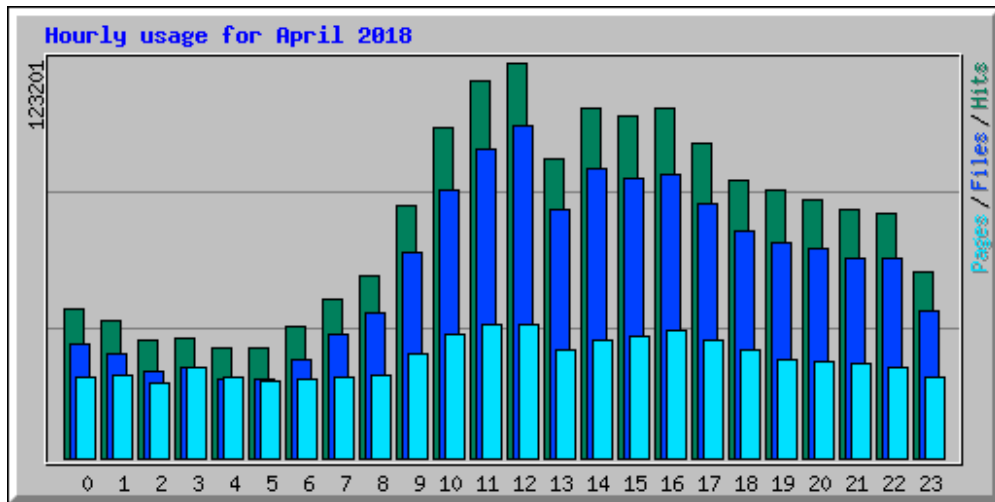

25	67254	3.78%	49640	3.48%	27555	3.70%	6704	3.66%	3094	5.78%	1203518	3.49%	0	0.00%	0	0.00%
26	68578	3.86%	52121	3.65%	29781	4.00%	6628	3.62%	3109	5.81%	1208618	3.50%	0	0.00%	0	0.00%
27	67719	3.81%	52026	3.64%	32618	4.38%	5439	2.97%	2743	5.13%	1165484	3.38%	0	0.00%	0	0.00%
28	50162	2.82%	40573	2.84%	22284	2.99%	1907	1.04%	2006	3.75%	959086	2.78%	0	0.00%	0	0.00%
29	42811	2.41%	36536	2.56%	19710	2.65%	1809	0.99%	1737	3.25%	717037	2.08%	0	0.00%	0	0.00%
30	55128	3.10%	39979	2.80%	24545	3.30%	7879	4.31%	2953	5.52%	1205418	3.49%	0	0.00%	0	0.00%

Hourly Statistics for April 2018																		
Hour	Hits			Files			Pages			kB F		kB In		kB Out				
	Avg	Total		Avg	Total		Avg	Total		Avg	Total	Avg	Total	Avg	Total			
0	1549	46481	2.61%	1184	35522	2.49%	846	25389	3.41%	28785	863560	2.50%	0	0	0.00%	0	0	0.00%
1	1435	43053	2.42%	1076	32299	2.26%	863	25909	3.48%	26052	781559	2.27%	0	0	0.00%	0	0	0.00%
2	1216	36503	2.05%	894	26821	1.88%	787	23621	3.17%	21128	633839	1.84%	0	0	0.00%	0	0	0.00%
3	1253	37604	2.11%	947	28410	1.99%	934	28043	3.77%	21279	638360	1.85%	0	0	0.00%	0	0	0.00%
4	1134	34037	1.91%	812	24388	1.71%	848	25441	3.42%	18387	551618	1.60%	0	0	0.00%	0	0	0.00%
5	1146	34394	1.93%	825	24773	1.73%	789	23687	3.18%	25185	755539	2.19%	0	0	0.00%	0	0	0.00%
6	1366	40997	2.30%	1013	30399	2.13%	826	24803	3.33%	25818	774527	2.25%	0	0	0.00%	0	0	0.00%
7	1642	49260	2.77%	1281	38438	2.69%	839	25188	3.38%	32760	982800	2.85%	0	0	0.00%	0	0	0.00%
8	1898	56966	3.20%	1514	45431	3.18%	858	25742	3.46%	46119	1383577	4.01%	0	0	0.00%	0	0	0.00%
9	2625	78754	4.43%	2125	63752	4.46%	1091	32742	4.40%	50449	1513461	4.39%	0	0	0.00%	0	0	0.00%
10	3423	102695	5.77%	2791	83750	5.86%	1277	38318	5.15%	63852	1915566	5.55%	0	0	0.00%	0	0	0.00%
11	3915	117470	6.60%	3206	96181	6.73%	1394	41830	5.62%	72506	2175192	6.31%	0	0	0.00%	0	0	0.00%
12	4106	123201	6.93%	3451	103552	7.25%	1383	41516	5.57%	75824	2274722	6.59%	0	0	0.00%	0	0	0.00%
13	3111	93344	5.25%	2573	77200	5.40%	1131	33940	4.56%	79438	2383134	6.91%	0	0	0.00%	0	0	0.00%
14	3635	109060	6.13%	3007	90217	6.32%	1220	36628	4.92%	68344	2050313	5.94%	0	0	0.00%	0	0	0.00%
15	3543	106308	5.98%	2905	87162	6.10%	1270	38113	5.12%	72190	2165685	6.28%	0	0	0.00%	0	0	0.00%
16	3624	108729	6.11%	2940	88226	6.18%	1328	39842	5.35%	68093	2042800	5.92%	0	0	0.00%	0	0	0.00%
17	3260	97817	5.50%	2635	79069	5.54%	1219	36583	4.91%	61024	1830716	5.31%	0	0	0.00%	0	0	0.00%
18	2892	86765	4.88%	2349	70498	4.94%	1118	33545	4.50%	50735	1522052	4.41%	0	0	0.00%	0	0	0.00%
19	2773	83209	4.68%	2244	67321	4.71%	1025	30764	4.13%	53253	1597591	4.63%	0	0	0.00%	0	0	0.00%
20	2686	80580	4.53%	2168	65048	4.55%	995	29877	4.01%	52874	1586235	4.60%	0	0	0.00%	0	0	0.00%
21	2572	77172	4.34%	2065	61952	4.34%	989	29689	3.99%	49667	1490013	4.32%	0	0	0.00%	0	0	0.00%
22	2541	76233	4.29%	2069	62075	4.35%	936	28083	3.77%	47918	1437530	4.17%	0	0	0.00%	0	0	0.00%
23	1937	58116	3.27%	1528	45845	3.21%	847	25431	3.41%	38056	1141685	3.31%	0	0	0.00%	0	0	0.00%