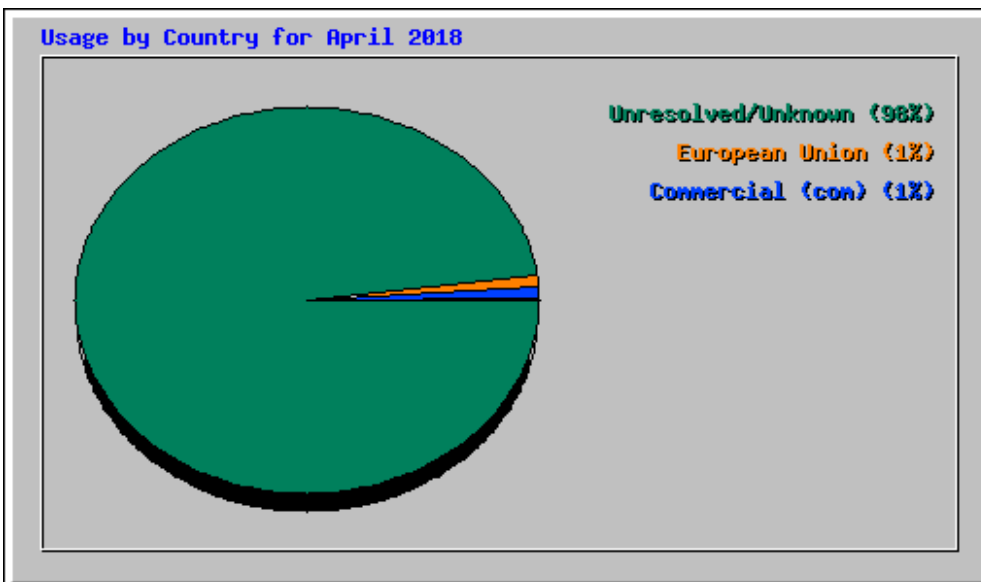

Top 10 of 53510 Total Sites By kB F													
#	Hits		Files		kB F		kB In		kB Out		Visits		Hostname
1	17601	0.99%	12674	0.89%	680874	1.97%	0	0.00%	0	0.00%	211	0.12%	141.8.142.80
2	52352	2.94%	49780	3.49%	652920	1.89%	0	0.00%	0	0.00%	20	0.01%	66.249.79.14
3	679	0.04%	679	0.05%	594671	1.72%	0	0.00%	0	0.00%	10	0.01%	80.86.198.12
4	20565	1.16%	18063	1.26%	408008	1.18%	0	0.00%	0	0.00%	17	0.01%	66.249.79.110
5	23820	1.34%	22603	1.58%	375114	1.09%	0	0.00%	0	0.00%	193	0.11%	64.233.173.136
6	23267	1.31%	22118	1.55%	366548	1.06%	0	0.00%	0	0.00%	220	0.12%	64.233.173.138
7	23836	1.34%	22648	1.59%	365838	1.06%	0	0.00%	0	0.00%	210	0.11%	64.233.173.137
8	20468	1.15%	19876	1.39%	342970	0.99%	0	0.00%	0	0.00%	443	0.24%	216.244.66.194
9	24301	1.37%	8797	0.62%	341052	0.99%	0	0.00%	0	0.00%	7	0.00%	216.244.66.237
10	4036	0.23%	2533	0.18%	298181	0.86%	0	0.00%	0	0.00%	10	0.01%	23.237.4.26