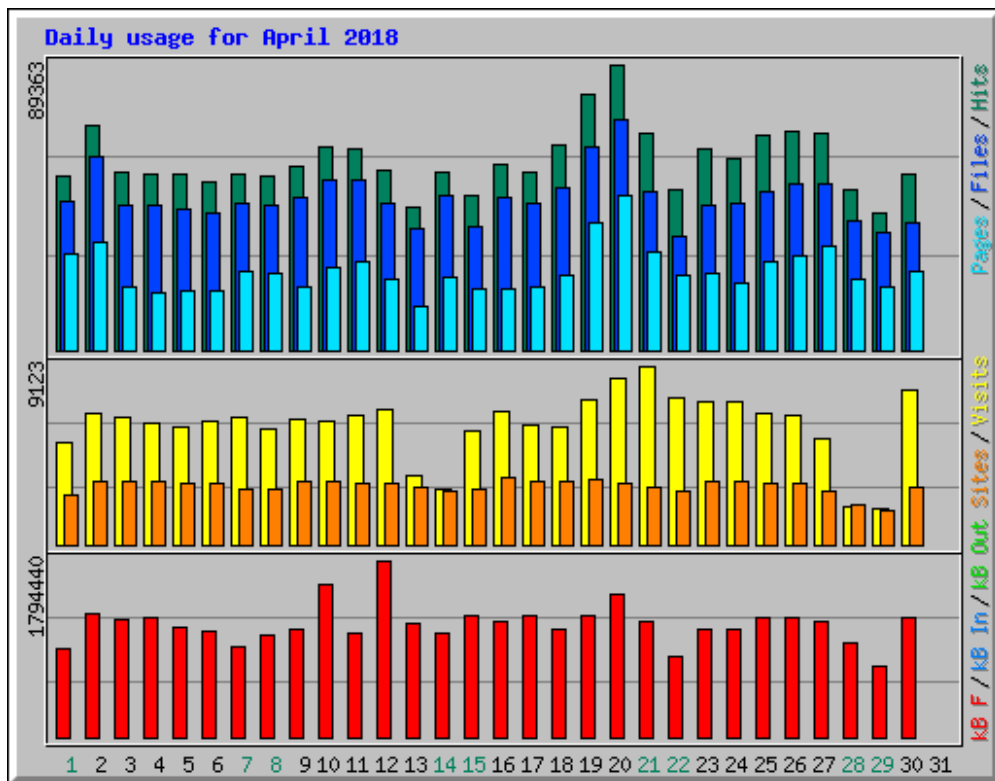

Usage statistics for frlht

Summary Period: April 2018

Generated 19-Nov-2018 06:09 IST

[\[Daily Statistics\]](#) [\[Hourly Statistics\]](#) [\[URLs\]](#) [\[Entry\]](#) [\[Exit\]](#) [\[Sites\]](#) [\[Search\]](#) [\[Countries\]](#)

Monthly Statistics for April 2018		
Total Hits	1778748	
Total Files	1428329	
Total Pages	744724	
Total Visits	182975	
Total kB Files	34492076	
Total kB In	0	
Total kB Out	0	
Total Unique Sites	53510	
Total Unique URLs	149018	
	Avg	Max
Hits per Hour	2470	6617
Hits per Day	59291	89363
Files per Day	47610	71818
Pages per Day	24824	48425
Sites per Day	1783	3452
Visits per Day	6099	9123
kB Files per Day	1149736	1794440
kB In per Day	0	0
kB Out per Day	0	0
Hits by Response Code		
Code 200 - OK	80.30%	1428329
Code 206 - Partial Content	0.25%	4367
Code 301 - Moved Permanently	0.03%	599
Code 302 - Found	1.48%	26290
Code 303 - See Other	0.01%	238
Code 304 - Not Modified	1.13%	20091
Code 307 - Moved Temporarily	12.50%	222256
Code 400 - Bad Request	0.06%	1082
Code 401 - Unauthorized	0.00%	50
Code 403 - Forbidden	1.04%	18455
Code 404 - Not Found	1.89%	33594
Code 405 - Method Not Allowed	0.00%	2
Code 416 - Requested Range Not Satisfiable	0.00%	1
Code 500 - Internal Server Error	1.32%	23394