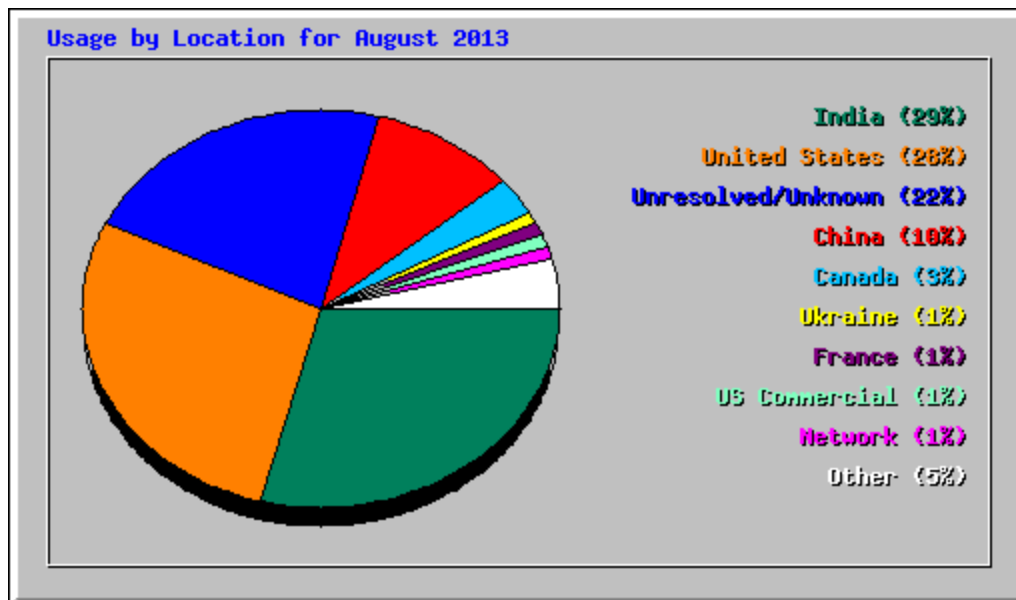

Top 30 of 162 Total Locations											
#	Hits		Files		kB F		kB In		kB Out		Location
1	226308	28.95%	196612	31.23%	11392569	35.20%	0	0.00%	0	0.00%	India
2	218724	27.98%	185318	29.44%	9387473	29.00%	0	0.00%	0	0.00%	United States
3	171549	21.94%	137339	21.82%	6995877	21.61%	0	0.00%	0	0.00%	Unresolved/Unknown
4	77519	9.91%	54364	8.64%	711530	2.20%	0	0.00%	0	0.00%	China
5	23046	2.95%	16595	2.64%	634260	1.96%	0	0.00%	0	0.00%	Canada
6	9430	1.21%	6330	1.01%	69402	0.21%	0	0.00%	0	0.00%	Ukraine
7	6770	0.87%	4781	0.76%	142814	0.44%	0	0.00%	0	0.00%	France
8	4069	0.52%	3775	0.60%	149310	0.46%	0	0.00%	0	0.00%	US Commercial
9	3929	0.50%	3544	0.56%	69076	0.21%	0	0.00%	0	0.00%	Network
10	3024	0.39%	2545	0.40%	164251	0.51%	0	0.00%	0	0.00%	Korea (South)
11	2957	0.38%	2637	0.42%	124160	0.38%	0	0.00%	0	0.00%	Malaysia
12	2295	0.29%	1981	0.31%	161846	0.50%	0	0.00%	0	0.00%	Great Britain (UK)
13	2069	0.26%	967	0.15%	55361	0.17%	0	0.00%	0	0.00%	Russian Federation
14	1950	0.25%	1621	0.26%	127782	0.39%	0	0.00%	0	0.00%	Germany
15	1850	0.24%	1681	0.27%	131270	0.41%	0	0.00%	0	0.00%	United Arab Emirates
16	1572	0.20%	1413	0.22%	108604	0.34%	0	0.00%	0	0.00%	Australia
17	1519	0.19%	1375	0.22%	127492	0.39%	0	0.00%	0	0.00%	Philippines
18	1503	0.19%	1276	0.20%	123861	0.38%	0	0.00%	0	0.00%	Finland
19	1190	0.15%	1022	0.16%	95854	0.30%	0	0.00%	0	0.00%	Singapore
20	1173	0.15%	992	0.16%	76978	0.24%	0	0.00%	0	0.00%	Pakistan
21	1140	0.15%	996	0.16%	97196	0.30%	0	0.00%	0	0.00%	Sri Lanka
22	1031	0.13%	875	0.14%	67092	0.21%	0	0.00%	0	0.00%	Thailand
23	827	0.11%	760	0.12%	25618	0.08%	0	0.00%	0	0.00%	Japan
24	792	0.10%	665	0.11%	75101	0.23%	0	0.00%	0	0.00%	Indonesia
25	775	0.10%	692	0.11%	20995	0.06%	0	0.00%	0	0.00%	Czech Republic
26	763	0.10%	639	0.10%	48516	0.15%	0	0.00%	0	0.00%	Brazil
27	735	0.09%	640	0.10%	52882	0.16%	0	0.00%	0	0.00%	Saudi Arabia
28	690	0.09%	602	0.10%	149039	0.46%	0	0.00%	0	0.00%	Netherlands