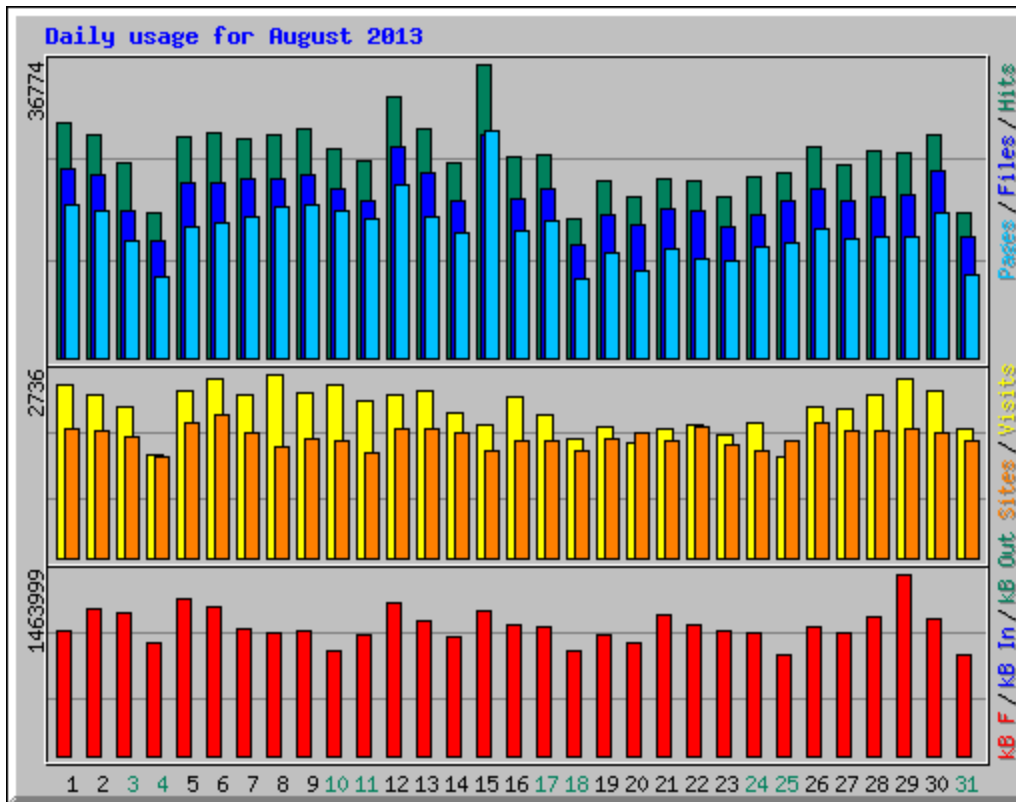

Usage Statistics for envis.frlht.org.in

Summary Period: August 2013

Generated 24-Sep-2013 13:00 IST

[\[Daily Statistics\]](#) [\[Hourly Statistics\]](#) [\[URLs\]](#) [\[Entry\]](#) [\[Exit\]](#) [\[Sites\]](#) [\[Users\]](#) [\[Locations\]](#)

Monthly Statistics for August 2013		
Total Hits	781847	
Total Files	629512	
Total Pages	494016	
Total Visits	68356	
Total kB Files	32366552	
Total kB In	0	
Total kB Out	0	
Total Unique Sites	39057	
Total Unique URLs	4416	
Total Unique Usernames	1	
	Avg	Max
Hits per Hour	1050	7645
Hits per Day	25220	36774
Files per Day	20306	28001
Pages per Day	15936	28383
Visits per Day	2205	2736
kB Files per Day	1044082	1463999
kB In per Day	0	0
kB Out per Day	0	0
Hits by Response Code		
Undefined response code	6	
Code 200 - OK	629512	
Code 206 - Partial Content	12975	
Code 301 - Moved Permanently	339	
Code 302 - Found	60500	
Code 304 - Not Modified	11115	
Code 400 - Bad Request	68	
Code 401 - Unauthorized	3	
Code 403 - Forbidden	20	
Code 404 - Not Found	60913	
Code 405 - Method Not Allowed	17	
Code 416 - Requested Range Not Satisfiable	7	
Code 500 - Internal Server Error	6372	