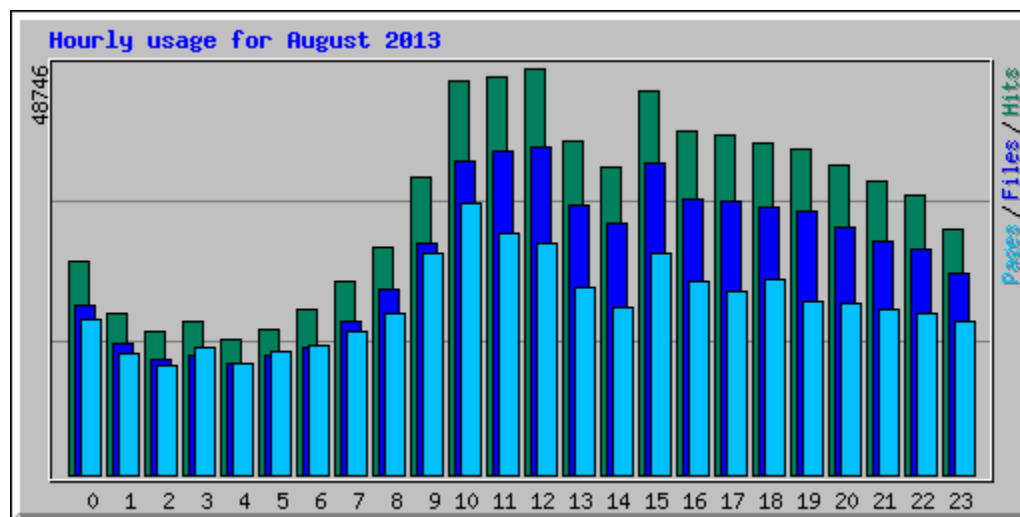

23	20158	2.58%	16472	2.62%	12060	2.44%	1831	2.68%	1691	4.33%	1008093	3.11%	0	0.00%	0	0.00%
24	22701	2.90%	17930	2.85%	13858	2.81%	2004	2.93%	1595	4.08%	988302	3.05%	0	0.00%	0	0.00%
25	23024	2.94%	19667	3.12%	14492	2.93%	1500	2.19%	1725	4.42%	819066	2.53%	0	0.00%	0	0.00%
26	26353	3.37%	21203	3.37%	16153	3.27%	2255	3.30%	2013	5.15%	1033304	3.19%	0	0.00%	0	0.00%
27	24184	3.09%	19559	3.11%	14891	3.01%	2213	3.24%	1881	4.82%	989648	3.06%	0	0.00%	0	0.00%
28	25831	3.30%	20051	3.19%	15225	3.08%	2435	3.56%	1891	4.84%	1124540	3.47%	0	0.00%	0	0.00%
29	25675	3.28%	20414	3.24%	15160	3.07%	2675	3.91%	1924	4.93%	1463999	4.52%	0	0.00%	0	0.00%
30	27799	3.56%	23318	3.70%	18074	3.66%	2473	3.62%	1861	4.76%	1107908	3.42%	0	0.00%	0	0.00%
31	18138	2.32%	15077	2.40%	10263	2.08%	1914	2.80%	1730	4.43%	816963	2.52%	0	0.00%	0	0.00%

Hourly Statistics for August 2013																
Hour	Hits			Files			Pages			kB F		kB In		kB Out		
	Avg	Total		Avg	Total		Avg	Total		Avg	Total	Avg	Total	Avg	Total	
0	822	25512	3.26%	658	20403	3.24%	599	18586	3.76%	29622	918294	2.84%	0	0.00%	0	0.00%
1	619	19212	2.46%	508	15767	2.50%	470	14571	2.95%	25931	803863	2.48%	0	0.00%	0	0.00%
2	556	17237	2.20%	444	13792	2.19%	424	13156	2.66%	24434	757469	2.34%	0	0.00%	0	0.00%
3	593	18407	2.35%	461	14300	2.27%	492	15265	3.09%	21477	665790	2.06%	0	0.00%	0	0.00%
4	522	16187	2.07%	432	13421	2.13%	426	13235	2.68%	22014	682439	2.11%	0	0.00%	0	0.00%
5	562	17444	2.23%	457	14178	2.25%	472	14659	2.97%	20932	648906	2.00%	0	0.00%	0	0.00%
6	637	19754	2.53%	494	15342	2.44%	500	15521	3.14%	25962	804807	2.49%	0	0.00%	0	0.00%
7	749	23247	2.97%	592	18359	2.92%	556	17259	3.49%	27556	854244	2.64%	0	0.00%	0	0.00%
8	878	27228	3.48%	717	22236	3.53%	621	19269	3.90%	32557	1009253	3.12%	0	0.00%	0	0.00%
9	1152	35736	4.57%	893	27704	4.40%	856	26562	5.38%	38619	1197188	3.70%	0	0.00%	0	0.00%
10	1521	47151	6.03%	1212	37579	5.97%	1053	32645	6.61%	54111	1677452	5.18%	0	0.00%	0	0.00%
11	1534	47572	6.08%	1249	38738	6.15%	932	28910	5.85%	65341	2025583	6.26%	0	0.00%	0	0.00%
12	1572	48746	6.23%	1267	39307	6.24%	892	27675	5.60%	60415	1872850	5.79%	0	0.00%	0	0.00%
13	1292	40065	5.12%	1040	32244	5.12%	725	22487	4.55%	52128	1615968	4.99%	0	0.00%	0	0.00%
14	1190	36919	4.72%	969	30043	4.77%	646	20036	4.06%	51522	1597185	4.93%	0	0.00%	0	0.00%
15	1480	45889	5.87%	1207	37434	5.95%	854	26503	5.36%	57577	1784887	5.51%	0	0.00%	0	0.00%
16	1328	41179	5.27%	1063	32977	5.24%	749	23243	4.70%	62548	1938975	5.99%	0	0.00%	0	0.00%
17	1313	40731	5.21%	1061	32896	5.23%	707	21943	4.44%	61912	1919269	5.93%	0	0.00%	0	0.00%
18	1280	39691	5.08%	1037	32148	5.11%	753	23360	4.73%	55609	1723890	5.33%	0	0.00%	0	0.00%