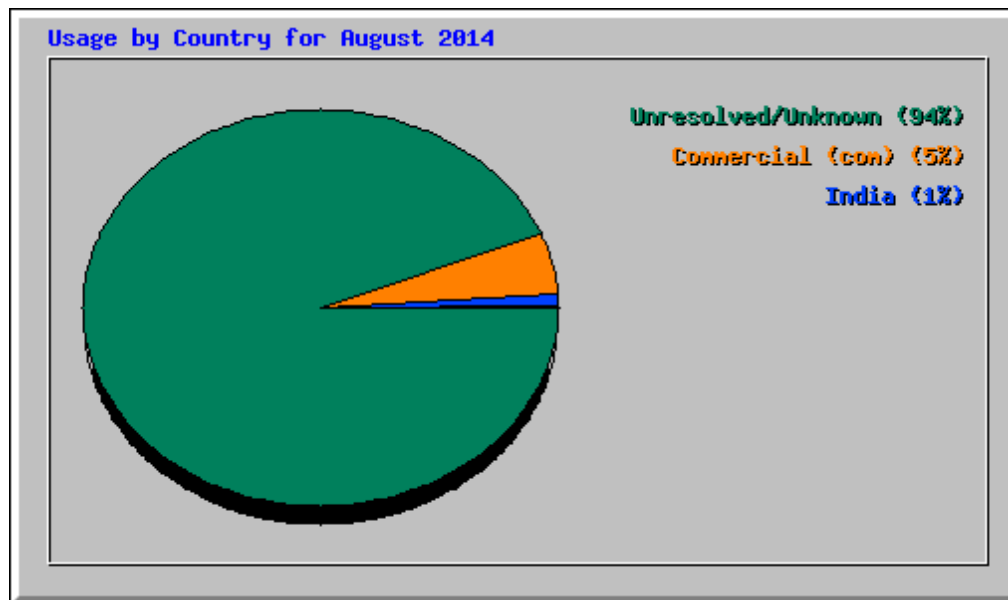

Top 30 of 82 Total Countries											
#	Hits		Files		kB F		kB In		kB Out		Country
1	790233	93.56%	682749	95.34%	26787983	97.49%	0	0.00%	0	0.00%	Unresolved/Unknown
2	38536	4.56%	38286	5.35%	320765	1.17%	0	0.00%	0	0.00%	Commercial (com)
3	9554	1.13%	7772	1.09%	251666	0.92%	0	0.00%	0	0.00%	India
4	4747	0.56%	4454	0.62%	63221	0.23%	0	0.00%	0	0.00%	Network (net)
5	263	0.03%	201	0.03%	6115	0.02%	0	0.00%	0	0.00%	Hungary
6	120	0.01%	108	0.02%	3984	0.01%	0	0.00%	0	0.00%	United Arab Emirates
7	84	0.01%	65	0.01%	2367	0.01%	0	0.00%	0	0.00%	Singapore
8	79	0.01%	77	0.01%	2234	0.01%	0	0.00%	0	0.00%	Germany
9	73	0.01%	61	0.01%	524	0.00%	0	0.00%	0	0.00%	Pakistan
10	69	0.01%	67	0.01%	568	0.00%	0	0.00%	0	0.00%	Japan
11	51	0.01%	48	0.01%	1866	0.01%	0	0.00%	0	0.00%	Australia
12	48	0.01%	42	0.01%	4042	0.01%	0	0.00%	0	0.00%	Sri Lanka
13	46	0.01%	41	0.01%	1974	0.01%	0	0.00%	0	0.00%	France
14	40	0.00%	36	0.01%	1102	0.00%	0	0.00%	0	0.00%	Canada
15	31	0.00%	28	0.00%	1905	0.01%	0	0.00%	0	0.00%	Brazil
16	30	0.00%	28	0.00%	997	0.00%	0	0.00%	0	0.00%	Address Routing (arpa)