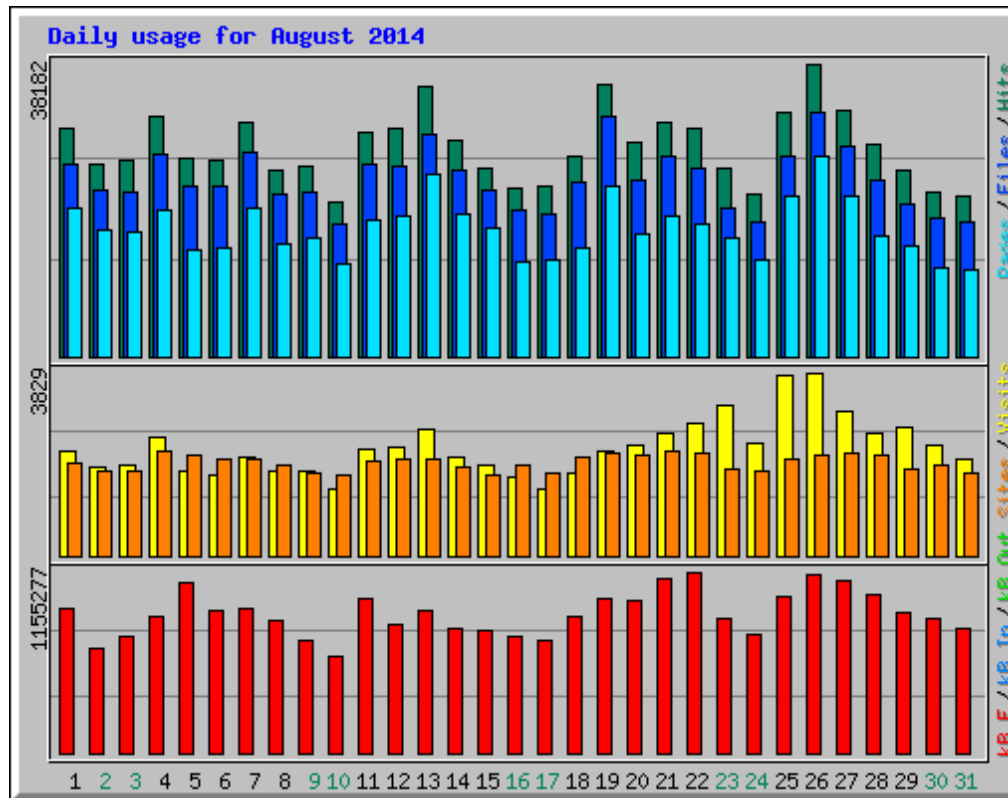

Usage statistics for frlht

Summary Period: August 2014

Generated 13-Nov-2014 06:02 IST

[\[Daily Statistics\]](#) [\[Hourly Statistics\]](#) [\[URLs\]](#) [\[Entry\]](#) [\[Exit\]](#) [\[Sites\]](#) [\[Search\]](#) [\[Users\]](#) [\[Countries\]](#)

Monthly Statistics for August 2014		
Total Hits	844593	
Total Files	716111	
Total Pages	516902	
Total Visits	69831	
Total kB Files	27478394	
Total kB In	0	
Total kB Out	0	
Total Unique Sites	46268	
Total Unique URLs	25310	
Total Unique Usernames	1	
	Avg	Max
Hits per Hour	1135	3471
Hits per Day	27244	38182
Files per Day	23100	31900
Pages per Day	16674	25993
Sites per Day	1492	2175
Visits per Day	2252	3829
kB Files per Day	886400	1155277
kB In per Day	0	0
kB Out per Day	0	0
Hits by Response Code		
Code 200 - OK	84.79%	716111
Code 206 - Partial Content	2.19%	18481
Code 301 - Moved Permanently	0.00%	25
Code 302 - Found	4.26%	35942

Daily Statistics for August 2014																
Day	Hits		Files		Pages		Visits		Sites		kB F		kB In	kB Out		
1	29612	3.51%	25138	3.51%	19312	3.74%	2205	3.16%	1933	4.18%	916618	3.34%	0	0.00%	0	0.00%
2	25116	2.97%	21794	3.04%	16442	3.18%	1836	2.63%	1756	3.80%	672298	2.45%	0	0.00%	0	0.00%
3	25703	3.04%	21534	3.01%	16251	3.14%	1886	2.70%	1769	3.82%	736674	2.68%	0	0.00%	0	0.00%