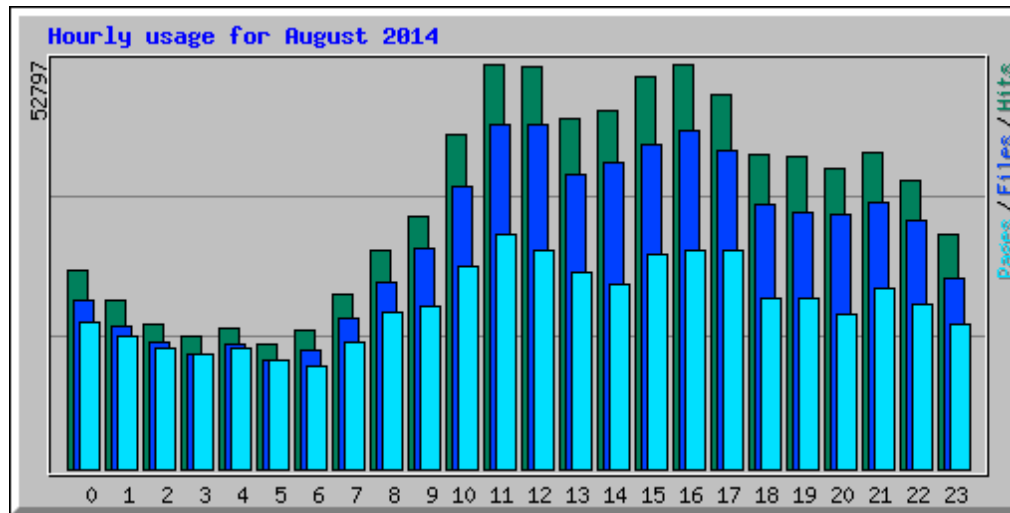

Hourly Statistics for August 2014																		
Hour	Hits			Files			Pages			kB F		kB In		kB Out				
	Avg	Total		Avg	Total		Avg	Total		Avg	Total	Avg	Total	Avg	Total			
0	835	25898	3.07%	710	22030	3.08%	612	18990	3.67%	25003	775107	2.82%	0	0	0.00%	0	0	0.00%
1	708	21964	2.60%	596	18480	2.58%	559	17340	3.35%	18653	578241	2.10%	0	0	0.00%	0	0	0.00%
2	604	18754	2.22%	532	16521	2.31%	506	15703	3.04%	15023	465717	1.69%	0	0	0.00%	0	0	0.00%
3	557	17282	2.05%	484	15004	2.10%	481	14918	2.89%	13552	420108	1.53%	0	0	0.00%	0	0	0.00%
4	590	18302	2.17%	527	16339	2.28%	506	15714	3.04%	15599	483568	1.76%	0	0	0.00%	0	0	0.00%
5	527	16352	1.94%	457	14178	1.98%	459	14230	2.75%	14476	448750	1.63%	0	0	0.00%	0	0	0.00%
6	579	17962	2.13%	502	15589	2.18%	434	13456	2.60%	15375	476624	1.73%	0	0	0.00%	0	0	0.00%
7	736	22841	2.70%	636	19719	2.75%	532	16508	3.19%	22501	697524	2.54%	0	0	0.00%	0	0	0.00%
8	917	28455	3.37%	781	24238	3.38%	661	20513	3.97%	23549	730016	2.66%	0	0	0.00%	0	0	0.00%
9	1064	33001	3.91%	925	28692	4.01%	682	21172	4.10%	31146	965535	3.51%	0	0	0.00%	0	0	0.00%
10	1402	43468	5.15%	1183	36680	5.12%	852	26432	5.11%	46533	1442512	5.25%	0	0	0.00%	0	0	0.00%
11	1697	52616	6.23%	1445	44818	6.26%	984	30524	5.91%	52950	1641440	5.97%	0	0	0.00%	0	0	0.00%
12	1692	52482	6.21%	1448	44911	6.27%	918	28461	5.51%	56641	1755859	6.39%	0	0	0.00%	0	0	0.00%
13	1472	45657	5.41%	1240	38449	5.37%	828	25680	4.97%	48115	1491568	5.43%	0	0	0.00%	0	0	0.00%
14	1505	46685	5.53%	1288	39954	5.58%	776	24080	4.66%	61295	1900134	6.92%	0	0	0.00%	0	0	0.00%
15	1647	51079	6.05%	1363	42264	5.90%	900	27916	5.40%	58060	1799864	6.55%	0	0	0.00%	0	0	0.00%
16	1703	52797	6.25%	1420	44036	6.15%	915	28365	5.49%	57868	1793907	6.53%	0	0	0.00%	0	0	0.00%
17	1569	48667	5.76%	1334	41354	5.77%	922	28603	5.53%	48977	1518291	5.53%	0	0	0.00%	0	0	0.00%