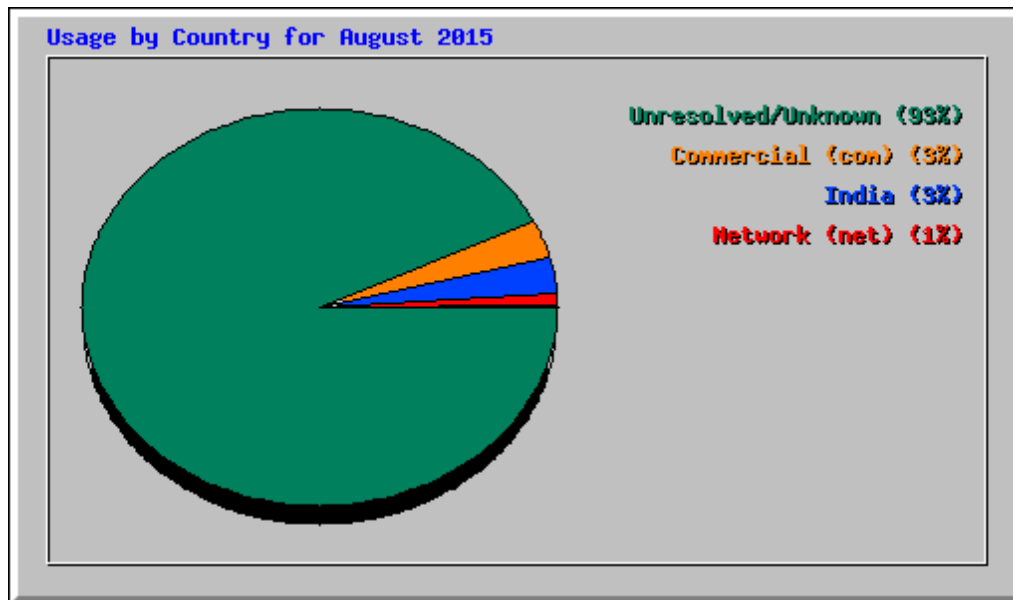

Top 30 of 66 Total Countries											
#	Hits		Files		kB F		kB In		kB Out		Country
1	1009827	92.65%	870204	96.32%	29079834	97.86%	0	0.00%	0	0.00%	Unresolved/Unknown
2	35911	3.29%	31070	3.44%	269038	0.91%	0	0.00%	0	0.00%	Commercial (com)
3	30304	2.78%	10771	1.19%	243341	0.82%	0	0.00%	0	0.00%	India
4	10873	1.00%	2704	0.30%	101969	0.34%	0	0.00%	0	0.00%	Network (net)
5	1241	0.11%	370	0.04%	1789	0.01%	0	0.00%	0	0.00%	Japan
6	310	0.03%	101	0.01%	1497	0.01%	0	0.00%	0	0.00%	Russian Federation
7	174	0.02%	26	0.00%	2725	0.01%	0	0.00%	0	0.00%	United Arab Emirates
8	150	0.01%	71	0.01%	1823	0.01%	0	0.00%	0	0.00%	Germany
9	129	0.01%	26	0.00%	1719	0.01%	0	0.00%	0	0.00%	Pakistan
10	81	0.01%	16	0.00%	1152	0.00%	0	0.00%	0	0.00%	Australia
11	72	0.01%	6	0.00%	950	0.00%	0	0.00%	0	0.00%	Thailand
12	66	0.01%	8	0.00%	1331	0.00%	0	0.00%	0	0.00%	France
13	64	0.01%	13	0.00%	1041	0.00%	0	0.00%	0	0.00%	Singapore
14	63	0.01%	4	0.00%	34	0.00%	0	0.00%	0	0.00%	Address Routing (arpa)
15	57	0.01%	18	0.00%	1451	0.00%	0	0.00%	0	0.00%	Malaysia
16	54	0.00%	4	0.00%	474	0.00%	0	0.00%	0	0.00%	Canada
17	39	0.00%	2	0.00%	220	0.00%	0	0.00%	0	0.00%	Czech Republic
18	33	0.00%	8	0.00%	60	0.00%	0	0.00%	0	0.00%	Israel
19	31	0.00%	15	0.00%	33	0.00%	0	0.00%	0	0.00%	Iceland
20	31	0.00%	4	0.00%	13	0.00%	0	0.00%	0	0.00%	Sweden
21	28	0.00%	2	0.00%	25	0.00%	0	0.00%	0	0.00%	Non-Profit (org)
22	24	0.00%	3	0.00%	33	0.00%	0	0.00%	0	0.00%	Belgium
23	24	0.00%	2	0.00%	465	0.00%	0	0.00%	0	0.00%	Brazil
24	24	0.00%	3	0.00%	484	0.00%	0	0.00%	0	0.00%	Mexico
25	23	0.00%	2	0.00%	464	0.00%	0	0.00%	0	0.00%	Bangladesh
26	22	0.00%	0	0.00%	7	0.00%	0	0.00%	0	0.00%	United Kingdom
27	20	0.00%	3	0.00%	10	0.00%	0	0.00%	0	0.00%	Saudi Arabia
28	19	0.00%	4	0.00%	494	0.00%	0	0.00%	0	0.00%	Norway