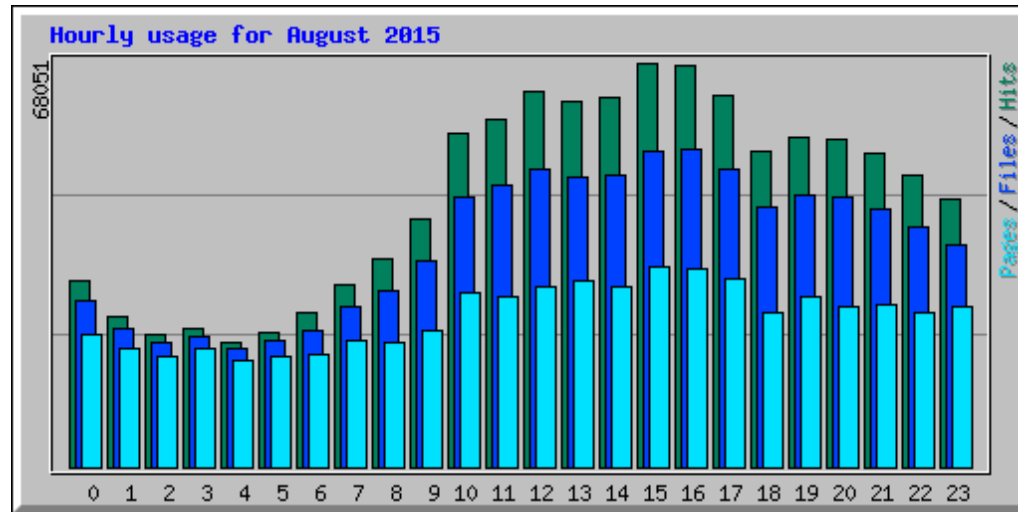

24	38885	3.57%	31970	3.54%	20494	3.35%	1266	3.42%	2512	4.62%	1293864	4.35%	0	0.00%	0	0.00%
25	36458	3.34%	29911	3.31%	19601	3.21%	1327	3.59%	2481	4.56%	1016228	3.42%	0	0.00%	0	0.00%
26	42761	3.92%	35724	3.95%	24721	4.05%	1398	3.78%	2514	4.62%	964201	3.24%	0	0.00%	0	0.00%
27	38977	3.58%	33240	3.68%	23894	3.91%	1321	3.57%	2328	4.28%	986478	3.32%	0	0.00%	0	0.00%
28	35926	3.30%	29822	3.30%	20992	3.44%	1191	3.22%	2138	3.93%	918637	3.09%	0	0.00%	0	0.00%
29	29352	2.69%	25084	2.78%	16783	2.75%	1124	3.04%	1997	3.67%	777948	2.62%	0	0.00%	0	0.00%
30	29116	2.67%	24712	2.74%	16280	2.66%	1142	3.09%	2008	3.69%	943673	3.18%	0	0.00%	0	0.00%
31	36422	3.34%	30002	3.32%	20182	3.30%	1235	3.34%	2340	4.30%	916198	3.08%	0	0.00%	0	0.00%

Hourly Statistics for August 2015																
Hour	Hits			Files			Pages			kB F		kB In		kB Out		
	Avg	Total		Avg	Total		Avg	Total		Avg	Total	Avg	Total	Avg	Total	
0	1009	31294	2.87%	901	27960	3.09%	714	22154	3.63%	24672	764845	2.57%	0	0.00%	0	0.00%
1	813	25221	2.31%	754	23377	2.59%	644	19970	3.27%	17027	527846	1.78%	0	0.00%	0	0.00%
2	722	22412	2.06%	676	20977	2.32%	596	18476	3.02%	14987	464605	1.56%	0	0.00%	0	0.00%
3	749	23241	2.13%	708	21952	2.43%	642	19903	3.26%	14914	462336	1.56%	0	0.00%	0	0.00%
4	677	20988	1.93%	639	19823	2.19%	576	17875	2.93%	11995	371856	1.25%	0	0.00%	0	0.00%
5	730	22657	2.08%	683	21200	2.35%	605	18768	3.07%	13859	429626	1.45%	0	0.00%	0	0.00%
6	832	25814	2.37%	741	22994	2.55%	605	18775	3.07%	17954	556573	1.87%	0	0.00%	0	0.00%
7	993	30799	2.83%	865	26843	2.97%	683	21178	3.47%	25470	789569	2.66%	0	0.00%	0	0.00%
8	1129	35009	3.21%	957	29688	3.29%	677	21015	3.44%	29444	912772	3.07%	0	0.00%	0	0.00%
9	1351	41895	3.84%	1123	34813	3.85%	742	23015	3.77%	38318	1187845	4.00%	0	0.00%	0	0.00%
10	1810	56112	5.15%	1468	45532	5.04%	943	29235	4.78%	48536	1504622	5.06%	0	0.00%	0	0.00%
11	1882	58367	5.35%	1532	47513	5.26%	919	28511	4.67%	57778	1791103	6.03%	0	0.00%	0	0.00%
12	2038	63185	5.80%	1620	50220	5.56%	984	30504	4.99%	58881	1825320	6.14%	0	0.00%	0	0.00%
13	1983	61488	5.64%	1574	48821	5.40%	1005	31182	5.10%	53880	1670266	5.62%	0	0.00%	0	0.00%
14	2009	62282	5.71%	1586	49193	5.45%	973	30172	4.94%	58344	1808662	6.09%	0	0.00%	0	0.00%
15	2195	68051	6.24%	1712	53080	5.88%	1087	33720	5.52%	64431	1997348	6.72%	0	0.00%	0	0.00%
16	2183	67673	6.21%	1722	53393	5.91%	1072	33232	5.44%	58931	1826867	6.15%	0	0.00%	0	0.00%
17	2020	62638	5.75%	1616	50125	5.55%	1017	31541	5.16%	58951	1827493	6.15%	0	0.00%	0	0.00%
18	1718	53282	4.89%	1412	43784	4.85%	836	25939	4.25%	53855	1669491	5.62%	0	0.00%	0	0.00%
19	1787	55403	5.08%	1471	45617	5.05%	925	28698	4.70%	53137	1647244	5.54%	0	0.00%	0	0.00%