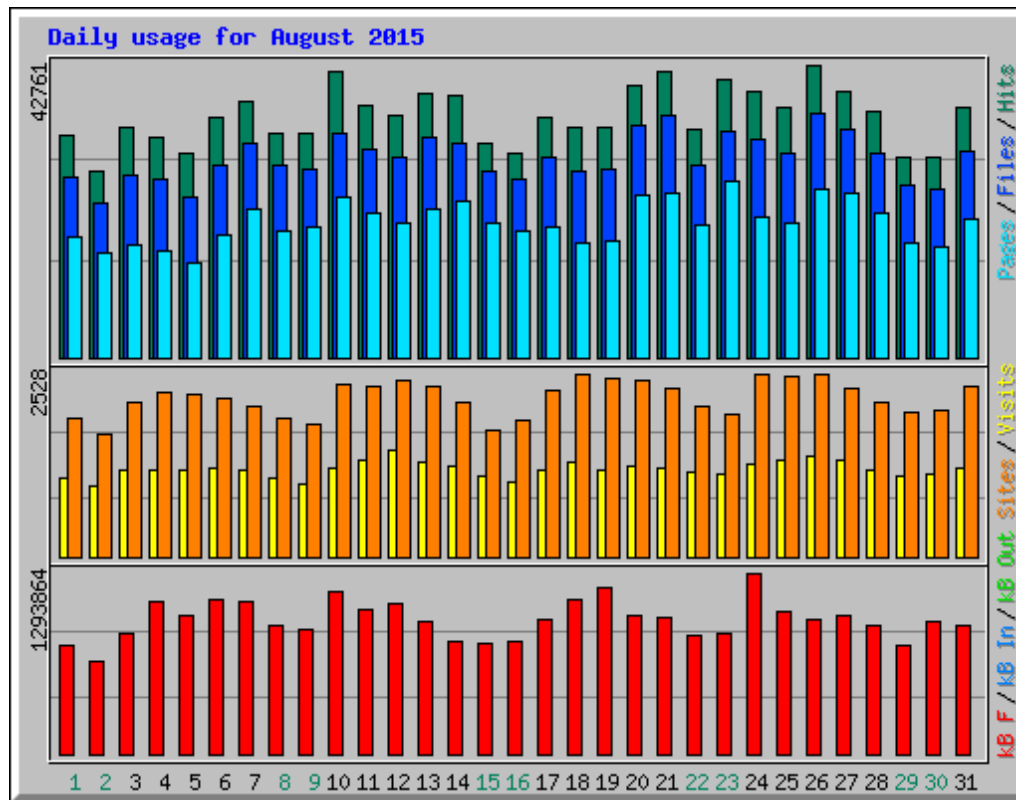

Usage statistics for frlht

Summary Period: August 2015

Generated 04-Jan-2016 06:01 IST

[\[Daily Statistics\]](#) [\[Hourly Statistics\]](#) [\[URLs\]](#) [\[Entry\]](#) [\[Exit\]](#) [\[Sites\]](#) [\[Search\]](#) [\[Users\]](#) [\[Countries\]](#)

Monthly Statistics for August 2015		
Total Hits	1089983	
Total Files	903420	
Total Pages	610997	
Total Visits	36985	
Total kB Files	29716842	
Total kB In	0	
Total kB Out	0	
Total Unique Sites	54426	
Total Unique URLs	70350	
Total Unique Usernames	2	
	Avg	Max
Hits per Hour	1465	4275
Hits per Day	35160	42761
Files per Day	29142	35724
Pages per Day	19709	25604
Sites per Day	1755	2528
Visits per Day	1193	1466
kB Files per Day	958608	1293864
kB In per Day	0	0
kB Out per Day	0	0
Hits by Response Code		
Code 200 - OK	82.88%	903420
Code 206 - Partial Content	1.11%	12073
Code 301 - Moved Permanently	0.00%	28
Code 302 - Found	0.51%	5579
Code 304 - Not Modified	0.86%	9327
Code 400 - Bad Request	0.00%	2
Code 401 - Unauthorized	0.00%	2
Code 403 - Forbidden	9.49%	103435
Code 404 - Not Found	5.13%	55905
Code 405 - Method Not Allowed	0.00%	31
Code 416 - Requested Range Not Satisfiable	0.00%	2
Code 500 - Internal Server Error	0.02%	179