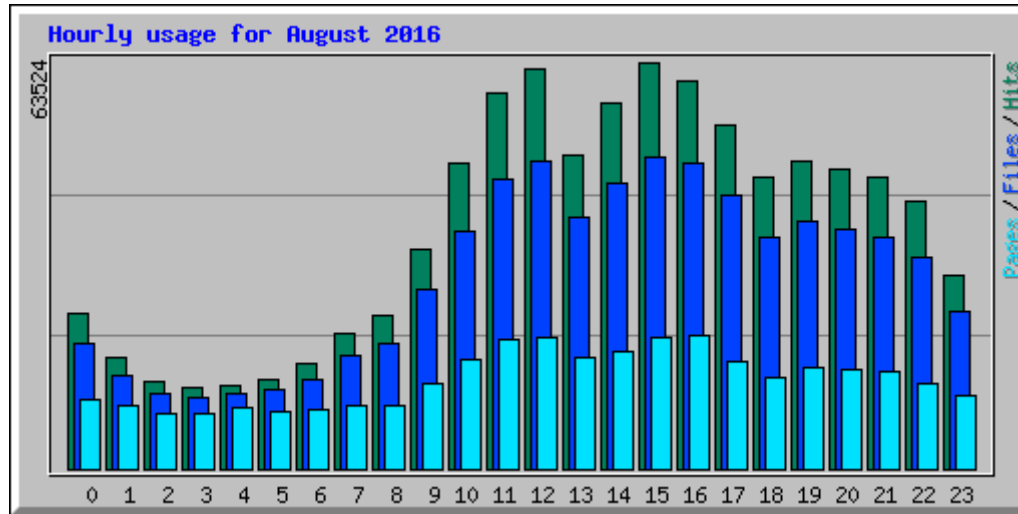

Hourly Statistics for August 2016																		
Hour	Hits			Files			Pages			kB F		kB In		kB Out				
	Avg	Total	%	Avg	Total	%	Avg	Total	%	Avg	Total	Avg	Total	Avg	Total			
0	778	24136	2.68%	627	19449	2.70%	349	10849	3.23%	27259	845018	2.62%	0	0	0.00%	0	0	0.00%
1	560	17372	1.93%	471	14625	2.03%	322	10003	2.98%	23550	730065	2.26%	0	0	0.00%	0	0	0.00%
2	434	13458	1.49%	374	11613	1.61%	274	8494	2.53%	23154	717776	2.22%	0	0	0.00%	0	0	0.00%
3	412	12772	1.42%	361	11205	1.56%	274	8513	2.53%	22782	706233	2.19%	0	0	0.00%	0	0	0.00%
4	423	13122	1.46%	379	11762	1.64%	303	9403	2.80%	21162	656022	2.03%	0	0	0.00%	0	0	0.00%
5	450	13969	1.55%	400	12419	1.73%	290	9012	2.68%	20188	625841	1.94%	0	0	0.00%	0	0	0.00%
6	525	16292	1.81%	449	13930	1.94%	295	9148	2.72%	25022	775689	2.40%	0	0	0.00%	0	0	0.00%
7	677	21015	2.33%	566	17547	2.44%	317	9846	2.93%	27757	860455	2.66%	0	0	0.00%	0	0	0.00%
8	768	23828	2.65%	634	19674	2.74%	317	9845	2.93%	34281	1062701	3.29%	0	0	0.00%	0	0	0.00%
9	1108	34366	3.81%	905	28081	3.90%	430	13343	3.97%	41129	1274984	3.95%	0	0	0.00%	0	0	0.00%
10	1535	47608	5.28%	1195	37050	5.15%	550	17052	5.08%	55197	1711105	5.30%	0	0	0.00%	0	0	0.00%
11	1896	58776	6.52%	1455	45110	6.27%	652	20213	6.02%	63802	1977868	6.13%	0	0	0.00%	0	0	0.00%
12	2012	62374	6.92%	1548	48007	6.67%	665	20617	6.14%	67463	2091350	6.48%	0	0	0.00%	0	0	0.00%
13	1583	49075	5.45%	1267	39303	5.46%	556	17259	5.14%	51108	1584350	4.91%	0	0	0.00%	0	0	0.00%
14	1843	57163	6.35%	1436	44544	6.19%	590	18296	5.45%	56471	1750603	5.42%	0	0	0.00%	0	0	0.00%
15	2049	63524	7.05%	1568	48632	6.76%	665	20622	6.14%	64902	2011968	6.23%	0	0	0.00%	0	0	0.00%
16	1952	60540	6.72%	1542	47831	6.65%	669	20759	6.18%	62837	1947940	6.03%	0	0	0.00%	0	0	0.00%
17	1728	53593	5.95%	1374	42596	5.92%	543	16853	5.02%	52070	1614183	5.00%	0	0	0.00%	0	0	0.00%