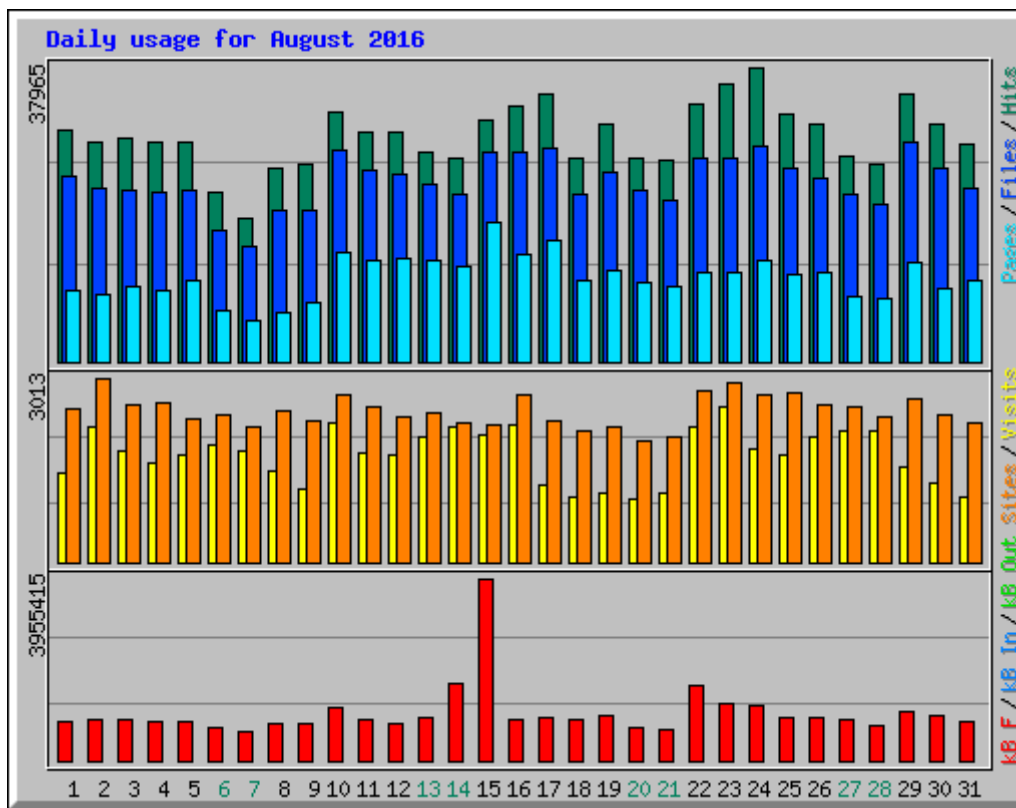

Code 304 - Not Modified	1.90%	17093
Code 400 - Bad Request	0.00%	18
Code 401 - Unauthorized	0.00%	2
Code 403 - Forbidden	11.09%	99934
Code 404 - Not Found	6.35%	57235
Code 405 - Method Not Allowed	0.02%	170
Code 416 - Requested Range Not Satisfiable	0.00%	1
Code 500 - Internal Server Error	0.00%	31

Daily Statistics for August 2016														
Day	Hits		Files		Pages		Visits		Sites		kB F		kB In / Out	
1	29791	3.31%	23848	3.32%	9112	2.71%	1470	2.74%	2519	4.57%	866444	2.68%	0	0.00%
2	28339	3.15%	22275	3.10%	8619	2.57%	2201	4.11%	3013	5.46%	892908	2.77%	0	0.00%