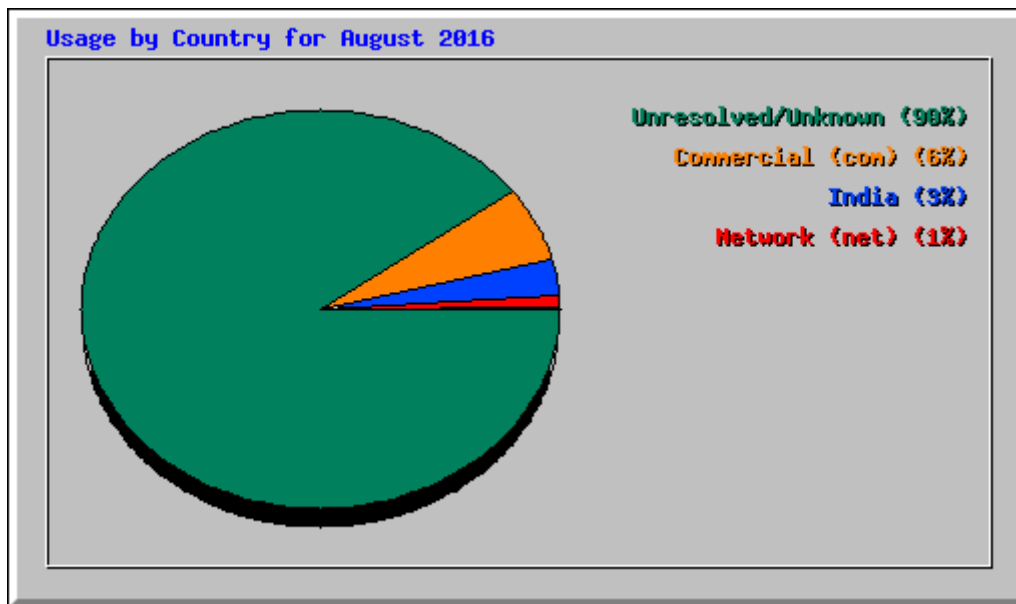

Top 30 of 56 Total Countries

#	Hits		Files		kB F		kB In	kB Out	Country
1	808352	89.73%	667355	92.79%	31673109	98.10%	0	0	Unresolved/Unknown
2	53679	5.96%	44366	6.17%	316004	0.98%	0	0	Commercial (com)
3	28265	3.14%	10075	1.40%	214550	0.66%	0	0	India
4	8851	0.98%	2849	0.40%	63201	0.20%	0	0	Network (net)
5	344	0.04%	40	0.01%	178	0.00%	0	0	Russian Federation
6	277	0.03%	79	0.01%	3393	0.01%	0	0	Pakistan
7	139	0.02%	35	0.00%	270	0.00%	0	0	Germany
8	138	0.02%	54	0.01%	3174	0.01%	0	0	United Arab Emirates
9	105	0.01%	17	0.00%	1576	0.00%	0	0	Singapore
10	82	0.01%	25	0.00%	1116	0.00%	0	0	France
11	61	0.01%	20	0.00%	55	0.00%	0	0	Lithuania
12	43	0.00%	18	0.00%	147	0.00%	0	0	Australia
13	32	0.00%	7	0.00%	642	0.00%	0	0	Ghana
14	30	0.00%	15	0.00%	480	0.00%	0	0	Address Routing (arpa)
15	29	0.00%	13	0.00%	2554	0.01%	0	0	Norway
16	25	0.00%	8	0.00%	82	0.00%	0	0	Italy
17	25	0.00%	3	0.00%	475	0.00%	0	0	Netherlands