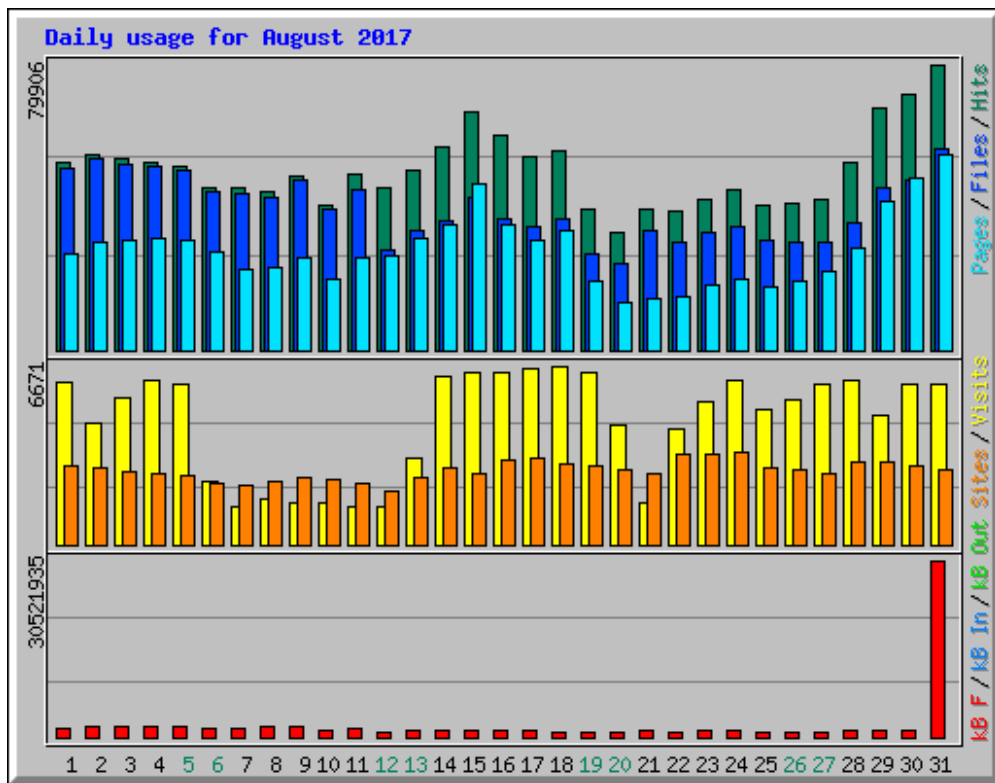

Usage statistics for frlht

Summary Period: August 2017

Generated 18-Sep-2017 06:07 IST

[\[Daily Statistics\]](#) [\[Hourly Statistics\]](#) [\[URLs\]](#) [\[Entry\]](#) [\[Exit\]](#) [\[Sites\]](#) [\[Search\]](#) [\[Users\]](#) [\[Countries\]](#)

Monthly Statistics for August 2017		
Total Hits	1559254	
Total Files	1226921	
Total Pages	865341	
Total Visits	142074	
Total kB Files	69157118	
Total kB In	0	
Total kB Out	0	
Total Unique Sites	57118	
Total Unique URLs	359645	
Total Unique Usernames	1	
	Avg	Max
Hits per Hour	2095	6643
Hits per Day	50298	79906
Files per Day	39578	56102
Pages per Day	27914	54628
Sites per Day	1842	3437
Visits per Day	4583	6671
kB Files per Day	2230875	30521935
kB In per Day	0	0
kB Out per Day	0	0
Hits by Response Code		
Code 200 - OK	78.69%	1226921
Code 206 - Partial Content	0.27%	4268
Code 301 - Moved Permanently	0.03%	465
Code 302 - Found	0.18%	2813
Code 303 - See Other	0.02%	385
Code 304 - Not Modified	0.85%	13293
Code 307 - Moved Temporarily	18.28%	285017
Code 400 - Bad Request	0.24%	3726
Code 401 - Unauthorized	0.00%	26
Code 403 - Forbidden	1.39%	21742
Code 404 - Not Found	0.02%	319
Code 405 - Method Not Allowed	0.00%	5
Code 500 - Internal Server Error	0.02%	274