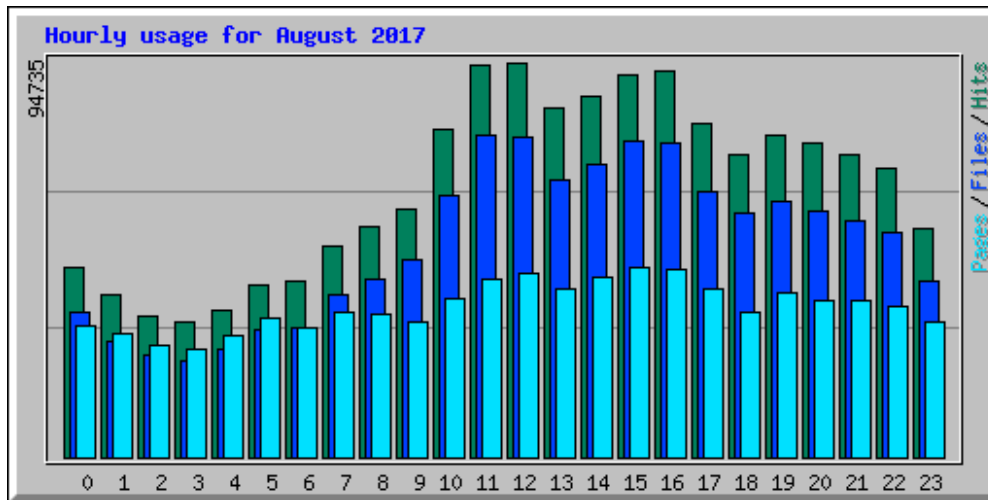

25	40494	2.60%	30524	2.49%	17938	2.07%	5068	3.57%	2845	4.98%	942201	1.36%	0	0.00%	0	0.00%
26	40816	2.62%	30227	2.46%	19356	2.24%	5413	3.81%	2765	4.84%	935283	1.35%	0	0.00%	0	0.00%
27	42154	2.70%	30427	2.48%	22244	2.57%	5956	4.19%	2674	4.68%	862934	1.25%	0	0.00%	0	0.00%
28	52226	3.35%	35868	2.92%	28406	3.28%	6135	4.32%	3079	5.39%	1157786	1.67%	0	0.00%	0	0.00%
29	67453	4.33%	45252	3.69%	41513	4.80%	4808	3.38%	3105	5.44%	1272433	1.84%	0	0.00%	0	0.00%
30	71513	4.59%	47683	3.89%	47996	5.55%	5950	4.19%	2962	5.19%	1300157	1.88%	0	0.00%	0	0.00%
31	79906	5.12%	56102	4.57%	54628	6.31%	5990	4.22%	2814	4.93%	30521935	44.13%	0	0.00%	0	0.00%

Hourly Statistics for August 2017																
Hour	Hits		Files		Pages		kB F		kB In		kB Out					
	Avg	Total	Avg	Total	Avg	Total	Avg	Total	Avg	Total	Avg	Total		Total		Total
0	1474	45714	2.93%	1117	34628	2.82%	1023	31723	3.67%	37978	1177321	1.70%	0	0.00%	0	0.00%
1	1255	38919	2.50%	896	27792	2.27%	950	29471	3.41%	29963	928845	1.34%	0	0.00%	0	0.00%
2	1098	34060	2.18%	788	24458	1.99%	862	26725	3.09%	29817	924326	1.34%	0	0.00%	0	0.00%
3	1046	32440	2.08%	742	23013	1.88%	832	25795	2.98%	26327	816145	1.18%	0	0.00%	0	0.00%
4	1137	35273	2.26%	838	25994	2.12%	939	29110	3.36%	50681	1571111	2.27%	0	0.00%	0	0.00%
5	1335	41396	2.65%	991	30748	2.51%	1075	33338	3.85%	341181	10576601	15.29%	0	0.00%	0	0.00%
6	1356	42060	2.70%	1001	31046	2.53%	1006	31198	3.61%	257852	7993425	11.56%	0	0.00%	0	0.00%
7	1631	50589	3.24%	1250	38770	3.16%	1120	34743	4.01%	250597	7768505	11.23%	0	0.00%	0	0.00%
8	1776	55074	3.53%	1375	42632	3.47%	1100	34129	3.94%	180067	5582064	8.07%	0	0.00%	0	0.00%
9	1922	59611	3.82%	1523	47222	3.85%	1043	32346	3.74%	84927	2632743	3.81%	0	0.00%	0	0.00%
10	2538	78705	5.05%	2027	62840	5.12%	1220	37850	4.37%	71378	2212709	3.20%	0	0.00%	0	0.00%
11	3033	94042	6.03%	2495	77345	6.30%	1376	42668	4.93%	81204	2517339	3.64%	0	0.00%	0	0.00%
12	3055	94735	6.08%	2476	76764	6.26%	1424	44149	5.10%	80914	2508328	3.63%	0	0.00%	0	0.00%
13	2696	83580	5.36%	2142	66411	5.41%	1302	40379	4.67%	65560	2032370	2.94%	0	0.00%	0	0.00%
14	2789	86484	5.55%	2265	70239	5.72%	1388	43028	4.97%	72800	2256799	3.26%	0	0.00%	0	0.00%
15	2956	91661	5.88%	2449	75924	6.19%	1474	45716	5.28%	72804	2256928	3.26%	0	0.00%	0	0.00%
16	2985	92550	5.94%	2431	75363	6.14%	1457	45167	5.22%	76235	2363299	3.42%	0	0.00%	0	0.00%
17	2578	79929	5.13%	2053	63652	5.19%	1294	40140	4.64%	68429	2121311	3.07%	0	0.00%	0	0.00%
18	2341	72587	4.66%	1887	58518	4.77%	1117	34637	4.00%	61951	1920478	2.78%	0	0.00%	0	0.00%
19	2497	77431	4.97%	1984	61534	5.02%	1274	39496	4.56%	61547	1907956	2.76%	0	0.00%	0	0.00%
20	2437	75557	4.85%	1911	59258	4.83%	1213	37630	4.35%	66087	2048712	2.96%	0	0.00%	0	0.00%
21	2347	72758	4.67%	1827	56649	4.62%	1210	37517	4.34%	60971	1890094	2.73%	0	0.00%	0	0.00%
22	2233	69244	4.44%	1745	54115	4.41%	1165	36132	4.18%	56499	1751461	2.53%	0	0.00%	0	0.00%