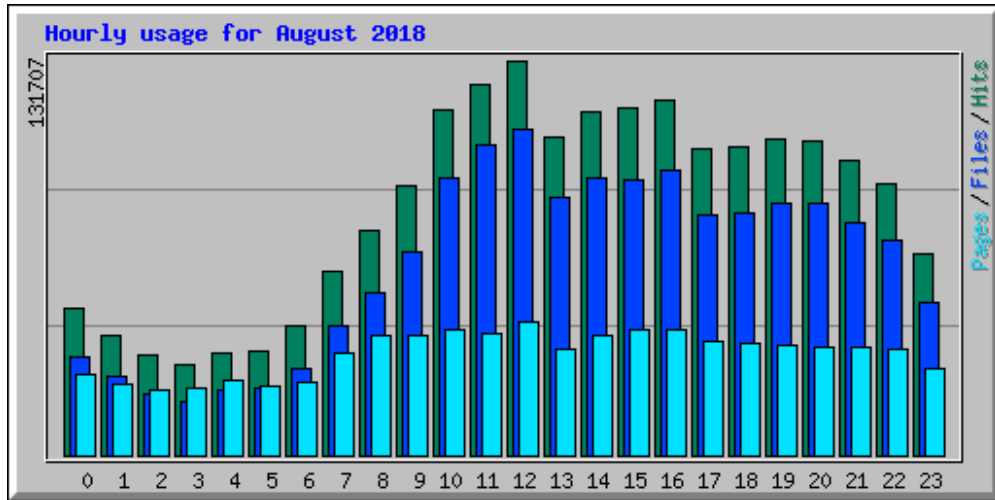

25	59767	3.01%	45043	2.94%	29797	3.66%	6323	2.81%	2934	4.57%	1291101	2.08%	0	0.00%	0	0.00%
26	57872	2.91%	40499	2.64%	29443	3.61%	7424	3.30%	2824	4.40%	2304849	3.71%	0	0.00%	0	0.00%
27	76829	3.87%	58447	3.81%	37357	4.59%	7424	3.30%	3395	5.29%	1183414	1.90%	0	0.00%	0	0.00%
28	72422	3.64%	51971	3.39%	30683	3.77%	7715	3.43%	3528	5.50%	1362351	2.19%	0	0.00%	0	0.00%
29	75793	3.81%	55089	3.59%	33183	4.07%	6474	2.87%	3361	5.24%	1188842	1.91%	0	0.00%	0	0.00%
30	73562	3.70%	54195	3.53%	27824	3.42%	2841	1.26%	2895	4.51%	1210558	1.95%	0	0.00%	0	0.00%
31	71548	3.60%	52459	3.42%	29159	3.58%	2975	1.32%	2719	4.24%	2295851	3.69%	0	0.00%	0	0.00%

Hourly Statistics for August 2018																		
Hour	Hits			Files			Pages			kB F		kB In		kB Out				
	Avg	Total		Avg	Total		Avg	Total		Avg	Total	Avg	Total	Avg	Total			
0	1588	49235	2.48%	1062	32928	2.15%	868	26921	3.30%	26157	810861	1.30%	0	0	0.00%	0	0	0.00%
1	1286	39874	2.01%	849	26324	1.72%	771	23931	2.94%	21498	666439	1.07%	0	0	0.00%	0	0	0.00%
2	1079	33464	1.68%	668	20717	1.35%	710	22036	2.70%	16037	497137	0.80%	0	0	0.00%	0	0	0.00%
3	971	30102	1.51%	582	18043	1.18%	717	22239	2.73%	18358	569110	0.92%	0	0	0.00%	0	0	0.00%
4	1108	34365	1.73%	698	21644	1.41%	812	25193	3.09%	36654	1136277	1.83%	0	0	0.00%	0	0	0.00%
5	1117	34633	1.74%	719	22314	1.45%	752	23331	2.86%	66216	2052689	3.30%	0	0	0.00%	0	0	0.00%
6	1385	42958	2.16%	931	28864	1.88%	782	24251	2.98%	23690	734393	1.18%	0	0	0.00%	0	0	0.00%
7	1987	61620	3.10%	1392	43172	2.81%	1100	34119	4.19%	29689	920349	1.48%	0	0	0.00%	0	0	0.00%
8	2418	74977	3.77%	1747	54164	3.53%	1282	39772	4.88%	59508	1844756	2.97%	0	0	0.00%	0	0	0.00%
9	2890	89605	4.51%	2190	67910	4.43%	1278	39644	4.87%	55647	1725060	2.78%	0	0	0.00%	0	0	0.00%
10	3707	114927	5.78%	2984	92529	6.03%	1344	41672	5.11%	70028	2170871	3.49%	0	0	0.00%	0	0	0.00%
11	3996	123889	6.23%	3327	103161	6.72%	1300	40300	4.95%	75661	2345488	3.77%	0	0	0.00%	0	0	0.00%
12	4248	131707	6.63%	3511	108850	7.09%	1438	44587	5.47%	82281	2550718	4.10%	0	0	0.00%	0	0	0.00%
13	3417	105945	5.33%	2782	86247	5.62%	1146	35533	4.36%	73259	2271016	3.65%	0	0	0.00%	0	0	0.00%
14	3689	114385	5.75%	2972	92159	6.01%	1287	39923	4.90%	74144	2298450	3.70%	0	0	0.00%	0	0	0.00%
15	3742	116003	5.84%	2967	91979	5.99%	1345	41718	5.12%	101725	3153480	5.07%	0	0	0.00%	0	0	0.00%
16	3829	118699	5.97%	3058	94817	6.18%	1353	41960	5.15%	75461	2339291	3.76%	0	0	0.00%	0	0	0.00%
17	3298	102256	5.14%	2588	80236	5.23%	1213	37632	4.62%	215516	6681005	10.75%	0	0	0.00%	0	0	0.00%
18	3317	102850	5.17%	2602	80684	5.26%	1203	37318	4.58%	184155	5708812	9.19%	0	0	0.00%	0	0	0.00%
19	3396	105278	5.30%	2703	83818	5.46%	1187	36797	4.52%	190213	5896609	9.49%	0	0	0.00%	0	0	0.00%
20	3372	104556	5.26%	2707	83943	5.47%	1161	36010	4.42%	202597	6280520	10.11%	0	0	0.00%	0	0	0.00%
21	3176	98457	4.95%	2499	77499	5.05%	1159	35950	4.41%	209654	6499269	10.46%	0	0	0.00%	0	0	0.00%
22	2922	90584	4.56%	2315	71780	4.68%	1132	35118	4.31%	57626	1786415	2.87%	0	0	0.00%	0	0	0.00%