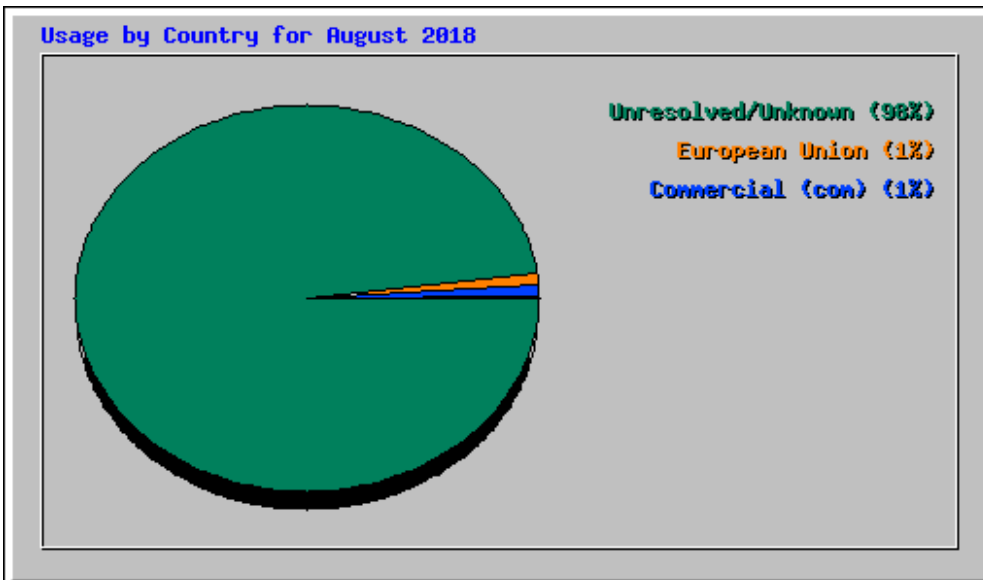

Top 10 of 64134 Total Sites By kB F													
#	Hits		Files		kB F		kB In		kB Out		Visits		Hostname
1	3121	0.16%	3119	0.20%	20013631	32.21%	0	0.00%	0	0.00%	8	0.00%	192.169.141.244
2	409	0.02%	409	0.03%	1602267	2.58%	0	0.00%	0	0.00%	1	0.00%	153.92.0.2
3	1029	0.05%	1029	0.07%	1401847	2.26%	0	0.00%	0	0.00%	9	0.00%	112.213.89.67
4	214	0.01%	214	0.01%	889582	1.43%	0	0.00%	0	0.00%	1	0.00%	185.14.56.171
5	56122	2.82%	53271	3.47%	869313	1.40%	0	0.00%	0	0.00%	248	0.11%	64.233.173.136
6	54672	2.75%	51996	3.39%	847689	1.36%	0	0.00%	0	0.00%	240	0.11%	64.233.173.137
7	53823	2.71%	51094	3.33%	839111	1.35%	0	0.00%	0	0.00%	233	0.10%	64.233.173.138
8	850	0.04%	850	0.06%	423707	0.68%	0	0.00%	0	0.00%	16	0.01%	181.113.28.194
9	15127	0.76%	10722	0.70%	416931	0.67%	0	0.00%	0	0.00%	39	0.02%	216.244.66.199
10	17071	0.86%	14741	0.96%	313205	0.50%	0	0.00%	0	0.00%	43	0.02%	66.249.79.14