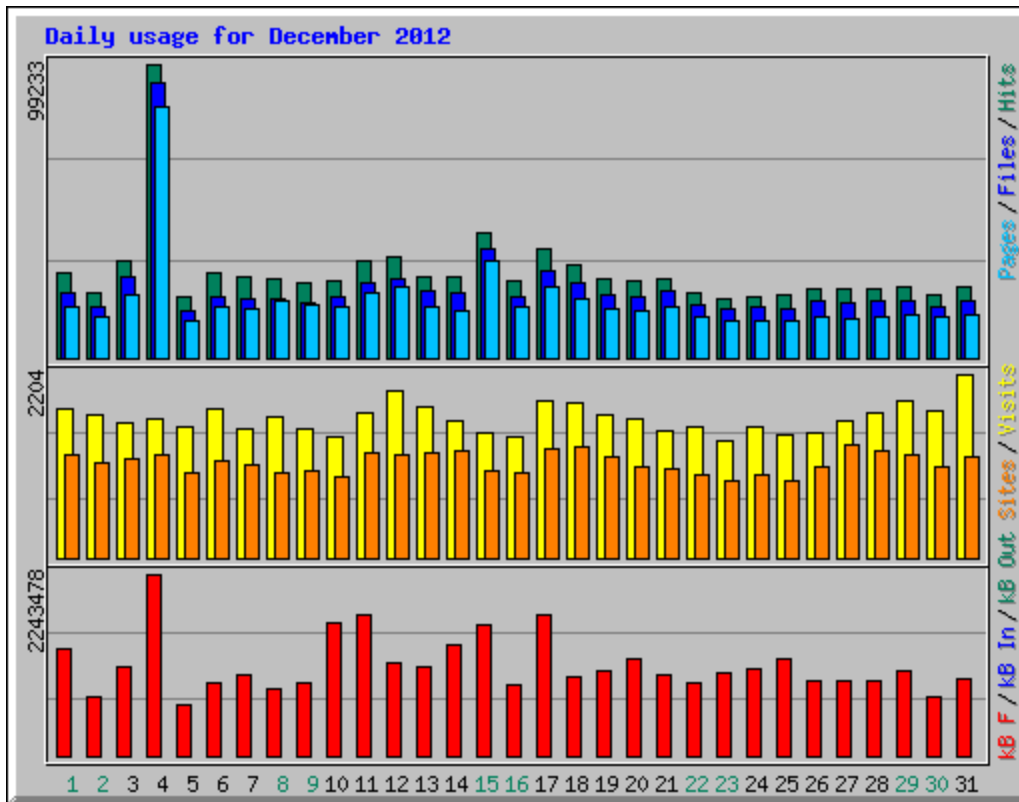

Usage Statistics for envis.frlht.org.in

Summary Period: December 2012

Generated 07-Mar-2013 11:00 IST

[\[Daily Statistics\]](#) [\[Hourly Statistics\]](#) [\[URLs\]](#) [\[Entry\]](#) [\[Exit\]](#) [\[Sites\]](#) [\[Users\]](#) [\[Locations\]](#)

Monthly Statistics for December 2012		
Total Hits	896178	
Total Files	730257	
Total Pages	594525	
Total Visits	51534	
Total kB Files	34801960	
Total kB In	0	
Total kB Out	0	
Total Unique Sites	25026	
Total Unique URLs	3847	
Total Unique Usernames	2	
	Avg	Max
Hits per Hour	1204	13606
Hits per Day	28908	99233
Files per Day	23556	92876
Pages per Day	19178	84634
Visits per Day	1662	2204
kB Files per Day	1122644	2243478
kB In per Day	0	0
kB Out per Day	0	0
Hits by Response Code		
Undefined response code	13	
Code 200 - OK	730257	
Code 206 - Partial Content	11817	
Code 301 - Moved Permanently	364	
Code 302 - Found	55814	
Code 304 - Not Modified	18390	
Code 400 - Bad Request	773	
Code 401 - Unauthorized	8	
Code 403 - Forbidden	8	
Code 404 - Not Found	55048	
Code 405 - Method Not Allowed	54	
Code 416 - Requested Range Not Satisfiable	7	
Code 500 - Internal Server Error	23625	