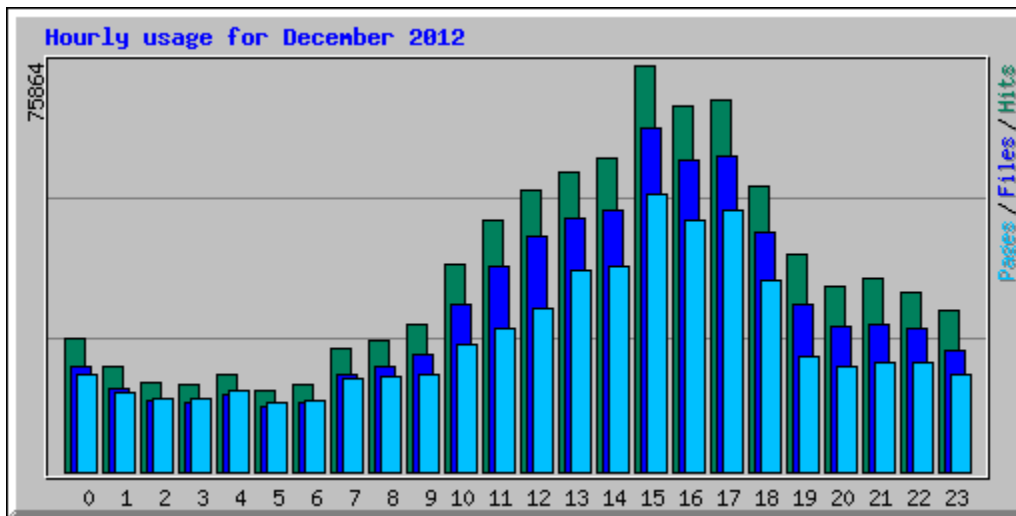

23	20121	2.25%	16782	2.30%	12269	2.06%	1398	2.71%	927	3.70%	1014058	2.91%	0	0.00%	0	0.00%
24	20790	2.32%	17409	2.38%	12623	2.12%	1566	3.04%	990	3.96%	1082512	3.11%	0	0.00%	0	0.00%
25	21260	2.37%	16780	2.30%	12552	2.11%	1470	2.85%	931	3.72%	1198649	3.44%	0	0.00%	0	0.00%
26	23218	2.59%	19211	2.63%	13559	2.28%	1494	2.90%	1086	4.34%	931693	2.68%	0	0.00%	0	0.00%
27	22992	2.57%	18760	2.57%	13156	2.21%	1650	3.20%	1351	5.40%	932462	2.68%	0	0.00%	0	0.00%
28	23390	2.61%	19019	2.60%	13998	2.35%	1748	3.39%	1272	5.08%	924663	2.66%	0	0.00%	0	0.00%
29	24239	2.70%	19524	2.67%	14778	2.49%	1881	3.65%	1227	4.90%	1042536	3.00%	0	0.00%	0	0.00%
30	21152	2.36%	17275	2.37%	13766	2.32%	1766	3.43%	1086	4.34%	724992	2.08%	0	0.00%	0	0.00%
31	23770	2.65%	19219	2.63%	14804	2.49%	2204	4.28%	1220	4.87%	958089	2.75%	0	0.00%	0	0.00%

Hourly Statistics for December 2012																
Hour	Hits			Files			Pages			kB F		kB In		kB Out		
	Avg	Total		Avg	Total		Avg	Total		Total	Avg	Total	Avg	Total		
0	807	25019	2.79%	634	19680	2.69%	581	18024	3.03%	32874	1019088	2.93%	0	0.00%	0	0.00%
1	633	19640	2.19%	495	15350	2.10%	477	14800	2.49%	22794	706619	2.03%	0	0.00%	0	0.00%
2	537	16651	1.86%	428	13273	1.82%	441	13697	2.30%	22243	689520	1.98%	0	0.00%	0	0.00%
3	528	16382	1.83%	419	13014	1.78%	443	13750	2.31%	17926	555696	1.60%	0	0.00%	0	0.00%
4	588	18245	2.04%	464	14395	1.97%	491	15246	2.56%	23327	723150	2.08%	0	0.00%	0	0.00%
5	491	15232	1.70%	395	12250	1.68%	418	12976	2.18%	17547	543951	1.56%	0	0.00%	0	0.00%
6	528	16375	1.83%	415	12891	1.77%	426	13234	2.23%	18655	578317	1.66%	0	0.00%	0	0.00%
7	744	23076	2.57%	585	18147	2.49%	561	17402	2.93%	26425	819176	2.35%	0	0.00%	0	0.00%
8	788	24436	2.73%	627	19437	2.66%	577	17906	3.01%	34596	1072471	3.08%	0	0.00%	0	0.00%
9	884	27429	3.06%	700	21701	2.97%	580	18009	3.03%	41950	1300462	3.74%	0	0.00%	0	0.00%
10	1249	38720	4.32%	1007	31243	4.28%	763	23682	3.98%	48787	1512404	4.35%	0	0.00%	0	0.00%
11	1513	46927	5.24%	1231	38170	5.23%	859	26634	4.48%	60062	1861909	5.35%	0	0.00%	0	0.00%
12	1697	52628	5.87%	1412	43792	6.00%	988	30642	5.15%	73303	2272396	6.53%	0	0.00%	0	0.00%
13	1803	55903	6.24%	1524	47259	6.47%	1206	37408	6.29%	60892	1887658	5.42%	0	0.00%	0	0.00%
14	1892	58662	6.55%	1570	48678	6.67%	1234	38261	6.44%	63885	1980426	5.69%	0	0.00%	0	0.00%
15	2447	75864	8.47%	2067	64106	8.78%	1667	51698	8.70%	84538	2620666	7.53%	0	0.00%	0	0.00%
16	2194	68034	7.59%	1874	58124	7.96%	1512	46879	7.89%	75630	2344533	6.74%	0	0.00%	0	0.00%
17	2231	69185	7.72%	1897	58826	8.06%	1575	48845	8.22%	75206	2331392	6.70%	0	0.00%	0	0.00%
18	1718	53288	5.95%	1435	44498	6.09%	1146	35541	5.98%	66786	2070359	5.95%	0	0.00%	0	0.00%