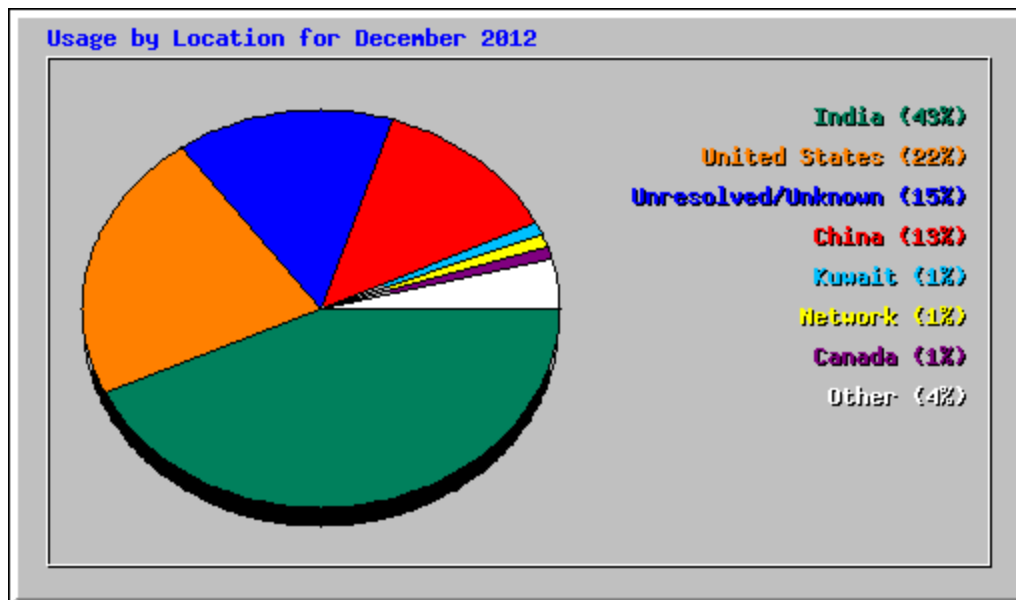

Top 30 of 134 Total Locations											
#	Hits		Files		kB F		kB In		kB Out		Location
1	387490	43.24%	334935	45.87%	14500801	41.67%	0	0.00%	0	0.00%	India
2	194144	21.66%	171833	23.53%	10340742	29.71%	0	0.00%	0	0.00%	United States
3	130008	14.51%	101806	13.94%	5657477	16.26%	0	0.00%	0	0.00%	Unresolved/Unknown
4	117562	13.12%	80347	11.00%	1226961	3.53%	0	0.00%	0	0.00%	China
5	6145	0.69%	5215	0.71%	454350	1.31%	0	0.00%	0	0.00%	Kuwait
6	5627	0.63%	4874	0.67%	98339	0.28%	0	0.00%	0	0.00%	Network
7	5020	0.56%	3597	0.49%	201942	0.58%	0	0.00%	0	0.00%	Canada
8	3221	0.36%	2447	0.34%	152674	0.44%	0	0.00%	0	0.00%	Germany
9	2679	0.30%	2162	0.30%	129854	0.37%	0	0.00%	0	0.00%	Pakistan
10	2454	0.27%	1707	0.23%	21744	0.06%	0	0.00%	0	0.00%	Ukraine
11	2320	0.26%	2136	0.29%	54555	0.16%	0	0.00%	0	0.00%	Netherlands
12	2296	0.26%	1493	0.20%	82707	0.24%	0	0.00%	0	0.00%	France
13	2149	0.24%	1846	0.25%	152627	0.44%	0	0.00%	0	0.00%	Malaysia
14	2127	0.24%	1862	0.25%	127166	0.37%	0	0.00%	0	0.00%	Australia
15	1978	0.22%	1779	0.24%	90403	0.26%	0	0.00%	0	0.00%	US Commercial
16	1717	0.19%	1540	0.21%	89612	0.26%	0	0.00%	0	0.00%	Sri Lanka
17	1614	0.18%	1356	0.19%	98073	0.28%	0	0.00%	0	0.00%	Great Britain (UK)
18	1452	0.16%	1009	0.14%	18707	0.05%	0	0.00%	0	0.00%	Czech Republic
19	1437	0.16%	1273	0.17%	88900	0.26%	0	0.00%	0	0.00%	Japan
20	1436	0.16%	944	0.13%	82043	0.24%	0	0.00%	0	0.00%	Indonesia
21	1405	0.16%	1212	0.17%	80712	0.23%	0	0.00%	0	0.00%	United Arab Emirates
22	1360	0.15%	1003	0.14%	26111	0.08%	0	0.00%	0	0.00%	Russian Federation
23	1199	0.13%	184	0.03%	8261	0.02%	0	0.00%	0	0.00%	Switzerland
24	1157	0.13%	771	0.11%	54519	0.16%	0	0.00%	0	0.00%	Saudi Arabia
25	1017	0.11%	644	0.09%	28276	0.08%	0	0.00%	0	0.00%	Korea (South)
26	984	0.11%	839	0.11%	57337	0.16%	0	0.00%	0	0.00%	Singapore
27	790	0.09%	642	0.09%	55606	0.16%	0	0.00%	0	0.00%	Bangladesh
28	756	0.08%	627	0.09%	35331	0.10%	0	0.00%	0	0.00%	Italy