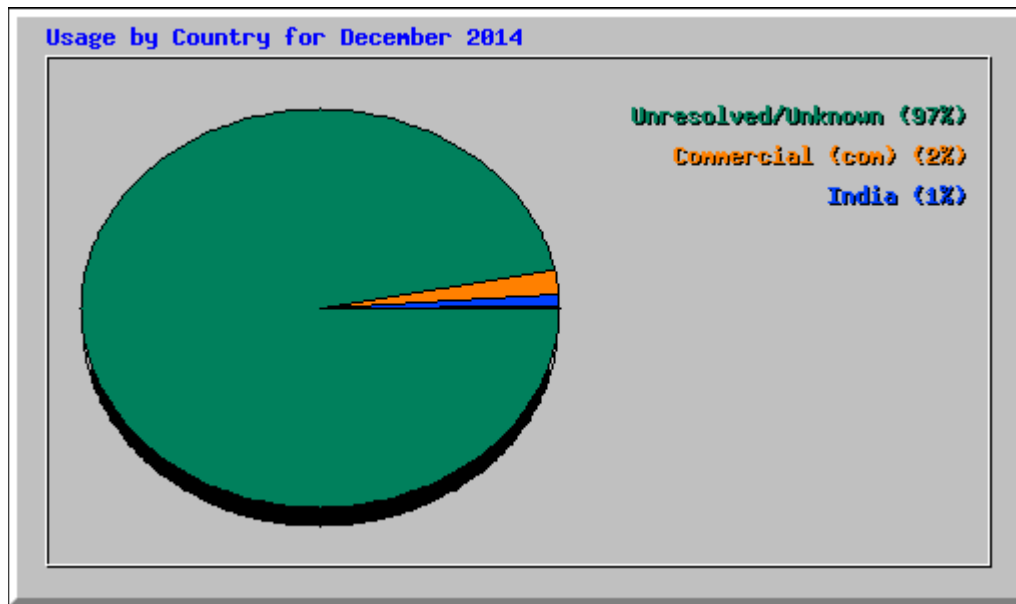

Top 30 of 77 Total Countries											
#	Hits		Files		kB F		kB In		kB Out	Country	
1	952868	96.69%	800478	99.39%	34029789	97.92%	0	0.00%	0	0.00%	Unresolved/Unknown
2	16742	1.70%	16425	2.04%	291418	0.84%	0	0.00%	0	0.00%	Commercial (com)
3	8687	0.88%	7619	0.95%	271507	0.78%	0	0.00%	0	0.00%	India
4	5640	0.57%	5280	0.66%	109134	0.31%	0	0.00%	0	0.00%	Network (net)
5	184	0.02%	160	0.02%	3369	0.01%	0	0.00%	0	0.00%	Pakistan
6	142	0.01%	136	0.02%	3869	0.01%	0	0.00%	0	0.00%	Czech Republic
7	96	0.01%	86	0.01%	2504	0.01%	0	0.00%	0	0.00%	Singapore
8	92	0.01%	82	0.01%	1655	0.00%	0	0.00%	0	0.00%	United Arab Emirates
9	70	0.01%	66	0.01%	1186	0.00%	0	0.00%	0	0.00%	Netherlands
10	66	0.01%	63	0.01%	2203	0.01%	0	0.00%	0	0.00%	Germany
11	58	0.01%	56	0.01%	1409	0.00%	0	0.00%	0	0.00%	Australia
12	49	0.00%	46	0.01%	6052	0.02%	0	0.00%	0	0.00%	Mexico
13	45	0.00%	41	0.01%	1347	0.00%	0	0.00%	0	0.00%	Canada
14	43	0.00%	38	0.00%	1825	0.01%	0	0.00%	0	0.00%	France
15	40	0.00%	36	0.00%	403	0.00%	0	0.00%	0	0.00%	Italy
16	37	0.00%	27	0.00%	927	0.00%	0	0.00%	0	0.00%	Educational (edu)
17	34	0.00%	30	0.00%	693	0.00%	0	0.00%	0	0.00%	Address Routing (arpa)
18	34	0.00%	27	0.00%	1492	0.00%	0	0.00%	0	0.00%	United Kingdom
19	29	0.00%	25	0.00%	531	0.00%	0	0.00%	0	0.00%	Belgium
20	27	0.00%	24	0.00%	686	0.00%	0	0.00%	0	0.00%	Sri Lanka
21	24	0.00%	23	0.00%	1682	0.00%	0	0.00%	0	0.00%	Nepal
22	24	0.00%	18	0.00%	476	0.00%	0	0.00%	0	0.00%	Russian Federation
23	24	0.00%	19	0.00%	37	0.00%	0	0.00%	0	0.00%	Turkey
24	18	0.00%	15	0.00%	6	0.00%	0	0.00%	0	0.00%	Austria
25	18	0.00%	17	0.00%	575	0.00%	0	0.00%	0	0.00%	New Zealand
26	18	0.00%	17	0.00%	475	0.00%	0	0.00%	0	0.00%	Thailand
27	17	0.00%	13	0.00%	14	0.00%	0	0.00%	0	0.00%	Bangladesh