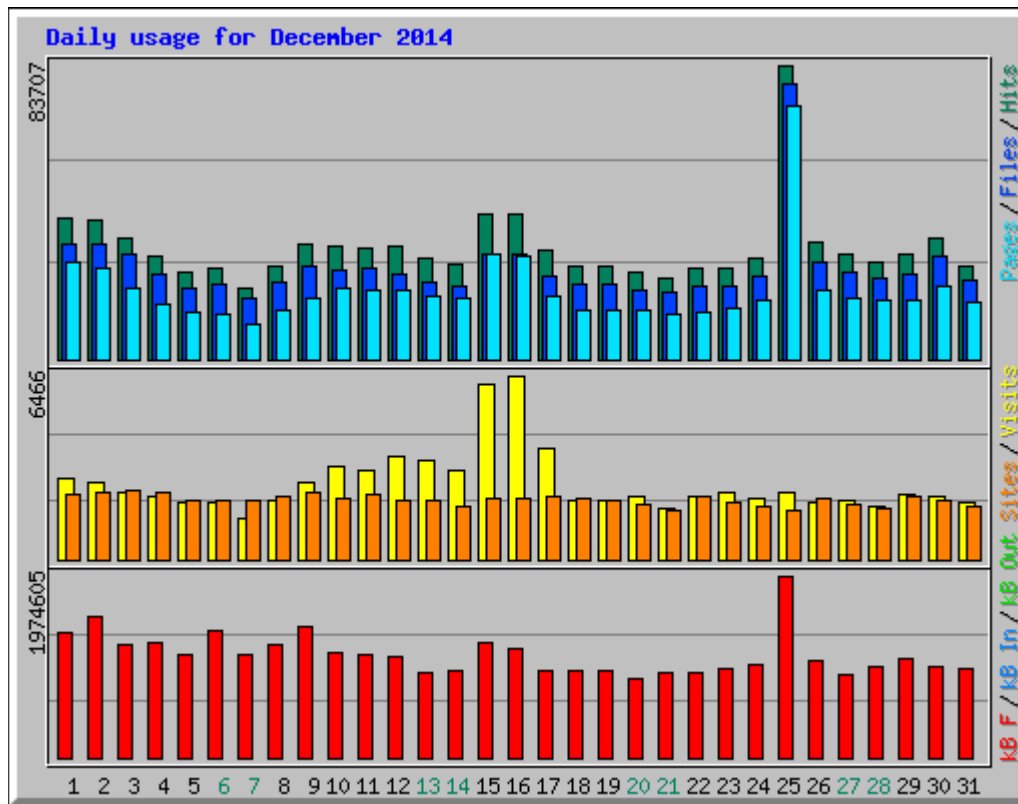

Usage statistics for frlht

Summary Period: December [2014](#)

Generated 03-Feb-2015 06:00 IST

[\[Daily Statistics\]](#) [\[Hourly Statistics\]](#) [\[URLs\]](#) [\[Entry\]](#) [\[Exit\]](#) [\[Sites\]](#) [\[Search\]](#) [\[Users\]](#) [\[Countries\]](#)

Monthly Statistics for December 2014		
Total Hits	985481	
Total Files	805379	
Total Pages	607715	
Total Visits	82654	
Total kB Files	34752847	
Total kB In	0	
Total kB Out	0	
Total Unique Sites	50792	
Total Unique URLs	20048	
Total Unique Usernames	1	
	Avg	Max
Hits per Hour	1324	42678
Hits per Day	31789	83707
Files per Day	25979	78188
Pages per Day	19603	71926
Sites per Day	1638	2453
Visits per Day	2666	6466
kB Files per Day	1121060	1974605
kB In per Day	0	0
kB Out per Day	0	0
Hits by Response Code		
Code 200 - OK	81.72%	805379
Code 206 - Partial Content	2.62%	25802
Code 301 - Moved Permanently	0.01%	83
Code 302 - Found	7.62%	75079
Code 304 - Not Modified	1.15%	11308
Code 401 - Unauthorized	0.00%	3
Code 404 - Not Found	5.15%	50750
Code 405 - Method Not Allowed	0.01%	52
Code 416 - Requested Range Not Satisfiable	0.00%	1
Code 500 - Internal Server Error	1.73%	17024