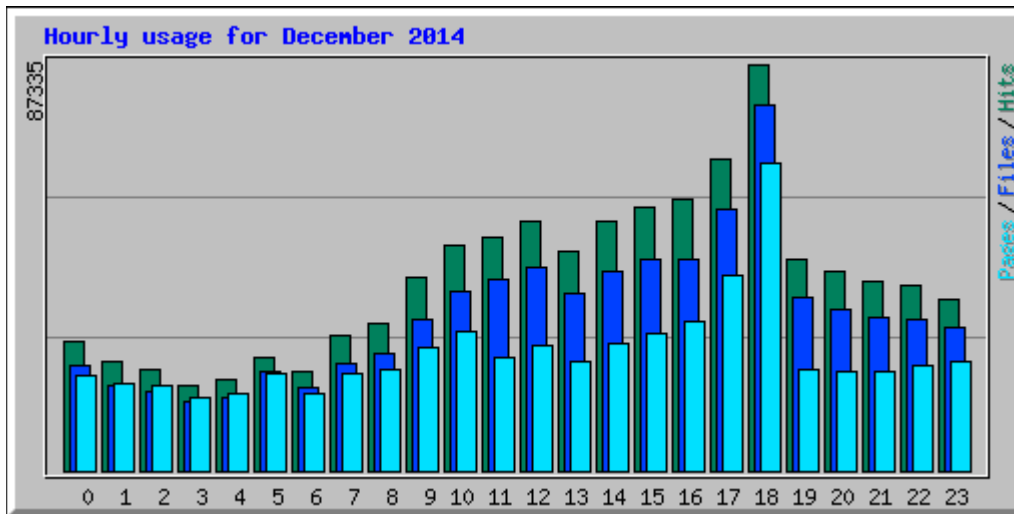

22	25728	2.61%	21045	2.61%	13400	2.20%	2239	2.71%	2183	4.30%	925691	2.66%	0	0.00%	0	0.00%
23	26068	2.65%	20730	2.57%	14250	2.34%	2372	2.87%	2010	3.96%	966900	2.78%	0	0.00%	0	0.00%
24	28799	2.92%	23412	2.91%	16832	2.77%	2111	2.55%	1876	3.69%	1001945	2.88%	0	0.00%	0	0.00%
25	83707	8.49%	78188	9.71%	71926	11.84%	2346	2.84%	1748	3.44%	1974605	5.68%	0	0.00%	0	0.00%
26	33164	3.37%	27628	3.43%	19863	3.27%	2003	2.42%	2147	4.23%	1047624	3.01%	0	0.00%	0	0.00%
27	29945	3.04%	24931	3.10%	17335	2.85%	2094	2.53%	1957	3.85%	898547	2.59%	0	0.00%	0	0.00%
28	27570	2.80%	22960	2.85%	16514	2.72%	1889	2.29%	1812	3.57%	995995	2.87%	0	0.00%	0	0.00%
29	29834	3.03%	24322	3.02%	16603	2.73%	2266	2.74%	2200	4.33%	1081480	3.11%	0	0.00%	0	0.00%
30	34382	3.49%	29110	3.61%	21002	3.46%	2245	2.72%	2039	4.01%	985966	2.84%	0	0.00%	0	0.00%
31	26718	2.71%	22262	2.76%	16106	2.65%	2038	2.47%	1886	3.71%	957282	2.75%	0	0.00%	0	0.00%

Hourly Statistics for December 2014																
Hour	Hits			Files			Pages			kB F		kB In		kB Out		
	Avg	Total		Avg	Total		Avg	Total		Total	Avg	Total	Avg	Total		
0	894	27734	2.81%	735	22799	2.83%	653	20245	3.33%	29617	918118	2.64%	0	0.00%	0	0.00%
1	759	23549	2.39%	592	18369	2.28%	603	18697	3.08%	25269	783340	2.25%	0	0.00%	0	0.00%
2	703	21794	2.21%	546	16938	2.10%	584	18108	2.98%	20816	645311	1.86%	0	0.00%	0	0.00%
3	589	18267	1.85%	474	14720	1.83%	502	15567	2.56%	18332	568302	1.64%	0	0.00%	0	0.00%
4	627	19451	1.97%	507	15726	1.95%	529	16413	2.70%	16237	503337	1.45%	0	0.00%	0	0.00%
5	787	24402	2.48%	684	21215	2.63%	677	21008	3.46%	16578	513914	1.48%	0	0.00%	0	0.00%
6	693	21498	2.18%	574	17796	2.21%	529	16421	2.70%	19981	619408	1.78%	0	0.00%	0	0.00%
7	931	28883	2.93%	742	23021	2.86%	672	20833	3.43%	27916	865399	2.49%	0	0.00%	0	0.00%
8	1016	31510	3.20%	813	25210	3.13%	705	21855	3.60%	30349	940823	2.71%	0	0.00%	0	0.00%
9	1338	41488	4.21%	1054	32684	4.06%	854	26495	4.36%	43941	1362163	3.92%	0	0.00%	0	0.00%
10	1557	48295	4.90%	1237	38375	4.76%	962	29827	4.91%	51040	1582229	4.55%	0	0.00%	0	0.00%
11	1621	50263	5.10%	1329	41217	5.12%	789	24485	4.03%	61312	1900659	5.47%	0	0.00%	0	0.00%
12	1726	53508	5.43%	1409	43685	5.42%	862	26733	4.40%	68977	2138278	6.15%	0	0.00%	0	0.00%
13	1514	46935	4.76%	1222	37907	4.71%	763	23653	3.89%	62149	1926621	5.54%	0	0.00%	0	0.00%
14	1721	53379	5.42%	1377	42689	5.30%	881	27331	4.50%	71095	2203940	6.34%	0	0.00%	0	0.00%
15	1822	56487	5.73%	1468	45525	5.65%	957	29682	4.88%	70367	2181377	6.28%	0	0.00%	0	0.00%
16	1876	58176	5.90%	1462	45333	5.63%	1040	32243	5.31%	74809	2319090	6.67%	0	0.00%	0	0.00%
			6.79%			6.97%			6.89%			6.59%		0.00%		0.00%