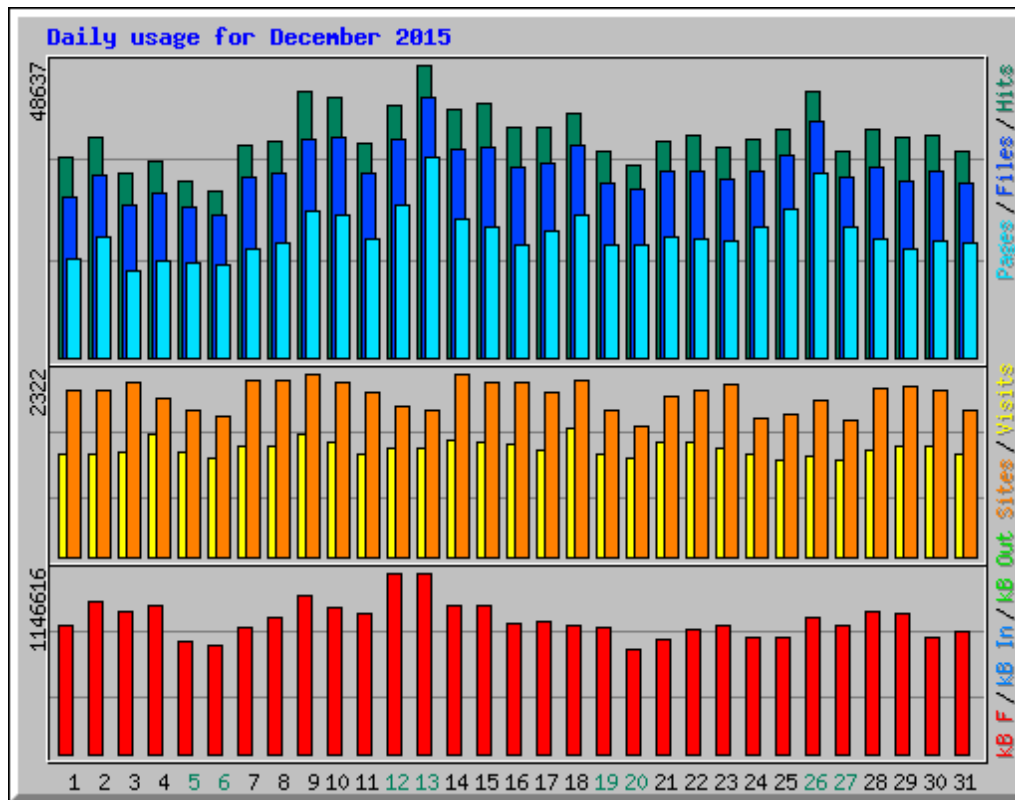

# Usage statistics for frlht

Summary Period: December 2015

Generated 04-Jan-2016 06:02 IST

[\[Daily Statistics\]](#) [\[Hourly Statistics\]](#) [\[URLs\]](#) [\[Entry\]](#) [\[Exit\]](#) [\[Sites\]](#) [\[Search\]](#) [\[Users\]](#) [\[Countries\]](#)

Monthly Statistics for December 2015		
Total Hits	1146328	
Total Files	972522	
Total Pages	639838	
Total Visits	42179	
Total kB Files	26364326	
Total kB In	0	
Total kB Out	0	
Total Unique Sites	48679	
Total Unique URLs	48624	
Total Unique Usernames	1	
	Avg	Max
Hits per Hour	1540	4495
Hits per Day	36978	48637
Files per Day	31371	43122
Pages per Day	20639	33315
Sites per Day	1570	2322
Visits per Day	1360	1631
kB Files per Day	850462	1146616
kB In per Day	0	0
kB Out per Day	0	0
Hits by Response Code		
Code 200 - OK	84.84%	972522
Code 206 - Partial Content	1.03%	11838
Code 301 - Moved Permanently	0.00%	28
Code 302 - Found	0.21%	2397
Code 304 - Not Modified	1.25%	14338
Code 400 - Bad Request	0.00%	1
Code 401 - Unauthorized	0.00%	5
Code 403 - Forbidden	7.60%	87076
Code 404 - Not Found	5.05%	57919
Code 405 - Method Not Allowed	0.00%	40
Code 416 - Requested Range Not Satisfiable	0.00%	1
Code 500 - Internal Server Error	0.01%	163