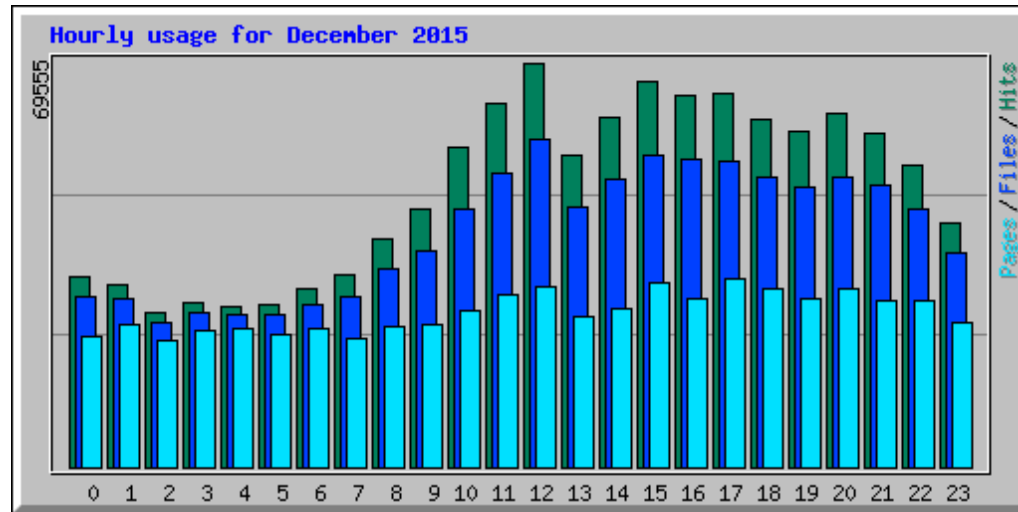

24	36140	3.15%	30951	3.18%	21821	3.41%	1312	3.11%	1760	3.62%	736932	2.80%	0	0.00%	0	0.00%
25	37906	3.31%	33640	3.46%	24656	3.85%	1212	2.87%	1810	3.72%	740098	2.81%	0	0.00%	0	0.00%
26	44169	3.85%	39324	4.04%	30475	4.76%	1272	3.02%	1969	4.04%	862387	3.27%	0	0.00%	0	0.00%
27	34359	3.00%	30004	3.09%	21617	3.38%	1234	2.93%	1718	3.53%	815474	3.09%	0	0.00%	0	0.00%
28	37854	3.30%	31703	3.26%	19544	3.05%	1338	3.17%	2136	4.39%	897823	3.41%	0	0.00%	0	0.00%
29	36464	3.18%	29440	3.03%	17902	2.80%	1392	3.30%	2170	4.46%	889093	3.37%	0	0.00%	0	0.00%
30	36765	3.21%	30938	3.18%	19259	3.01%	1402	3.32%	2098	4.31%	738704	2.80%	0	0.00%	0	0.00%
31	34173	2.98%	28991	2.98%	19088	2.98%	1310	3.11%	1857	3.81%	774507	2.94%	0	0.00%	0	0.00%

Hourly Statistics for December 2015																		
Hour	Hits			Files			Pages			kB F		kB In		kB Out				
	Avg	Total		Avg	Total		Avg	Total		Avg	Total	Avg	Total	Avg	Total			
0	1054	32689	2.85%	948	29395	3.02%	729	22613	3.53%	22007	682217	2.59%	0	0	0.00%	0	0	0.00%
1	1009	31308	2.73%	938	29082	2.99%	788	24430	3.82%	17071	529194	2.01%	0	0	0.00%	0	0	0.00%
2	854	26501	2.31%	803	24914	2.56%	701	21739	3.40%	14418	446969	1.70%	0	0	0.00%	0	0	0.00%
3	911	28248	2.46%	860	26662	2.74%	761	23614	3.69%	16156	500821	1.90%	0	0	0.00%	0	0	0.00%
4	889	27571	2.41%	844	26176	2.69%	773	23972	3.75%	13504	418620	1.59%	0	0	0.00%	0	0	0.00%
5	903	27998	2.44%	840	26051	2.68%	734	22770	3.56%	16530	512415	1.94%	0	0	0.00%	0	0	0.00%
6	987	30598	2.67%	904	28045	2.88%	766	23752	3.71%	17060	528857	2.01%	0	0	0.00%	0	0	0.00%
7	1065	33015	2.88%	943	29245	3.01%	709	22002	3.44%	20979	650334	2.47%	0	0	0.00%	0	0	0.00%
8	1265	39230	3.42%	1095	33973	3.49%	775	24053	3.76%	24824	769535	2.92%	0	0	0.00%	0	0	0.00%
9	1430	44358	3.87%	1203	37317	3.84%	791	24545	3.84%	37323	1157020	4.39%	0	0	0.00%	0	0	0.00%
10	1777	55094	4.81%	1435	44513	4.58%	873	27063	4.23%	39696	1230585	4.67%	0	0	0.00%	0	0	0.00%
11	2016	62526	5.45%	1628	50487	5.19%	959	29739	4.65%	46629	1445511	5.48%	0	0	0.00%	0	0	0.00%
12	2243	69555	6.07%	1814	56260	5.78%	1002	31083	4.86%	54893	1701685	6.45%	0	0	0.00%	0	0	0.00%
13	1733	53750	4.69%	1437	44556	4.58%	837	25968	4.06%	44249	1371726	5.20%	0	0	0.00%	0	0	0.00%
14	1936	60042	5.24%	1592	49369	5.08%	883	27395	4.28%	52473	1626649	6.17%	0	0	0.00%	0	0	0.00%
15	2141	66385	5.79%	1724	53473	5.50%	1019	31607	4.94%	54206	1680374	6.37%	0	0	0.00%	0	0	0.00%
16	2058	63799	5.57%	1705	52877	5.44%	928	28794	4.50%	49885	1546425	5.87%	0	0	0.00%	0	0	0.00%
17	2067	64107	5.59%	1695	52552	5.40%	1046	32436	5.07%	49219	1525780	5.79%	0	0	0.00%	0	0	0.00%
18	1926	59722	5.21%	1612	49991	5.14%	988	30646	4.79%	47883	1484372	5.63%	0	0	0.00%	0	0	0.00%
19	1864	57807	5.04%	1547	47986	4.93%	932	28893	4.52%	48587	1506211	5.71%	0	0	0.00%	0	0	0.00%