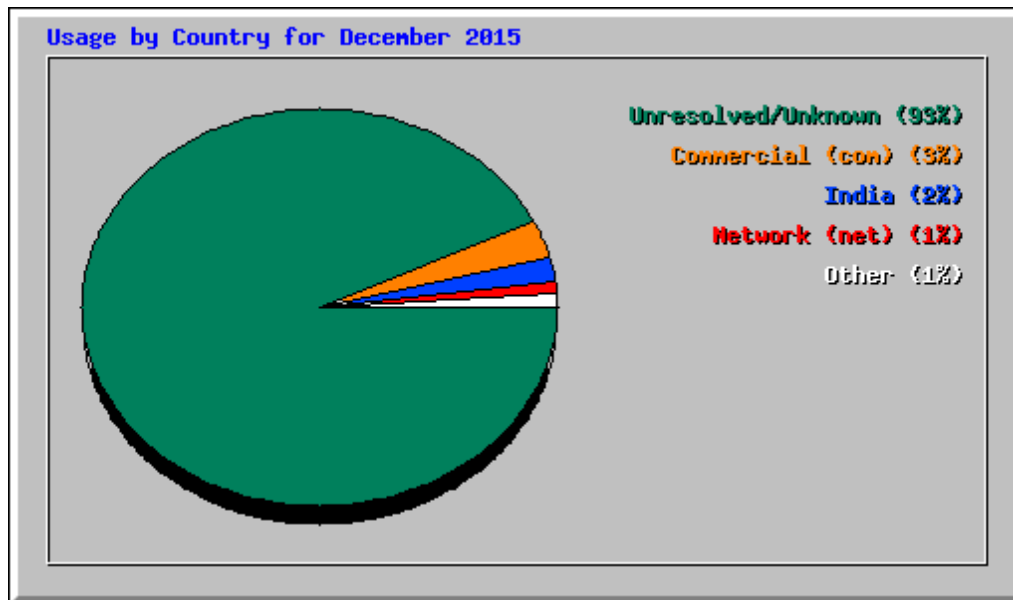

Top 30 of 68 Total Countries											
#	Hits		Files		kB F		kB In	kB Out	Country		
1	1069322	93.28%	939584	96.61%	25768707	97.74%	0	0.00%	0	0.00%	Unresolved/Unknown
2	35651	3.11%	30570	3.14%	241168	0.91%	0	0.00%	0	0.00%	Commercial (com)
3	27736	2.42%	9587	0.99%	235472	0.89%	0	0.00%	0	0.00%	India
4	11383	0.99%	3988	0.41%	93449	0.35%	0	0.00%	0	0.00%	Network (net)
5	379	0.03%	156	0.02%	3612	0.01%	0	0.00%	0	0.00%	Netherlands
6	176	0.02%	80	0.01%	2434	0.01%	0	0.00%	0	0.00%	Russian Federation
7	173	0.02%	42	0.00%	3473	0.01%	0	0.00%	0	0.00%	Australia
8	164	0.01%	7	0.00%	109	0.00%	0	0.00%	0	0.00%	Iran
9	148	0.01%	19	0.00%	1042	0.00%	0	0.00%	0	0.00%	France
10	146	0.01%	37	0.00%	1636	0.01%	0	0.00%	0	0.00%	Educational (edu)
11	131	0.01%	33	0.00%	1209	0.00%	0	0.00%	0	0.00%	Pakistan
12	92	0.01%	45	0.00%	1018	0.00%	0	0.00%	0	0.00%	Romania
13	87	0.01%	27	0.00%	923	0.00%	0	0.00%	0	0.00%	Germany
14	79	0.01%	11	0.00%	545	0.00%	0	0.00%	0	0.00%	United Arab Emirates
15	57	0.00%	4	0.00%	491	0.00%	0	0.00%	0	0.00%	Singapore
16	52	0.00%	17	0.00%	601	0.00%	0	0.00%	0	0.00%	Canada
17	52	0.00%	14	0.00%	642	0.00%	0	0.00%	0	0.00%	Norway
18	44	0.00%	13	0.00%	562	0.00%	0	0.00%	0	0.00%	Malaysia
19	35	0.00%	14	0.00%	567	0.00%	0	0.00%	0	0.00%	Israel
20	33	0.00%	3	0.00%	936	0.00%	0	0.00%	0	0.00%	Italy
21	30	0.00%	5	0.00%	30	0.00%	0	0.00%	0	0.00%	Portugal
22	26	0.00%	13	0.00%	487	0.00%	0	0.00%	0	0.00%	Ukraine
23	25	0.00%	9	0.00%	528	0.00%	0	0.00%	0	0.00%	United Kingdom
24	24	0.00%	7	0.00%	34	0.00%	0	0.00%	0	0.00%	Japan
25	18	0.00%	8	0.00%	512	0.00%	0	0.00%	0	0.00%	Vietnam
26	15	0.00%	10	0.00%	79	0.00%	0	0.00%	0	0.00%	Slovakia
27	14	0.00%	4	0.00%	42	0.00%	0	0.00%	0	0.00%	Belgium
28	14	0.00%	2	0.00%	919	0.00%	0	0.00%	0	0.00%	Bhutan