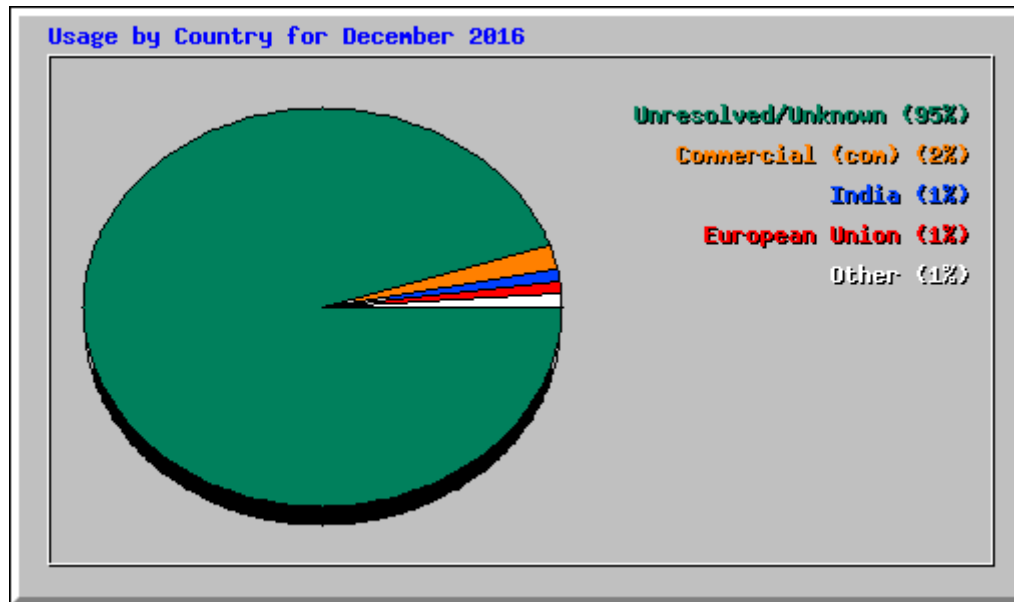

Top 30 of 56 Total Countries											
#	Hits		Files		kB F		kB In		kB Out		Country
1	1386661	95.25%	1304908	97.23%	30855746	98.47%	0	0.00%	0	0.00%	Unresolved/Unknown
2	32704	2.25%	23580	1.76%	232802	0.74%	0	0.00%	0	0.00%	Commercial (com)
3	20473	1.41%	7896	0.59%	144152	0.46%	0	0.00%	0	0.00%	India
4	7549	0.52%	7542	0.56%	45897	0.15%	0	0.00%	0	0.00%	European Union
5	5235	0.36%	1968	0.15%	41262	0.13%	0	0.00%	0	0.00%	Network (net)
6	1183	0.08%	586	0.04%	764	0.00%	0	0.00%	0	0.00%	Non-Profit (org)
7	456	0.03%	200	0.01%	994	0.00%	0	0.00%	0	0.00%	Canada
8	235	0.02%	95	0.01%	2553	0.01%	0	0.00%	0	0.00%	United Arab Emirates
9	151	0.01%	38	0.00%	203	0.00%	0	0.00%	0	0.00%	Russian Federation
10	133	0.01%	57	0.00%	2290	0.01%	0	0.00%	0	0.00%	Germany
11	130	0.01%	60	0.00%	187	0.00%	0	0.00%	0	0.00%	Bangladesh
12	130	0.01%	48	0.00%	449	0.00%	0	0.00%	0	0.00%	Pakistan
13	112	0.01%	49	0.00%	856	0.00%	0	0.00%	0	0.00%	Australia
14	82	0.01%	26	0.00%	173	0.00%	0	0.00%	0	0.00%	France
15	77	0.01%	41	0.00%	397	0.00%	0	0.00%	0	0.00%	Singapore
16	76	0.01%	36	0.00%	572	0.00%	0	0.00%	0	0.00%	Belgium