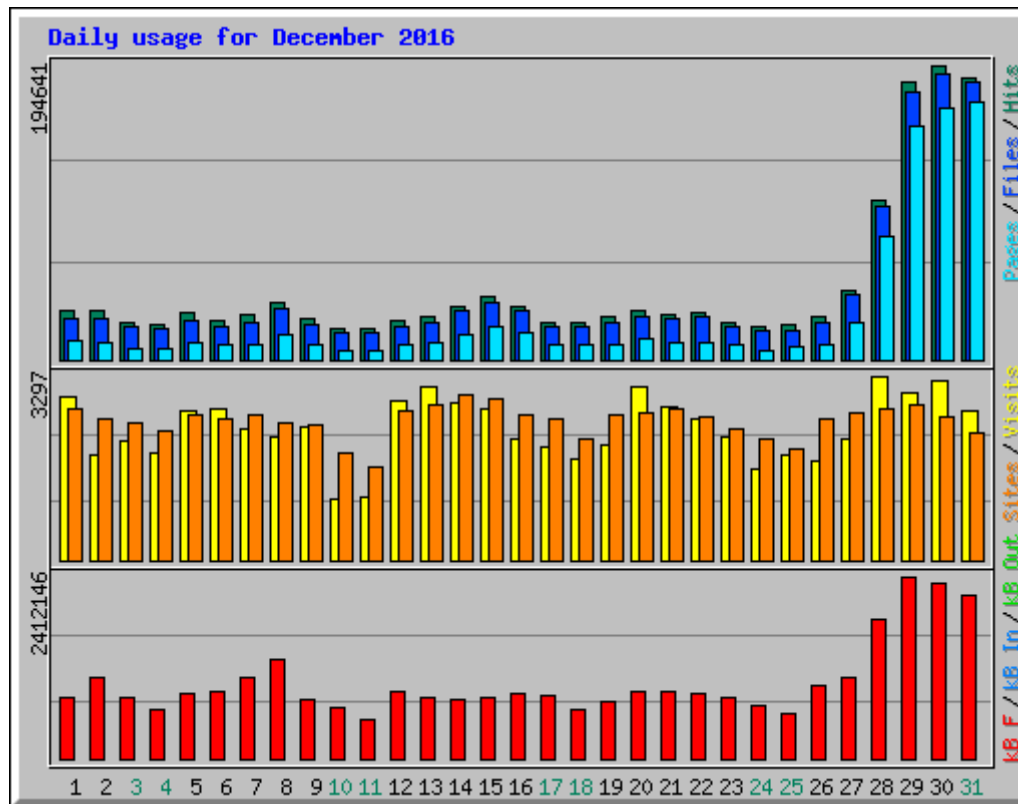

Code 304 - Not Modified	0.85%	12317
Code 400 - Bad Request	0.00%	1
Code 401 - Unauthorized	0.00%	14
Code 403 - Forbidden	5.93%	86359
Code 404 - Not Found	0.00%	6
Code 405 - Method Not Allowed	0.03%	369
Code 416 - Requested Range Not Satisfiable	0.00%	1
Code 500 - Internal Server Error	0.01%	124

Daily Statistics for December 2016																
Day	Hits		Files		Pages		Visits		Sites		kB F		kB In		kB Out	
1	32743	2.25%	27493	2.05%	13029	1.47%	2937	4.03%	2698	5.48%	806107	2.57%	0	0.00%	0	0.00%
2	31879	2.19%	27737	2.07%	11717	1.32%	1890	2.60%	2529	5.14%	1076271	3.43%	0	0.00%	0	0.00%