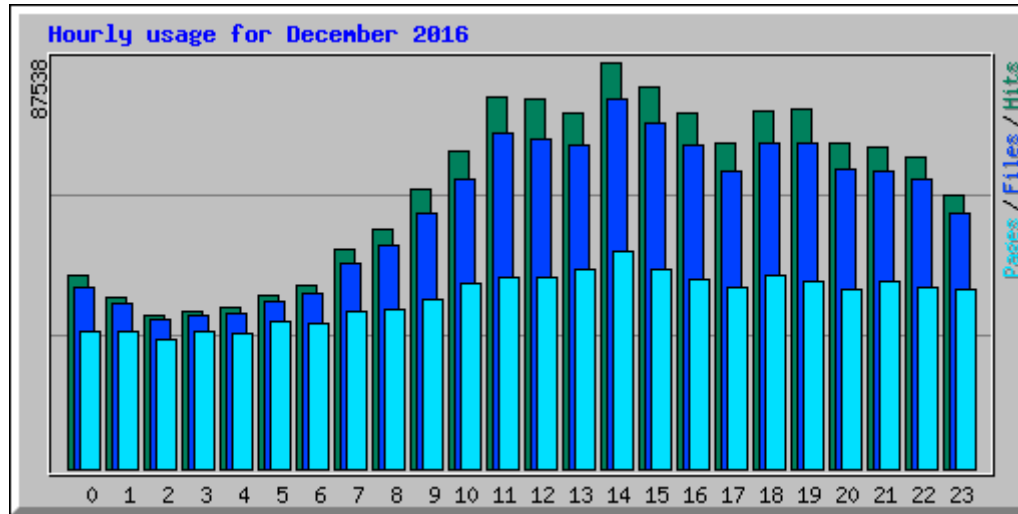

Hourly Statistics for December 2016																		
Hour	Hits			Files			Pages			kB F		kB In		kB Out				
	Avg	Total		Avg	Total		Avg	Total		Avg	Total	Avg	Total	Avg	Total			
0	1340	41550	2.85%	1258	39013	2.91%	950	29450	3.33%	34035	1055087	3.37%	0	0	0.00%	0	0	0.00%
1	1190	36905	2.53%	1142	35415	2.64%	947	29386	3.32%	23822	738471	2.36%	0	0	0.00%	0	0	0.00%
2	1063	32970	2.26%	1034	32083	2.39%	903	28001	3.16%	18676	578967	1.85%	0	0	0.00%	0	0	0.00%
3	1089	33776	2.32%	1058	32803	2.44%	948	29408	3.32%	17048	528503	1.69%	0	0	0.00%	0	0	0.00%
4	1116	34602	2.38%	1081	33511	2.50%	940	29147	3.29%	17743	550039	1.76%	0	0	0.00%	0	0	0.00%
5	1203	37293	2.56%	1159	35941	2.68%	1024	31770	3.59%	16993	526795	1.68%	0	0	0.00%	0	0	0.00%
6	1274	39500	2.71%	1223	37942	2.83%	1004	31139	3.52%	21429	664306	2.12%	0	0	0.00%	0	0	0.00%
7	1519	47098	3.24%	1422	44085	3.28%	1097	34037	3.85%	25274	783501	2.50%	0	0	0.00%	0	0	0.00%
8	1661	51501	3.54%	1554	48175	3.59%	1100	34114	3.85%	29993	929783	2.97%	0	0	0.00%	0	0	0.00%
9	1935	60010	4.12%	1771	54928	4.09%	1175	36438	4.12%	40552	1257120	4.01%	0	0	0.00%	0	0	0.00%
10	2211	68561	4.71%	2006	62206	4.64%	1282	39748	4.49%	48561	1505382	4.80%	0	0	0.00%	0	0	0.00%
11	2581	80013	5.50%	2326	72117	5.37%	1326	41114	4.65%	63332	1963298	6.27%	0	0	0.00%	0	0	0.00%
12	2561	79404	5.45%	2292	71056	5.29%	1322	41010	4.63%	56283	1744758	5.57%	0	0	0.00%	0	0	0.00%
13	2466	76464	5.25%	2243	69546	5.18%	1377	42692	4.82%	59788	1853426	5.91%	0	0	0.00%	0	0	0.00%
14	2823	87538	6.01%	2560	79367	5.91%	1502	46586	5.26%	72984	2262505	7.22%	0	0	0.00%	0	0	0.00%
15	2655	82316	5.65%	2404	74541	5.55%	1389	43075	4.87%	63911	1981250	6.32%	0	0	0.00%	0	0	0.00%
16	2471	76606	5.26%	2241	69501	5.18%	1315	40777	4.61%	57014	1767427	5.64%	0	0	0.00%	0	0	0.00%
17	2264	70206	4.82%	2062	63928	4.76%	1263	39161	4.42%	53491	1658233	5.29%	0	0	0.00%	0	0	0.00%