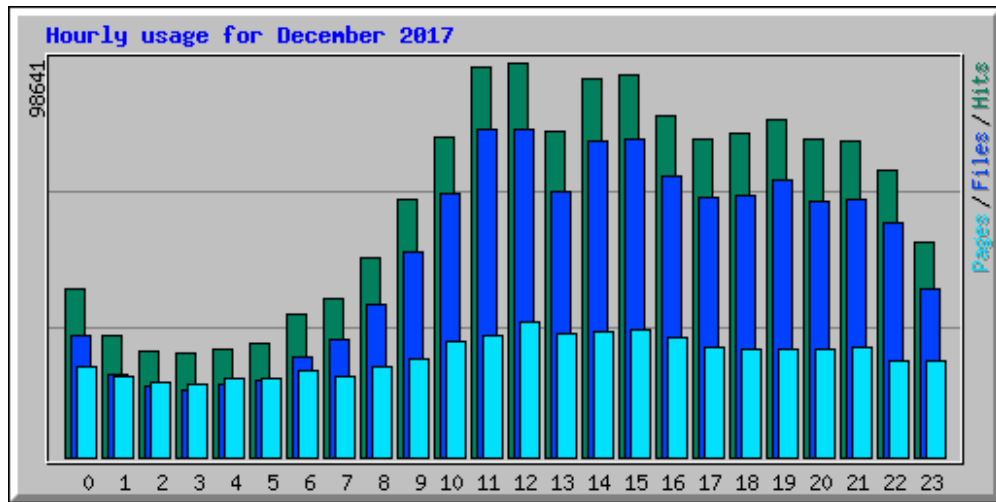

25	47568	3.11%	39206	3.22%	22196	3.64%	5983	3.62%	2558	5.02%	818483	2.50%	0	0.00%	0	0.00%
26	17838	1.17%	14040	1.15%	8591	1.41%	3103	1.88%	1517	2.98%	336848	1.03%	0	0.00%	0	0.00%
27	39369	2.57%	32029	2.63%	13231	2.17%	2892	1.75%	2363	4.64%	782504	2.39%	0	0.00%	0	0.00%
28	53288	3.48%	43156	3.54%	22350	3.67%	5694	3.44%	2854	5.61%	1349539	4.12%	0	0.00%	0	0.00%
29	58747	3.84%	47332	3.88%	25105	4.12%	5251	3.17%	2814	5.53%	1133207	3.46%	0	0.00%	0	0.00%
30	50549	3.30%	41869	3.43%	21120	3.47%	1391	0.84%	1994	3.92%	944310	2.88%	0	0.00%	0	0.00%
31	39866	2.60%	31760	2.61%	17213	2.82%	1235	0.75%	1683	3.31%	782285	2.39%	0	0.00%	0	0.00%

Hourly Statistics for December 2017																	
Hour	Hits			Files			Pages			kB F		kB In		kB Out			
	Avg	Total	%	Avg	Total	%	Avg	Total	%	Total	Avg	Total	Avg	Total			
0	1360	42169	2.75%	981	30417	2.50%	734	22755	3.73%	26735	828784	2.53%	0	0	0.00%	0	0.00%
1	983	30502	1.99%	670	20780	1.70%	642	19932	3.27%	19086	591662	1.81%	0	0	0.00%	0	0.00%
2	861	26700	1.74%	571	17725	1.45%	608	18859	3.10%	14980	464366	1.42%	0	0	0.00%	0	0.00%
3	832	25796	1.69%	542	16808	1.38%	594	18430	3.02%	14009	434268	1.33%	0	0	0.00%	0	0.00%
4	862	26740	1.75%	580	18010	1.48%	635	19699	3.23%	26740	828955	2.53%	0	0	0.00%	0	0.00%
5	918	28486	1.86%	616	19112	1.57%	630	19530	3.21%	15292	474058	1.45%	0	0	0.00%	0	0.00%
6	1145	35522	2.32%	802	24888	2.04%	705	21856	3.59%	20942	649215	1.98%	0	0	0.00%	0	0.00%
7	1278	39623	2.59%	948	29401	2.41%	648	20109	3.30%	22892	709637	2.17%	0	0	0.00%	0	0.00%
8	1608	49870	3.26%	1229	38107	3.13%	722	22408	3.68%	30714	952137	2.91%	0	0	0.00%	0	0.00%
9	2079	64454	4.21%	1649	51141	4.20%	790	24494	4.02%	40813	1265205	3.86%	0	0	0.00%	0	0.00%
10	2583	80095	5.23%	2125	65877	5.40%	934	28983	4.76%	68092	2110859	6.45%	0	0	0.00%	0	0.00%
11	3141	97395	6.36%	2636	81720	6.70%	979	30378	4.99%	88272	2736430	8.36%	0	0	0.00%	0	0.00%
12	3181	98641	6.44%	2647	82072	6.73%	1091	33825	5.55%	74646	2314015	7.07%	0	0	0.00%	0	0.00%
13	2629	81509	5.32%	2131	66089	5.42%	988	30647	5.03%	69420	2152007	6.57%	0	0	0.00%	0	0.00%
14	3046	94441	6.17%	2547	78970	6.48%	1008	31278	5.13%	60082	1862548	5.69%	0	0	0.00%	0	0.00%
15	3077	95401	6.23%	2555	79235	6.50%	1025	31787	5.22%	64263	1992149	6.08%	0	0	0.00%	0	0.00%
16	2757	85489	5.58%	2260	70085	5.75%	966	29965	4.92%	59463	1843362	5.63%	0	0	0.00%	0	0.00%
17	2557	79291	5.18%	2086	64675	5.31%	891	27626	4.53%	52395	1624244	4.96%	0	0	0.00%	0	0.00%
18	2602	80680	5.27%	2109	65407	5.37%	863	26777	4.39%	56204	1742317	5.32%	0	0	0.00%	0	0.00%
19	2720	84321	5.51%	2240	69453	5.70%	871	27023	4.43%	52503	1627594	4.97%	0	0	0.00%	0	0.00%
20	2561	79410	5.19%	2068	64127	5.26%	877	27192	4.46%	52008	1612253	4.92%	0	0	0.00%	0	0.00%
21	2542	78812	5.15%	2073	64270	5.27%	883	27395	4.50%	48661	1508493	4.61%	0	0	0.00%	0	0.00%
22	2310	71633	4.68%	1894	58719	4.82%	779	24163	3.97%	44108	1367339	4.18%	0	0	0.00%	0	0.00%