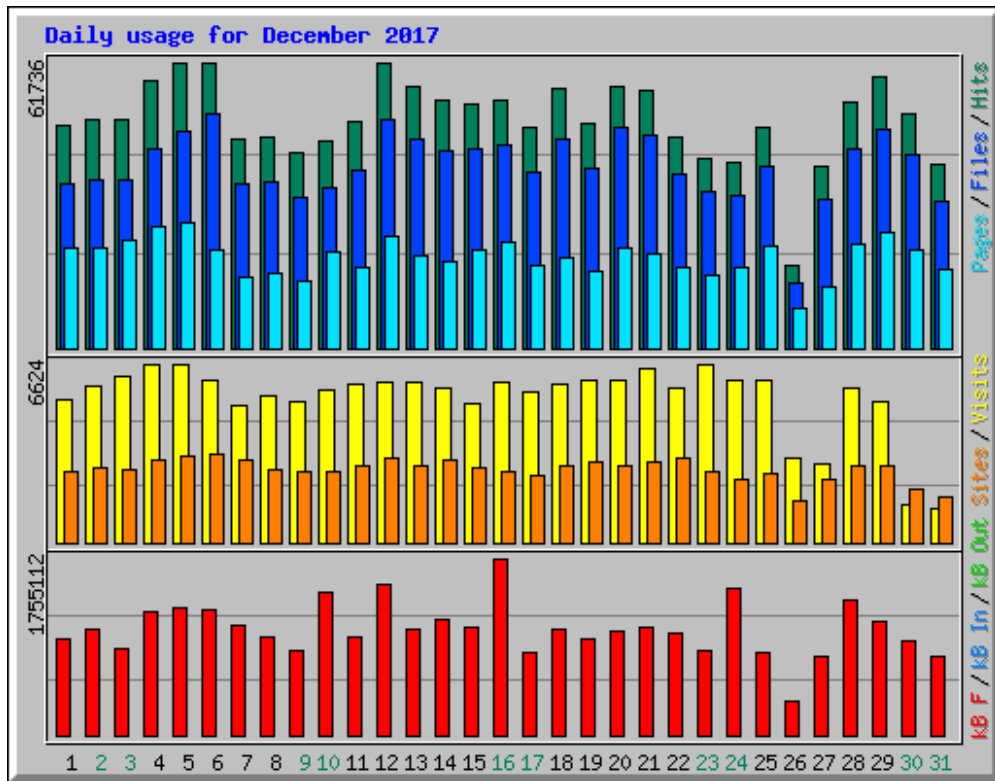

Usage statistics for frlht

Summary Period: December 2017

Generated 09-Jan-2018 06:08 IST

[\[Daily Statistics\]](#) [\[Hourly Statistics\]](#) [\[URLs\]](#) [\[Entry\]](#) [\[Exit\]](#) [\[Sites\]](#) [\[Search\]](#) [\[Users\]](#) [\[Countries\]](#)

Monthly Statistics for December 2017		
Total Hits	1530742	
Total Files	1218966	
Total Pages	609324	
Total Visits	165437	
Total kB Files	32741548	
Total kB In	0	
Total kB Out	0	
Total Unique Sites	50907	
Total Unique URLs	133715	
Total Unique Usernames	1	
	Avg	Max
Hits per Hour	2057	5846
Hits per Day	49378	61736
Files per Day	39321	50440
Pages per Day	19655	27206
Sites per Day	1642	3247
Visits per Day	5336	6624
kB Files per Day	1056179	1755112
kB In per Day	0	0
kB Out per Day	0	0
Hits by Response Code		
Code 200 - OK	79.63%	1218966
Code 206 - Partial Content	0.27%	4140
Code 301 - Moved Permanently	0.03%	430
Code 302 - Found	1.35%	20619
Code 303 - See Other	0.01%	123
Code 304 - Not Modified	1.31%	20065
Code 307 - Moved Temporarily	14.45%	221146
Code 400 - Bad Request	0.29%	4504
Code 401 - Unauthorized	0.00%	22
Code 403 - Forbidden	1.22%	18653
Code 404 - Not Found	1.41%	21586
Code 405 - Method Not Allowed	0.00%	5
Code 416 - Requested Range Not Satisfiable	0.00%	1
Code 500 - Internal Server Error	0.03%	482