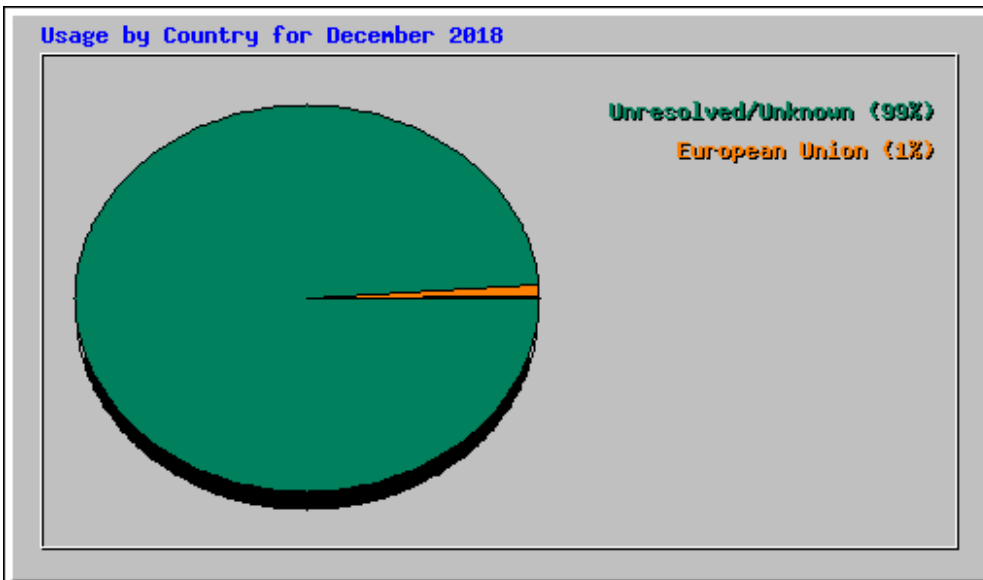

Top 10 of 44477 Total Sites By kB F													
#	Hits		Files		kB F		kB In		kB Out		Visits		Hostname
1	3197	0.20%	2704	0.21%	10472548	19.10%	0	0.00%	0	0.00%	30	0.02%	59.188.232.9
2	3195	0.20%	927	0.07%	3393020	6.19%	0	0.00%	0	0.00%	14	0.01%	162.241.5.70
3	3195	0.20%	621	0.05%	2342851	4.27%	0	0.00%	0	0.00%	8	0.01%	67.227.214.170
4	1268	0.08%	1268	0.10%	1717204	3.13%	0	0.00%	0	0.00%	1	0.00%	200.63.97.8
5	1269	0.08%	1269	0.10%	1717142	3.13%	0	0.00%	0	0.00%	7	0.00%	199.204.248.117
6	1263	0.08%	1263	0.10%	1702086	3.10%	0	0.00%	0	0.00%	10	0.01%	103.81.86.105
7	1881	0.12%	1881	0.15%	1318019	2.40%	0	0.00%	0	0.00%	15	0.01%	218.237.65.31
8	1046	0.07%	1046	0.08%	1015045	1.85%	0	0.00%	0	0.00%	1	0.00%	138.197.206.213
9	864	0.05%	864	0.07%	888401	1.62%	0	0.00%	0	0.00%	8	0.01%	65.181.124.56
10	44882	2.81%	42990	3.33%	717497	1.31%	0	0.00%	0	0.00%	357	0.23%	64.233.173.175