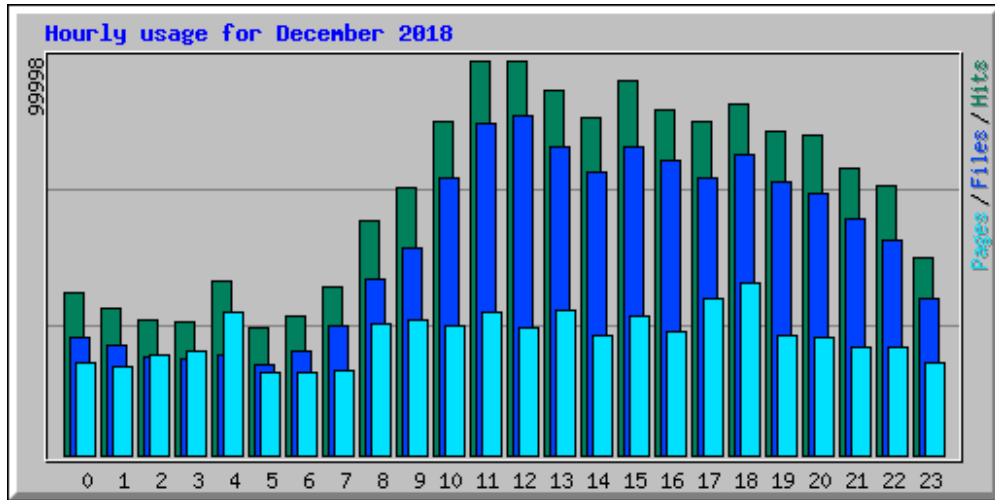

25	38634	2.42%	34028	2.64%	11339	1.57%	2125	1.34%	1683	3.78%	743107	1.36%	0	0.00%	0	0.00%
26	42542	2.66%	36764	2.85%	13367	1.85%	2257	1.42%	1945	4.37%	760426	1.39%	0	0.00%	0	0.00%
27	48280	3.02%	39082	3.03%	20988	2.91%	2316	1.46%	1957	4.40%	805629	1.47%	0	0.00%	0	0.00%
28	48885	3.06%	36905	2.86%	22817	3.16%	2116	1.33%	1883	4.23%	817548	1.49%	0	0.00%	0	0.00%
29	49688	3.11%	37024	2.87%	23623	3.28%	2537	1.60%	2089	4.70%	835190	1.52%	0	0.00%	0	0.00%
30	52649	3.29%	41654	3.23%	30716	4.26%	4294	2.71%	2336	5.25%	6861442	12.51%	0	0.00%	0	0.00%
31	59900	3.75%	50580	3.92%	33870	4.70%	4234	2.67%	2290	5.15%	843034	1.54%	0	0.00%	0	0.00%

Hourly Statistics for December 2018																	
Hour	Hits			Files			Pages			kB F			kB In		kB Out		
	Avg	Total		Avg	Total		Avg	Total		Avg	Total		Avg	Total		Total	
0	1329	41207	2.58%	958	29722	2.31%	753	23369	3.24%	19137	593232	1.08%	0	0	0.00%	0	0.00%
1	1203	37296	2.33%	903	28005	2.17%	724	22445	3.11%	22585	700147	1.28%	0	0	0.00%	0	0.00%
2	1109	34405	2.15%	798	24748	1.92%	814	25240	3.50%	16607	514820	0.94%	0	0	0.00%	0	0.00%
3	1080	33501	2.10%	793	24586	1.91%	848	26290	3.65%	283944	8802255	16.05%	0	0	0.00%	0	0.00%
4	1416	43919	2.75%	823	25520	1.98%	1172	36342	5.04%	301805	9355951	17.06%	0	0	0.00%	0	0.00%
5	1038	32180	2.01%	740	22961	1.78%	679	21053	2.92%	15193	470996	0.86%	0	0	0.00%	0	0.00%
6	1136	35224	2.20%	855	26520	2.06%	675	20951	2.91%	18395	570253	1.04%	0	0	0.00%	0	0.00%
7	1369	42439	2.65%	1061	32901	2.55%	695	21556	2.99%	39454	1223077	2.23%	0	0	0.00%	0	0.00%
8	1909	59203	3.70%	1437	44575	3.46%	1068	33134	4.60%	51599	1599558	2.92%	0	0	0.00%	0	0.00%
9	2187	67818	4.24%	1689	52377	4.06%	1102	34191	4.74%	53431	1656361	3.02%	0	0	0.00%	0	0.00%
10	2732	84704	5.30%	2264	70205	5.44%	1051	32597	4.52%	70343	2180647	3.98%	0	0	0.00%	0	0.00%
11	3223	99931	6.25%	2715	84174	6.53%	1172	36357	5.04%	59145	1833483	3.34%	0	0	0.00%	0	0.00%
12	3225	99998	6.26%	2768	85817	6.66%	1044	32385	4.49%	86677	2686997	4.90%	0	0	0.00%	0	0.00%
13	2971	92119	5.76%	2511	77867	6.04%	1183	36691	5.09%	184942	5733202	10.45%	0	0	0.00%	0	0.00%
14	2750	85250	5.33%	2309	71601	5.55%	984	30519	4.23%	69656	2159328	3.94%	0	0	0.00%	0	0.00%
15	3051	94605	5.92%	2519	78116	6.06%	1135	35212	4.88%	54237	1681334	3.07%	0	0	0.00%	0	0.00%
16	2827	87643	5.48%	2404	74535	5.78%	1007	31223	4.33%	74664	2314598	4.22%	0	0	0.00%	0	0.00%
17	2721	84365	5.28%	2268	70337	5.45%	1274	39524	5.48%	68923	2136620	3.90%	0	0	0.00%	0	0.00%
18	2875	89139	5.58%	2447	75872	5.88%	1402	43467	6.03%	80355	2491000	4.54%	0	0	0.00%	0	0.00%
19	2641	81877	5.12%	2229	69128	5.36%	982	30443	4.22%	44050	1365540	2.49%	0	0	0.00%	0	0.00%
20	2611	80941	5.06%	2130	66056	5.12%	960	29783	4.13%	43176	1338453	2.44%	0	0	0.00%	0	0.00%
21	2342	72604	4.54%	1931	59861	4.64%	879	27268	3.78%	39123	1212823	2.21%	0	0	0.00%	0	0.00%
22	2203	68316	4.27%	1751	54290	4.21%	887	27501	3.81%	45025	1395788	2.55%	0	0	0.00%	0	0.00%