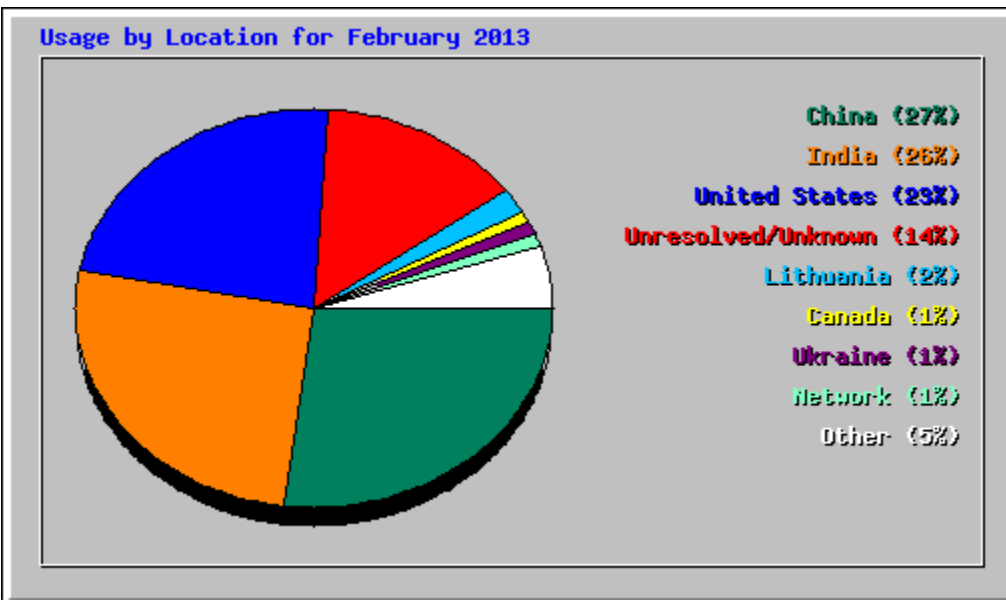

#	Hits	User Agent
1	1	0.00% [11/Feb/2013:14:05:23 +0530]

Top 30 of 146 Total Locations											
#	Hits		Files		kB F		kB In		kB Out		Location
1	233630	27.04%	154039	23.01%	1357581	4.50%	0	0.00%	0	0.00%	China
2	221044	25.59%	187741	28.04%	10670012	35.38%	0	0.00%	0	100.00%	India
3	202149	23.40%	175765	26.25%	8863102	29.39%	0	0.00%	0	0.00%	United States
4	122682	14.20%	96987	14.49%	6173242	20.47%	0	0.00%	0	0.00%	Unresolved/Unknown
5	17544	2.03%	11542	1.72%	238013	0.79%	0	0.00%	0	0.00%	Lithuania
6	12342	1.43%	8703	1.30%	283181	0.94%	0	0.00%	0	0.00%	Canada
7	9325	1.08%	6226	0.93%	80573	0.27%	0	0.00%	0	0.00%	Ukraine
8	4712	0.55%	4285	0.64%	64056	0.21%	0	0.00%	0	0.00%	Network
9	4258	0.49%	3624	0.54%	426179	1.41%	0	0.00%	0	0.00%	Germany
10	3085	0.36%	2706	0.40%	166643	0.55%	0	0.00%	0	0.00%	Great Britain (UK)
11	2071	0.24%	1891	0.28%	68088	0.23%	0	0.00%	0	0.00%	US Commercial
12	1944	0.23%	1461	0.22%	92967	0.31%	0	0.00%	0	0.00%	France
13	1710	0.20%	1428	0.21%	65658	0.22%	0	0.00%	0	0.00%	Pakistan
14	1484	0.17%	1363	0.20%	75078	0.25%	0	0.00%	0	0.00%	Japan
15	1354	0.16%	1124	0.17%	81262	0.27%	0	0.00%	0	0.00%	Malaysia
16	1217	0.14%	1066	0.16%	35449	0.12%	0	0.00%	0	0.00%	Netherlands
17	1196	0.14%	1010	0.15%	70662	0.23%	0	0.00%	0	0.00%	Australia
18	1120	0.13%	533	0.08%	29848	0.10%	0	0.00%	0	0.00%	Korea (South)
19	1109	0.13%	971	0.15%	83721	0.28%	0	0.00%	0	0.00%	Sri Lanka
20	1086	0.13%	963	0.14%	78448	0.26%	0	0.00%	0	0.00%	Philippines
21	990	0.11%	851	0.13%	81075	0.27%	0	0.00%	0	0.00%	Indonesia
22	954	0.11%	749	0.11%	61367	0.20%	0	0.00%	0	0.00%	Bangladesh
23	954	0.11%	780	0.12%	29781	0.10%	0	0.00%	0	0.00%	Russian Federation
24	928	0.11%	792	0.12%	73564	0.24%	0	0.00%	0	0.00%	Thailand