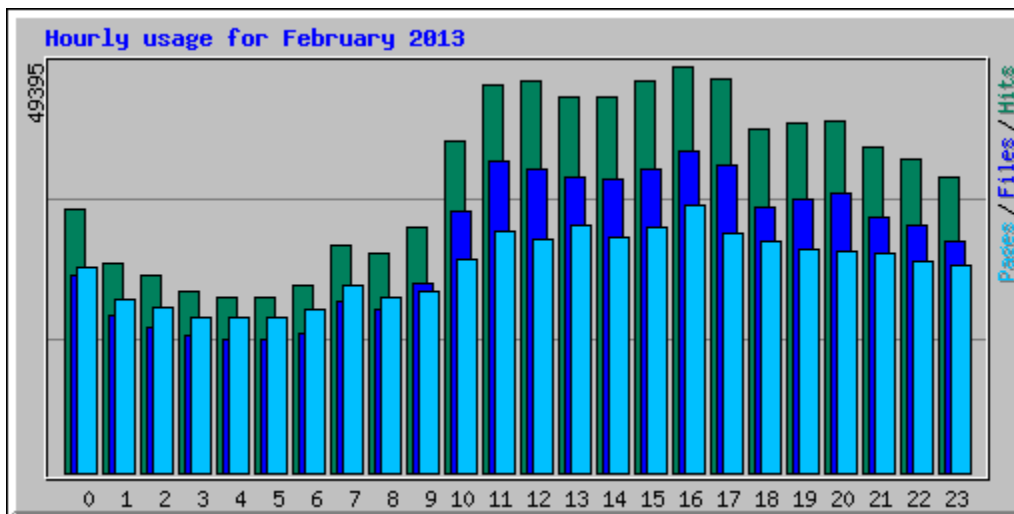

24	20581	2.38%	16203	2.42%	15114	2.51%	2161	3.49%	1071	4.08%	756080	2.51%	0	0.00%	0	0.00%
25	25650	2.97%	19583	2.92%	16284	2.70%	2066	3.33%	1381	5.26%	974426	3.23%	0	0.00%	0	0.00%
26	28591	3.31%	22466	3.36%	18870	3.13%	2353	3.80%	1255	4.78%	1052782	3.49%	0	0.00%	0	0.00%
27	25174	2.91%	19711	2.94%	17102	2.84%	2266	3.66%	1168	4.45%	893095	2.96%	0	0.00%	0	0.00%
28	26401	3.06%	20153	3.01%	19549	3.24%	2169	3.50%	1166	4.44%	849887	2.82%	0	0.00%	0	0.00%

Hourly Statistics for February 2013

Hour	Hits		Files		Pages		kB F		kB In		kB Out						
	Avg	Total	Avg	Total	Avg	Total	Avg	Total	Avg	Total	Avg	Total					
0	1140	31924	3.70%	856	23979	3.58%	893	25022	4.15%	30338	849478	2.82%	0	0	0.00%	0	0.00%
1	910	25481	2.95%	685	19199	2.87%	755	21159	3.51%	25730	720443	2.39%	0	0	0.00%	0	0.00%
2	854	23924	2.77%	633	17738	2.65%	717	20102	3.34%	23731	664479	2.20%	0	0	0.00%	0	0.00%
3	784	21958	2.54%	591	16548	2.47%	674	18897	3.14%	19612	549132	1.82%	0	0	0.00%	0	0.00%
4	760	21305	2.47%	578	16196	2.42%	675	18925	3.14%	22380	626641	2.08%	0	0	0.00%	0	0.00%
5	761	21315	2.47%	574	16072	2.40%	676	18937	3.14%	19298	540337	1.79%	0	0	0.00%	0	0.00%
6	812	22758	2.63%	606	16991	2.54%	712	19939	3.31%	21827	611156	2.03%	0	0	0.00%	0	0.00%
7	986	27623	3.20%	745	20881	3.12%	812	22742	3.77%	27907	781389	2.59%	0	0	0.00%	0	0.00%
8	948	26561	3.07%	705	19745	2.95%	759	21279	3.53%	26800	750411	2.49%	0	0	0.00%	0	0.00%
9	1067	29878	3.46%	817	22879	3.42%	785	22007	3.65%	39968	1119105	3.71%	0	0	0.00%	0	0.00%
10	1437	40253	4.66%	1134	31752	4.74%	927	25971	4.31%	53697	1503507	4.99%	0	0	0.00%	0	0.00%
11	1679	47034	5.44%	1348	37758	5.64%	1044	29259	4.86%	62347	1745720	5.79%	0	0	0.00%	0	0.00%
12	1697	47517	5.50%	1312	36756	5.49%	1014	28413	4.72%	62368	1746300	5.79%	0	0	0.00%	0	0.00%
13	1631	45686	5.29%	1284	35967	5.37%	1071	29995	4.98%	55857	1563983	5.19%	0	0	0.00%	0	0.00%
14	1625	45511	5.27%	1275	35723	5.34%	1021	28603	4.75%	62669	1754741	5.82%	0	0	0.00%	0	100.00%
15	1698	47560	5.51%	1316	36875	5.51%	1067	29898	4.96%	63135	1767783	5.86%	0	0	0.00%	0	0.00%
16	1764	49395	5.72%	1391	38959	5.82%	1161	32520	5.40%	66589	1864486	6.18%	0	0	0.00%	0	0.00%
17	1708	47838	5.54%	1332	37306	5.57%	1042	29197	4.85%	62492	1749764	5.80%	0	0	0.00%	0	0.00%
18	1494	41836	4.84%	1150	32212	4.81%	1007	28219	4.68%	56596	1584675	5.25%	0	0	0.00%	0	0.00%
19	1518	42517	4.92%	1183	33127	4.95%	971	27213	4.52%	64229	1798417	5.96%	0	0	0.00%	0	0.00%
20	1524	42673	4.94%	1210	33890	5.06%	960	26887	4.46%	57987	1623637	5.38%	0	0	0.00%	0	0.00%
21	1413	39570	4.58%	1108	31036	4.64%	947	26542	4.41%	55263	1547362	5.13%	0	0	0.00%	0	0.00%
22	1355	37961	4.39%	1069	29936	4.47%	912	25563	4.24%	54259	1519254	5.04%	0	0	0.00%	0	0.00%