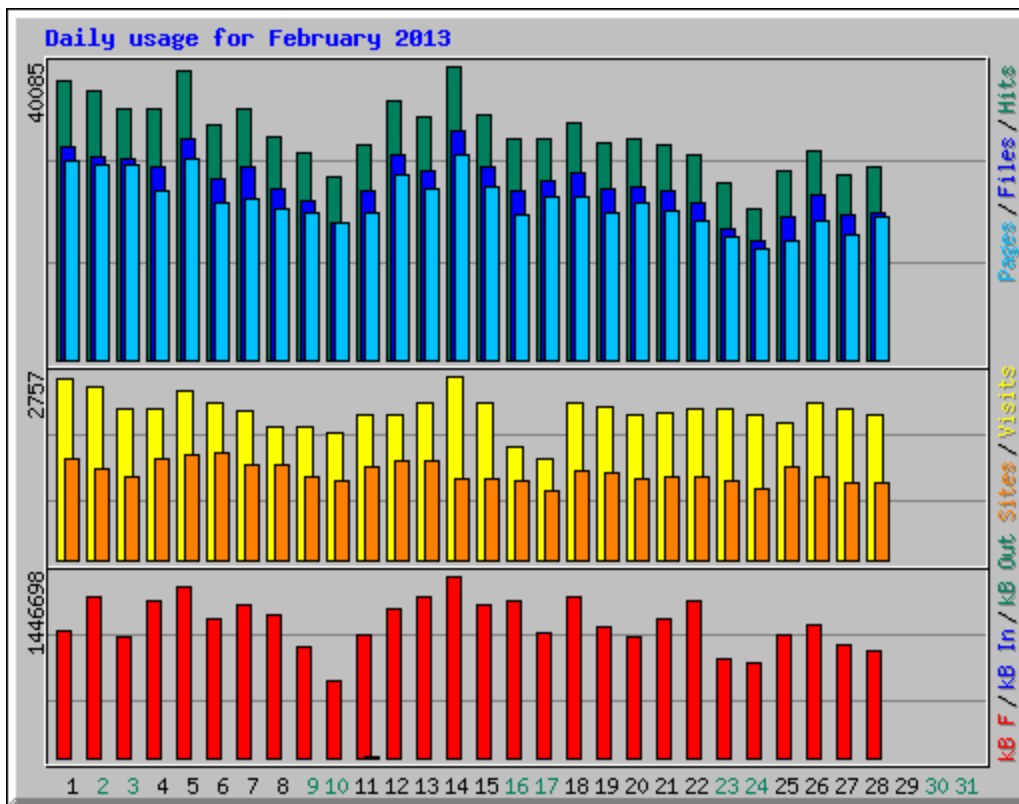

Usage Statistics for envis.frlht.org.in

Summary Period: February 2013

Generated 04-Mar-2013 13:01 IST

[\[Daily Statistics\]](#) [\[Hourly Statistics\]](#) [\[URLs\]](#) [\[Entry\]](#) [\[Exit\]](#) [\[Sites\]](#) [\[Referrers\]](#) [\[Search\]](#) [\[Users\]](#) [\[Agents\]](#) [\[Locations\]](#)

Monthly Statistics for February 2013		
Total Hits	863936	
Total Files	669554	
Total Pages	602516	
Total Visits	61983	
Total kB Files	30159953	
Total kB In	0	
Total kB Out	0	
Total Unique Sites	26274	
Total Unique URLs	4276	
Total Unique Referrers	1	
Total Unique Usernames	1	
Total Unique User Agents	1	
	Avg	Max
Hits per Hour	1285	5579
Hits per Day	30854	40085
Files per Day	23912	31124
Pages per Day	21518	27999
Visits per Day	2213	2757
kB Files per Day	1077141	1446698
kB In per Day	0	0
kB Out per Day	0	0
Hits by Response Code		
Undefined response code	28	
Code 200 - OK	669554	
Code 206 - Partial Content	9037	
Code 301 - Moved Permanently	264	
Code 302 - Found	98026	
Code 304 - Not Modified	12891	
Code 400 - Bad Request	79	
Code 401 - Unauthorized	4	
Code 403 - Forbidden	34	
Code 404 - Not Found	52383	
Code 405 - Method Not Allowed	171	
Code 416 - Requested Range Not Satisfiable	6	
Code 500 - Internal Server Error	21457	
Code 501 - Not Implemented	2	