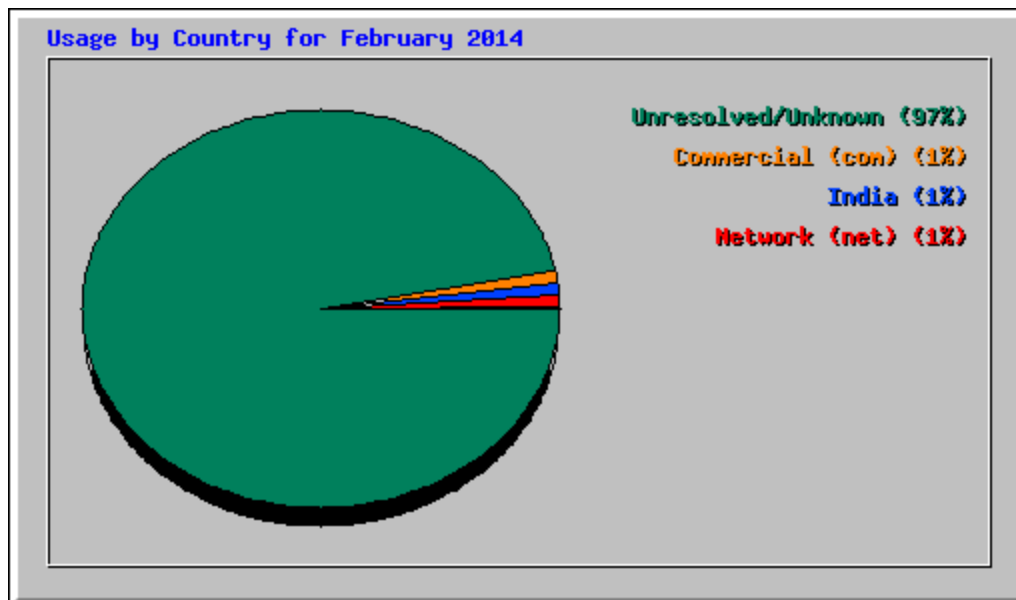

Top 30 of 78 Total Countries											
#	Hits		Files		kB F		kB In		kB Out	Country	
1	678921	96.96%	574265	98.82%	25160387	98.25%	0	0.00%	0	0.00%	Unresolved/Unknown
2	8171	1.17%	7833	1.35%	242891	0.95%	0	0.00%	0	0.00%	Commercial (com)
3	6421	0.92%	5545	0.95%	120730	0.47%	0	0.00%	0	0.00%	India
4	4977	0.71%	4672	0.80%	47891	0.19%	0	0.00%	0	0.00%	Network (net)
5	139	0.02%	127	0.02%	1321	0.01%	0	0.00%	0	0.00%	Pakistan
6	117	0.02%	101	0.02%	1130	0.00%	0	0.00%	0	0.00%	Australia
7	115	0.02%	107	0.02%	3208	0.01%	0	0.00%	0	0.00%	Germany
8	106	0.02%	95	0.02%	1324	0.01%	0	0.00%	0	0.00%	United Arab Emirates
9	92	0.01%	67	0.01%	863	0.00%	0	0.00%	0	0.00%	Canada
10	80	0.01%	73	0.01%	157	0.00%	0	0.00%	0	0.00%	Singapore
11	74	0.01%	70	0.01%	978	0.00%	0	0.00%	0	0.00%	Italy
12	73	0.01%	54	0.01%	81	0.00%	0	0.00%	0	0.00%	Macedonia
13	65	0.01%	53	0.01%	2286	0.01%	0	0.00%	0	0.00%	Sri Lanka
14	61	0.01%	54	0.01%	926	0.00%	0	0.00%	0	0.00%	France
15	56	0.01%	50	0.01%	2515	0.01%	0	0.00%	0	0.00%	Educational (edu)
16	48	0.01%	44	0.01%	986	0.00%	0	0.00%	0	0.00%	Thailand
17	40	0.01%	39	0.01%	432	0.00%	0	0.00%	0	0.00%	United Kingdom
18	38	0.01%	34	0.01%	1140	0.00%	0	0.00%	0	0.00%	Japan
19	35	0.00%	33	0.01%	1368	0.01%	0	0.00%	0	0.00%	Address Routing (arpa)
20	33	0.00%	30	0.01%	4793	0.02%	0	0.00%	0	0.00%	Non-Profit (org)
21	32	0.00%	27	0.00%	2462	0.01%	0	0.00%	0	0.00%	Netherlands
22	29	0.00%	27	0.00%	650	0.00%	0	0.00%	0	0.00%	Brazil
23	29	0.00%	27	0.00%	1139	0.00%	0	0.00%	0	0.00%	Nepal
24	28	0.00%	19	0.00%	661	0.00%	0	0.00%	0	0.00%	Romania
25	26	0.00%	24	0.00%	954	0.00%	0	0.00%	0	0.00%	Indonesia
26	25	0.00%	22	0.00%	1045	0.00%	0	0.00%	0	0.00%	Malaysia
27	21	0.00%	20	0.00%	329	0.00%	0	0.00%	0	0.00%	Russian Federation
28	18	0.00%	16	0.00%	25	0.00%	0	0.00%	0	0.00%	Oman