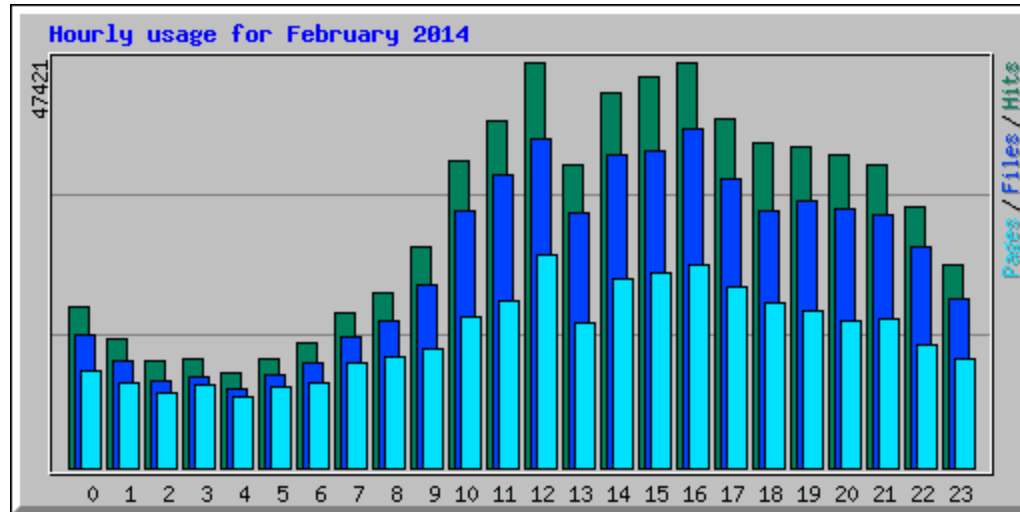

23	22962	3.28%	19172	3.30%	12936	3.45%	1550	3.56%	1848	4.34%	929977	3.63%	0	0.00%	0	0.00%
24	27672	3.95%	22768	3.92%	15878	4.24%	1553	3.56%	1976	4.64%	1013919	3.96%	0	0.00%	0	0.00%
25	25821	3.69%	21846	3.76%	13713	3.66%	1832	4.20%	2139	5.02%	973172	3.80%	0	0.00%	0	0.00%
26	30247	4.32%	25535	4.39%	17278	4.61%	1871	4.29%	2218	5.21%	1075313	4.20%	0	0.00%	0	0.00%
27	33478	4.78%	25035	4.31%	17962	4.79%	1978	4.54%	2183	5.13%	945345	3.69%	0	0.00%	0	0.00%
28	24317	3.47%	20059	3.45%	12349	3.30%	1648	3.78%	1986	4.66%	1010273	3.94%	0	0.00%	0	0.00%

Hourly Statistics for February 2014																
Hour	Hits			Files			Pages			kB F		kB In		kB Out		
	Avg	Total		Avg	Total		Avg	Total		Avg	Total	Avg	Total	Avg	Total	
0	674	18879	2.70%	552	15463	2.66%	402	11272	3.01%	27470	769153	3.00%	0	0	0.00%	
1	539	15115	2.16%	448	12565	2.16%	357	10016	2.67%	20440	572330	2.23%	0	0	0.00%	
2	442	12389	1.77%	363	10169	1.75%	315	8823	2.35%	17047	477320	1.86%	0	0	0.00%	
3	456	12792	1.83%	377	10574	1.82%	348	9768	2.61%	15034	420958	1.64%	0	0	0.00%	
4	399	11193	1.60%	331	9280	1.60%	300	8403	2.24%	14182	397102	1.55%	0	0	0.00%	
5	455	12753	1.82%	387	10852	1.87%	336	9428	2.52%	15038	421051	1.64%	0	0	0.00%	
6	518	14513	2.07%	439	12294	2.12%	355	9956	2.66%	16152	452268	1.77%	0	0	0.00%	
7	650	18202	2.60%	550	15403	2.65%	434	12154	3.24%	20828	583194	2.28%	0	0	0.00%	
8	733	20532	2.93%	614	17205	2.96%	466	13064	3.49%	22516	630448	2.46%	0	0	0.00%	
9	918	25705	3.67%	762	21361	3.68%	500	14008	3.74%	30789	862086	3.37%	0	0	0.00%	
10	1283	35945	5.13%	1076	30130	5.18%	629	17617	4.70%	45429	1272003	4.97%	0	0	0.00%	
11	1444	40452	5.78%	1221	34204	5.89%	693	19416	5.18%	49846	1395687	5.45%	0	0	0.00%	
12	1693	47421	6.77%	1370	38379	6.60%	890	24929	6.65%	60601	1696822	6.63%	0	0	0.00%	
13	1262	35336	5.05%	1066	29870	5.14%	606	16979	4.53%	55052	1541459	6.02%	0	0	0.00%	
14	1563	43764	6.25%	1309	36660	6.31%	785	21989	5.87%	62796	1758282	6.87%	0	0	0.00%	
15	1628	45598	6.51%	1326	37133	6.39%	811	22715	6.06%	63279	1771801	6.92%	0	0	0.00%	
16	1689	47308	6.76%	1409	39479	6.79%	846	23690	6.32%	61966	1735040	6.78%	0	0	0.00%	
17	1459	40877	5.84%	1202	33660	5.79%	752	21073	5.62%	48234	1350538	5.27%	0	0	0.00%	
18	1357	38002	5.43%	1075	30119	5.18%	689	19306	5.15%	50010	1400270	5.47%	0	0	0.00%	
19	1341	37572	5.37%	1114	31194	5.37%	659	18454	4.93%	46448	1300531	5.08%	0	0	0.00%	
20	1304	36525	5.22%	1077	30170	5.19%	615	17232	4.60%	48194	1349443	5.27%	0	0	0.00%	
21	1262	35336	5.05%	1051	29455	5.07%	618	17304	4.62%	49326	1381141	5.39%	0	0	0.00%