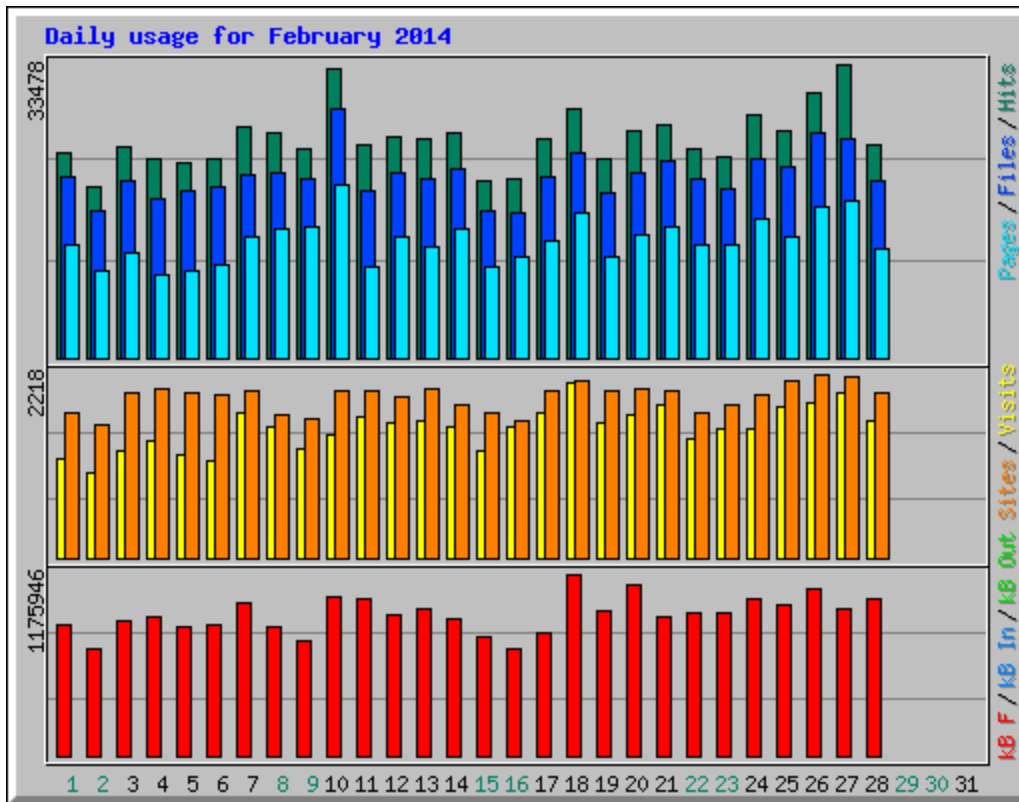

Usage statistics for frlht

Summary Period: February 2014

Generated 03-Mar-2014 06:00 IST

[\[Daily Statistics\]](#) [\[Hourly Statistics\]](#) [\[URLs\]](#) [\[Entry\]](#) [\[Exit\]](#) [\[Sites\]](#) [\[Search\]](#) [\[Users\]](#) [\[Countries\]](#)

Monthly Statistics for February 2014		
Total Hits	700212	
Total Files	581120	
Total Pages	374683	
Total Visits	43590	
Total kB Files	25609115	
Total kB In	0	
Total kB Out	0	
Total Unique Sites	42595	
Total Unique URLs	5146	
Total Unique Usernames	2	
	Avg	Max
Hits per Hour	1041	3971
Hits per Day	25007	33478
Files per Day	20754	28247
Pages per Day	13381	19778
Sites per Day	1521	2218
Visits per Day	1556	2113
kB Files per Day	914611	1175946
kB In per Day	0	0
kB Out per Day	0	0
Hits by Response Code		
Code 200 - OK	82.99%	581120
Code 206 - Partial Content	1.81%	12701
Code 301 - Moved Permanently	0.01%	69
Code 302 - Found	2.95%	20625
Code 304 - Not Modified	1.79%	12555
Code 400 - Bad Request	0.00%	2
Code 401 - Unauthorized	0.00%	34
Code 404 - Not Found	7.04%	49304
Code 405 - Method Not Allowed	0.00%	22
Code 416 - Requested Range Not Satisfiable	0.00%	1
Code 500 - Internal Server Error	3.40%	23779