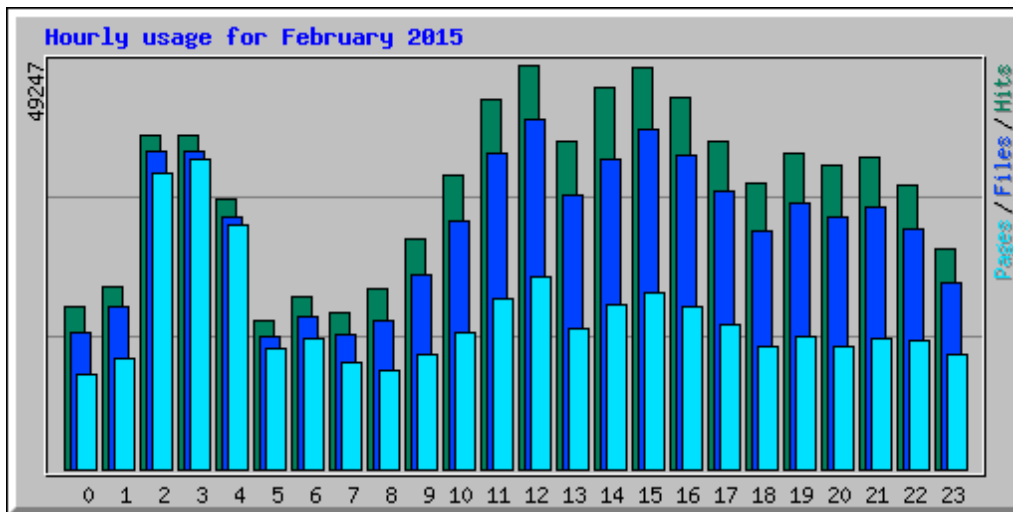

24	25726	3.12%	21239	3.00%	10689	2.40%	1346	3.13%	2386	5.00%	1099112	3.72%	0	0.00%	0	0.00%
25	26296	3.19%	21880	3.09%	11965	2.68%	1400	3.26%	2193	4.60%	933501	3.16%	0	0.00%	0	0.00%
26	29118	3.53%	24573	3.47%	14001	3.14%	1408	3.27%	2275	4.77%	999073	3.38%	0	0.00%	0	0.00%
27	29291	3.55%	24891	3.51%	15127	3.39%	1623	3.77%	2184	4.58%	1064585	3.60%	0	0.00%	0	0.00%
28	21139	2.56%	18110	2.55%	10217	2.29%	1206	2.80%	1948	4.09%	807405	2.73%	0	0.00%	0	0.00%

Hourly Statistics for February 2015																		
Hour	Hits			Files			Pages			kB F		kB In		kB Out				
	Avg	Total		Avg	Total		Avg	Total		Avg	Total	Avg	Total	Avg	Total			
0	708	19833	2.41%	591	16571	2.34%	412	11542	2.59%	28953	810676	2.74%	0	0	0.00%	0	0	0.00%
1	790	22138	2.69%	702	19680	2.78%	481	13494	3.02%	32172	900812	3.05%	0	0	0.00%	0	0	0.00%
2	1449	40599	4.92%	1378	38603	5.44%	1290	36132	8.10%	22075	618107	2.09%	0	0	0.00%	0	0	0.00%
3	1448	40564	4.92%	1382	38719	5.46%	1349	37779	8.47%	18481	517464	1.75%	0	0	0.00%	0	0	0.00%
4	1176	32932	3.99%	1100	30808	4.35%	1062	29740	6.67%	22605	632950	2.14%	0	0	0.00%	0	0	0.00%
5	644	18041	2.19%	573	16050	2.26%	527	14758	3.31%	17561	491694	1.66%	0	0	0.00%	0	0	0.00%
6	752	21071	2.56%	666	18660	2.63%	563	15780	3.54%	18979	531422	1.80%	0	0	0.00%	0	0	0.00%
7	683	19126	2.32%	584	16377	2.31%	459	12864	2.88%	21832	611301	2.07%	0	0	0.00%	0	0	0.00%
8	784	21969	2.66%	648	18164	2.56%	431	12071	2.71%	25142	703974	2.38%	0	0	0.00%	0	0	0.00%
9	997	27941	3.39%	841	23553	3.32%	494	13851	3.10%	35396	991082	3.35%	0	0	0.00%	0	0	0.00%
10	1274	35690	4.33%	1079	30228	4.26%	596	16707	3.74%	42719	1196146	4.05%	0	0	0.00%	0	0	0.00%
11	1609	45058	5.47%	1373	38452	5.42%	738	20682	4.64%	62249	1742960	5.90%	0	0	0.00%	0	0	0.00%
12	1758	49247	5.97%	1517	42496	5.99%	837	23458	5.26%	58175	1628895	5.51%	0	0	0.00%	0	0	0.00%
13	1428	39992	4.85%	1195	33475	4.72%	614	17209	3.86%	54912	1537529	5.20%	0	0	0.00%	0	0	0.00%
14	1660	46494	5.64%	1345	37677	5.31%	713	19985	4.48%	80596	2256687	7.64%	0	0	0.00%	0	0	0.00%
15	1745	48876	5.93%	1476	41341	5.83%	763	21382	4.79%	69919	1957736	6.63%	0	0	0.00%	0	0	0.00%
16	1612	45150	5.48%	1367	38298	5.40%	710	19889	4.46%	101131	2831657	9.58%	0	0	0.00%	0	0	0.00%
17	1424	39891	4.84%	1209	33866	4.78%	629	17632	3.95%	55338	1549470	5.24%	0	0	0.00%	0	0	0.00%
18	1239	34713	4.21%	1033	28936	4.08%	528	14803	3.32%	50324	1409074	4.77%	0	0	0.00%	0	0	0.00%
19	1374	38497	4.67%	1159	32467	4.58%	575	16102	3.61%	54032	1512886	5.12%	0	0	0.00%	0	0	0.00%
20	1325	37107	4.50%	1097	30722	4.33%	530	14862	3.33%	51286	1436009	4.86%	0	0	0.00%	0	0	0.00%
21	1358	38032	4.61%	1136	31817	4.49%	568	15911	3.57%	49208	1377828	4.66%	0	0	0.00%	0	0	0.00%
22	1235	34594	4.20%	1046	29298	4.13%	560	15692	3.52%	45178	1264988	4.28%	0	0	0.00%	0	0	0.00%