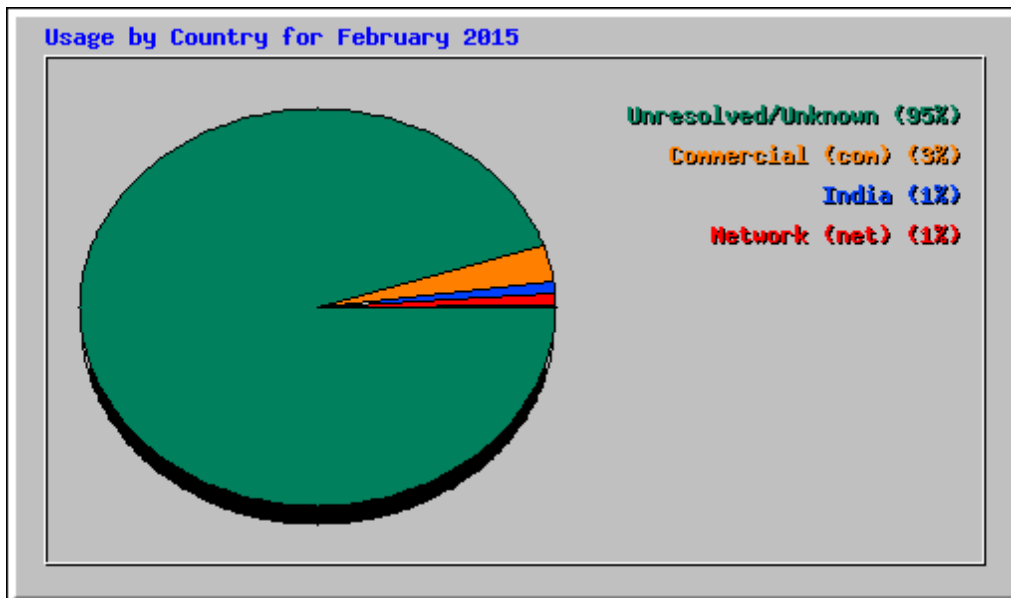

Top 30 of 84 Total Countries											
#	Hits		Files		kB F		kB In		kB Out	Country	
1	786418	95.39%	691557	97.53%	28689376	97.10%	0	0.00%	0	0.00%	Unresolved/Unknown
2	21443	2.60%	21057	2.97%	281161	0.95%	0	0.00%	0	0.00%	Commercial (com)
3	9234	1.12%	7885	1.11%	362250	1.23%	0	0.00%	0	0.00%	India
4	5657	0.69%	5215	0.74%	107756	0.36%	0	0.00%	0	0.00%	Network (net)
5	151	0.02%	126	0.02%	631	0.00%	0	0.00%	0	0.00%	Pakistan
6	123	0.01%	106	0.01%	2701	0.01%	0	0.00%	0	0.00%	United Arab Emirates
7	114	0.01%	100	0.01%	35538	0.12%	0	0.00%	0	0.00%	Sri Lanka
8	112	0.01%	108	0.02%	3124	0.01%	0	0.00%	0	0.00%	Czech Republic
9	79	0.01%	63	0.01%	250	0.00%	0	0.00%	0	0.00%	Netherlands
10	65	0.01%	57	0.01%	2296	0.01%	0	0.00%	0	0.00%	Germany
11	62	0.01%	42	0.01%	2089	0.01%	0	0.00%	0	0.00%	Thailand
12	56	0.01%	52	0.01%	2193	0.01%	0	0.00%	0	0.00%	Australia
13	53	0.01%	43	0.01%	495	0.00%	0	0.00%	0	0.00%	Address Routing (arpa)
14	52	0.01%	51	0.01%	1262	0.00%	0	0.00%	0	0.00%	Japan
15	49	0.01%	34	0.00%	136	0.00%	0	0.00%	0	0.00%	Bangladesh
16	47	0.01%	43	0.01%	1324	0.00%	0	0.00%	0	0.00%	Singapore
17	42	0.01%	35	0.00%	1626	0.01%	0	0.00%	0	0.00%	Educational (edu)
18	39	0.00%	30	0.00%	13362	0.05%	0	0.00%	0	0.00%	Non-Profit (org)
19	37	0.00%	26	0.00%	1427	0.00%	0	0.00%	0	0.00%	Brazil
20	33	0.00%	33	0.00%	6464	0.02%	0	0.00%	0	0.00%	Mexico
21	32	0.00%	27	0.00%	211	0.00%	0	0.00%	0	0.00%	Russian Federation
22	32	0.00%	26	0.00%	686	0.00%	0	0.00%	0	0.00%	United Kingdom
23	27	0.00%	25	0.00%	1830	0.01%	0	0.00%	0	0.00%	Canada
24	25	0.00%	23	0.00%	940	0.00%	0	0.00%	0	0.00%	Bhutan
25	23	0.00%	22	0.00%	466	0.00%	0	0.00%	0	0.00%	Austria
26	23	0.00%	22	0.00%	1150	0.00%	0	0.00%	0	0.00%	Malaysia
27	22	0.00%	18	0.00%	476	0.00%	0	0.00%	0	0.00%	Indonesia
28	22	0.00%	19	0.00%	539	0.00%	0	0.00%	0	0.00%	Poland