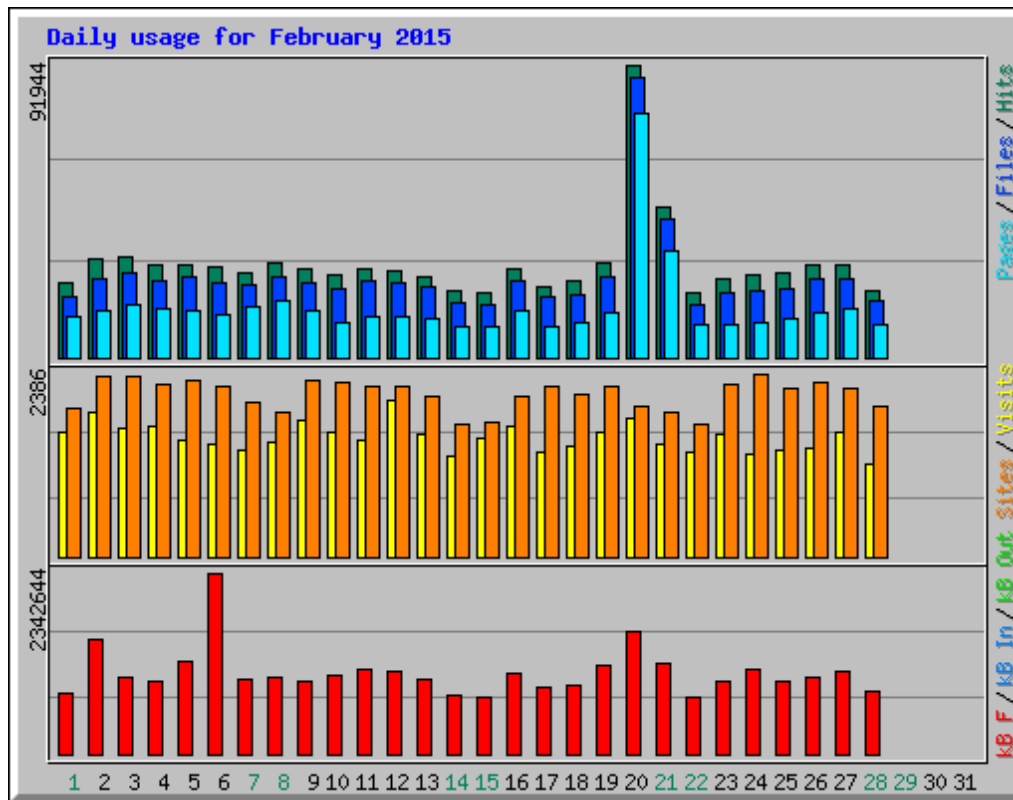

Usage statistics for frlht

Summary Period: February 2015

Generated 19-Mar-2015 06:01 IST

[\[Daily Statistics\]](#) [\[Hourly Statistics\]](#) [\[URLs\]](#) [\[Entry\]](#) [\[Exit\]](#) [\[Sites\]](#) [\[Search\]](#) [\[Users\]](#) [\[Countries\]](#)

Monthly Statistics for February 2015		
Total Hits	824427	
Total Files	709036	
Total Pages	446175	
Total Visits	43008	
Total kB Files	29546829	
Total kB In	0	
Total kB Out	0	
Total Unique Sites	47678	
Total Unique URLs	21483	
Total Unique Usernames	1	
	Avg	Max
Hits per Hour	1226	23751
Hits per Day	29443	91944
Files per Day	25322	88062
Pages per Day	15934	76487
Sites per Day	1702	2386
Visits per Day	1536	2043
kB Files per Day	1055244	2342644
kB In per Day	0	0
kB Out per Day	0	0
Hits by Response Code		
Code 200 - OK	86.00%	709036
Code 206 - Partial Content	2.20%	18123
Code 301 - Moved Permanently	0.01%	49
Code 302 - Found	3.11%	25633
Code 304 - Not Modified	1.57%	12945
Code 400 - Bad Request	0.00%	3
Code 401 - Unauthorized	0.00%	13
Code 404 - Not Found	6.42%	52952
Code 405 - Method Not Allowed	0.01%	68
Code 416 - Requested Range Not Satisfiable	0.00%	1
Code 500 - Internal Server Error	0.68%	5604