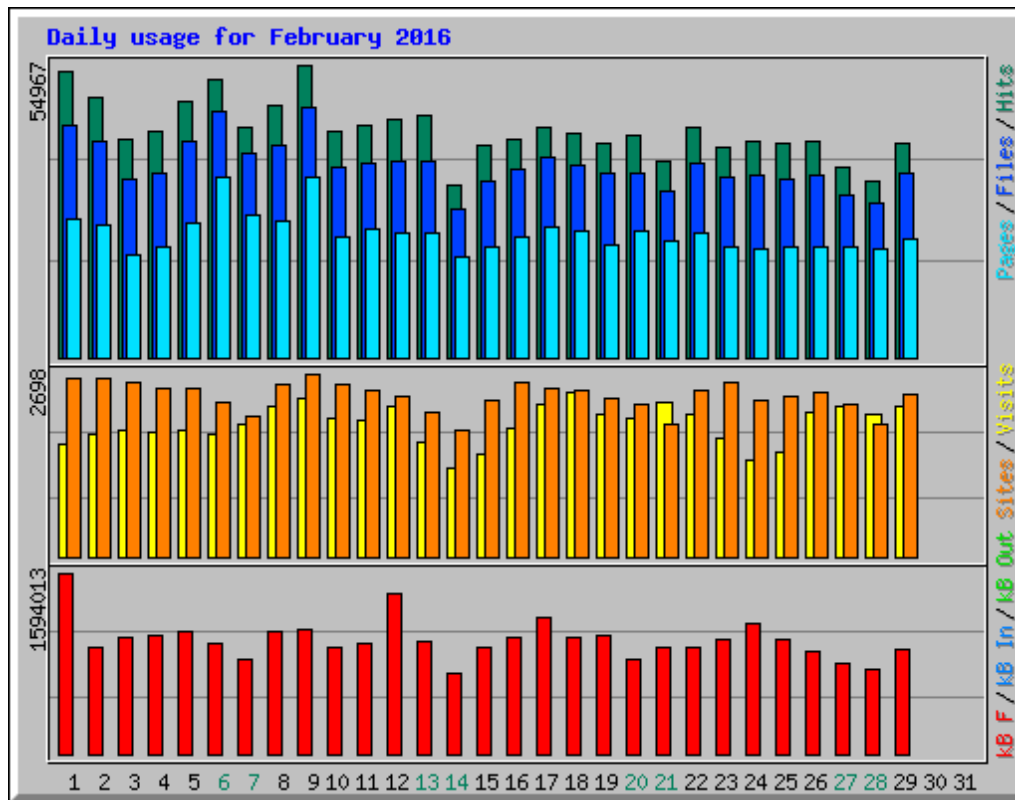

Usage statistics for frlht

Summary Period: February 2016

Generated 10-Mar-2016 06:02 IST

[\[Daily Statistics\]](#) [\[Hourly Statistics\]](#) [\[URLs\]](#) [\[Entry\]](#) [\[Exit\]](#) [\[Sites\]](#) [\[Search\]](#) [\[Users\]](#) [\[Countries\]](#)

Monthly Statistics for February 2016		
Total Hits	1237758	
Total Files	1045753	
Total Pages	676768	
Total Visits	56204	
Total kB Files	29117849	
Total kB In	0	
Total kB Out	0	
Total Unique Sites	50948	
Total Unique URLs	56780	
Total Unique Usernames	2	
	Avg	Max
Hits per Hour	1778	7643
Hits per Day	42681	54967
Files per Day	36060	47023
Pages per Day	23336	33922
Sites per Day	1756	2698
Visits per Day	1938	2434
kB Files per Day	1004064	1594013
kB In per Day	0	0
kB Out per Day	0	0
Hits by Response Code		
Code 200 - OK	84.49%	1045753
Code 206 - Partial Content	0.86%	10688
Code 301 - Moved Permanently	0.02%	191
Code 302 - Found	0.18%	2184
Code 304 - Not Modified	1.24%	15312
Code 400 - Bad Request	0.00%	9
Code 401 - Unauthorized	0.00%	10
Code 403 - Forbidden	8.40%	104014
Code 404 - Not Found	4.77%	59025
Code 405 - Method Not Allowed	0.01%	83
Code 416 - Requested Range Not Satisfiable	0.00%	3
Code 500 - Internal Server Error	0.04%	486