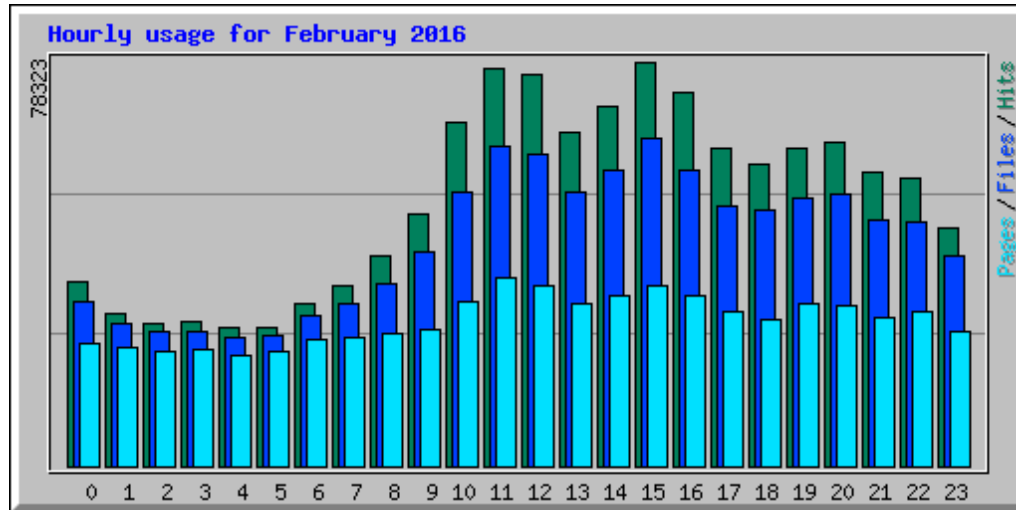

24	40587	3.28%	34068	3.26%	20469	3.02%	1414	2.52%	2310	4.53%	1148047	3.94%	0	0.00%	0	0.00%
25	40050	3.24%	33634	3.22%	20746	3.07%	1534	2.73%	2353	4.62%	1003708	3.45%	0	0.00%	0	0.00%
26	40509	3.27%	34153	3.27%	20751	3.07%	2125	3.78%	2426	4.76%	901891	3.10%	0	0.00%	0	0.00%
27	35605	2.88%	30511	2.92%	20770	3.07%	2224	3.96%	2251	4.42%	788720	2.71%	0	0.00%	0	0.00%
28	33063	2.67%	28815	2.76%	20321	3.00%	2104	3.74%	1947	3.82%	743253	2.55%	0	0.00%	0	0.00%
29	40327	3.26%	34438	3.29%	22139	3.27%	2218	3.95%	2384	4.68%	911128	3.13%	0	0.00%	0	0.00%

Hourly Statistics for February 2016																
Hour	Hits			Files			Pages			kB F		kB In		kB Out		
	Avg	Total		Avg	Total		Avg	Total		Avg	Total	Avg	Total	Avg	Total	
0	1233	35764	2.89%	1100	31919	3.05%	812	23548	3.48%	25528	740318	2.54%	00	0.00%	00	0.00%
1	1015	29460	2.38%	947	27479	2.63%	786	22817	3.37%	23166	671816	2.31%	00	0.00%	00	0.00%
2	952	27608	2.23%	900	26122	2.50%	770	22333	3.30%	16731	485193	1.67%	00	0.00%	00	0.00%
3	971	28159	2.28%	896	26010	2.49%	773	22436	3.32%	17436	505645	1.74%	00	0.00%	00	0.00%
4	925	26830	2.17%	861	24979	2.39%	743	21561	3.19%	14400	417609	1.43%	00	0.00%	00	0.00%
5	919	26656	2.15%	872	25290	2.42%	763	22139	3.27%	13338	386799	1.33%	00	0.00%	00	0.00%
6	1085	31482	2.54%	1005	29148	2.79%	848	24616	3.64%	19632	569327	1.96%	00	0.00%	00	0.00%
7	1209	35076	2.83%	1087	31545	3.02%	857	24879	3.68%	21666	628306	2.16%	00	0.00%	00	0.00%
8	1400	40628	3.28%	1221	35412	3.39%	879	25512	3.77%	27474	796751	2.74%	00	0.00%	00	0.00%
9	1689	48985	3.96%	1425	41349	3.95%	906	26302	3.89%	36360	1054451	3.62%	00	0.00%	00	0.00%
10	2290	66429	5.37%	1828	53038	5.07%	1098	31847	4.71%	53177	1542146	5.30%	00	0.00%	00	0.00%
11	2660	77148	6.23%	2139	62048	5.93%	1252	36312	5.37%	66765	1936173	6.65%	00	0.00%	00	0.00%
12	2614	75829	6.13%	2078	60265	5.76%	1198	34742	5.13%	64710	1876578	6.44%	00	0.00%	00	0.00%
13	2224	64509	5.21%	1826	52954	5.06%	1087	31538	4.66%	58254	1689377	5.80%	00	0.00%	00	0.00%
14	2407	69817	5.64%	1981	57449	5.49%	1131	32808	4.85%	60309	1748974	6.01%	00	0.00%	00	0.00%
15	2700	78323	6.33%	2192	63574	6.08%	1207	35005	5.17%	72671	2107463	7.24%	00	0.00%	00	0.00%
16	2490	72236	5.84%	1979	57412	5.49%	1136	32963	4.87%	77662	2252192	7.73%	00	0.00%	00	0.00%
17	2121	61525	4.97%	1738	50426	4.82%	1027	29797	4.40%	53057	1538653	5.28%	00	0.00%	00	0.00%
18	2013	58405	4.72%	1704	49418	4.73%	979	28396	4.20%	49180	1426210	4.90%	00	0.00%	00	0.00%
19	2128	61713	4.99%	1786	51801	4.95%	1088	31556	4.66%	54230	1572667	5.40%	00	0.00%	00	0.00%
20	2162	62725	5.07%	1817	52693	5.04%	1073	31139	4.60%	51890	1504797	5.17%	00	0.00%	00	0.00%
21	1958	56808	4.59%	1643	47651	4.56%	985	28574	4.22%	45483	1319011	4.53%	00	0.00%	00	0.00%