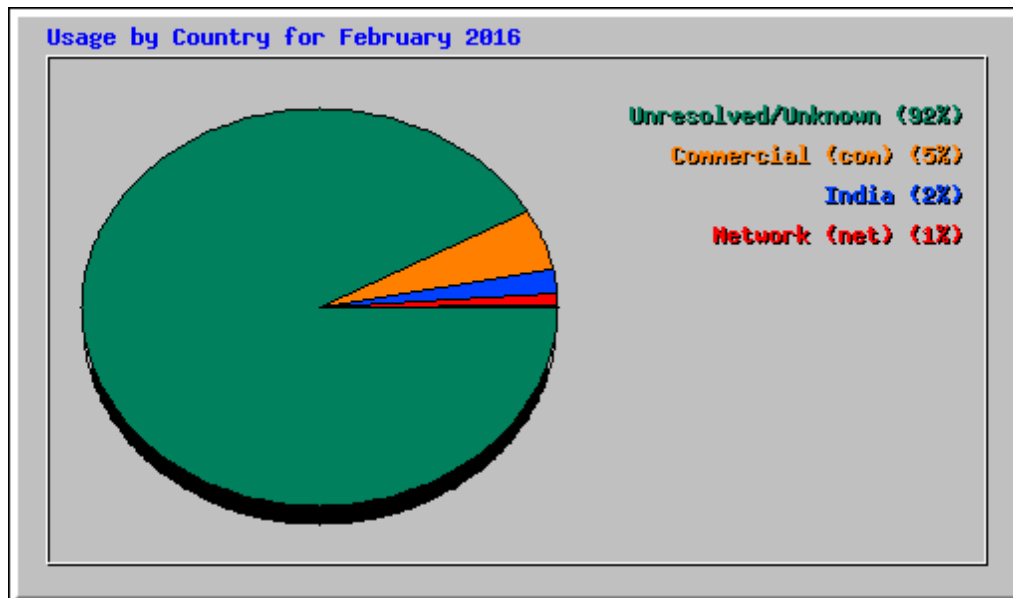

Top 30 of 57 Total Countries											
#	Hits		Files		kB F		kB In		kB Out		Country
1	1136690	91.83%	990067	94.68%	28379579	97.46%	0	0.00%	0	0.00%	Unresolved/Unknown
2	57044	4.61%	52142	4.99%	363358	1.25%	0	0.00%	0	0.00%	Commercial (com)
3	30079	2.43%	9316	0.89%	276269	0.95%	0	0.00%	0	0.00%	India
4	11016	0.89%	3903	0.37%	81958	0.28%	0	0.00%	0	0.00%	Network (net)
5	557	0.05%	259	0.02%	1294	0.00%	0	0.00%	0	0.00%	Norway
6	388	0.03%	105	0.01%	1467	0.01%	0	0.00%	0	0.00%	Pakistan
7	351	0.03%	120	0.01%	1921	0.01%	0	0.00%	0	0.00%	United Arab Emirates
8	263	0.02%	26	0.00%	747	0.00%	0	0.00%	0	0.00%	France
9	259	0.02%	95	0.01%	1165	0.00%	0	0.00%	0	0.00%	Germany
10	167	0.01%	63	0.01%	907	0.00%	0	0.00%	0	0.00%	Australia
11	100	0.01%	50	0.00%	1153	0.00%	0	0.00%	0	0.00%	Educational (edu)
12	88	0.01%	51	0.00%	112	0.00%	0	0.00%	0	0.00%	United Kingdom
13	57	0.00%	30	0.00%	138	0.00%	0	0.00%	0	0.00%	Italy
14	49	0.00%	19	0.00%	1040	0.00%	0	0.00%	0	0.00%	Indonesia
15	42	0.00%	9	0.00%	470	0.00%	0	0.00%	0	0.00%	Russian Federation
16	40	0.00%	15	0.00%	1025	0.00%	0	0.00%	0	0.00%	Japan
17	39	0.00%	13	0.00%	117	0.00%	0	0.00%	0	0.00%	Canada
18	39	0.00%	8	0.00%	54	0.00%	0	0.00%	0	0.00%	Singapore
19	38	0.00%	19	0.00%	20	0.00%	0	0.00%	0	0.00%	Brazil
20	37	0.00%	8	0.00%	46	0.00%	0	0.00%	0	0.00%	Portugal
21	36	0.00%	10	0.00%	471	0.00%	0	0.00%	0	0.00%	South Africa
22	26	0.00%	11	0.00%	25	0.00%	0	0.00%	0	0.00%	Turkey
23	25	0.00%	7	0.00%	520	0.00%	0	0.00%	0	0.00%	Bangladesh
24	24	0.00%	3	0.00%	72	0.00%	0	0.00%	0	0.00%	Non-Profit (org)
25	22	0.00%	9	0.00%	540	0.00%	0	0.00%	0	0.00%	Sri Lanka
26	20	0.00%	6	0.00%	508	0.00%	0	0.00%	0	0.00%	Armenia
27	20	0.00%	2	0.00%	30	0.00%	0	0.00%	0	0.00%	Israel
28	19	0.00%	6	0.00%	44	0.00%	0	0.00%	0	0.00%	Nigeria