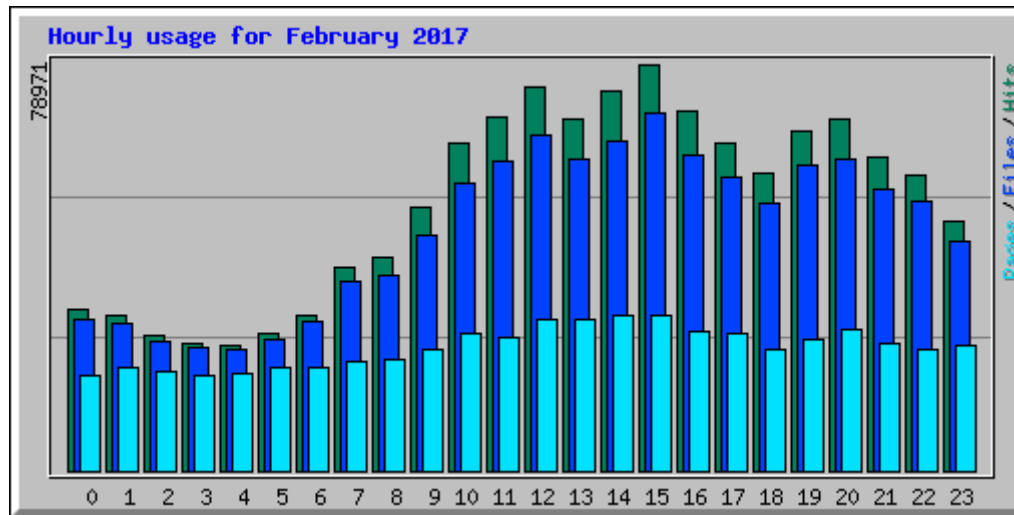

Hourly Statistics for February 2017																		
Hour	Hits			Files			Pages			kB F		kB In		kB Out				
	Avg	Total		Avg	Total		Avg	Total		Avg	Total	Avg	Total	Avg	Total			
0	1113	31176	2.50%	1042	29180	2.60%	657	18415	3.20%	35586	996419	2.94%	0	0	0.00%	0	0	0.00%
1	1072	30042	2.41%	1023	28664	2.55%	715	20041	3.48%	29125	815503	2.41%	0	0	0.00%	0	0	0.00%
2	937	26244	2.11%	900	25224	2.25%	693	19413	3.37%	24189	677289	2.00%	0	0	0.00%	0	0	0.00%
3	883	24735	1.99%	855	23953	2.13%	655	18349	3.19%	25344	709618	2.10%	0	0	0.00%	0	0	0.00%
4	875	24504	1.97%	842	23595	2.10%	669	18758	3.26%	23552	659470	1.95%	0	0	0.00%	0	0	0.00%
5	951	26644	2.14%	912	25546	2.28%	713	19977	3.47%	25594	716644	2.12%	0	0	0.00%	0	0	0.00%
6	1074	30092	2.42%	1035	28989	2.58%	718	20117	3.49%	28931	810069	2.39%	0	0	0.00%	0	0	0.00%
7	1412	39562	3.18%	1319	36943	3.29%	759	21267	3.69%	36389	1018892	3.01%	0	0	0.00%	0	0	0.00%
8	1474	41287	3.32%	1353	37889	3.38%	766	21450	3.73%	34454	964715	2.85%	0	0	0.00%	0	0	0.00%
9	1826	51145	4.11%	1633	45728	4.08%	844	23656	4.11%	45564	1275804	3.77%	0	0	0.00%	0	0	0.00%
10	2267	63487	5.10%	1987	55639	4.96%	958	26834	4.66%	58935	1650187	4.88%	0	0	0.00%	0	0	0.00%
11	2449	68585	5.51%	2149	60174	5.36%	924	25873	4.49%	62599	1752784	5.18%	0	0	0.00%	0	0	0.00%
12	2664	74604	5.99%	2326	65149	5.81%	1050	29404	5.11%	69598	1948736	5.76%	0	0	0.00%	0	0	0.00%
13	2441	68356	5.49%	2162	60538	5.39%	1053	29484	5.12%	64700	1811588	5.35%	0	0	0.00%	0	0	0.00%
14	2629	73614	5.91%	2279	63826	5.69%	1077	30160	5.24%	68274	1911664	5.65%	0	0	0.00%	0	0	0.00%
15	2820	78971	6.34%	2479	69422	6.19%	1071	30013	5.21%	70509	1974260	5.83%	0	0	0.00%	0	0	0.00%
16	2492	69781	5.60%	2182	61096	5.44%	967	27085	4.70%	70375	1970501	5.82%	0	0	0.00%	0	0	0.00%
17	2274	63686	5.11%	2037	57049	5.08%	949	26596	4.62%	61002	1708055	5.05%	0	0	0.00%	0	0	0.00%