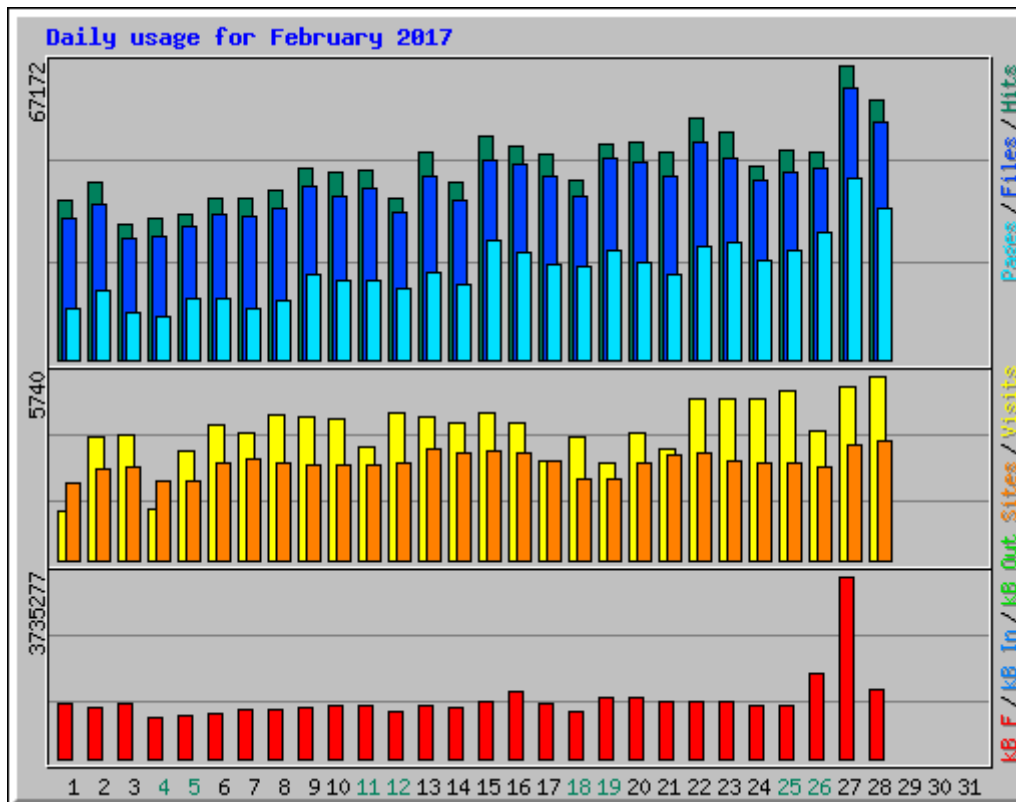

# Usage statistics for frlht

Summary Period: February 2017

Generated 01-Mar-2017 06:03 IST

[\[Daily Statistics\]](#) [\[Hourly Statistics\]](#) [\[URLs\]](#) [\[Entry\]](#) [\[Exit\]](#) [\[Sites\]](#) [\[Search\]](#) [\[Countries\]](#)

<b>Monthly Statistics for February 2017</b>		
Total Hits	<b>1245220</b>	
Total Files	<b>1122116</b>	
Total Pages	<b>575681</b>	
Total Visits	<b>114147</b>	
Total kB Files	<b>33838340</b>	
Total kB In	<b>0</b>	
Total kB Out	<b>0</b>	
Total Unique Sites	<b>53127</b>	
Total Unique URLs	<b>235721</b>	
	<b>Avg</b>	<b>Max</b>
Hits per Hour	<b>1853</b>	<b>8762</b>
Hits per Day	<b>44472</b>	<b>67172</b>
Files per Day	<b>40075</b>	<b>61972</b>
Pages per Day	<b>20560</b>	<b>41467</b>
Sites per Day	<b>1897</b>	<b>3718</b>
Visits per Day	<b>4076</b>	<b>5740</b>
kB Files per Day	<b>1208512</b>	<b>3735277</b>
kB In per Day	<b>0</b>	<b>0</b>
kB Out per Day	<b>0</b>	<b>0</b>
<b>Hits by Response Code</b>		
Code 200 - OK	90.11%	<b>1122116</b>
Code 206 - Partial Content	0.32%	<b>3970</b>
Code 301 - Moved Permanently	0.02%	<b>229</b>
Code 302 - Found	0.05%	<b>616</b>
Code 304 - Not Modified	1.28%	<b>15895</b>

Daily Statistics for February 2017														
Day	Hits		Files		Pages		Visits		Sites		kB F		kB In	kB Out
1	36357	2.92%	32245	2.87%	11523	2.00%	1524	1.34%	2412	4.54%	1117956	3.30%	0	0.00%
2	40295	3.24%	35441	3.16%	15755	2.74%	3857	3.38%	2844	5.35%	1029358	3.04%	0	0.00%
3	30739	2.47%	27725	2.47%	10940	1.90%	3906	3.42%	2881	5.42%	1144460	3.38%	0	0.00%
4	31987	2.57%	28144	2.51%	10020	1.74%	1571	1.38%	2486	4.68%	830758	2.46%	0	0.00%
5	33018	2.65%	30377	2.71%	14105	2.45%	3393	2.97%	2453	4.62%	883815	2.61%	0	0.00%