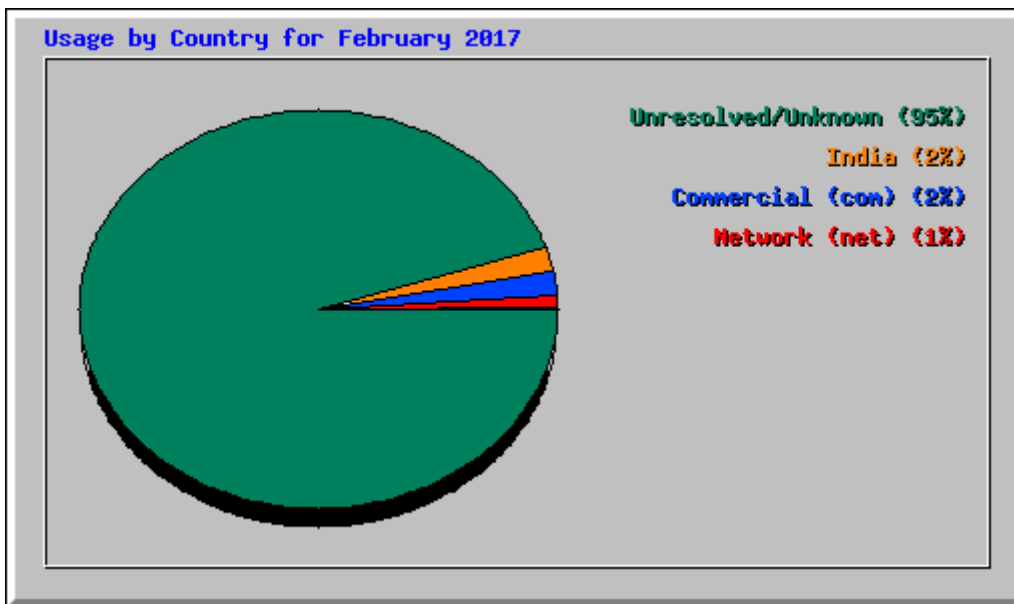

Top 30 of 62 Total Countries											
#	Hits		Files		kB F		kB In	kB Out	Country		
1	1186906	95.32%	1099401	97.98%	33479295	98.94%	0	0.00%	0	0.00%	Unresolved/Unknown
2	22790	1.83%	9011	0.80%	164213	0.49%	0	0.00%	0	0.00%	India
3	21384	1.72%	10475	0.93%	92313	0.27%	0	0.00%	0	0.00%	Commercial (com)
4	7608	0.61%	2867	0.26%	57806	0.17%	0	0.00%	0	0.00%	Network (net)
5	3533	0.28%	3477	0.31%	28407	0.08%	0	0.00%	0	0.00%	European Union
6	793	0.06%	9	0.00%	310	0.00%	0	0.00%	0	0.00%	Czech Republic
7	304	0.02%	122	0.01%	3521	0.01%	0	0.00%	0	0.00%	Pakistan
8	277	0.02%	131	0.01%	441	0.00%	0	0.00%	0	0.00%	Netherlands
9	250	0.02%	55	0.00%	284	0.00%	0	0.00%	0	0.00%	Russian Federation
10	163	0.01%	108	0.01%	536	0.00%	0	0.00%	0	0.00%	France
11	162	0.01%	51	0.00%	2355	0.01%	0	0.00%	0	0.00%	United Arab Emirates
12	135	0.01%	48	0.00%	408	0.00%	0	0.00%	0	0.00%	Canada
13	89	0.01%	49	0.00%	1333	0.00%	0	0.00%	0	0.00%	Educational (edu)
14	78	0.01%	21	0.00%	53	0.00%	0	0.00%	0	0.00%	Portugal
15	76	0.01%	27	0.00%	274	0.00%	0	0.00%	0	0.00%	Nepal
16	60	0.00%	22	0.00%	659	0.00%	0	0.00%	0	0.00%	Italy