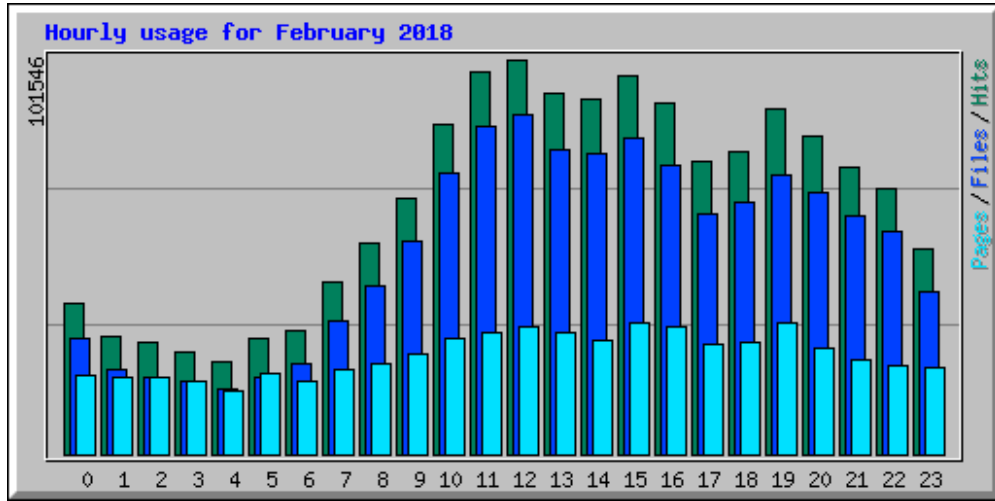

25	46473	3.00%	38036	3.01%	18341	2.99%	6896	5.34%	2656	5.03%	962430	3.02%	0	0.00%	0	0.00%
26	56660	3.66%	47717	3.78%	18055	2.95%	5763	4.47%	2920	5.53%	1018638	3.19%	0	0.00%	0	0.00%
27	59093	3.82%	49671	3.93%	23137	3.78%	5829	4.52%	3074	5.82%	1105256	3.47%	0	0.00%	0	0.00%
28	49107	3.17%	43726	3.46%	17708	2.89%	1950	1.51%	2307	4.37%	1048932	3.29%	0	0.00%	0	0.00%

Hourly Statistics for February 2018																		
Hour	Hits			Files			Pages			kB F		kB In		kB Out				
	Avg	Total	%	Avg	Total	%	Avg	Total	%	Avg	Total	Avg	Total	Avg	Total			
0	1381	38682	2.50%	1055	29544	2.34%	723	20257	3.31%	27215	762012	2.39%	0	0	0.00%	0	0	0.00%
1	1087	30459	1.97%	773	21671	1.71%	707	19806	3.23%	19737	552640	1.73%	0	0	0.00%	0	0	0.00%
2	1031	28891	1.87%	710	19881	1.57%	704	19738	3.22%	18567	519867	1.63%	0	0	0.00%	0	0	0.00%
3	938	26291	1.70%	670	18781	1.49%	670	18774	3.06%	18267	511467	1.60%	0	0	0.00%	0	0	0.00%
4	842	23583	1.52%	594	16656	1.32%	581	16271	2.66%	17817	498862	1.56%	0	0	0.00%	0	0	0.00%
5	1059	29663	1.92%	713	19989	1.58%	737	20654	3.37%	17344	485629	1.52%	0	0	0.00%	0	0	0.00%
6	1129	31623	2.04%	836	23429	1.85%	664	18595	3.03%	19070	533949	1.67%	0	0	0.00%	0	0	0.00%
7	1573	44059	2.85%	1216	34070	2.70%	784	21953	3.58%	27627	773565	2.43%	0	0	0.00%	0	0	0.00%
8	1946	54492	3.52%	1553	43508	3.44%	837	23436	3.83%	34118	955309	3.00%	0	0	0.00%	0	0	0.00%
9	2350	65813	4.25%	1955	54759	4.33%	913	25578	4.17%	44087	1234426	3.87%	0	0	0.00%	0	0	0.00%
10	3036	85027	5.49%	2579	72217	5.71%	1054	29515	4.82%	54413	1523558	4.78%	0	0	0.00%	0	0	0.00%
11	3503	98108	6.34%	3015	84437	6.68%	1120	31371	5.12%	103204	2889716	9.06%	0	0	0.00%	0	0	0.00%
12	3626	101546	6.56%	3112	87160	6.90%	1165	32646	5.33%	95006	2660180	8.34%	0	0	0.00%	0	0	0.00%
13	3305	92542	5.98%	2801	78455	6.21%	1108	31049	5.07%	63621	1781389	5.58%	0	0	0.00%	0	0	0.00%
14	3252	91056	5.88%	2764	77401	6.12%	1037	29038	4.74%	67094	1878619	5.89%	0	0	0.00%	0	0	0.00%
15	3476	97343	6.29%	2902	81272	6.43%	1202	33668	5.50%	69152	1936242	6.07%	0	0	0.00%	0	0	0.00%
16	3220	90181	5.83%	2658	74426	5.89%	1166	32655	5.33%	68276	1911734	5.99%	0	0	0.00%	0	0	0.00%
17	2681	75095	4.85%	2208	61846	4.89%	1001	28028	4.57%	56448	1580538	4.96%	0	0	0.00%	0	0	0.00%
18	2779	77838	5.03%	2307	64617	5.11%	1033	28924	4.72%	57805	1618548	5.07%	0	0	0.00%	0	0	0.00%
19	3163	88568	5.72%	2572	72027	5.70%	1204	33734	5.51%	58332	1633286	5.12%	0	0	0.00%	0	0	0.00%
20	2918	81716	5.28%	2397	67131	5.31%	980	27465	4.48%	61765	1729424	5.42%	0	0	0.00%	0	0	0.00%
21	2639	73898	4.77%	2195	61482	4.86%	871	24406	3.98%	55276	1547716	4.85%	0	0	0.00%	0	0	0.00%
22	2445	68475	4.42%	2041	57162	4.52%	818	22910	3.74%	47887	1340846	4.20%	0	0	0.00%	0	0	0.00%
23	1883	52725	3.41%	1498	41947	3.32%	793	22220	3.63%	37026	1036733	3.25%	0	0	0.00%	0	0	0.00%