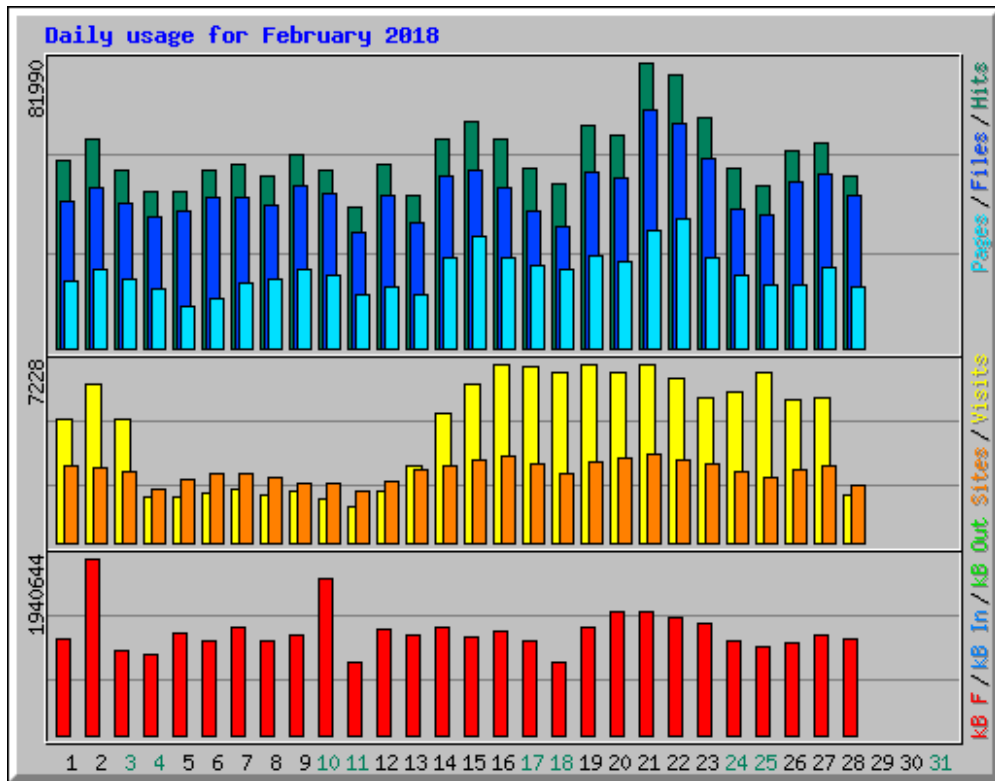

Usage statistics for frlht

Summary Period: February 2018
Generated 14-Mar-2018 06:09 IST

[\[Daily Statistics\]](#) [\[Hourly Statistics\]](#) [\[URLs\]](#) [\[Entry\]](#) [\[Exit\]](#) [\[Sites\]](#) [\[Search\]](#) [\[Users\]](#) [\[Countries\]](#)

Monthly Statistics for February 2018		
Total Hits	1547674	
Total Files	1263868	
Total Pages	612691	
Total Visits	129026	
Total kB Files	31896254	
Total kB In	0	
Total kB Out	0	
Total Unique Sites	52821	
Total Unique URLs	143055	
Total Unique Usernames	1	
	Avg	Max
Hits per Hour	2303	6912
Hits per Day	55274	81990
Files per Day	45138	68293
Pages per Day	21881	37329
Sites per Day	1886	3592
Visits per Day	4608	7228
kB Files per Day	1139152	1940644
kB In per Day	0	0
kB Out per Day	0	0
Hits by Response Code		
Code 200 - OK	81.66%	1263868
Code 206 - Partial Content	0.24%	3719
Code 301 - Moved Permanently	0.03%	460
Code 302 - Found	1.49%	23059
Code 303 - See Other	0.02%	340
Code 304 - Not Modified	1.20%	18584
Code 307 - Moved Temporarily	12.60%	195057
Code 400 - Bad Request	0.06%	885
Code 401 - Unauthorized	0.00%	27
Code 403 - Forbidden	1.06%	16361
Code 404 - Not Found	1.62%	24998
Code 405 - Method Not Allowed	0.00%	2
Code 500 - Internal Server Error	0.02%	314