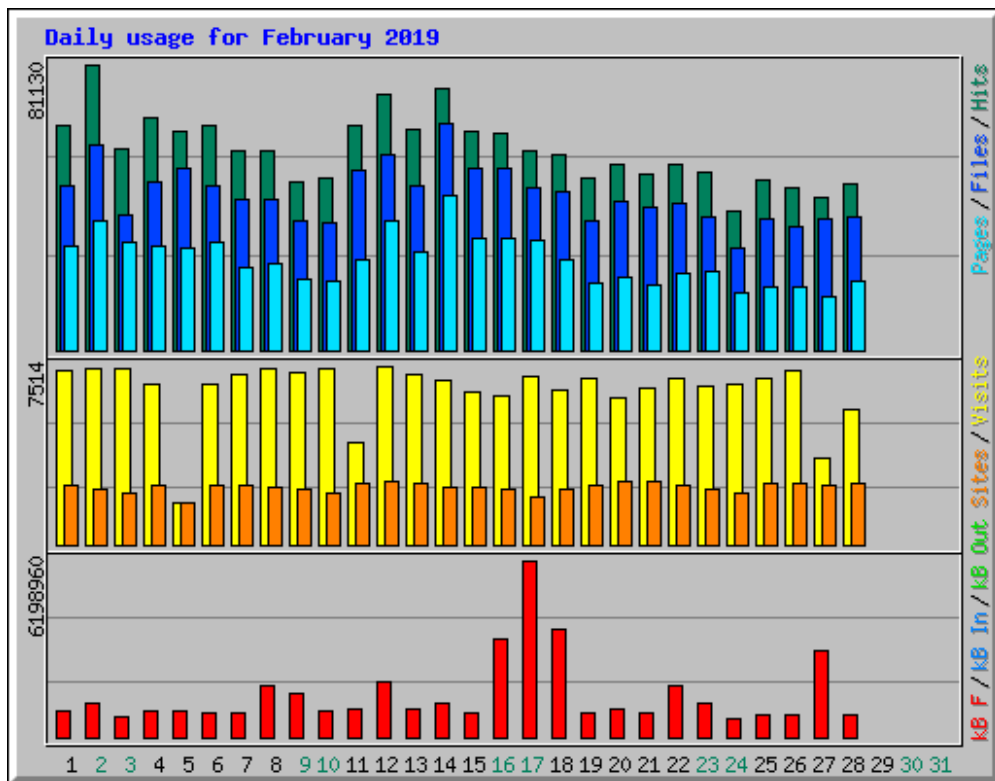

Usage statistics for frlht

Summary Period: February 2019
Generated 14-Mar-2019 06:00 IST

[\[Daily Statistics\]](#) [\[Hourly Statistics\]](#) [\[URLs\]](#) [\[Entry\]](#) [\[Exit\]](#) [\[Sites\]](#) [\[Search\]](#) [\[Countries\]](#)

Monthly Statistics for February 2019		
Total Hits	1591306	
Total Files	1235334	
Total Pages	716355	
Total Visits	181135	
Total kB Files	41863192	
Total kB In	0	
Total kB Out	0	
Total Unique Sites	38683	
Total Unique URLs	139123	
	Avg	Max
Hits per Hour	2368	14478
Hits per Day	56832	81130
Files per Day	44119	64025
Pages per Day	25584	43752
Sites per Day	1381	2689
Visits per Day	6469	7514
kB Files per Day	1495114	6198960
kB In per Day	0	0
kB Out per Day	0	0
Hits by Response Code		
Code 200 - OK	77.63%	1235334
Code 206 - Partial Content	0.23%	3649
Code 301 - Moved Permanently	0.02%	336
Code 302 - Found	1.97%	31290
Code 303 - See Other	0.02%	328
Code 304 - Not Modified	0.43%	6856
Code 307 - Moved Temporarily	15.13%	240794
Code 400 - Bad Request	0.04%	635
Code 401 - Unauthorized	0.00%	13
Code 403 - Forbidden	0.98%	15591
Code 404 - Not Found	3.48%	55421
Code 405 - Method Not Allowed	0.00%	12
Code 500 - Internal Server Error	0.07%	1047