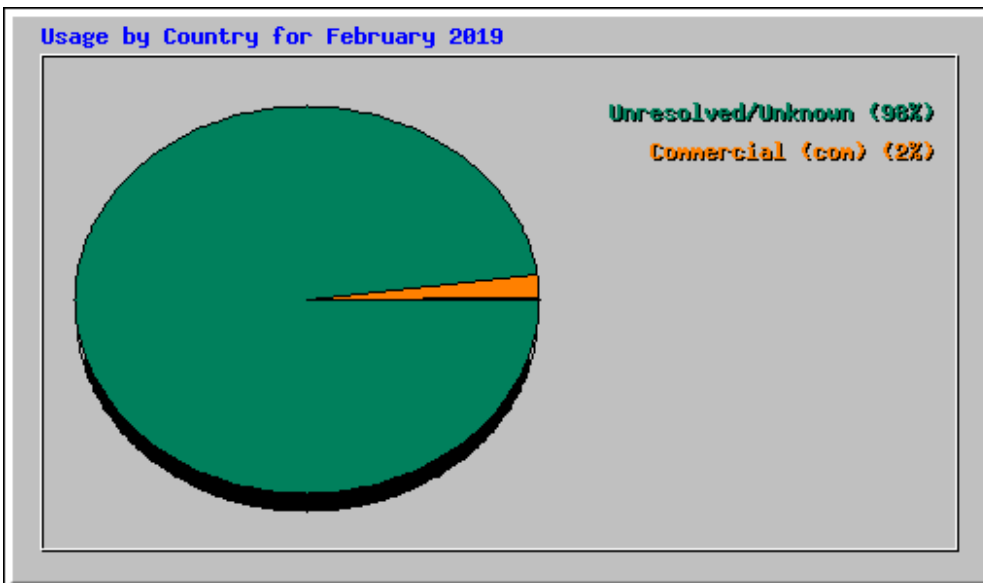

Top 10 of 38683 Total Sites By kB F													
#	Hits		Files		kB F		kB In		kB Out		Visits		Hostname
1	26165	1.64%	26156	2.12%	11706998	27.96%	0	0.00%	0	0.00%	649	0.36%	185.234.218.22
2	736	0.05%	736	0.06%	711514	1.70%	0	0.00%	0	0.00%	15	0.01%	103.253.75.44
3	37361	2.35%	35764	2.90%	586728	1.40%	0	0.00%	0	0.00%	200	0.11%	64.233.173.175
4	35579	2.24%	34128	2.76%	582489	1.39%	0	0.00%	0	0.00%	216	0.12%	64.233.173.179
5	36282	2.28%	34685	2.81%	574871	1.37%	0	0.00%	0	0.00%	212	0.12%	64.233.173.177
6	666	0.04%	666	0.05%	447321	1.07%	0	0.00%	0	0.00%	6	0.00%	96.125.170.40
7	630	0.04%	630	0.05%	446741	1.07%	0	0.00%	0	0.00%	5	0.00%	134.0.14.83
8	841	0.05%	841	0.07%	424351	1.01%	0	0.00%	0	0.00%	3	0.00%	212.64.28.193
9	841	0.05%	841	0.07%	419939	1.00%	0	0.00%	0	0.00%	6	0.00%	95.183.6.207
10	634	0.04%	634	0.05%	411550	0.98%	0	0.00%	0	0.00%	4	0.00%	104.236.215.3

Top 30 of 41 Total Countries