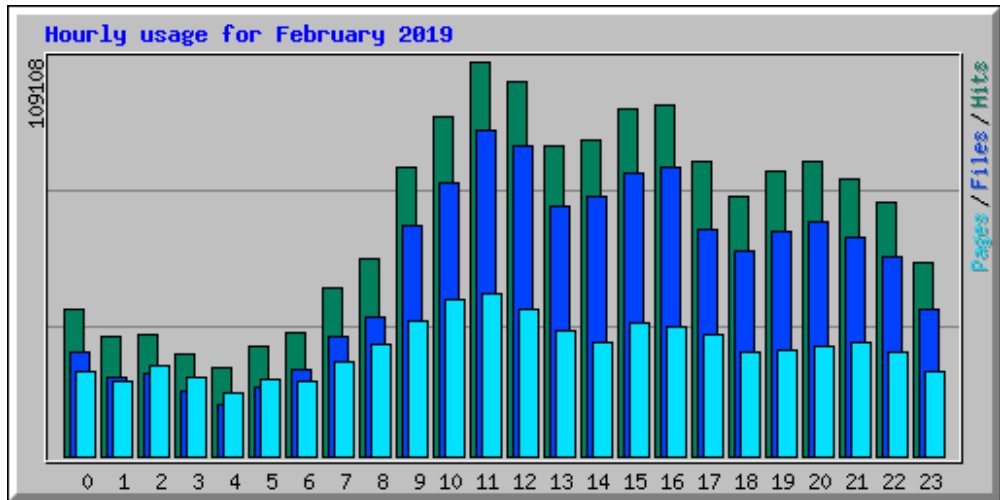

25	48280	3.03%	37463	3.03%	18088	2.53%	7005	3.87%	2543	6.57%	807961	1.93%	0	0.00%	0	0.00%
26	46256	2.91%	35056	2.84%	17661	2.47%	7270	4.01%	2575	6.66%	796150	1.90%	0	0.00%	0	0.00%
27	43527	2.74%	37047	3.00%	15016	2.10%	3604	1.99%	2487	6.43%	3063128	7.32%	0	0.00%	0	0.00%
28	47457	2.98%	37901	3.07%	19609	2.74%	5684	3.14%	2601	6.72%	799170	1.91%	0	0.00%	0	0.00%

Hourly Statistics for February 2019																		
Hour	Hits			Files			Pages			kB F		kB In		kB Out				
	Avg	Total		Avg	Total		Avg	Total		Avg	Total	Avg	Total	Avg	Total			
0	1453	40693	2.56%	1020	28579	2.31%	828	23184	3.24%	54751	1533034	3.66%	0	0	0.00%	0	0	0.00%
1	1175	32921	2.07%	771	21588	1.75%	737	20663	2.88%	51290	1436127	3.43%	0	0	0.00%	0	0	0.00%
2	1203	33710	2.12%	810	22690	1.84%	899	25180	3.52%	149068	4173906	9.97%	0	0	0.00%	0	0	0.00%
3	1009	28266	1.78%	633	17743	1.44%	768	21522	3.00%	51355	1437943	3.43%	0	0	0.00%	0	0	0.00%
4	866	24255	1.52%	502	14070	1.14%	628	17591	2.46%	13555	379533	0.91%	0	0	0.00%	0	0	0.00%
5	1081	30279	1.90%	690	19346	1.57%	763	21372	2.98%	50864	1424196	3.40%	0	0	0.00%	0	0	0.00%
6	1227	34383	2.16%	856	23971	1.94%	742	20777	2.90%	66301	1856426	4.43%	0	0	0.00%	0	0	0.00%
7	1669	46755	2.94%	1180	33052	2.68%	934	26169	3.65%	43210	1209888	2.89%	0	0	0.00%	0	0	0.00%
8	1939	54316	3.41%	1376	38545	3.12%	1095	30680	4.28%	33409	935451	2.23%	0	0	0.00%	0	0	0.00%
9	2858	80051	5.03%	2279	63830	5.17%	1327	37163	5.19%	43595	1220659	2.92%	0	0	0.00%	0	0	0.00%
10	3350	93801	5.89%	2699	75595	6.12%	1537	43057	6.01%	51306	1436564	3.43%	0	0	0.00%	0	0	0.00%
11	3896	109108	6.86%	3212	89961	7.28%	1599	44774	6.25%	58047	1625319	3.88%	0	0	0.00%	0	0	0.00%
12	3691	103373	6.50%	3053	85489	6.92%	1444	40443	5.65%	128803	3606471	8.61%	0	0	0.00%	0	0	0.00%
13	3065	85835	5.39%	2458	68827	5.57%	1229	34433	4.81%	90521	2534593	6.05%	0	0	0.00%	0	0	0.00%
14	3124	87479	5.50%	2558	71624	5.80%	1132	31696	4.42%	63196	1769497	4.23%	0	0	0.00%	0	0	0.00%
15	3421	95810	6.02%	2789	78102	6.32%	1315	36843	5.14%	66137	1851841	4.42%	0	0	0.00%	0	0	0.00%
16	3456	96782	6.08%	2842	79601	6.44%	1269	35538	4.96%	84807	2374605	5.67%	0	0	0.00%	0	0	0.00%
17	2907	81400	5.12%	2235	62582	5.07%	1205	33740	4.71%	47042	1317178	3.15%	0	0	0.00%	0	0	0.00%
18	2555	71557	4.50%	2016	56460	4.57%	1029	28813	4.02%	75329	2109210	5.04%	0	0	0.00%	0	0	0.00%
19	2808	78629	4.94%	2225	62312	5.04%	1044	29232	4.08%	48546	1359295	3.25%	0	0	0.00%	0	0	0.00%
20	2904	81312	5.11%	2322	65016	5.26%	1078	30209	4.22%	48916	1369640	3.27%	0	0	0.00%	0	0	0.00%
21	2743	76810	4.83%	2153	60300	4.88%	1124	31475	4.39%	86642	2425986	5.80%	0	0	0.00%	0	0	0.00%
22	2511	70323	4.42%	1972	55228	4.47%	1018	28509	3.98%	50918	1425693	3.41%	0	0	0.00%	0	0	0.00%
23	1909	53458	3.36%	1457	40823	3.30%	831	23292	3.25%	37505	1050140	2.51%	0	0	0.00%	0	0	0.00%