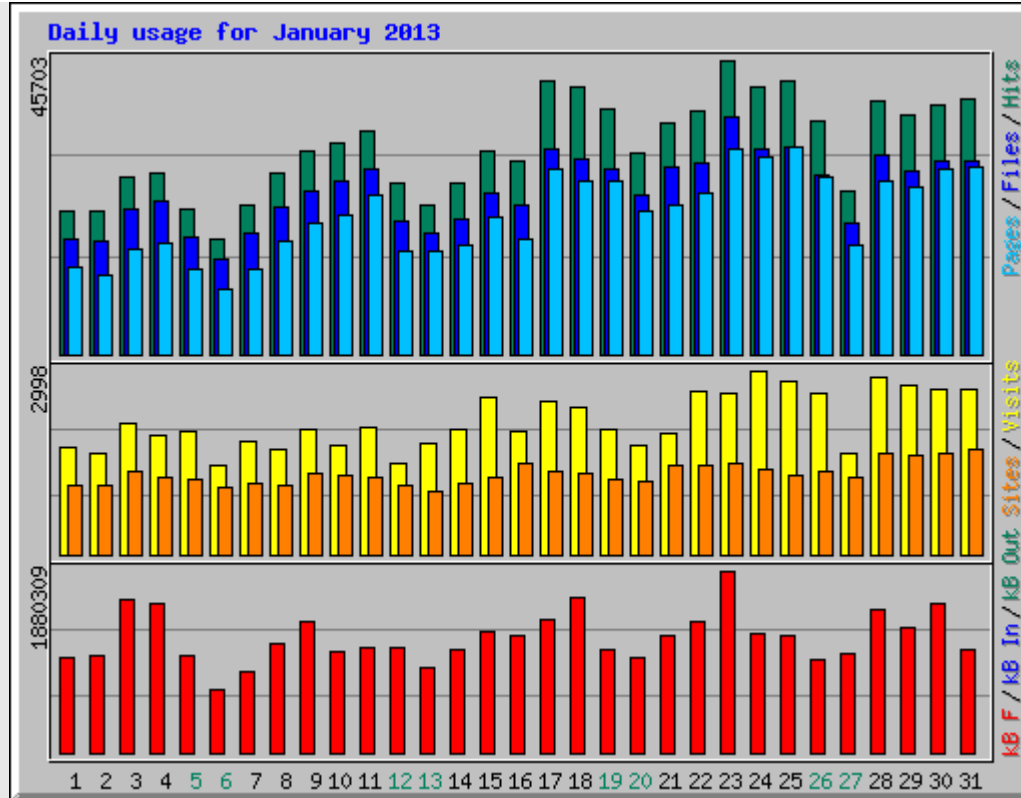

Usage Statistics for envis.frlht.org.in

Summary Period: January 2013

Generated 01-Feb-2013 10:01 IST

[\[Daily Statistics\]](#) [\[Hourly Statistics\]](#) [\[URLs\]](#) [\[Entry\]](#) [\[Exit\]](#) [\[Sites\]](#) [\[Users\]](#) [\[Locations\]](#)

Monthly Statistics for January 2013		
Total Hits	1001638	
Total Files	788271	
Total Pages	671261	
Total Visits	66945	
Total kB Files	36953324	
Total kB In	0	
Total kB Out	0	
Total Unique Sites	28244	
Total Unique URLs	4109	
Total Unique Usernames	3	
	Avg	Max
Hits per Hour	1346	3879
Hits per Day	32310	45703
Files per Day	25428	36723
Pages per Day	21653	32202
Visits per Day	2159	2998
kB Files per Day	1192043	1880309
kB In per Day	0	0
kB Out per Day	0	0
Hits by Response Code		
Undefined response code	2	
Code 200 - OK	788271	
Code 206 - Partial Content	13178	
Code 301 - Moved Permanently	311	
Code 302 - Found	85911	
Code 304 - Not Modified	14642	
Code 400 - Bad Request	68	
Code 401 - Unauthorized	5	
Code 403 - Forbidden	73	
Code 404 - Not Found	62542	
Code 405 - Method Not Allowed	96	
Code 416 - Requested Range Not Satisfiable	7	
Code 500 - Internal Server Error	36532	