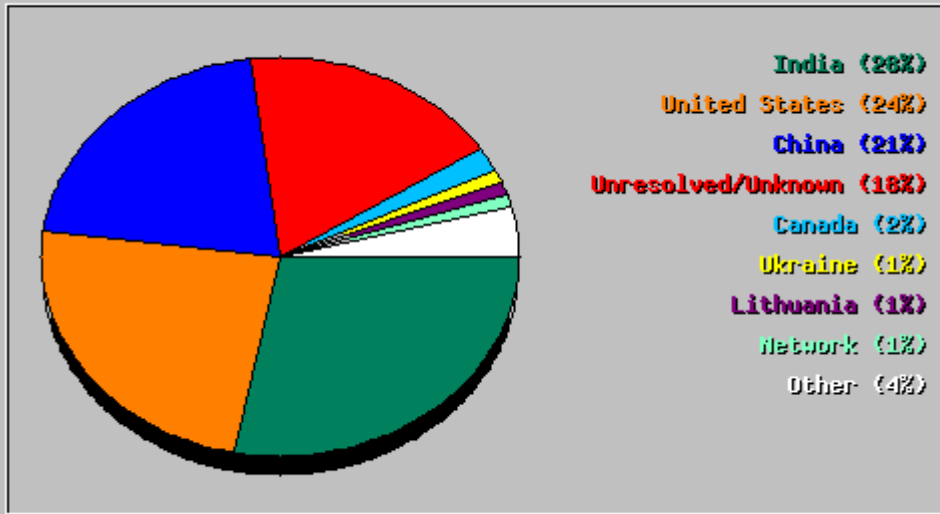

5	476	0.05%	468	0.06%	489048	1.32%	0	0.00%	0	0.00%	185	0.28%	115.249.252.3
6	578	0.06%	559	0.07%	379820	1.03%	0	0.00%	0	0.00%	1	0.00%	66.249.76.14
7	158	0.02%	100	0.01%	213980	0.58%	0	0.00%	0	0.00%	2	0.00%	101.62.30.191
8	228	0.02%	228	0.03%	205714	0.56%	0	0.00%	0	0.00%	139	0.21%	184.22.183.114
9	6153	0.61%	5481	0.70%	199534	0.54%	0	0.00%	0	0.00%	152	0.23%	115.119.132.130
10	220	0.02%	215	0.03%	173890	0.47%	0	0.00%	0	0.00%	78	0.12%	117.203.50.3

Top 3 of 3 Total Usernames

#	Hits		Files		kB F		kB In		kB Out		Visits	Username	
1	48	0.00%	48	0.01%	193	0.00%	0	0.00%	0	0.00%	8	0.01%	deeptroot
2	1	0.00%	1	0.00%	133	0.00%	0	0.00%	0	0.00%	1	0.00%	giriya.eshwaraiah
3	1	0.00%	1	0.00%	40	0.00%	0	0.00%	0	0.00%	1	0.00%	mooi

Usage by Location for January 2013

Top 30 of 145 Total Locations

#	Hits		Files		kB F		kB In		kB Out		Location
1	275704	27.53%	236102	29.95%	14806231	40.07%	0	0.00%	0	0.00%	India
2	243851	24.35%	215758	27.37%	9954235	26.94%	0	0.00%	0	0.00%	United States
3	205363	20.50%	133743	16.97%	1272674	3.44%	0	0.00%	0	0.00%	China
4	176549	17.63%	136983	17.38%	7218157	19.53%	0	0.00%	0	0.00%	Unresolved/Unknown
5	17858	1.78%	12753	1.62%	415099	1.12%	0	0.00%	0	0.00%	Canada
6	10821	1.08%	7962	1.01%	140254	0.38%	0	0.00%	0	0.00%	Ukraine
7	9697	0.97%	6331	0.80%	85787	0.23%	0	0.00%	0	0.00%	Lithuania
8	6222	0.62%	5635	0.71%	78116	0.21%	0	0.00%	0	0.00%	Network
9	4019	0.40%	3516	0.45%	165832	0.45%	0	0.00%	0	0.00%	Great Britain (UK)
10	2959	0.30%	2365	0.30%	172443	0.47%	0	0.00%	0	0.00%	Malaysia
11	2954	0.29%	2031	0.26%	173070	0.47%	0	0.00%	0	0.00%	France
12	2835	0.28%	2570	0.33%	119111	0.32%	0	0.00%	0	0.00%	US Commercial
13	2777	0.28%	2350	0.30%	139262	0.38%	0	0.00%	0	0.00%	Germany
14	2615	0.26%	2399	0.30%	66314	0.18%	0	0.00%	0	0.00%	Netherlands
15	2574	0.26%	1941	0.25%	96885	0.26%	0	0.00%	0	0.00%	Pakistan
16	2266	0.23%	2075	0.26%	127862	0.35%	0	0.00%	0	0.00%	Sri Lanka
17	1665	0.17%	1392	0.18%	136896	0.37%	0	0.00%	0	0.00%	Australia
18	1527	0.15%	1362	0.17%	73866	0.20%	0	0.00%	0	0.00%	United Arab Emirates
19	1503	0.15%	1287	0.16%	112526	0.30%	0	0.00%	0	0.00%	Indonesia
20	1490	0.15%	1304	0.17%	101314	0.27%	0	0.00%	0	0.00%	Philippines
21	1446	0.14%	1354	0.17%	101617	0.27%	0	0.00%	0	0.00%	Japan
22	1424	0.14%	1268	0.16%	39101	0.11%	0	0.00%	0	0.00%	Russian Federation