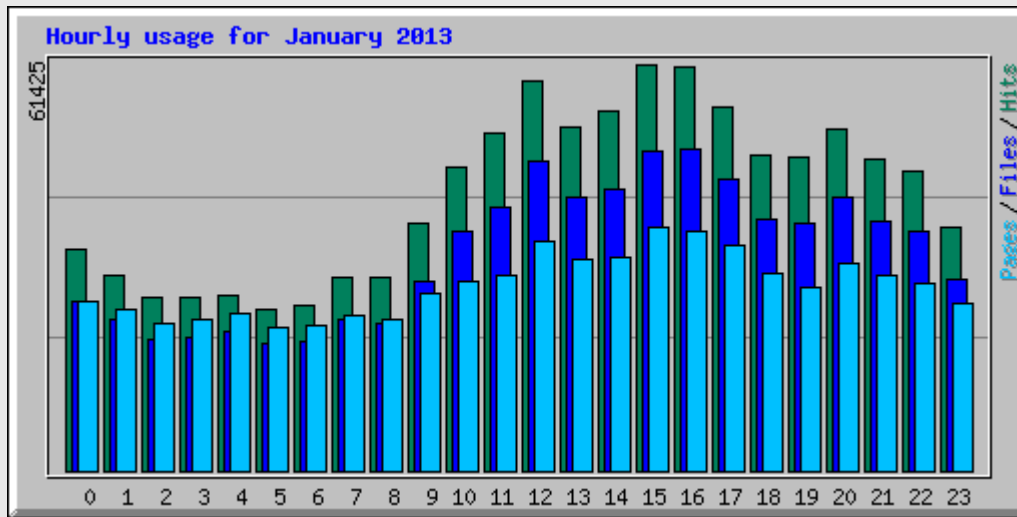

Hourly Statistics for January 2013

Hour	Hits		Files		Pages		kB F		kB In		kB Out							
	Avg	Total	Avg	Total	Avg	Total	Avg	Total	Avg	Total	Avg	Total						
0	1080	33480	3.34%	828	25697	3.26%	822	25502	3.80%	32546	1008920	2.73%	0	0	0.00%	0	0	0.00%
1	955	29627	2.96%	738	22881	2.90%	781	24240	3.61%	26792	830540	2.25%	0	0	0.00%	0	0	0.00%
2	840	26046	2.60%	639	19825	2.51%	718	22278	3.32%	29267	907263	2.46%	0	0	0.00%	0	0	0.00%
3	840	26056	2.60%	645	20009	2.54%	733	22749	3.39%	22515	697954	1.89%	0	0	0.00%	0	0	0.00%
4	849	26336	2.63%	678	21025	2.67%	766	23749	3.54%	22445	695786	1.88%	0	0	0.00%	0	0	0.00%
5	782	24246	2.42%	615	19065	2.42%	702	21769	3.24%	18074	560281	1.52%	0	0	0.00%	0	0	0.00%
6	809	25081	2.50%	625	19375	2.46%	704	21830	3.25%	18667	578676	1.57%	0	0	0.00%	0	0	0.00%
7	937	29073	2.90%	733	22725	2.88%	759	23541	3.51%	26094	808923	2.19%	0	0	0.00%	0	0	0.00%
8	938	29108	2.91%	722	22391	2.84%	737	22863	3.41%	24674	764892	2.07%	0	0	0.00%	0	0	0.00%
9	1200	37220	3.72%	923	28615	3.63%	860	26687	3.98%	44679	1385047	3.75%	0	0	0.00%	0	0	0.00%
10	1481	45935	4.59%	1162	36035	4.57%	926	28725	4.28%	52118	1615669	4.37%	0	0	0.00%	0	0	0.00%
11	1649	51136	5.11%	1282	39748	5.04%	954	29597	4.41%	72091	2234834	6.05%	0	0	0.00%	0	0	0.00%
12	1900	58905	5.88%	1507	46721	5.93%	1118	34678	5.17%	77751	2410270	6.52%	0	0	0.00%	0	0	0.00%
13	1678	52038	5.20%	1335	41415	5.25%	1034	32069	4.78%	60743	1883027	5.10%	0	0	0.00%	0	0	0.00%
14	1751	54283	5.42%	1373	42569	5.40%	1043	32348	4.82%	64106	1987294	5.38%	0	0	0.00%	0	0	0.00%
15	1981	61425	6.13%	1556	48252	6.12%	1182	36663	5.46%	76382	2367828	6.41%	0	0	0.00%	0	0	0.00%
16	1962	60828	6.07%	1569	48651	6.17%	1166	36155	5.39%	98769	3061843	8.29%	0	0	0.00%	0	0	0.00%
17	1773	54971	5.49%	1416	43906	5.57%	1097	34015	5.07%	65340	2025531	5.48%	0	0	0.00%	0	0	0.00%
18	1541	47794	4.77%	1221	37873	4.80%	961	29818	4.44%	58435	1811500	4.90%	0	0	0.00%	0	0	0.00%
19	1524	47273	4.72%	1206	37414	4.75%	888	27553	4.10%	60455	1874118	5.07%	0	0	0.00%	0	0	0.00%
20	1667	51704	5.16%	1330	41248	5.23%	1007	31239	4.65%	68070	2110170	5.71%	0	0	0.00%	0	0	0.00%
21	1515	46991	4.69%	1217	37754	4.79%	956	29645	4.42%	64368	1995394	5.40%	0	0	0.00%	0	0	0.00%
22	1460	45263	4.52%	1167	36201	4.59%	916	28413	4.23%	60908	1888140	5.11%	0	0	0.00%	0	0	0.00%
23	1187	36819	3.68%	931	28876	3.66%	810	25135	3.74%	46756	1449425	3.92%	0	0	0.00%	0	0	0.00%

Top 30 of 4109 Total URLs

#	Hits	kB F	kB In	kB Out	URL				
1	223483	22.31%	2358279	6.38%	0	0.00%	0	0.00%	/discussion/
2	88427	8.83%	630592	1.71%	0	0.00%	0	0.00%	/mycheck.php
3	48784	4.87%	769056	2.08%	0	0.00%	0	0.00%	/digital_atlas_930.php
4	45651	4.56%	720724	1.95%	0	0.00%	0	0.00%	/digital_atlas.php
5	25482	2.54%	1559795	4.22%	0	0.00%	0	0.00%	/trade_search.php
6	19221	1.92%	2314344	6.26%	0	0.00%	0	0.00%	/botanical_search.php