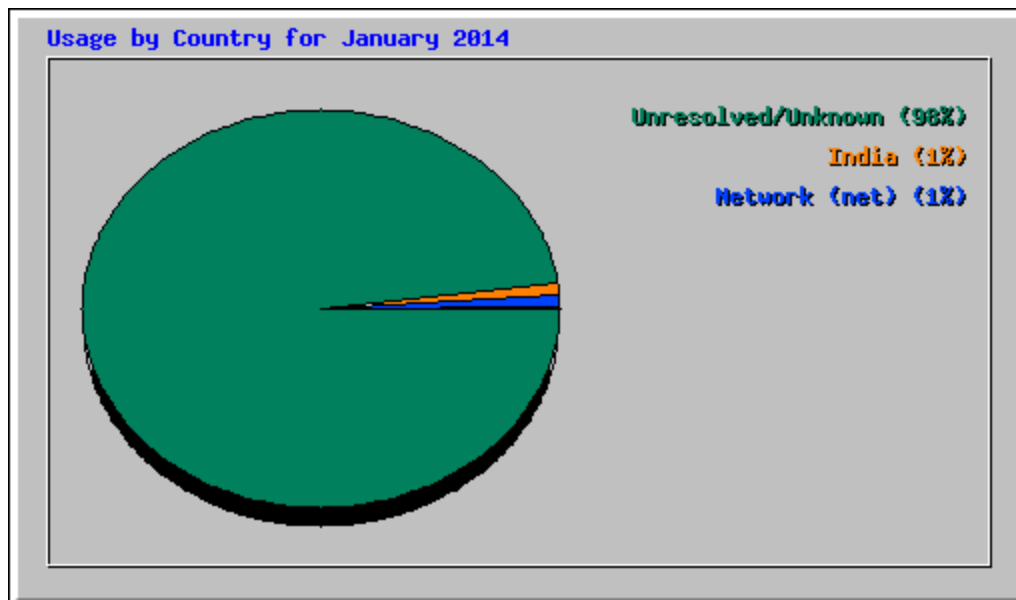

Top 30 of 75 Total Countries											
#	Hits		Files		kB F		kB In		kB Out		Country
1	794869	97.50%	664466	99.28%	26615490	98.15%	0	0.00%	0	0.00%	Unresolved/Unknown
2	8195	1.01%	7135	1.07%	188702	0.70%	0	0.00%	0	0.00%	India
3	5435	0.67%	5017	0.75%	65743	0.24%	0	0.00%	0	0.00%	Network (net)
4	5143	0.63%	4899	0.73%	216666	0.80%	0	0.00%	0	0.00%	Commercial (com)
5	134	0.02%	120	0.02%	1248	0.00%	0	0.00%	0	0.00%	Pakistan
6	130	0.02%	124	0.02%	3196	0.01%	0	0.00%	0	0.00%	United Arab Emirates
7	125	0.02%	112	0.02%	1838	0.01%	0	0.00%	0	0.00%	Australia
8	113	0.01%	107	0.02%	2454	0.01%	0	0.00%	0	0.00%	Germany
9	84	0.01%	77	0.01%	1689	0.01%	0	0.00%	0	0.00%	Educational (edu)
10	80	0.01%	71	0.01%	2371	0.01%	0	0.00%	0	0.00%	Nepal
11	71	0.01%	65	0.01%	671	0.00%	0	0.00%	0	0.00%	Singapore
12	45	0.01%	41	0.01%	1711	0.01%	0	0.00%	0	0.00%	Address Routing (arpa)
13	45	0.01%	41	0.01%	512	0.00%	0	0.00%	0	0.00%	Italy
14	41	0.01%	39	0.01%	352	0.00%	0	0.00%	0	0.00%	Japan
15	37	0.00%	29	0.00%	209	0.00%	0	0.00%	0	0.00%	United Kingdom
16	36	0.00%	36	0.01%	1042	0.00%	0	0.00%	0	0.00%	Canada
17	33	0.00%	24	0.00%	41	0.00%	0	0.00%	0	0.00%	European Union
18	30	0.00%	26	0.00%	444	0.00%	0	0.00%	0	0.00%	Netherlands
19	28	0.00%	26	0.00%	938	0.00%	0	0.00%	0	0.00%	Portugal
20	27	0.00%	23	0.00%	266	0.00%	0	0.00%	0	0.00%	Non-Profit (org)
21	27	0.00%	23	0.00%	287	0.00%	0	0.00%	0	0.00%	Poland
22	25	0.00%	24	0.00%	244	0.00%	0	0.00%	0	0.00%	France
23	25	0.00%	21	0.00%	484	0.00%	0	0.00%	0	0.00%	Sri Lanka
24	24	0.00%	22	0.00%	320	0.00%	0	0.00%	0	0.00%	Brazil
25	22	0.00%	20	0.00%	354	0.00%	0	0.00%	0	0.00%	Greece
26	21	0.00%	19	0.00%	40	0.00%	0	0.00%	0	0.00%	US Government (gov)
27	21	0.00%	20	0.00%	875	0.00%	0	0.00%	0	0.00%	Malaysia
28	21	0.00%	18	0.00%	322	0.00%	0	0.00%	0	0.00%	Russian Federation