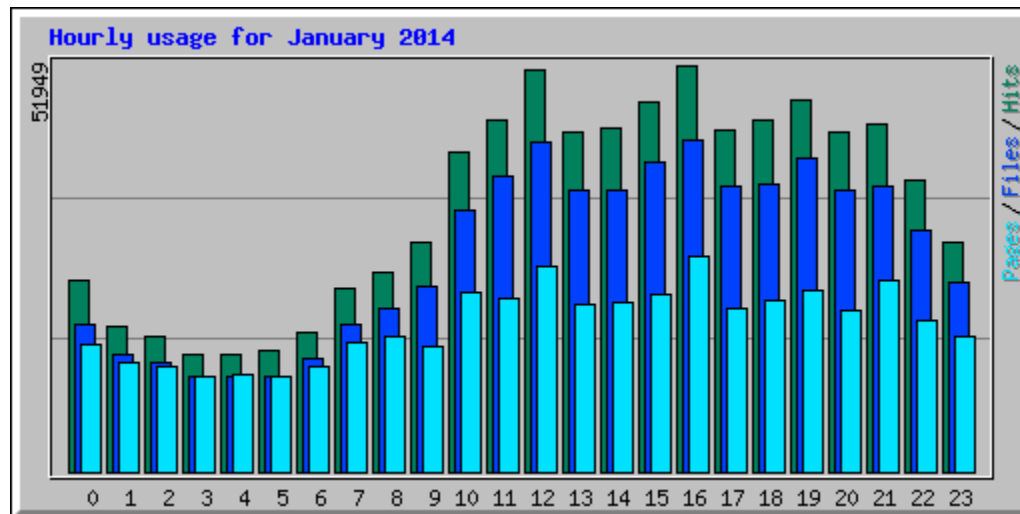

23	23953	2.94%	20326	3.04%	12057	2.65%	1520	2.60%	2003	4.35%	848235	3.13%	0	0.00%	0	0.00%
24	24105	2.96%	19953	2.98%	11702	2.57%	1460	2.50%	2025	4.39%	859907	3.17%	0	0.00%	0	0.00%
25	18900	2.32%	16139	2.41%	9367	2.06%	1177	2.02%	1754	3.81%	712764	2.63%	0	0.00%	0	0.00%
26	18096	2.22%	15161	2.27%	8723	1.92%	1070	1.83%	1636	3.55%	735527	2.71%	0	0.00%	0	0.00%
27	23424	2.87%	19605	2.93%	12148	2.67%	1303	2.23%	1971	4.28%	931909	3.44%	0	0.00%	0	0.00%
28	27294	3.35%	22717	3.39%	13258	2.91%	1446	2.48%	2129	4.62%	932762	3.44%	0	0.00%	0	0.00%
29	24824	3.05%	20876	3.12%	12274	2.70%	1594	2.73%	2099	4.55%	911875	3.36%	0	0.00%	0	0.00%
30	29887	3.67%	25386	3.79%	15212	3.34%	1383	2.37%	2081	4.51%	980872	3.62%	0	0.00%	0	0.00%
31	27674	3.39%	23222	3.47%	14612	3.21%	1257	2.15%	1812	3.93%	905377	3.34%	0	0.00%	0	0.00%

Hourly Statistics for January 2014																
Hour	Hits			Files			Pages			kB F		kB In		kB Out		
	Avg	Total		Avg	Total		Avg	Total		Avg	Total	Avg	Total		Total	
0	784	24324	2.98%	608	18876	2.82%	521	16173	3.55%	24696	765579	2.82%	0	0.00%	0	0.00%
1	601	18660	2.29%	486	15084	2.25%	453	14069	3.09%	17651	547167	2.02%	0	0.00%	0	0.00%
2	560	17376	2.13%	447	13875	2.07%	429	13316	2.92%	14070	436178	1.61%	0	0.00%	0	0.00%
3	481	14914	1.83%	391	12138	1.81%	389	12074	2.65%	14729	456608	1.68%	0	0.00%	0	0.00%
4	486	15068	1.85%	390	12101	1.81%	401	12444	2.73%	12926	400693	1.48%	0	0.00%	0	0.00%
5	496	15379	1.89%	394	12217	1.83%	396	12276	2.70%	13927	431737	1.59%	0	0.00%	0	0.00%
6	574	17806	2.18%	469	14558	2.18%	430	13332	2.93%	16487	511084	1.88%	0	0.00%	0	0.00%
7	756	23440	2.88%	607	18826	2.81%	528	16384	3.60%	22077	684377	2.52%	0	0.00%	0	0.00%
8	820	25449	3.12%	671	20812	3.11%	555	17205	3.78%	22234	689261	2.54%	0	0.00%	0	0.00%
9	942	29204	3.58%	761	23617	3.53%	518	16075	3.53%	29048	900490	3.32%	0	0.00%	0	0.00%
10	1320	40934	5.02%	1073	33274	4.97%	738	22895	5.03%	39191	1214934	4.48%	0	0.00%	0	0.00%
11	1449	44936	5.51%	1216	37705	5.63%	717	22249	4.89%	48089	1490764	5.50%	0	0.00%	0	0.00%
12	1657	51386	6.30%	1356	42046	6.28%	845	26205	5.76%	57192	1772957	6.54%	0	0.00%	0	0.00%
13	1400	43400	5.32%	1162	36040	5.38%	691	21451	4.71%	48404	1500515	5.53%	0	0.00%	0	0.00%
14	1413	43823	5.38%	1157	35890	5.36%	694	21534	4.73%	50512	1565858	5.77%	0	0.00%	0	0.00%
15	1520	47124	5.78%	1276	39571	5.91%	730	22660	4.98%	56849	1762312	6.50%	0	0.00%	0	0.00%
16	1675	51949	6.37%	1364	42301	6.32%	890	27609	6.06%	56630	1755519	6.47%	0	0.00%	0	0.00%
17	1406	43597	5.35%	1173	36374	5.43%	674	20897	4.59%	52070	1614171	5.95%	0	0.00%	0	0.00%
18	1444	44788	5.49%	1180	36605	5.47%	706	21916	4.81%	51626	1600406	5.90%	0	0.00%	0	0.00%