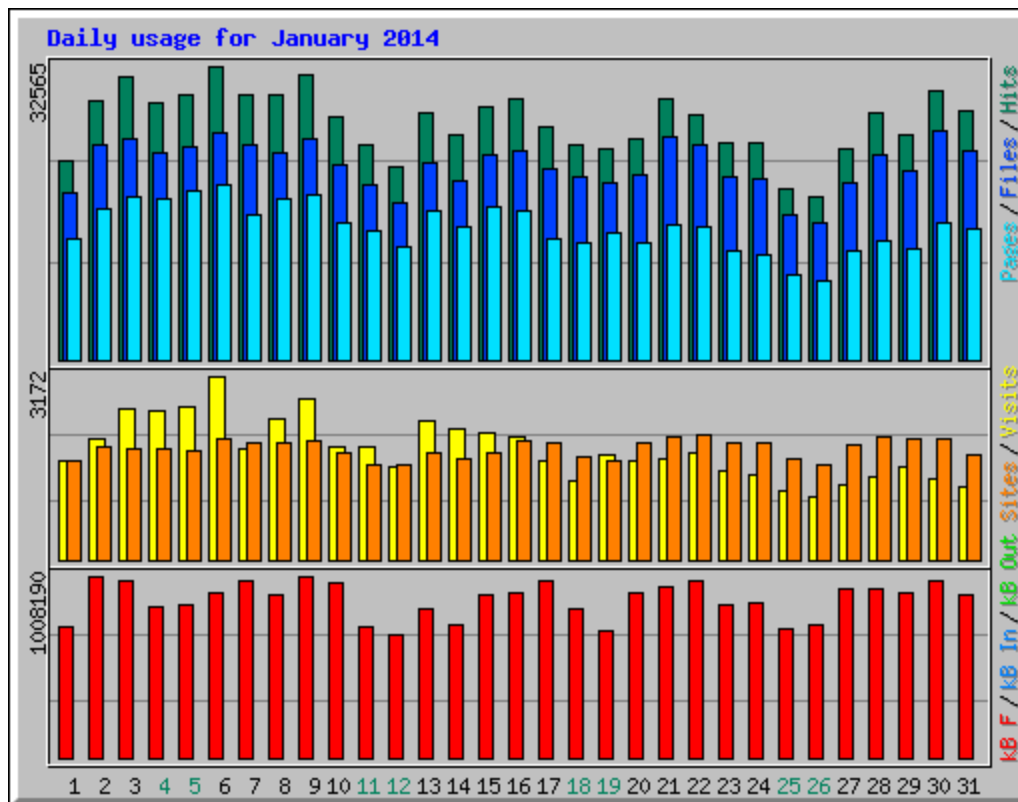

Usage statistics for frlht

Summary Period: January 2014

Generated 03-Feb-2014 06:00 IST

[\[Daily Statistics\]](#) [\[Hourly Statistics\]](#) [\[URLs\]](#) [\[Entry\]](#) [\[Exit\]](#) [\[Sites\]](#) [\[Search\]](#) [\[Users\]](#) [\[Countries\]](#)

Monthly Statistics for January 2014		
Total Hits	815226	
Total Files	669318	
Total Pages	455296	
Total Visits	58385	
Total kB Files	27116129	
Total kB In	0	
Total kB Out	0	
Total Unique Sites	46091	
Total Unique URLs	4737	
Total Unique Usernames	1	
	Avg	Max
Hits per Hour	1095	3704
Hits per Day	26297	32565
Files per Day	21590	25386
Pages per Day	14686	19395
Sites per Day	1486	2140
Visits per Day	1883	3172
kB Files per Day	874714	1008190
kB In per Day	0	0
kB Out per Day	0	0
Hits by Response Code		
Code 200 - OK	82.10%	669318
Code 206 - Partial Content	1.67%	13628
Code 301 - Moved Permanently	0.01%	85
Code 302 - Found	5.37%	43813
Code 304 - Not Modified	1.78%	14505
Code 400 - Bad Request	0.00%	3
Code 401 - Unauthorized	0.00%	18
Code 404 - Not Found	6.36%	51845
Code 405 - Method Not Allowed	0.00%	2
Code 416 - Requested Range Not Satisfiable	0.00%	7
Code 500 - Internal Server Error	2.70%	22002