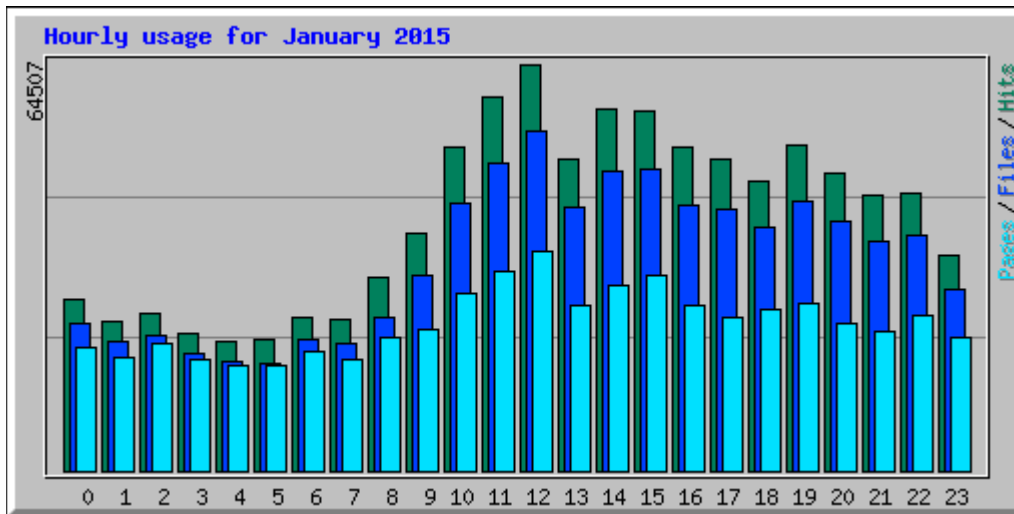

22	31561	3.28%	25466	3.17%	17141	3.04%	2026	3.49%	2148	4.33%	1022369	3.41%	0	0.00%	0	0.00%
23	32445	3.37%	26357	3.28%	19613	3.48%	1938	3.34%	1934	3.90%	941424	3.14%	0	0.00%	0	0.00%
24	29870	3.10%	25279	3.15%	18428	3.27%	1791	3.09%	1820	3.67%	717384	2.40%	0	0.00%	0	0.00%
25	22284	2.32%	17715	2.21%	12961	2.30%	1281	2.21%	1556	3.13%	620977	2.07%	0	0.00%	0	0.00%
26	23975	2.49%	19006	2.37%	13428	2.38%	1400	2.41%	1813	3.65%	690373	2.31%	0	0.00%	0	0.00%
27	27771	2.89%	22761	2.83%	14572	2.59%	1651	2.85%	2194	4.42%	968023	3.23%	0	0.00%	0	0.00%
28	32358	3.36%	27004	3.36%	17859	3.17%	1610	2.78%	2184	4.40%	1043404	3.48%	0	0.00%	0	0.00%
29	33262	3.46%	28124	3.50%	16358	2.90%	1914	3.30%	2289	4.61%	949855	3.17%	0	0.00%	0	0.00%
30	33204	3.45%	28551	3.55%	19425	3.45%	1985	3.42%	2237	4.51%	880845	2.94%	0	0.00%	0	0.00%
31	27279	2.84%	23025	2.87%	15238	2.70%	1675	2.89%	2107	4.24%	810158	2.71%	0	0.00%	0	0.00%

Hourly Statistics for January 2015																
Hour	Hits			Files			Pages			kB F		kB In		kB Out		
	Avg	Total		Avg	Total		Avg	Total	Avg	Total	Avg	Total	Avg	Total		
0	874	27113	2.82%	749	23236	2.89%	631	19589	3.48%	24982	774429	2.59%	0	0.00%	0	0.00%
1	764	23706	2.46%	661	20495	2.55%	575	17840	3.17%	21539	667702	2.23%	0	0.00%	0	0.00%
2	801	24839	2.58%	696	21592	2.69%	646	20045	3.56%	16344	506666	1.69%	0	0.00%	0	0.00%
3	698	21665	2.25%	598	18540	2.31%	572	17756	3.15%	16178	501522	1.67%	0	0.00%	0	0.00%
4	658	20400	2.12%	554	17197	2.14%	537	16677	2.96%	14827	459640	1.53%	0	0.00%	0	0.00%
5	669	20758	2.16%	550	17071	2.13%	535	16592	2.94%	16926	524709	1.75%	0	0.00%	0	0.00%
6	787	24427	2.54%	669	20748	2.58%	607	18844	3.34%	16865	522817	1.75%	0	0.00%	0	0.00%
7	772	23953	2.49%	646	20038	2.49%	573	17783	3.16%	19196	595075	1.99%	0	0.00%	0	0.00%
8	992	30752	3.20%	784	24316	3.03%	677	21012	3.73%	27057	838768	2.80%	0	0.00%	0	0.00%
9	1219	37801	3.93%	997	30935	3.85%	722	22407	3.98%	31583	979058	3.27%	0	0.00%	0	0.00%
10	1657	51387	5.34%	1371	42516	5.29%	909	28184	5.00%	49453	1533040	5.12%	0	0.00%	0	0.00%
11	1910	59216	6.16%	1575	48830	6.08%	1024	31763	5.64%	58574	1815797	6.06%	0	0.00%	0	0.00%
12	2080	64507	6.71%	1740	53943	6.72%	1121	34772	6.17%	64424	1997159	6.67%	0	0.00%	0	0.00%
13	1597	49511	5.15%	1342	41632	5.18%	841	26073	4.63%	57183	1772662	5.92%	0	0.00%	0	0.00%
14	1852	57440	5.97%	1536	47641	5.93%	946	29342	5.21%	66650	2066149	6.90%	0	0.00%	0	0.00%
15	1837	56967	5.92%	1538	47693	5.94%	1003	31107	5.52%	63767	1976771	6.60%	0	0.00%	0	0.00%
16	1656	51350	5.34%	1359	42139	5.25%	841	26075	4.63%	55601	1723642	5.76%	0	0.00%	0	0.00%
			5.14%			5.15%			4.29%			5.72%		0.00%		0.00%