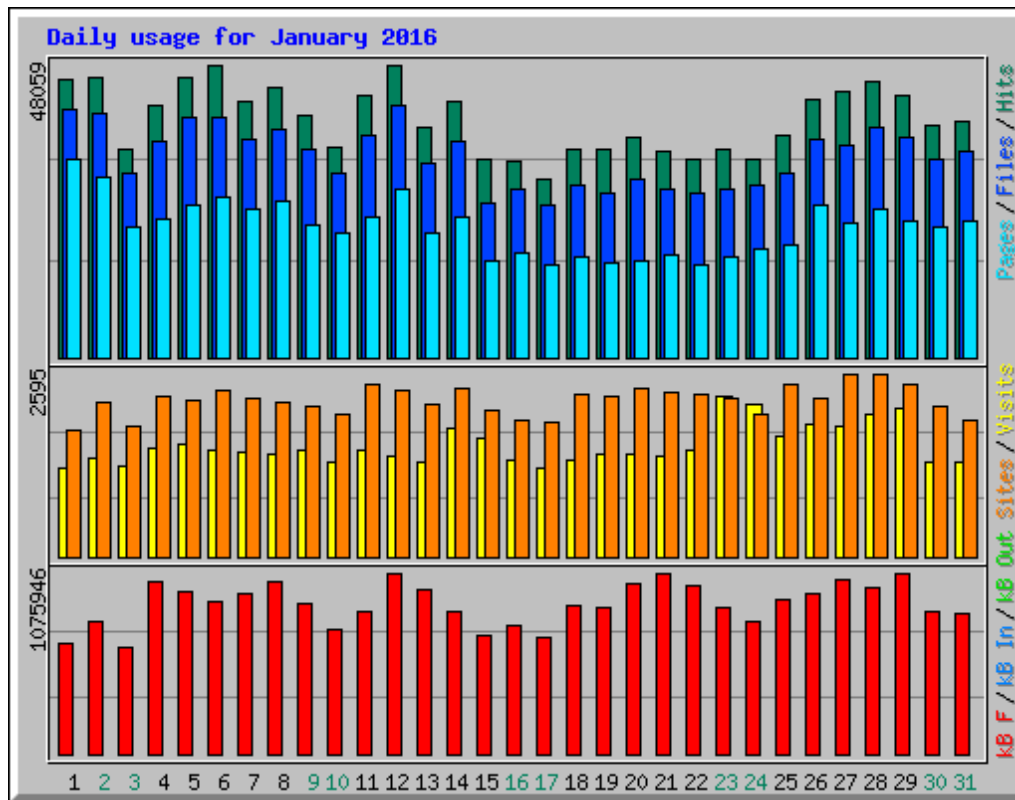

# Usage statistics for frlht

Summary Period: January 2016

Generated 04-Feb-2016 06:02 IST

[\[Daily Statistics\]](#) [\[Hourly Statistics\]](#) [\[URLs\]](#) [\[Entry\]](#) [\[Exit\]](#) [\[Sites\]](#) [\[Search\]](#) [\[Users\]](#) [\[Countries\]](#)

Monthly Statistics for January 2016		
Total Hits	1211909	
Total Files	1021890	
Total Pages	662292	
Total Visits	48190	
Total kB Files	27575936	
Total kB In	0	
Total kB Out	0	
Total Unique Sites	52356	
Total Unique URLs	50475	
Total Unique Usernames	2	
	Avg	Max
Hits per Hour	1628	4294
Hits per Day	39093	48059
Files per Day	32964	41396
Pages per Day	21364	32527
Sites per Day	1688	2595
Visits per Day	1554	2260
kB Files per Day	889546	1075946
kB In per Day	0	0
kB Out per Day	0	0
Hits by Response Code		
Code 200 - OK	84.32%	1021890
Code 206 - Partial Content	0.85%	10312
Code 301 - Moved Permanently	0.00%	33
Code 302 - Found	0.18%	2130
Code 304 - Not Modified	1.29%	15619
Code 400 - Bad Request	0.00%	7
Code 401 - Unauthorized	0.00%	6
Code 403 - Forbidden	8.37%	101395
Code 404 - Not Found	4.98%	60342
Code 405 - Method Not Allowed	0.00%	46
Code 416 - Requested Range Not Satisfiable	0.00%	2
Code 500 - Internal Server Error	0.01%	127