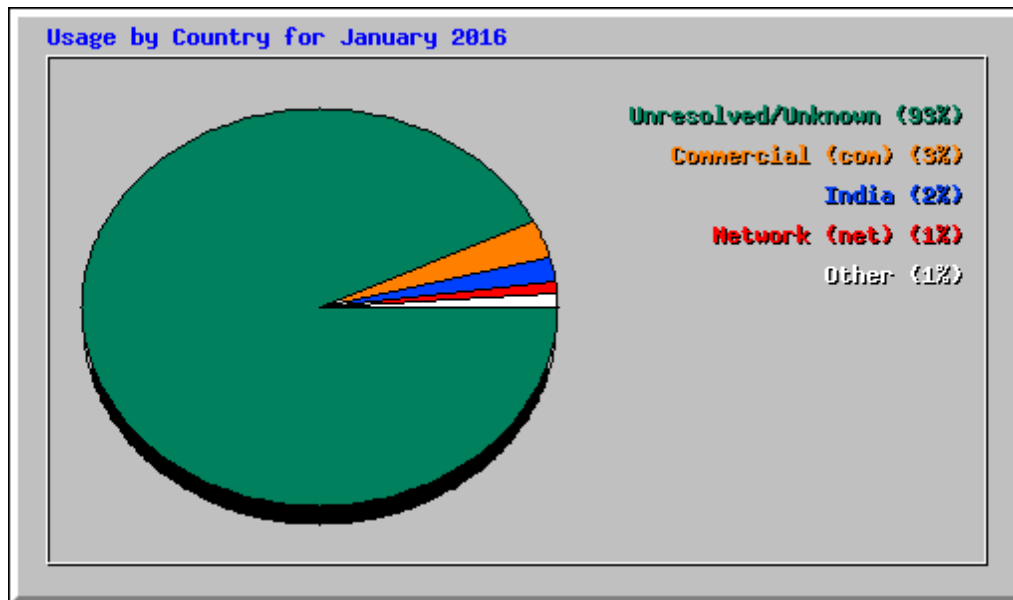

Top 30 of 63 Total Countries											
#	Hits		Files		kB F		kB In		kB Out		Country
1	1133034	93.49%	986962	96.58%	26940340	97.70%	0	0.00%	0	0.00%	Unresolved/Unknown
2	34284	2.83%	29064	2.84%	235296	0.85%	0	0.00%	0	0.00%	Commercial (com)
3	26279	2.17%	8150	0.80%	244390	0.89%	0	0.00%	0	0.00%	India
4	13049	1.08%	4695	0.46%	114763	0.42%	0	0.00%	0	0.00%	Network (net)
5	2240	0.18%	2228	0.22%	13844	0.05%	0	0.00%	0	0.00%	European Union
6	785	0.06%	621	0.06%	5149	0.02%	0	0.00%	0	0.00%	Germany
7	426	0.04%	43	0.00%	1852	0.01%	0	0.00%	0	0.00%	France
8	259	0.02%	82	0.01%	6462	0.02%	0	0.00%	0	0.00%	Educational (edu)
9	234	0.02%	49	0.00%	1867	0.01%	0	0.00%	0	0.00%	Pakistan
10	194	0.02%	36	0.00%	694	0.00%	0	0.00%	0	0.00%	Australia
11	191	0.02%	37	0.00%	2603	0.01%	0	0.00%	0	0.00%	United Arab Emirates
12	124	0.01%	39	0.00%	90	0.00%	0	0.00%	0	0.00%	Russian Federation
13	93	0.01%	18	0.00%	1065	0.00%	0	0.00%	0	0.00%	Singapore
14	77	0.01%	17	0.00%	59	0.00%	0	0.00%	0	0.00%	Ukraine
15	70	0.01%	18	0.00%	1065	0.00%	0	0.00%	0	0.00%	Canada
16	57	0.00%	22	0.00%	621	0.00%	0	0.00%	0	0.00%	Italy
17	48	0.00%	12	0.00%	78	0.00%	0	0.00%	0	0.00%	United Kingdom
18	31	0.00%	3	0.00%	21	0.00%	0	0.00%	0	0.00%	Serbia
19	24	0.00%	9	0.00%	516	0.00%	0	0.00%	0	0.00%	Japan
20	24	0.00%	12	0.00%	996	0.00%	0	0.00%	0	0.00%	Sweden
21	24	0.00%	7	0.00%	73	0.00%	0	0.00%	0	0.00%	Thailand
22	21	0.00%	8	0.00%	61	0.00%	0	0.00%	0	0.00%	Bangladesh
23	21	0.00%	0	0.00%	6	0.00%	0	0.00%	0	0.00%	New Zealand
24	20	0.00%	3	0.00%	484	0.00%	0	0.00%	0	0.00%	Netherlands
25	18	0.00%	6	0.00%	62	0.00%	0	0.00%	0	0.00%	Ghana
26	18	0.00%	5	0.00%	496	0.00%	0	0.00%	0	0.00%	Kenya
27	15	0.00%	3	0.00%	29	0.00%	0	0.00%	0	0.00%	Portugal
28	14	0.00%	2	0.00%	21	0.00%	0	0.00%	0	0.00%	French Polynesia