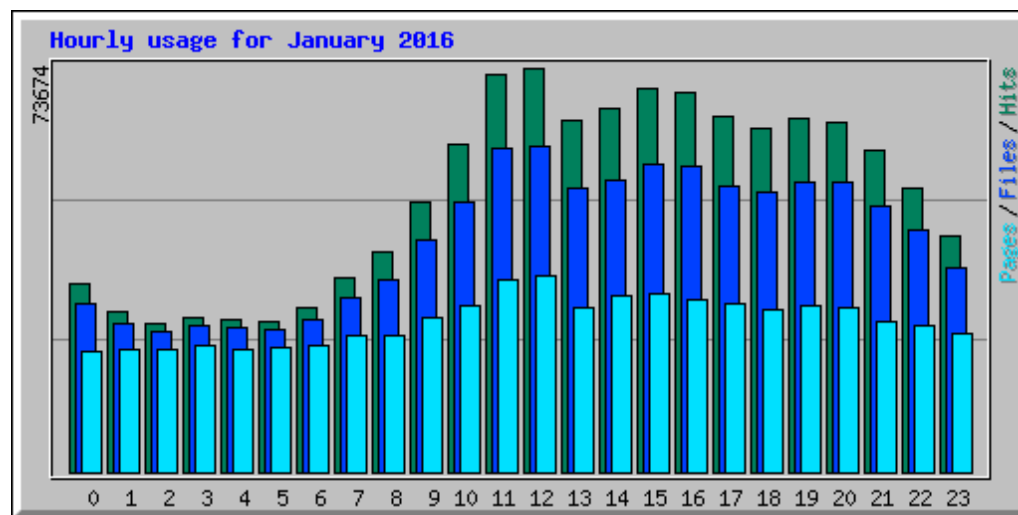

24	32444	2.68%	28147	2.75%	17673	2.67%	2144	4.45%	2026	3.87%	786890	2.85%	0	0.00%	0	0.00%
25	36542	3.02%	30196	2.95%	18559	2.80%	1710	3.55%	2428	4.64%	917067	3.33%	0	0.00%	0	0.00%
26	42370	3.50%	35766	3.50%	24910	3.76%	1875	3.89%	2239	4.28%	955403	3.46%	0	0.00%	0	0.00%
27	43498	3.59%	34971	3.42%	21909	3.31%	1839	3.82%	2570	4.91%	1037295	3.76%	0	0.00%	0	0.00%
28	45440	3.75%	37618	3.68%	24293	3.67%	2006	4.16%	2595	4.96%	984310	3.57%	0	0.00%	0	0.00%
29	42833	3.53%	36227	3.55%	22333	3.37%	2099	4.36%	2447	4.67%	1075946	3.90%	0	0.00%	0	0.00%
30	38109	3.14%	32497	3.18%	21405	3.23%	1344	2.79%	2125	4.06%	848733	3.08%	0	0.00%	0	0.00%
31	38761	3.20%	33941	3.32%	22367	3.38%	1352	2.81%	1931	3.69%	829784	3.01%	0	0.00%	0	0.00%

Hourly Statistics for January 2016																		
Hour	Hits			Files			Pages			kB F		kB In		kB Out				
	Avg	Total		Avg	Total		Avg	Total		Avg	Total	Avg	Total	Avg	Total			
0	1102	34176	2.82%	984	30525	2.99%	706	21890	3.31%	23120	716732	2.60%	0	0	0.00%	0	0	0.00%
1	944	29282	2.42%	872	27041	2.65%	723	22420	3.39%	21520	667125	2.42%	0	0	0.00%	0	0	0.00%
2	866	26866	2.22%	819	25416	2.49%	715	22189	3.35%	14506	449683	1.63%	0	0	0.00%	0	0	0.00%
3	902	27992	2.31%	857	26587	2.60%	744	23088	3.49%	14864	460778	1.67%	0	0	0.00%	0	0	0.00%
4	898	27867	2.30%	854	26487	2.59%	719	22306	3.37%	12638	391789	1.42%	0	0	0.00%	0	0	0.00%
5	886	27496	2.27%	833	25852	2.53%	735	22812	3.44%	13302	412351	1.50%	0	0	0.00%	0	0	0.00%
6	968	30023	2.48%	895	27753	2.72%	745	23104	3.49%	15964	494875	1.79%	0	0	0.00%	0	0	0.00%
7	1139	35320	2.91%	1021	31670	3.10%	796	24681	3.73%	19729	611611	2.22%	0	0	0.00%	0	0	0.00%
8	1295	40168	3.31%	1134	35167	3.44%	804	24924	3.76%	24910	772204	2.80%	0	0	0.00%	0	0	0.00%
9	1585	49146	4.06%	1367	42399	4.15%	907	28132	4.25%	33513	1038890	3.77%	0	0	0.00%	0	0	0.00%
10	1926	59730	4.93%	1588	49228	4.82%	973	30192	4.56%	41261	1279089	4.64%	0	0	0.00%	0	0	0.00%
11	2336	72429	5.98%	1906	59109	5.78%	1125	34883	5.27%	51571	1598705	5.80%	0	0	0.00%	0	0	0.00%
12	2376	73674	6.08%	1917	59443	5.82%	1154	35776	5.40%	52264	1620173	5.88%	0	0	0.00%	0	0	0.00%
13	2066	64066	5.29%	1667	51682	5.06%	970	30070	4.54%	56759	1759519	6.38%	0	0	0.00%	0	0	0.00%
14	2141	66393	5.48%	1716	53198	5.21%	1032	32020	4.83%	55624	1724331	6.25%	0	0	0.00%	0	0	0.00%
15	2255	69912	5.77%	1807	56026	5.48%	1053	32651	4.93%	58073	1800248	6.53%	0	0	0.00%	0	0	0.00%
16	2233	69242	5.71%	1791	55538	5.43%	1007	31236	4.72%	55331	1715264	6.22%	0	0	0.00%	0	0	0.00%
17	2085	64656	5.34%	1685	52235	5.11%	991	30738	4.64%	53069	1645145	5.97%	0	0	0.00%	0	0	0.00%
18	2017	62527	5.16%	1647	51079	5.00%	953	29546	4.46%	47980	1487383	5.39%	0	0	0.00%	0	0	0.00%
19	2072	64244	5.30%	1708	52959	5.18%	974	30204	4.56%	45549	1412011	5.12%	0	0	0.00%	0	0	0.00%