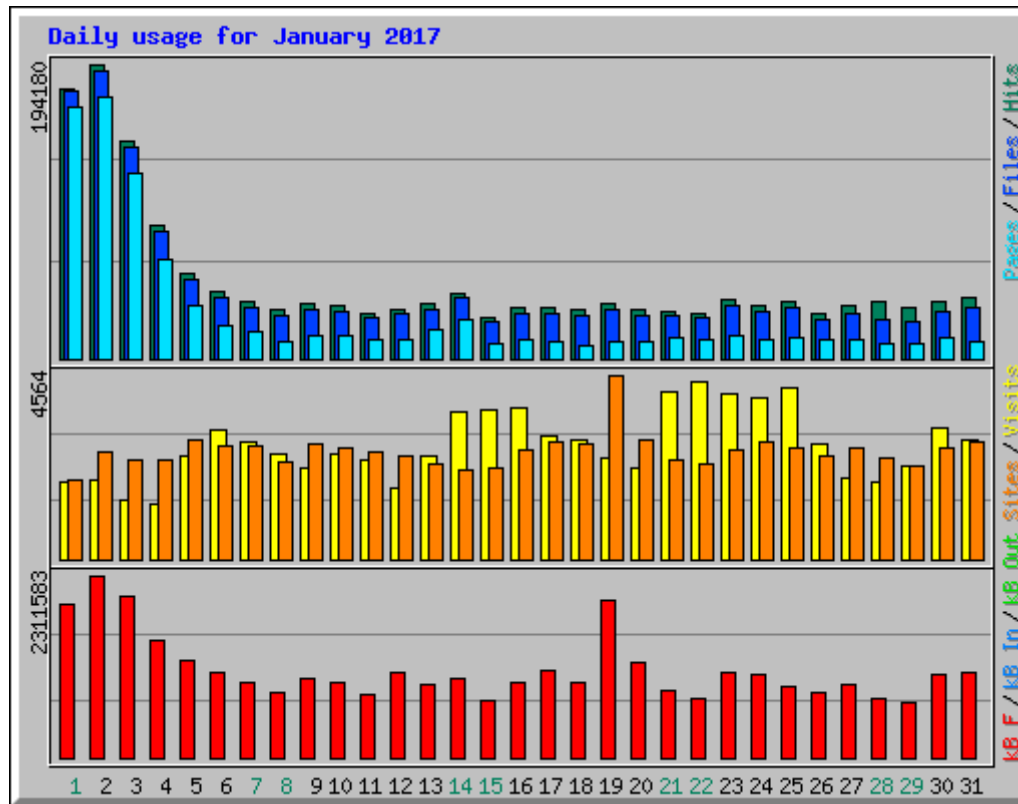

Code 304 - Not Modified	1.00%	15747
Code 400 - Bad Request	0.00%	1
Code 401 - Unauthorized	0.00%	21
Code 403 - Forbidden	6.91%	108420
Code 404 - Not Found	0.01%	101
Code 405 - Method Not Allowed	0.00%	41
Code 416 - Requested Range Not Satisfiable	0.00%	1
Code 500 - Internal Server Error	0.01%	210

Daily Statistics for January 2017																
Day	Hits		Files		Pages		Visits		Sites		kB F		kB In		kB Out	
1	177441	11.31%	175751	12.24%	166430	18.17%	1911	2.19%	1983	3.59%	1938078	5.60%	0	0.00%	0	0.00%
2	194180	12.38%	189769	13.21%	172293	18.81%	1935	2.22%	2653	4.80%	2311583	6.68%	0	0.00%	0	0.00%