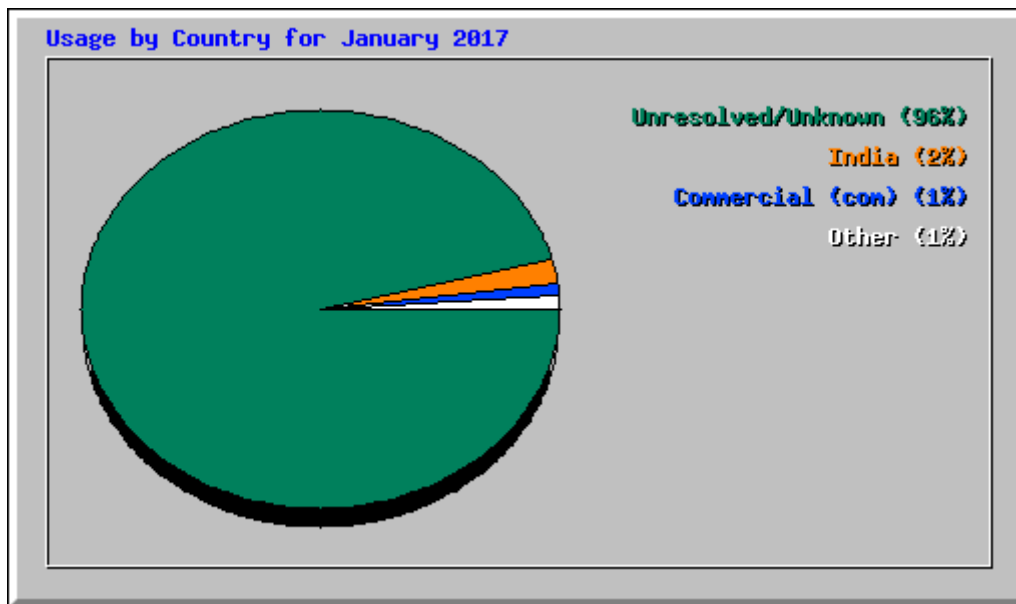

Top 30 of 58 Total Countries											
#	Hits		Files		kB F		kB In		kB Out		Country
1	1502588	95.77%	1423319	99.11%	34287122	99.08%	0	0.00%	0	0.00%	Unresolved/Unknown
2	38433	2.45%	8511	0.59%	160927	0.47%	0	0.00%	0	0.00%	India
3	14875	0.95%	4349	0.30%	50874	0.15%	0	0.00%	0	0.00%	Commercial (com)
4	5999	0.38%	2454	0.17%	59379	0.17%	0	0.00%	0	0.00%	Network (net)
5	2877	0.18%	2815	0.20%	19188	0.06%	0	0.00%	0	0.00%	European Union
6	2304	0.15%	832	0.06%	7788	0.02%	0	0.00%	0	0.00%	Netherlands
7	295	0.02%	116	0.01%	1097	0.00%	0	0.00%	0	0.00%	Canada
8	271	0.02%	103	0.01%	1519	0.00%	0	0.00%	0	0.00%	Pakistan
9	205	0.01%	31	0.00%	216	0.00%	0	0.00%	0	0.00%	Russian Federation
10	131	0.01%	51	0.00%	1787	0.01%	0	0.00%	0	0.00%	Australia
11	113	0.01%	48	0.00%	1110	0.00%	0	0.00%	0	0.00%	Japan
12	100	0.01%	29	0.00%	2680	0.01%	0	0.00%	0	0.00%	Germany
13	75	0.00%	21	0.00%	1121	0.00%	0	0.00%	0	0.00%	United Arab Emirates
14	74	0.00%	10	0.00%	611	0.00%	0	0.00%	0	0.00%	Austria
15	47	0.00%	20	0.00%	146	0.00%	0	0.00%	0	0.00%	Belgium
16	43	0.00%	14	0.00%	101	0.00%	0	0.00%	0	0.00%	Educational (edu)