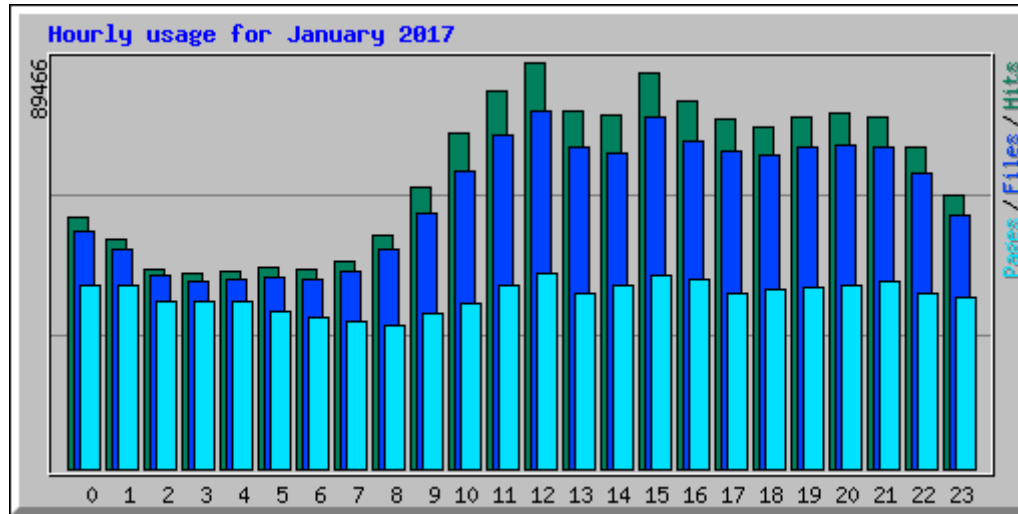

Hourly Statistics for January 2017																		
Hour	Hits			Files			Pages			kB F		kB In		kB Out				
	Avg	Total		Avg	Total		Avg	Total		Avg	Total	Avg	Total		Total			
0	1781	55225	3.52%	1679	52062	3.63%	1305	40485	4.42%	39385	1220933	3.53%	0	0	0.00%	0	0	0.00%
1	1624	50345	3.21%	1559	48356	3.37%	1298	40257	4.39%	29098	902028	2.61%	0	0	0.00%	0	0	0.00%
2	1421	44054	2.81%	1371	42508	2.96%	1192	36981	4.04%	24743	767033	2.22%	0	0	0.00%	0	0	0.00%
3	1380	42800	2.73%	1335	41394	2.88%	1180	36585	3.99%	24642	763894	2.21%	0	0	0.00%	0	0	0.00%
4	1397	43307	2.76%	1337	41472	2.89%	1192	36976	4.04%	21123	654825	1.89%	0	0	0.00%	0	0	0.00%
5	1425	44205	2.82%	1361	42191	2.94%	1110	34416	3.76%	25082	777533	2.25%	0	0	0.00%	0	0	0.00%
6	1419	44010	2.81%	1349	41838	2.91%	1075	33347	3.64%	23472	727646	2.10%	0	0	0.00%	0	0	0.00%
7	1473	45678	2.91%	1393	43192	3.01%	1050	32568	3.56%	26669	826735	2.39%	0	0	0.00%	0	0	0.00%
8	1656	51344	3.27%	1558	48321	3.36%	1019	31612	3.45%	30748	953194	2.75%	0	0	0.00%	0	0	0.00%
9	1998	61953	3.95%	1807	56033	3.90%	1106	34300	3.74%	38634	1197652	3.46%	0	0	0.00%	0	0	0.00%
10	2376	73682	4.70%	2109	65389	4.55%	1177	36507	3.98%	52837	1637945	4.73%	0	0	0.00%	0	0	0.00%
11	2678	83038	5.29%	2361	73199	5.10%	1303	40412	4.41%	60587	1878183	5.43%	0	0	0.00%	0	0	0.00%
12	2886	89466	5.70%	2544	78865	5.49%	1385	42946	4.69%	64280	1992688	5.76%	0	0	0.00%	0	0	0.00%
13	2538	78697	5.02%	2278	70624	4.92%	1238	38405	4.19%	59765	1852704	5.35%	0	0	0.00%	0	0	0.00%
14	2509	77787	4.96%	2232	69221	4.82%	1303	40404	4.41%	62347	1932761	5.59%	0	0	0.00%	0	0	0.00%
15	2808	87069	5.55%	2497	77437	5.39%	1377	42698	4.66%	76358	2367089	6.84%	0	0	0.00%	0	0	0.00%
16	2613	81006	5.16%	2321	71978	5.01%	1343	41656	4.55%	64901	2011922	5.81%	0	0	0.00%	0	0	0.00%
17	2477	76803	4.90%	2246	69639	4.85%	1240	38440	4.20%	64600	2002595	5.79%	0	0	0.00%	0	0	0.00%