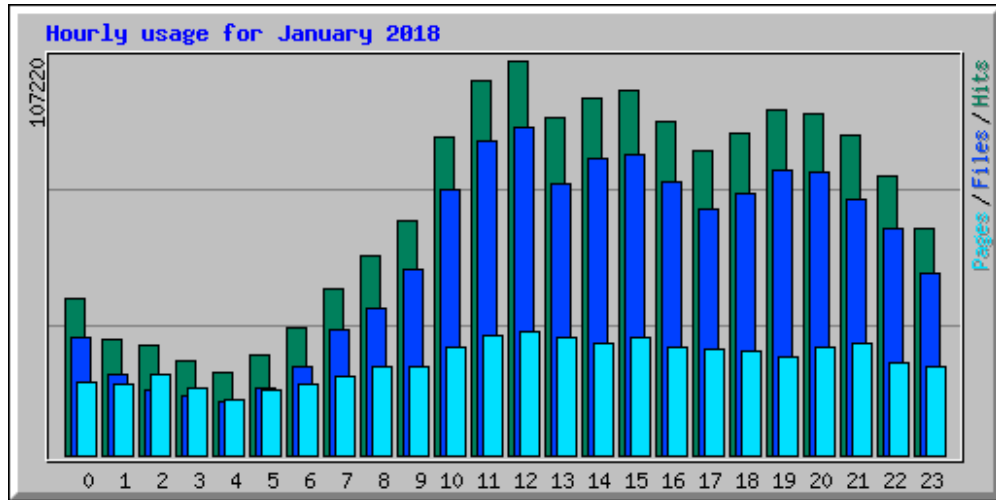

25	50070	3.07%	41420	3.19%	18723	3.06%	4470	2.81%	2888	5.02%	959635	2.00%	0	0.00%	0	0.00%
26	43236	2.65%	33588	2.59%	16807	2.75%	4107	2.58%	2584	4.49%	929119	1.94%	0	0.00%	0	0.00%
27	50515	3.10%	39771	3.07%	18911	3.09%	5578	3.50%	2691	4.68%	996680	2.08%	0	0.00%	0	0.00%
28	49872	3.06%	38583	2.97%	16493	2.70%	6169	3.88%	2689	4.67%	900884	1.88%	0	0.00%	0	0.00%
29	53836	3.30%	42545	3.28%	21686	3.55%	6279	3.94%	3147	5.47%	969463	2.02%	0	0.00%	0	0.00%
30	62772	3.85%	50557	3.90%	23491	3.84%	6344	3.99%	3418	5.94%	1139769	2.38%	0	0.00%	0	0.00%
31	53391	3.27%	41141	3.17%	17987	2.94%	6444	4.05%	3338	5.80%	1149895	2.40%	0	0.00%	0	0.00%

Hourly Statistics for January 2018																	
Hour	Hits		Files		Pages		kB F		kB In		kB Out						
	Avg	Total	Avg	Total	Avg	Total	Avg	Total	Avg	Total	Avg	Total	Avg	Total	Avg	Total	
0	1372	42533	2.61%	1032	31996	2.47%	644	19978	3.27%	26951	835476	1.74%	0	0	0.00%	0	0.00%
1	1012	31381	1.92%	703	21794	1.68%	616	19105	3.12%	22474	696690	1.45%	0	0	0.00%	0	0.00%
2	957	29695	1.82%	573	17774	1.37%	705	21859	3.57%	16869	522940	1.09%	0	0	0.00%	0	0.00%
3	827	25649	1.57%	524	16269	1.25%	586	18190	2.97%	14024	434741	0.91%	0	0	0.00%	0	0.00%
4	717	22231	1.36%	469	14548	1.12%	482	14952	2.45%	13627	422435	0.88%	0	0	0.00%	0	0.00%
5	871	27014	1.66%	595	18459	1.42%	562	17434	2.85%	14019	434589	0.91%	0	0	0.00%	0	0.00%
6	1110	34431	2.11%	776	24061	1.85%	624	19371	3.17%	17450	540960	1.13%	0	0	0.00%	0	0.00%
7	1463	45360	2.78%	1092	33859	2.61%	683	21178	3.46%	23965	742901	1.55%	0	0	0.00%	0	0.00%
8	1746	54132	3.32%	1293	40084	3.09%	782	24262	3.97%	29965	928901	1.94%	0	0	0.00%	0	0.00%
9	2049	63528	3.90%	1628	50474	3.89%	777	24101	3.94%	164641	5103870	10.64%	0	0	0.00%	0	0.00%
10	2778	86127	5.28%	2330	72246	5.57%	950	29476	4.82%	281925	8739668	18.22%	0	0	0.00%	0	0.00%
11	3281	101727	6.24%	2749	85233	6.57%	1055	32727	5.35%	151535	4697589	9.79%	0	0	0.00%	0	0.00%
12	3458	107220	6.57%	2869	88952	6.86%	1088	33735	5.52%	82660	2562474	5.34%	0	0	0.00%	0	0.00%
13	2960	91767	5.63%	2372	73548	5.67%	1037	32152	5.26%	62509	1937777	4.04%	0	0	0.00%	0	0.00%
14	3132	97109	5.95%	2594	80439	6.20%	977	30298	4.95%	62516	1937992	4.04%	0	0	0.00%	0	0.00%
15	3200	99204	6.08%	2625	81389	6.27%	1024	31769	5.20%	72471	2246604	4.68%	0	0	0.00%	0	0.00%
16	2921	90577	5.55%	2400	74412	5.73%	939	29109	4.76%	62562	1939436	4.04%	0	0	0.00%	0	0.00%
17	2668	82708	5.07%	2154	66791	5.15%	920	28539	4.67%	55939	1734094	3.61%	0	0	0.00%	0	0.00%
18	2822	87509	5.37%	2288	70943	5.47%	914	28344	4.64%	63621	1972247	4.11%	0	0	0.00%	0	0.00%
19	3028	93879	5.76%	2501	77539	5.98%	855	26520	4.34%	60390	1872101	3.90%	0	0	0.00%	0	0.00%
20	2994	92814	5.69%	2480	76897	5.93%	943	29257	4.78%	112382	3483840	7.26%	0	0	0.00%	0	0.00%
21	2803	86898	5.33%	2233	69237	5.34%	974	30200	4.94%	51272	1589421	3.31%	0	0	0.00%	0	0.00%
22	2450	75970	4.66%	1979	61360	4.73%	805	24961	4.08%	47908	1485134	3.10%	0	0	0.00%	0	0.00%