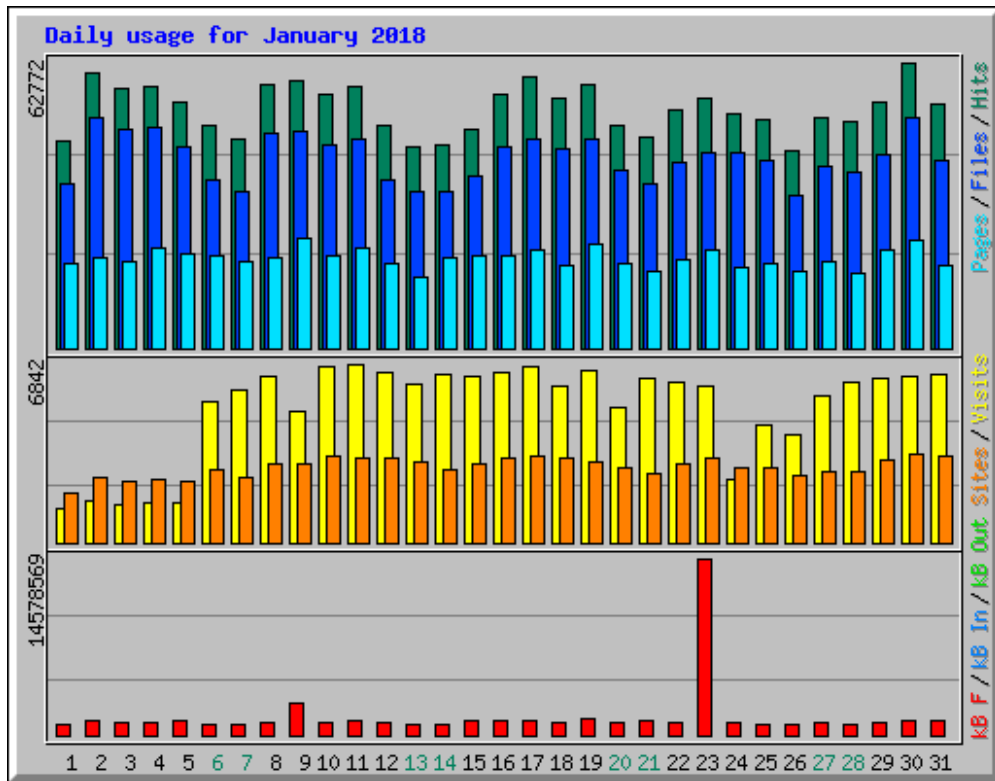

Usage statistics for frlht

Summary Period: January 2018
Generated 05-Feb-2018 06:11 IST

[\[Daily Statistics\]](#) [\[Hourly Statistics\]](#) [\[URLs\]](#) [\[Entry\]](#) [\[Exit\]](#) [\[Sites\]](#) [\[Search\]](#) [\[Users\]](#) [\[Countries\]](#)

Monthly Statistics for January 2018		
Total Hits	1630988	
Total Files	1297563	
Total Pages	611508	
Total Visits	159178	
Total kB Files	47977203	
Total kB In	0	
Total kB Out	0	
Total Unique Sites	57524	
Total Unique URLs	128470	
Total Unique Usernames	1	
	Avg	Max
Hits per Hour	2192	5319
Hits per Day	52612	62772
Files per Day	41856	50739
Pages per Day	19726	24276
Sites per Day	1855	3418
Visits per Day	5134	6842
kB Files per Day	1547652	14578569
kB In per Day	0	0
kB Out per Day	0	0
Hits by Response Code		
Code 200 - OK	79.56%	1297563
Code 206 - Partial Content	0.27%	4365
Code 301 - Moved Permanently	0.03%	430
Code 302 - Found	1.38%	22579
Code 303 - See Other	0.12%	1901
Code 304 - Not Modified	1.51%	24638
Code 307 - Moved Temporarily	14.48%	236093
Code 400 - Bad Request	0.09%	1421
Code 401 - Unauthorized	0.00%	2
Code 403 - Forbidden	1.35%	21991
Code 404 - Not Found	1.22%	19936
Code 405 - Method Not Allowed	0.00%	2
Code 500 - Internal Server Error	0.00%	67