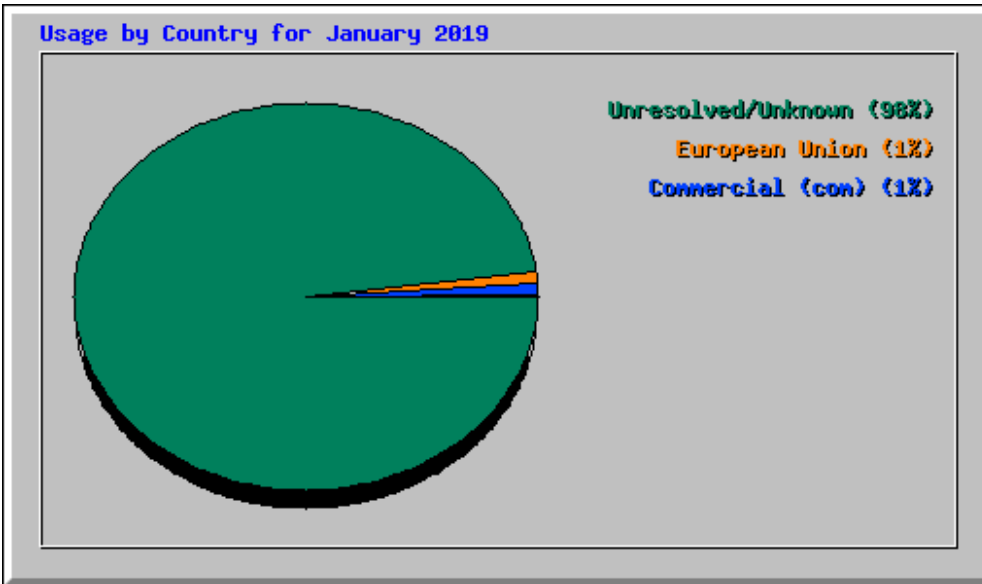

Top 10 of 31751 Total Sites By kB F													
#	Hits		Files		kB F		kB In		kB Out		Visits		Hostname
1	3163	0.28%	3163	0.35%	21742254	39.34%	0	0.00%	0	0.00%	7	0.00%	77.55.249.92
2	1182	0.10%	1182	0.13%	7558722	13.68%	0	0.00%	0	0.00%	2	0.00%	162.211.109.207
3	1118	0.10%	1117	0.12%	4881827	8.83%	0	0.00%	0	0.00%	5	0.00%	188.65.113.241
4	37331	3.26%	35698	3.98%	550497	1.00%	0	0.00%	0	0.00%	218	0.15%	64.233.173.175
5	36523	3.19%	34987	3.90%	542782	0.98%	0	0.00%	0	0.00%	247	0.17%	64.233.173.177
6	35977	3.14%	34382	3.83%	524282	0.95%	0	0.00%	0	0.00%	222	0.15%	64.233.173.179
7	637	0.06%	637	0.07%	450184	0.81%	0	0.00%	0	0.00%	4	0.00%	103.200.20.239
8	157	0.01%	157	0.02%	446441	0.81%	0	0.00%	0	0.00%	1	0.00%	31.31.196.223
9	633	0.06%	633	0.07%	279793	0.51%	0	0.00%	0	0.00%	3	0.00%	91.121.165.22
10	11699	1.02%	9586	1.07%	255995	0.46%	0	0.00%	0	0.00%	22	0.02%	66.249.79.14

Top 30 of 36 Total Countries													
#	Hits		Files		kB F		kB In		kB Out		Country		
1	1124363	98.21%	885472	98.68%	55145179	99.78%	0	0.00%	0	0.00%	Unresolved/Unknown		
2	11508	1.01%	11495	1.28%	74304	0.13%	0	0.00%	0	0.00%	European Union		
3	6898	0.60%	2646	0.29%	38688	0.07%	0	0.00%	0	0.00%	Commercial (com)		
4	1346	0.12%	490	0.05%	6330	0.01%	0	0.00%	0	0.00%	India		
		0.03%		0.02%		0.01%		0.00%		0.00%