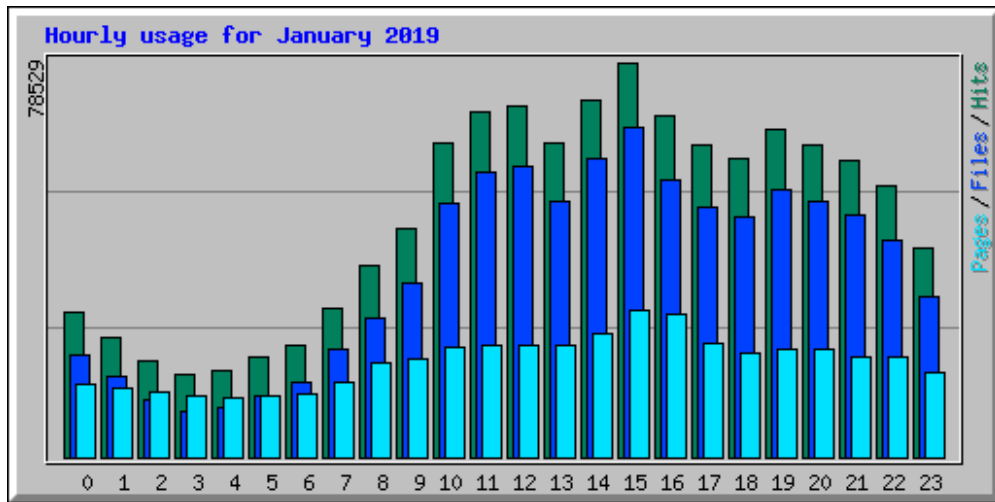

Hourly Statistics for January 2019													
Hour	Hits		Files		Pages		kB F		kB In		kB Out		
	Avg	Total	Avg	Total	Avg	Total	Avg	Total	Avg	Total	Avg	Total	
0	1193	28642	2.50%	840	20170	2.25%	604	14504	3.17%	19227	461442	0.83%	0
1	984	23624	2.06%	672	16150	1.80%	573	13756	3.01%	23700	568790	1.03%	0
2	793	19041	1.66%	470	11288	1.26%	537	12891	2.82%	12433	298403	0.54%	0
3	690	16575	1.45%	382	9187	1.02%	499	11993	2.62%	9688	232524	0.42%	0
4	716	17204	1.50%	410	9849	1.10%	499	11983	2.62%	12401	297628	0.54%	0
5	828	19886	1.74%	511	12286	1.37%	511	12277	2.69%	13092	314218	0.57%	0
6	932	22373	1.95%	623	14973	1.67%	521	12522	2.74%	15794	379047	0.69%	0
7	1240	29776	2.60%	895	21487	2.39%	628	15086	3.30%	18043	433031	0.78%	0
8	1585	38059	3.32%	1160	27851	3.10%	787	18909	4.14%	22413	537900	0.97%	0
9	1898	45568	3.98%	1448	34763	3.87%	817	19612	4.29%	30319	727660	1.32%	0
10	2610	62662	5.47%	2096	50307	5.61%	914	21936	4.80%	41382	993157	1.80%	0
11	2864	68744	6.00%	2356	56563	6.30%	931	22348	4.89%	46827	1123849	2.03%	0
12	2914	69954	6.11%	2403	57672	6.43%	933	22401	4.90%	52513	1260307	2.28%	0
13	2597	62342	5.45%	2112	50692	5.65%	922	22131	4.84%	48025	1152594	2.09%	0
14	2960	71045	6.21%	2469	59258	6.60%	1016	24386	5.34%	52724	1265368	2.29%	0
15	3272	78529	6.86%	2729	65497	7.30%	1212	29091	6.37%	52921	1270113	2.30%	0
16	2825	67809	5.92%	2297	55142	6.15%	1185	28450	6.23%	280725	6737408	12.19%	0
17	2588	62122	5.43%	2066	49591	5.53%	939	22559	4.94%	332542	7981007	14.44%	0
18	2472	59351	5.18%	1987	47695	5.32%	859	20621	4.51%	238513	5724323	10.36%	0
19	2708	65013	5.68%	2217	53220	5.93%	887	21304	4.66%	181709	4361012	7.89%	0
20	2586	62085	5.42%	2112	50692	5.65%	892	21431	4.69%	247538	5940915	10.75%	0
21	2463	59124	5.16%	2004	48119	5.36%	826	19843	4.34%	246712	5921081	10.71%	0
22	2243	53833	4.70%	1798	43153	4.81%	834	20029	4.38%	275201	6604831	11.95%	0
23	1726	41439	3.62%	1322	31728	3.54%	703	16883	3.69%	28431	682346	1.23%	0

Top 30 of 109907 Total URLs									
#	Hits	kB F	kB In	kB Out	URL				
1	92061	8.04%	1205762	2.18%	0	0.00%	0	0.00%	/
2	19554	1.71%	38381030	69.44%	0	0.00%	0	0.00%	/vernacular_search.php