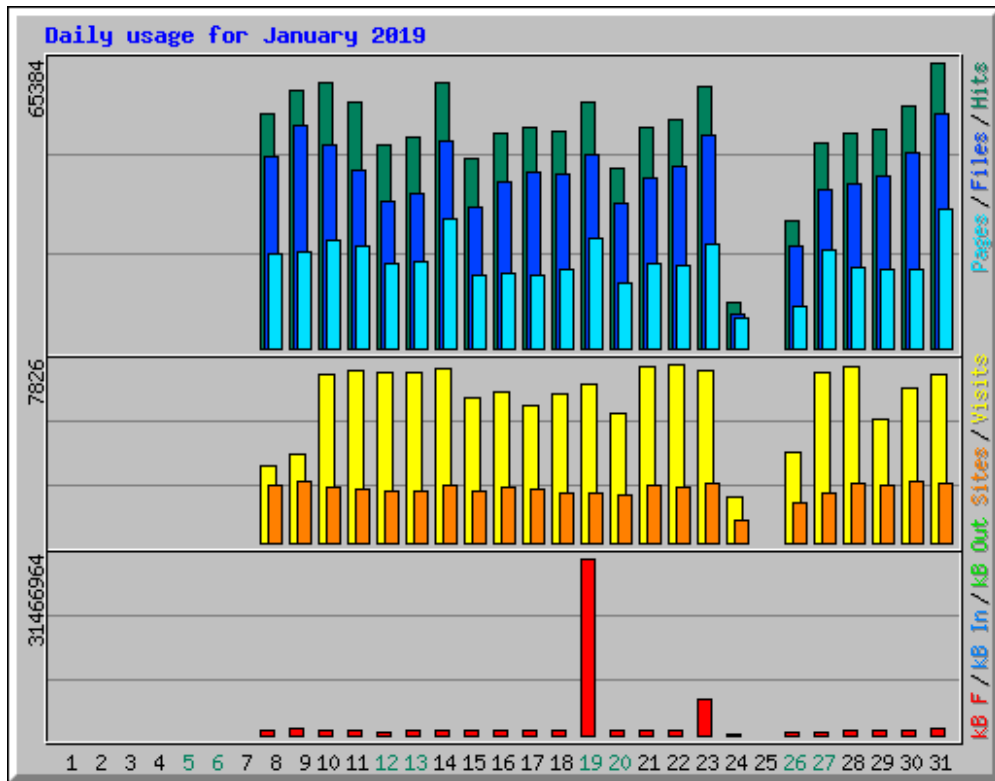

Usage statistics for frlht

Summary Period: January 2019
Generated 14-Mar-2019 06:00 IST

[\[Daily Statistics\]](#) [\[Hourly Statistics\]](#) [\[URLs\]](#) [\[Entry\]](#) [\[Exit\]](#) [\[Sites\]](#) [\[Search\]](#) [\[Countries\]](#)

Monthly Statistics for January 2019		
Total Hits	1144800	
Total Files	897333	
Total Pages	456946	
Total Visits	145246	
Total kB Files	55268956	
Total kB In	0	
Total kB Out	0	
Total Unique Sites	31751	
Total Unique URLs	109907	
	Avg	Max
Hits per Hour	1987	8389
Hits per Day	47700	65384
Files per Day	37388	53793
Pages per Day	19039	31955
Sites per Day	1322	2677
Visits per Day	6051	7826
kB Files per Day	2302873	31466964
kB In per Day	0	0
kB Out per Day	0	0
Hits by Response Code		
Code 200 - OK	78.38%	897333
Code 206 - Partial Content	0.27%	3044
Code 301 - Moved Permanently	0.02%	253
Code 302 - Found	1.75%	20029
Code 303 - See Other	0.04%	401
Code 304 - Not Modified	0.63%	7264
Code 307 - Moved Temporarily	15.64%	179030
Code 400 - Bad Request	0.07%	801
Code 401 - Unauthorized	0.00%	3
Code 403 - Forbidden	0.90%	10287
Code 404 - Not Found	2.23%	25485
Code 405 - Method Not Allowed	0.00%	2
Code 416 - Requested Range Not Satisfiable	0.00%	9
Code 500 - Internal Server Error	0.08%	859