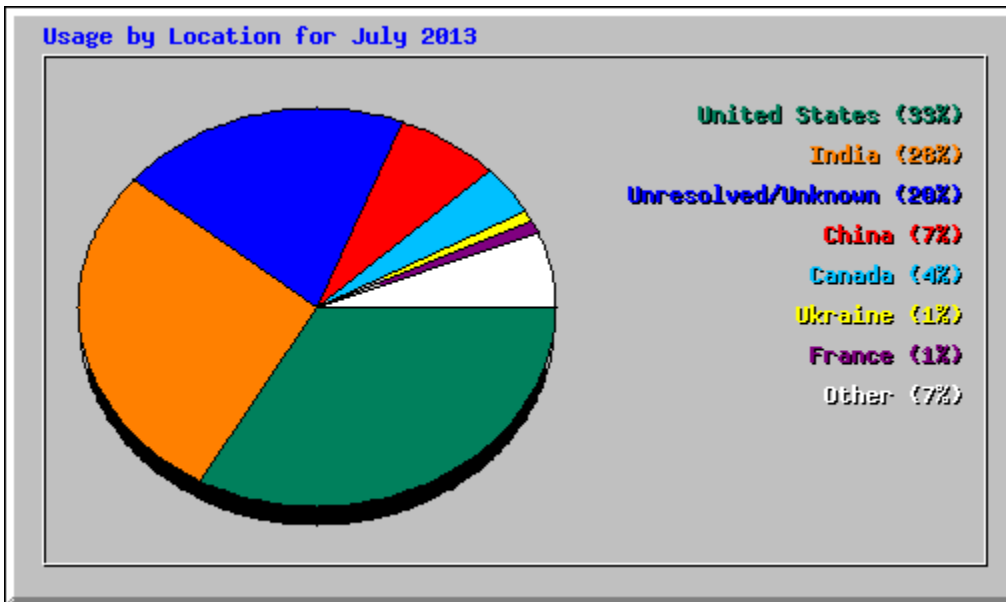

#### Top 1 of 1 Total Referrers

#	Hits		Referrer	
1	7	0.00%	<a href="#">7208</a>	

Top 1 of 1 Total Usernames													
#	Hits		Files		kB F		kB In		kB Out		Visits		Username
1	12	0.00%	12	0.00%	46	0.00%	0	0.00%	0	0.00%	2	0.00%	deeproot