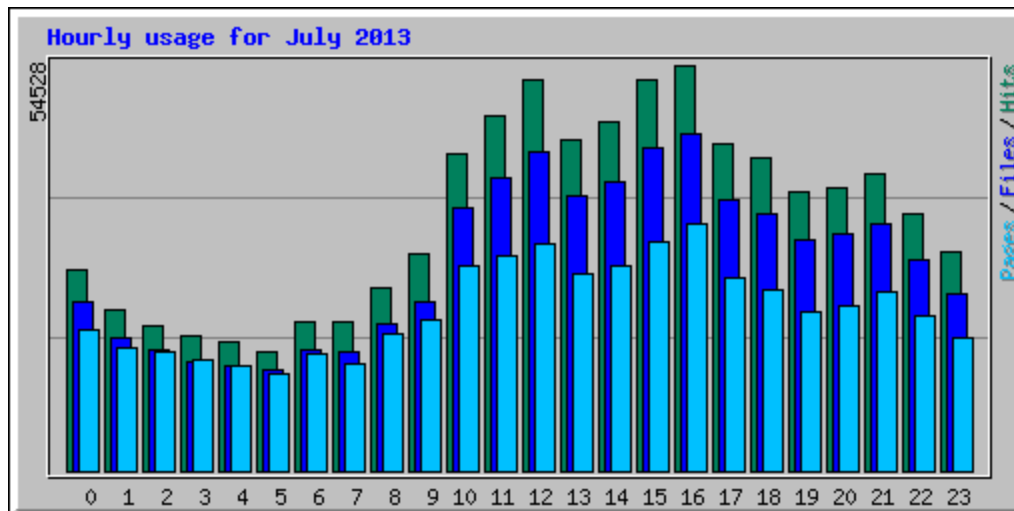

Hourly Statistics for July 2013																		
Hour	Hits			Files			Pages			kB F		kB In		kB Out				
	Avg	Total		Avg	Total		Avg	Total		Avg	Total	Avg	Total	Avg	Total			
0	873	27063	3.30%	734	22761	3.37%	610	18927	3.62%	32254	999879	2.73%	0	0	0.00%	0	0	0.00%
1	693	21500	2.62%	578	17945	2.66%	531	16465	3.15%	25479	789853	2.16%	0	0	0.00%	0	0	0.00%
2	628	19485	2.38%	524	16270	2.41%	512	15896	3.04%	22990	712702	1.95%	0	0	0.00%	0	0	0.00%
3	585	18147	2.21%	475	14726	2.18%	477	14814	2.83%	23201	719245	1.97%	0	0	0.00%	0	0	0.00%
4	558	17323	2.11%	455	14134	2.10%	458	14212	2.72%	23314	722727	1.97%	0	0	0.00%	0	0	0.00%
5	517	16032	1.96%	433	13448	1.99%	420	13046	2.49%	25570	792655	2.17%	0	0	0.00%	0	0	0.00%
6	646	20047	2.45%	522	16193	2.40%	509	15794	3.02%	23482	727946	1.99%	0	0	0.00%	0	0	0.00%
7	648	20099	2.45%	516	16009	2.37%	465	14428	2.76%	24793	768595	2.10%	0	0	0.00%	0	0	0.00%
8	792	24561	3.00%	633	19623	2.91%	597	18520	3.54%	26365	817323	2.23%	0	0	0.00%	0	0	0.00%
9	940	29159	3.56%	735	22791	3.38%	651	20203	3.86%	38609	1196871	3.27%	0	0	0.00%	0	0	0.00%
10	1370	42498	5.19%	1136	35238	5.22%	884	27421	5.24%	66217	2052727	5.61%	0	0	0.00%	0	0	0.00%
11	1540	47760	5.83%	1270	39384	5.84%	927	28763	5.50%	62268	1930322	5.27%	0	0	0.00%	0	0	0.00%
12	1690	52406	6.40%	1384	42927	6.36%	983	30476	5.82%	73798	2287748	6.25%	0	0	0.00%	0	0	0.00%
13	1433	44448	5.42%	1189	36888	5.47%	854	26485	5.06%	59433	1842425	5.03%	0	0	0.00%	0	0	0.00%
14	1509	46793	5.71%	1253	38847	5.76%	892	27665	5.29%	68618	2127143	5.81%	0	0	0.00%	0	0	0.00%
15	1694	52518	6.41%	1399	43381	6.43%	989	30675	5.86%	73699	2284678	6.24%	0	0	0.00%	0	0	0.00%
16	1758	54528	6.65%	1462	45329	6.72%	1067	33078	6.32%	86553	2683158	7.33%	0	0	0.00%	0	0	0.00%
17	1416	43918	5.36%	1173	36372	5.39%	832	25811	4.93%	66187	2051790	5.61%	0	0	0.00%	0	0	0.00%