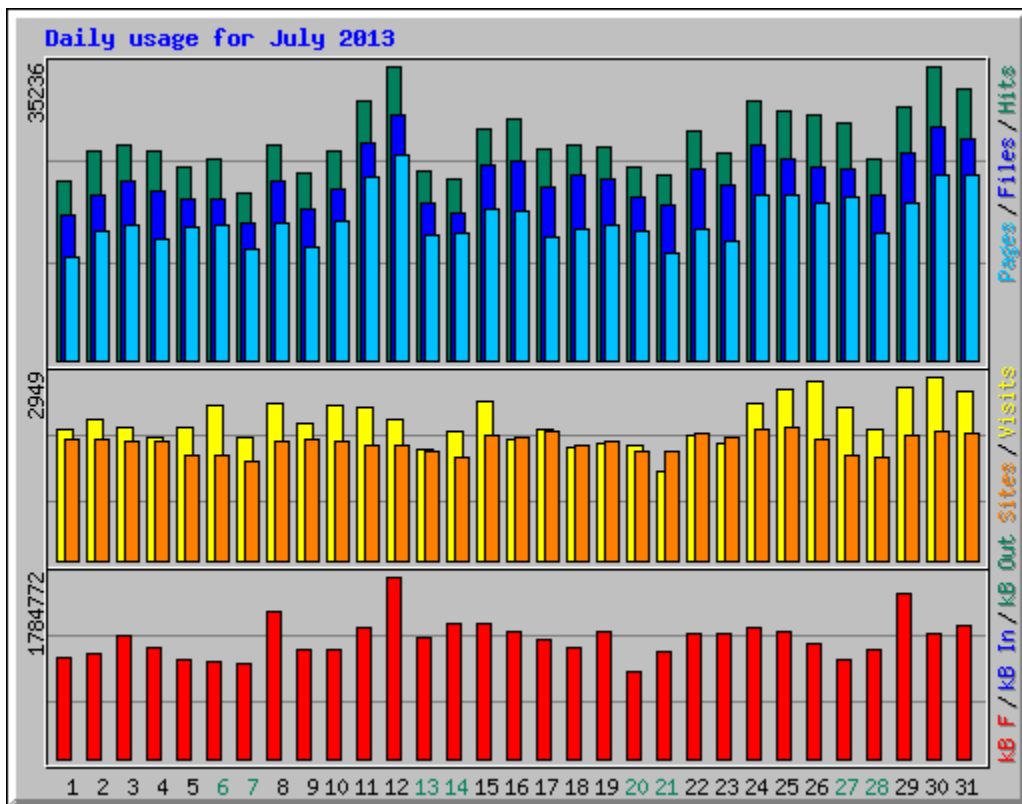

Code 302 - Found	54431
Code 304 - Not Modified	11243
Code 400 - Bad Request	62
Code 401 - Unauthorized	2
Code 403 - Forbidden	21
Code 404 - Not Found	59781
Code 405 - Method Not Allowed	53
Code 416 - Requested Range Not Satisfiable	7
Code 500 - Internal Server Error	8179