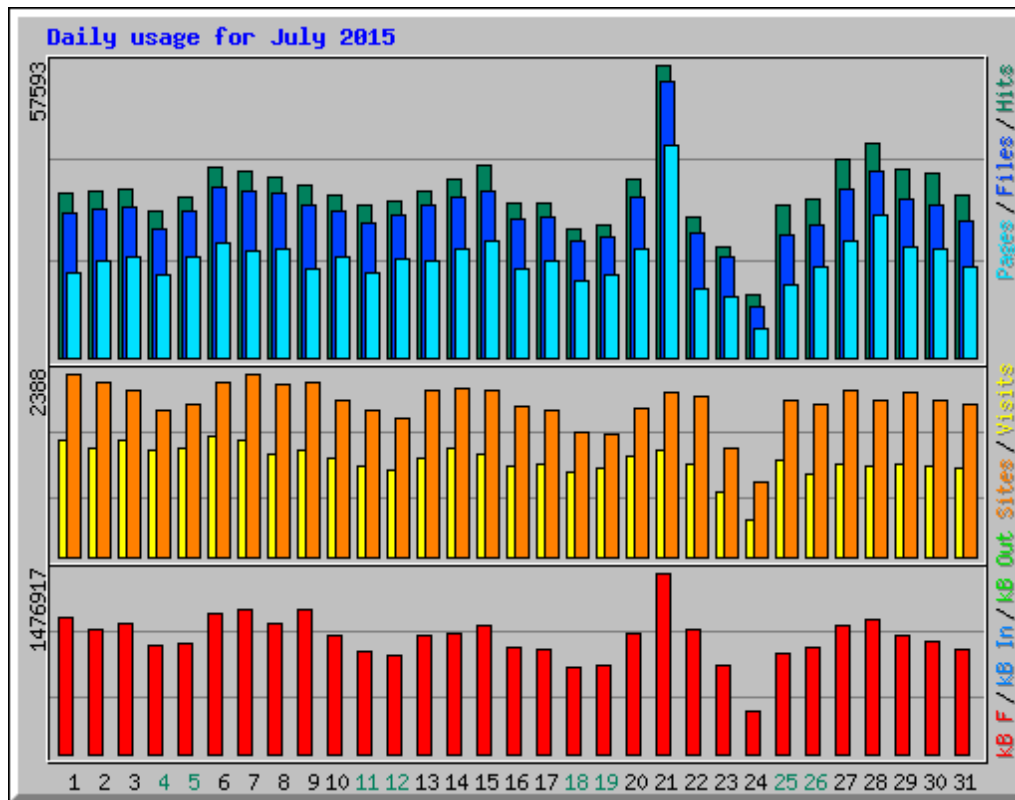

Usage statistics for frlht

Summary Period: July 2015

Generated 17-Aug-2015 06:01 IST

[\[Daily Statistics\]](#) [\[Hourly Statistics\]](#) [\[URLs\]](#) [\[Entry\]](#) [\[Exit\]](#) [\[Sites\]](#) [\[Search\]](#) [\[Users\]](#) [\[Countries\]](#)

Monthly Statistics for July 2015		
Total Hits	1014398	
Total Files	896474	
Total Pages	599310	
Total Visits	38500	
Total kB Files	29382909	
Total kB In	0	
Total kB Out	0	
Total Unique Sites	50074	
Total Unique URLs	66853	
Total Unique Usernames	2	
	Avg	Max
Hits per Hour	1363	12184
Hits per Day	32722	57593
Files per Day	28918	54390
Pages per Day	19332	41701
Sites per Day	1615	2388
Visits per Day	1241	1569
kB Files per Day	947836	1476917
kB In per Day	0	0
kB Out per Day	0	0
Hits by Response Code		
Code 200 - OK	88.37%	896474
Code 206 - Partial Content	1.53%	15523
Code 301 - Moved Permanently	0.01%	61
Code 302 - Found	1.09%	11092
Code 304 - Not Modified	1.38%	13974
Code 400 - Bad Request	0.00%	23
Code 401 - Unauthorized	0.00%	9
Code 403 - Forbidden	1.97%	20033
Code 404 - Not Found	5.61%	56910
Code 405 - Method Not Allowed	0.00%	17
Code 408 - Request Timeout	0.00%	3
Code 416 - Requested Range Not Satisfiable	0.00%	3
Code 500 - Internal Server Error	0.03%	276