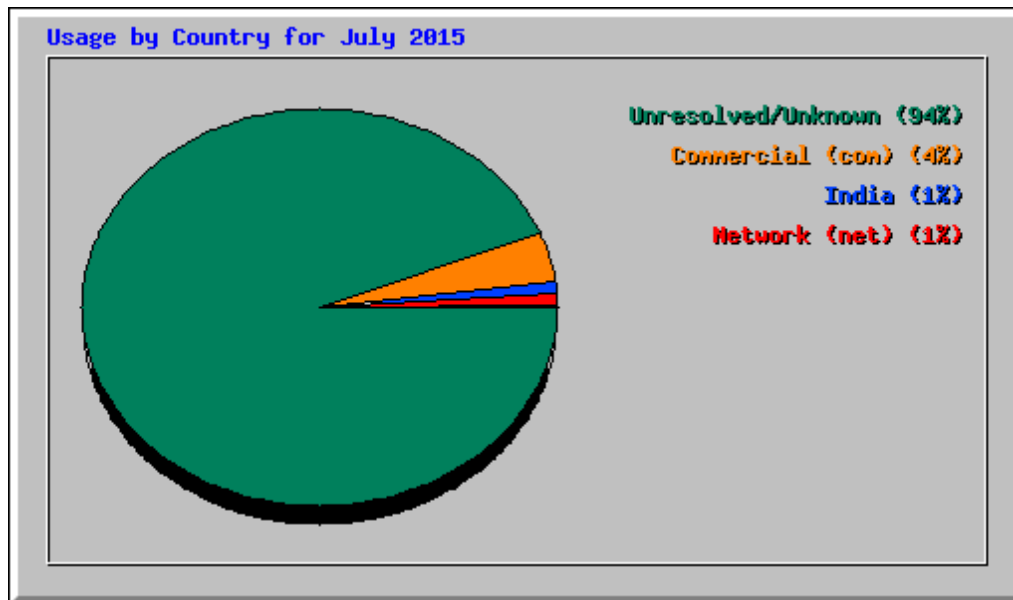

Top 30 of 64 Total Countries											
#	Hits		Files		kB F		kB In		kB Out		Country
1	950569	93.71%	857442	95.65%	28589662	97.30%	0	0.00%	0	0.00%	Unresolved/Unknown
2	41745	4.12%	40336	4.50%	380505	1.29%	0	0.00%	0	0.00%	Commercial (com)
3	12836	1.27%	7844	0.87%	275732	0.94%	0	0.00%	0	0.00%	India
4	8245	0.81%	5695	0.64%	114408	0.39%	0	0.00%	0	0.00%	Network (net)
5	142	0.01%	89	0.01%	4563	0.02%	0	0.00%	0	0.00%	United Arab Emirates
6	94	0.01%	40	0.00%	1015	0.00%	0	0.00%	0	0.00%	Pakistan
7	57	0.01%	28	0.00%	94	0.00%	0	0.00%	0	0.00%	Australia
8	54	0.01%	42	0.00%	54	0.00%	0	0.00%	0	0.00%	Netherlands
9	53	0.01%	42	0.00%	412	0.00%	0	0.00%	0	0.00%	Germany
10	43	0.00%	17	0.00%	823	0.00%	0	0.00%	0	0.00%	Czech Republic
11	42	0.00%	21	0.00%	955	0.00%	0	0.00%	0	0.00%	France
12	32	0.00%	23	0.00%	935	0.00%	0	0.00%	0	0.00%	New Zealand
13	31	0.00%	21	0.00%	19	0.00%	0	0.00%	0	0.00%	Canada
14	31	0.00%	25	0.00%	480	0.00%	0	0.00%	0	0.00%	Malaysia
15	30	0.00%	24	0.00%	67	0.00%	0	0.00%	0	0.00%	Singapore
16	26	0.00%	18	0.00%	781	0.00%	0	0.00%	0	0.00%	Thailand
17	23	0.00%	19	0.00%	982	0.00%	0	0.00%	0	0.00%	Brazil
18	22	0.00%	17	0.00%	644	0.00%	0	0.00%	0	0.00%	Russian Federation
19	19	0.00%	18	0.00%	326	0.00%	0	0.00%	0	0.00%	South Africa
20	18	0.00%	17	0.00%	956	0.00%	0	0.00%	0	0.00%	Sweden
21	17	0.00%	9	0.00%	1377	0.00%	0	0.00%	0	0.00%	Educational (edu)
22	17	0.00%	15	0.00%	119	0.00%	0	0.00%	0	0.00%	Non-Profit (org)
23	17	0.00%	16	0.00%	574	0.00%	0	0.00%	0	0.00%	Switzerland
24	16	0.00%	14	0.00%	198	0.00%	0	0.00%	0	0.00%	United Kingdom
25	15	0.00%	14	0.00%	115	0.00%	0	0.00%	0	0.00%	Italy
26	15	0.00%	15	0.00%	688	0.00%	0	0.00%	0	0.00%	Japan
27	15	0.00%	2	0.00%	596	0.00%	0	0.00%	0	0.00%	Philippines
28	14	0.00%	14	0.00%	1516	0.01%	0	0.00%	0	0.00%	Nepal