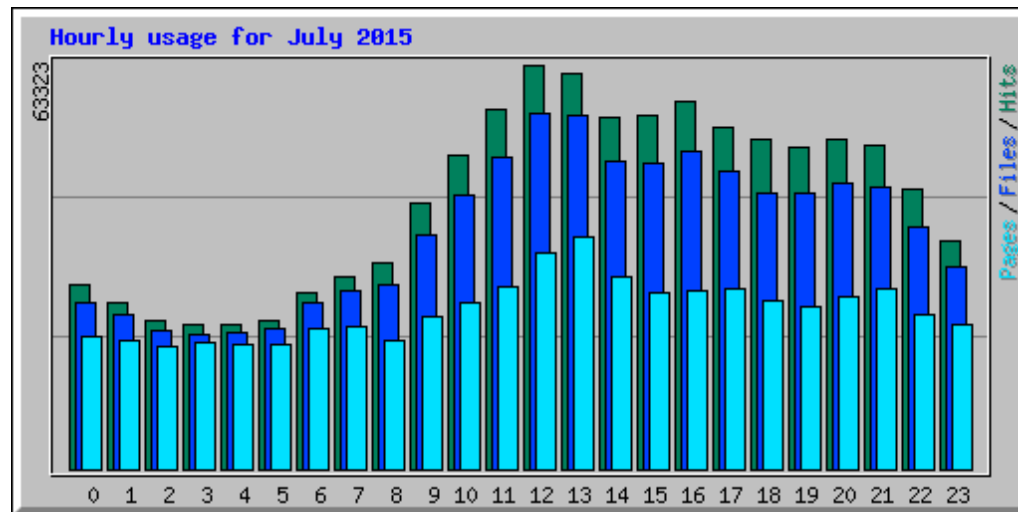

24	12194	1.20%	10102	1.13%	5584	0.93%	487	1.26%	966	1.93%	353220	1.20%	0	0.00%	0	0.00%
25	30109	2.97%	23968	2.67%	14422	2.41%	1252	3.25%	2035	4.06%	814884	2.77%	0	0.00%	0	0.00%
26	31276	3.08%	26240	2.93%	17870	2.98%	1075	2.79%	1990	3.97%	872119	2.97%	0	0.00%	0	0.00%
27	39173	3.86%	33090	3.69%	22754	3.80%	1217	3.16%	2162	4.32%	1046056	3.56%	0	0.00%	0	0.00%
28	41994	4.14%	36564	4.08%	27929	4.66%	1189	3.09%	2050	4.09%	1100753	3.75%	0	0.00%	0	0.00%
29	37026	3.65%	31247	3.49%	21834	3.64%	1197	3.11%	2144	4.28%	964101	3.28%	0	0.00%	0	0.00%
30	36297	3.58%	30020	3.35%	21483	3.58%	1173	3.05%	2027	4.05%	921157	3.14%	0	0.00%	0	0.00%
31	31993	3.15%	26747	2.98%	18019	3.01%	1161	3.02%	1993	3.98%	848933	2.89%	0	0.00%	0	0.00%

Hourly Statistics for July 2015																		
Hour	Hits			Files			Pages			kB F		kB In		kB Out				
	Avg	Total		Avg	Total		Avg	Total		Avg	Total	Avg	Total	Avg	Total			
0	929	28817	2.84%	841	26090	2.91%	665	20622	3.44%	25112	778458	2.65%	0	0	0.00%	0	0	0.00%
1	839	26014	2.56%	777	24096	2.69%	649	20119	3.36%	21438	664587	2.26%	0	0	0.00%	0	0	0.00%
2	744	23093	2.28%	694	21527	2.40%	623	19316	3.22%	15688	486325	1.66%	0	0	0.00%	0	0	0.00%
3	725	22501	2.22%	684	21207	2.37%	635	19697	3.29%	14714	456122	1.55%	0	0	0.00%	0	0	0.00%
4	727	22543	2.22%	688	21341	2.38%	632	19619	3.27%	16217	502712	1.71%	0	0	0.00%	0	0	0.00%
5	752	23342	2.30%	712	22077	2.46%	632	19605	3.27%	16392	508142	1.73%	0	0	0.00%	0	0	0.00%
6	895	27755	2.74%	839	26024	2.90%	704	21847	3.65%	19132	593095	2.02%	0	0	0.00%	0	0	0.00%
7	968	30014	2.96%	900	27923	3.11%	717	22234	3.71%	19779	613152	2.09%	0	0	0.00%	0	0	0.00%
8	1044	32389	3.19%	933	28935	3.23%	652	20228	3.38%	26774	830001	2.82%	0	0	0.00%	0	0	0.00%
9	1346	41728	4.11%	1180	36589	4.08%	766	23761	3.96%	36478	1130812	3.85%	0	0	0.00%	0	0	0.00%
10	1580	48990	4.83%	1385	42947	4.79%	841	26087	4.35%	43056	1334726	4.54%	0	0	0.00%	0	0	0.00%
11	1812	56172	5.54%	1575	48836	5.45%	923	28631	4.78%	61913	1919290	6.53%	0	0	0.00%	0	0	0.00%
12	2042	63323	6.24%	1797	55728	6.22%	1091	33822	5.64%	63417	1965914	6.69%	0	0	0.00%	0	0	0.00%
13	2001	62046	6.12%	1789	55459	6.19%	1171	36319	6.06%	57636	1786731	6.08%	0	0	0.00%	0	0	0.00%
14	1774	55000	5.42%	1557	48285	5.39%	968	30023	5.01%	54035	1675094	5.70%	0	0	0.00%	0	0	0.00%
15	1785	55342	5.46%	1547	47959	5.35%	888	27528	4.59%	58437	1811561	6.17%	0	0	0.00%	0	0	0.00%
16	1856	57540	5.67%	1604	49742	5.55%	902	27978	4.67%	60188	1865833	6.35%	0	0	0.00%	0	0	0.00%
17	1729	53618	5.29%	1499	46486	5.19%	908	28177	4.70%	54459	1688238	5.75%	0	0	0.00%	0	0	0.00%
18	1669	51753	5.10%	1395	43256	4.83%	849	26346	4.40%	50895	1577736	5.37%	0	0	0.00%	0	0	0.00%
19	1620	50243	4.95%	1397	43332	4.83%	816	25310	4.22%	52197	1618120	5.51%	0	0	0.00%	0	0	0.00%