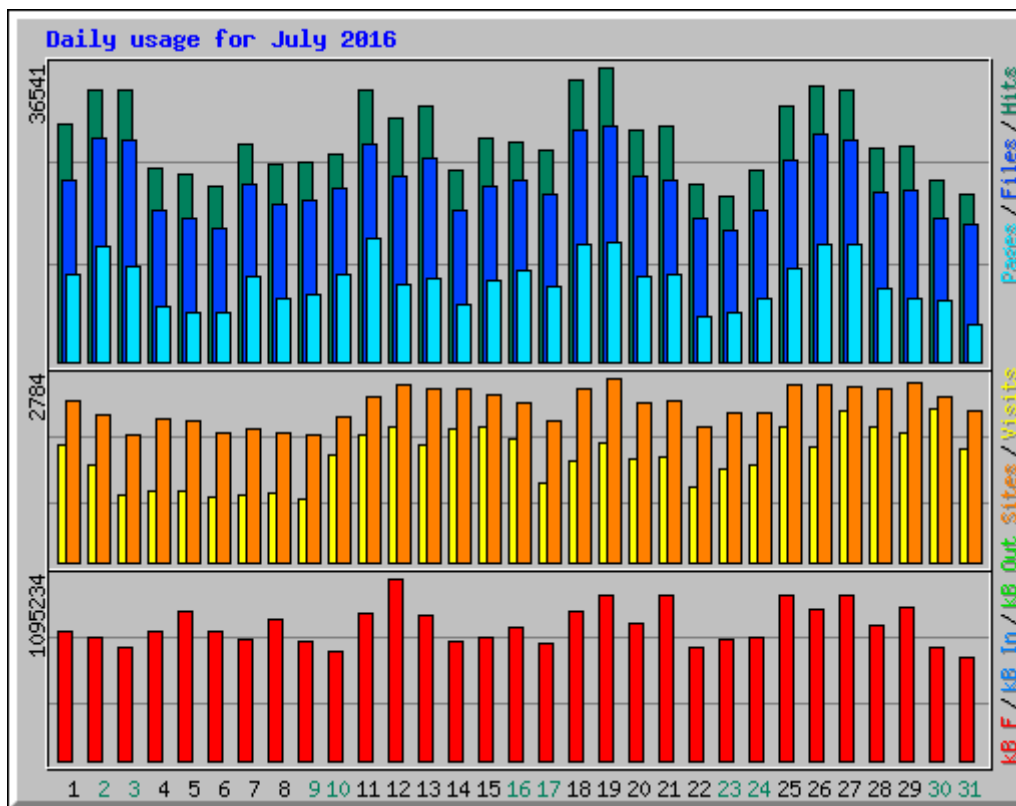

Usage statistics for frlht

Summary Period: July 2016

Generated 04-Oct-2016 06:03 IST

[\[Daily Statistics\]](#) [\[Hourly Statistics\]](#) [\[URLs\]](#) [\[Entry\]](#) [\[Exit\]](#) [\[Sites\]](#) [\[Search\]](#) [\[Users\]](#) [\[Countries\]](#)

Monthly Statistics for July 2016		
Total Hits	859609	
Total Files	686943	
Total Pages	306155	
Total Visits	49129	
Total kB Files	25173375	
Total kB In	0	
Total kB Out	0	
Total Unique Sites	52868	
Total Unique URLs	41950	
Total Unique Usernames	1	
	Avg	Max
Hits per Hour	1155	5607
Hits per Day	27729	36541
Files per Day	22159	29294
Pages per Day	9875	15278
Sites per Day	1705	2784
Visits per Day	1584	2314
kB Files per Day	812044	1095234
kB In per Day	0	0
kB Out per Day	0	0
Hits by Response Code		
Code 200 - OK	79.91%	686943
Code 206 - Partial Content	0.61%	5282
Code 301 - Moved Permanently	0.03%	284
Code 302 - Found	0.13%	1095

Daily Statistics for July 2016																
Day	Hits		Files		Pages		Visits		Sites		kB F		kB In		kB Out	
1	29348	3.41%	22542	3.28%	10716	3.50%	1784	3.63%	2449	4.63%	775599	3.08%	0	0.00%	0	0.00%
2	33577	3.91%	27629	4.02%	14183	4.63%	1465	2.98%	2220	4.20%	742405	2.95%	0	0.00%	0	0.00%