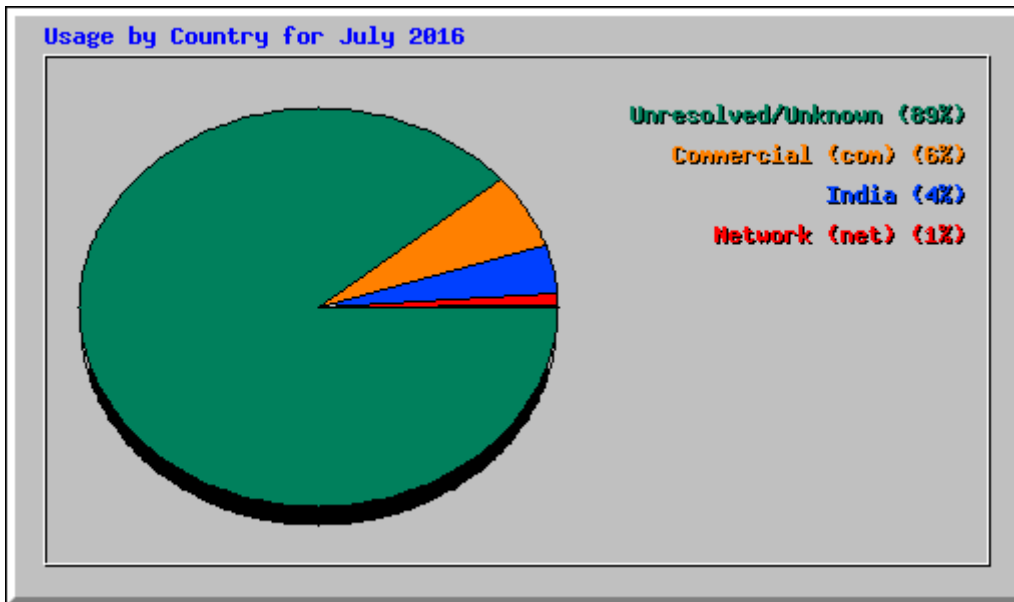

Top 30 of 55 Total Countries

#	Hits		Files		kB F		kB In		kB Out		Country
1	762151	88.66%	628212	91.45%	24517859	97.40%	0	0.00%	0	0.00%	Unresolved/Unknown
2	53631	6.24%	47571	6.93%	345402	1.37%	0	0.00%	0	0.00%	Commercial (com)
3	31426	3.66%	12303	1.79%	201495	0.80%	0	0.00%	0	0.00%	India
4	10673	1.24%	3783	0.55%	95867	0.38%	0	0.00%	0	0.00%	Network (net)
5	328	0.04%	12	0.00%	556	0.00%	0	0.00%	0	0.00%	Russian Federation
6	152	0.02%	43	0.01%	2069	0.01%	0	0.00%	0	0.00%	Germany
7	128	0.01%	42	0.01%	860	0.00%	0	0.00%	0	0.00%	United Arab Emirates
8	112	0.01%	15	0.00%	76	0.00%	0	0.00%	0	0.00%	Japan
9	109	0.01%	27	0.00%	1163	0.00%	0	0.00%	0	0.00%	Pakistan
10	91	0.01%	0	0.00%	8	0.00%	0	0.00%	0	0.00%	European Union
11	71	0.01%	29	0.00%	1146	0.00%	0	0.00%	0	0.00%	Canada
12	58	0.01%	9	0.00%	986	0.00%	0	0.00%	0	0.00%	Australia
13	56	0.01%	15	0.00%	93	0.00%	0	0.00%	0	0.00%	Italy
14	54	0.01%	16	0.00%	26	0.00%	0	0.00%	0	0.00%	Netherlands
15	50	0.01%	17	0.00%	82	0.00%	0	0.00%	0	0.00%	United States
16	42	0.00%	17	0.00%	1047	0.00%	0	0.00%	0	0.00%	Singapore
17	36	0.00%	2	0.00%	40	0.00%	0	0.00%	0	0.00%	South Africa