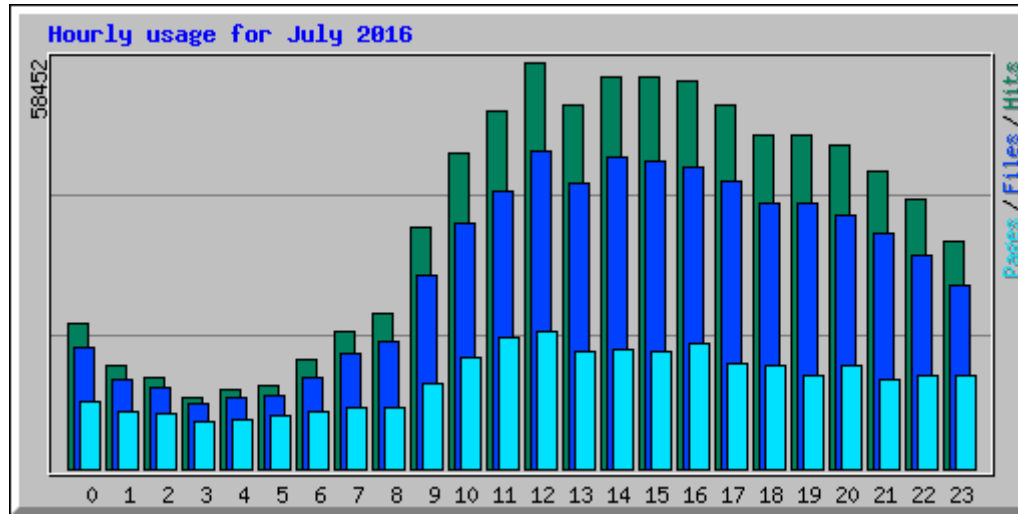

Hourly Statistics for July 2016																		
Hour	Hits			Files			Pages			kB F		kB In		kB Out				
	Avg	Total		Avg	Total		Avg	Total		Avg	Total	Avg	Total	Avg	Total			
0	670	20787	2.42%	558	17322	2.52%	309	9580	3.13%	19782	613238	2.44%	0	0	0.00%	0	0	0.00%
1	481	14928	1.74%	415	12883	1.88%	268	8329	2.72%	15287	473905	1.88%	0	0	0.00%	0	0	0.00%
2	420	13048	1.52%	375	11637	1.69%	251	7781	2.54%	12859	398633	1.58%	0	0	0.00%	0	0	0.00%
3	334	10364	1.21%	299	9288	1.35%	218	6759	2.21%	9868	305920	1.22%	0	0	0.00%	0	0	0.00%
4	370	11475	1.33%	329	10210	1.49%	223	6936	2.27%	11487	356111	1.41%	0	0	0.00%	0	0	0.00%
5	386	11987	1.39%	334	10384	1.51%	248	7693	2.51%	12230	379135	1.51%	0	0	0.00%	0	0	0.00%
6	508	15756	1.83%	424	13158	1.92%	264	8210	2.68%	13614	422020	1.68%	0	0	0.00%	0	0	0.00%
7	635	19706	2.29%	531	16479	2.40%	286	8896	2.91%	14758	457497	1.82%	0	0	0.00%	0	0	0.00%
8	723	22428	2.61%	589	18277	2.66%	279	8649	2.83%	20154	624775	2.48%	0	0	0.00%	0	0	0.00%
9	1118	34668	4.03%	895	27767	4.04%	391	12129	3.96%	28758	891489	3.54%	0	0	0.00%	0	0	0.00%
10	1458	45220	5.26%	1142	35408	5.15%	511	15856	5.18%	43133	1337137	5.31%	0	0	0.00%	0	0	0.00%
11	1656	51342	5.97%	1286	39880	5.81%	604	18750	6.12%	47210	1463507	5.81%	0	0	0.00%	0	0	0.00%
12	1885	58452	6.80%	1475	45747	6.66%	631	19587	6.40%	53491	1658208	6.59%	0	0	0.00%	0	0	0.00%
13	1683	52183	6.07%	1324	41063	5.98%	544	16877	5.51%	45596	1413481	5.61%	0	0	0.00%	0	0	0.00%
14	1813	56229	6.54%	1440	44643	6.50%	555	17215	5.62%	50831	1575767	6.26%	0	0	0.00%	0	0	0.00%
15	1818	56362	6.56%	1425	44179	6.43%	540	16766	5.48%	58578	1815907	7.21%	0	0	0.00%	0	0	0.00%
16	1792	55581	6.47%	1400	43411	6.32%	582	18065	5.90%	56309	1745593	6.93%	0	0	0.00%	0	0	0.00%
17	1685	52261	6.08%	1335	41413	6.03%	490	15215	4.97%	48932	1516898	6.03%	0	0	0.00%	0	0	0.00%