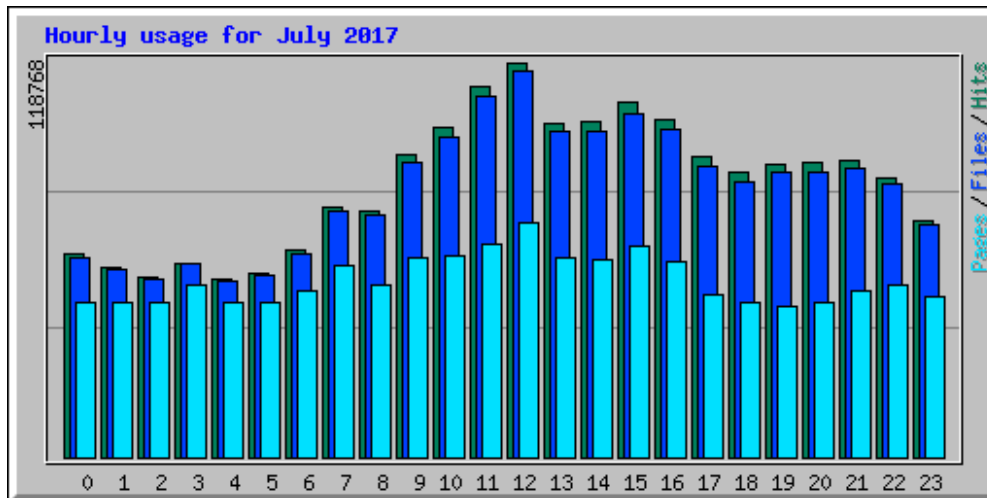

25	63041	3.19%	61562	3.19%	37099	2.91%	4435	2.53%	3006	5.28%	1870137	2.58%	0	0.00%	0	0.00%
26	68446	3.46%	65951	3.41%	38904	3.05%	4881	2.78%	3055	5.37%	1947783	2.68%	0	0.00%	0	0.00%
27	56593	2.86%	55232	2.86%	34101	2.67%	5432	3.09%	2881	5.06%	1610141	2.22%	0	0.00%	0	0.00%
28	54339	2.75%	52752	2.73%	30847	2.42%	5530	3.15%	2769	4.86%	1733871	2.39%	0	0.00%	0	0.00%
29	51728	2.62%	50437	2.61%	31162	2.44%	5525	3.15%	2615	4.59%	1705695	2.35%	0	0.00%	0	0.00%
30	51678	2.61%	50325	2.61%	29907	2.34%	5040	2.87%	2491	4.38%	1620808	2.23%	0	0.00%	0	0.00%
31	53490	2.71%	51931	2.69%	29325	2.30%	5941	3.38%	2989	5.25%	1803275	2.48%	0	0.00%	0	0.00%

Hourly Statistics for July 2017																
Hour	Hits			Files			Pages			kB F			kB In		kB Out	
	Avg	Total		Avg	Total		Avg	Total		Avg	Total		Avg	Total	Avg	Total
0	1974	61200	3.10%	1938	60107	3.11%	1498	46451	3.64%	56421	1749061	2.41%	0	0.00%	0	0.00%
1	1832	56795	2.87%	1814	56237	2.91%	1499	46488	3.64%	49623	1538320	2.12%	0	0.00%	0	0.00%
2	1746	54139	2.74%	1728	53594	2.77%	1493	46295	3.63%	46143	1430418	1.97%	0	0.00%	0	0.00%
3	1885	58463	2.96%	1870	57996	3.00%	1661	51500	4.03%	47790	1481491	2.04%	0	0.00%	0	0.00%
4	1722	53396	2.70%	1707	52945	2.74%	1498	46445	3.64%	245396	7607279	10.48%	0	0.00%	0	0.00%
5	1775	55036	2.78%	1758	54501	2.82%	1491	46246	3.62%	291681	9042124	12.46%	0	0.00%	0	0.00%
6	2005	62161	3.14%	1979	61356	3.18%	1610	49932	3.91%	193855	6009514	8.28%	0	0.00%	0	0.00%
7	2417	74928	3.79%	2379	73778	3.82%	1855	57532	4.51%	98411	3050737	4.20%	0	0.00%	0	0.00%
8	2392	74168	3.75%	2347	72764	3.77%	1676	51980	4.07%	62863	1948747	2.68%	0	0.00%	0	0.00%
9	2929	90811	4.59%	2864	88803	4.60%	1937	60074	4.71%	75467	2339489	3.22%	0	0.00%	0	0.00%
10	3190	98894	5.00%	3105	96267	4.98%	1946	60328	4.73%	81763	2534640	3.49%	0	0.00%	0	0.00%
11	3594	111427	5.64%	3492	108272	5.61%	2057	63793	5.00%	94461	2928287	4.03%	0	0.00%	0	0.00%
12	3831	118768	6.01%	3739	115930	6.00%	2270	70392	5.51%	103593	3211370	4.42%	0	0.00%	0	0.00%
13	3239	100428	5.08%	3160	97970	5.07%	1930	59854	4.69%	85515	2650959	3.65%	0	0.00%	0	0.00%
14	3250	100761	5.10%	3166	98147	5.08%	1914	59344	4.65%	86770	2689866	3.71%	0	0.00%	0	0.00%
15	3437	106567	5.39%	3336	103446	5.36%	2051	63593	4.98%	91674	2841908	3.91%	0	0.00%	0	0.00%
16	3279	101671	5.14%	3180	98599	5.11%	1897	58808	4.61%	89189	2764859	3.81%	0	0.00%	0	0.00%
17	2909	90204	4.56%	2822	87485	4.53%	1574	48811	3.82%	82852	2568404	3.54%	0	0.00%	0	0.00%
18	2762	85638	4.33%	2678	83026	4.30%	1493	46297	3.63%	77892	2414667	3.33%	0	0.00%	0	0.00%
19	2842	88108	4.46%	2763	85662	4.44%	1466	45472	3.56%	83495	2588358	3.57%	0	0.00%	0	0.00%
20	2850	88373	4.47%	2763	85680	4.44%	1501	46541	3.65%	81758	2534488	3.49%	0	0.00%	0	0.00%
21	2883	89384	4.52%	2805	86963	4.50%	1609	49879	3.91%	78357	2429081	3.35%	0	0.00%	0	0.00%
22	2717	84245	4.26%	2644	81983	4.24%	1677	51992	4.07%	74452	2308010	3.18%	0	0.00%	0	0.00%