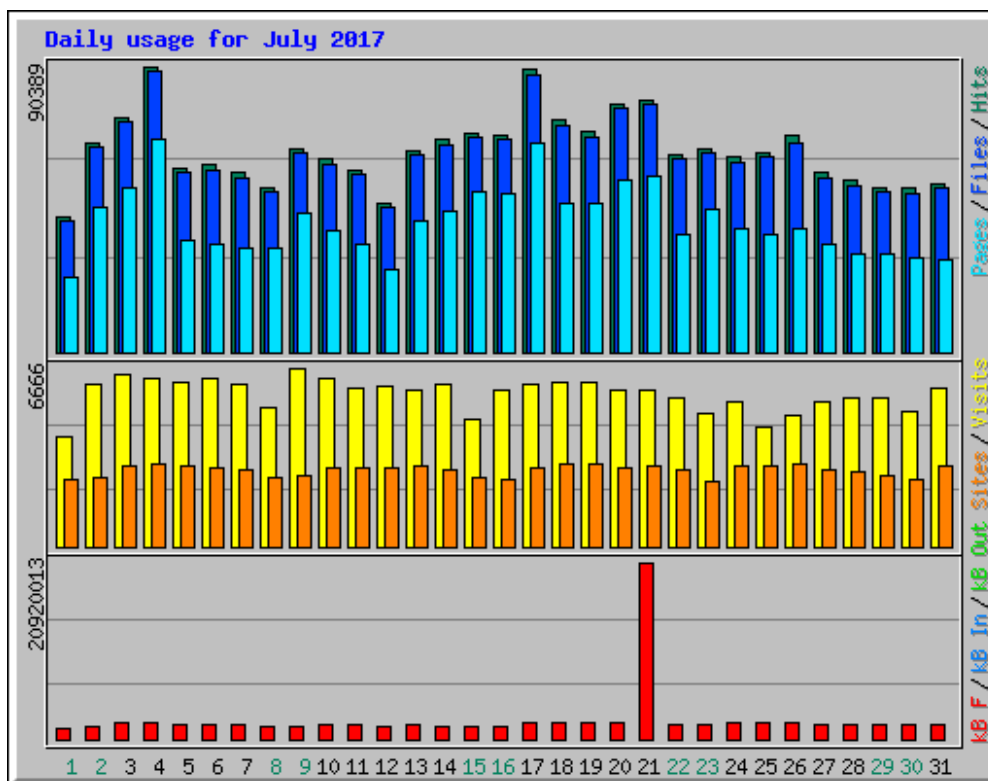

Usage statistics for frlht

Summary Period: July 2017

Generated 18-Sep-2017 06:06 IST

[\[Daily Statistics\]](#) [\[Hourly Statistics\]](#) [\[URLs\]](#) [\[Entry\]](#) [\[Exit\]](#) [\[Sites\]](#) [\[Search\]](#) [\[Users\]](#) [\[Countries\]](#)

Monthly Statistics for July 2017		
Total Hits	1976890	
Total Files	1931323	
Total Pages	1276603	
Total Visits	175519	
Total kB Files	72592813	
Total kB In	0	
Total kB Out	0	
Total Unique Sites	56924	
Total Unique URLs	1000199	
Total Unique Usernames	1	
	Avg	Max
Hits per Hour	2657	7886
Hits per Day	63770	90389
Files per Day	62300	89100
Pages per Day	41180	67482
Sites per Day	1836	3098
Visits per Day	5661	6666
kB Files per Day	2341704	20920013
kB In per Day	0	0
kB Out per Day	0	0
Hits by Response Code		
Code 200 - OK	97.70%	1931323
Code 206 - Partial Content	0.25%	4892
Code 301 - Moved Permanently	0.02%	368
Code 302 - Found	0.03%	651
Code 303 - See Other	0.00%	1
Code 304 - Not Modified	0.75%	14911
Code 307 - Moved Temporarily	0.00%	19
Code 401 - Unauthorized	0.00%	21
Code 403 - Forbidden	1.24%	24536
Code 404 - Not Found	0.00%	3
Code 405 - Method Not Allowed	0.00%	13
Code 416 - Requested Range Not Satisfiable	0.00%	11
Code 500 - Internal Server Error	0.01%	141