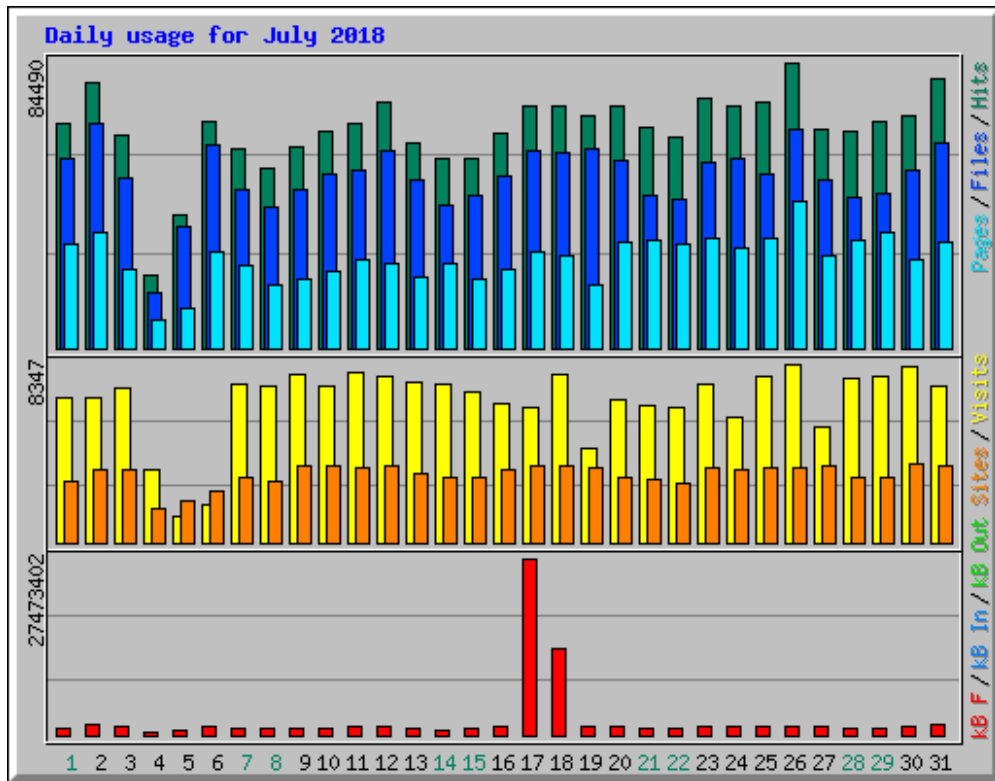

Usage statistics for frlht

Summary Period: July 2018

Generated 19-Nov-2018 06:10 IST

[\[Daily Statistics\]](#) [\[Hourly Statistics\]](#) [\[URLs\]](#) [\[Entry\]](#) [\[Exit\]](#) [\[Sites\]](#) [\[Search\]](#) [\[Countries\]](#)

Monthly Statistics for July 2018		
Total Hits	2004499	
Total Files	1572213	
Total Pages	820886	
Total Visits	203464	
Total kB Files	74876776	
Total kB In	0	
Total kB Out	0	
Total Unique Sites	64135	
Total Unique URLs	143742	
	Avg	Max
Hits per Hour	2694	7364
Hits per Day	64661	84490
Files per Day	50716	66224
Pages per Day	26480	43236
Sites per Day	2068	3635
Visits per Day	6563	8347
kB Files per Day	2415380	27473402
kB In per Day	0	0
kB Out per Day	0	0
Hits by Response Code		
Undefined response code	0.00%	2
Code 200 - OK	78.43%	1572213
Code 206 - Partial Content	0.24%	4720
Code 301 - Moved Permanently	0.02%	465
Code 302 - Found	1.52%	30507
Code 303 - See Other	0.07%	1383
Code 304 - Not Modified	0.74%	14759
Code 307 - Moved Temporarily	14.82%	297154
Code 400 - Bad Request	0.06%	1163
Code 401 - Unauthorized	0.00%	24
Code 403 - Forbidden	1.07%	21535
Code 404 - Not Found	2.98%	59797
Code 405 - Method Not Allowed	0.00%	7
Code 500 - Internal Server Error	0.04%	770