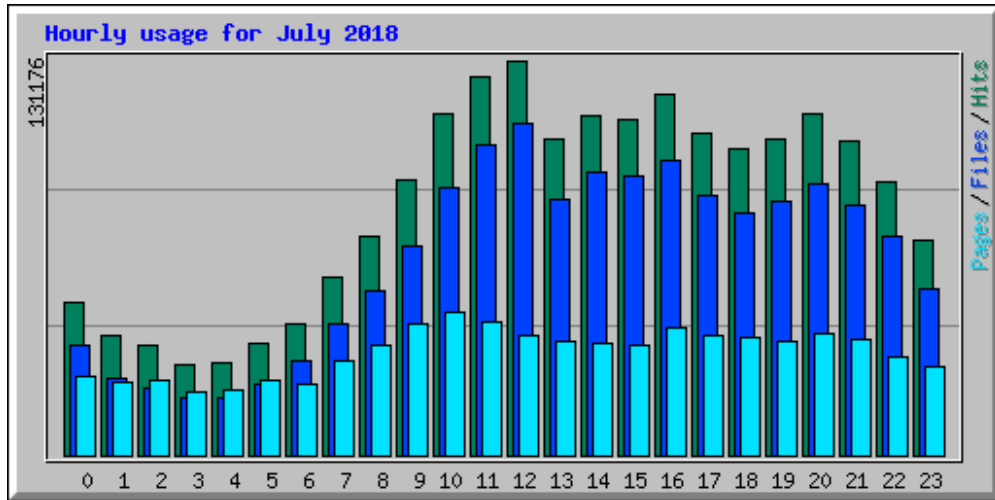

25	72888	3.64%	51695	3.29%	32726	3.99%	7751	3.81%	3535	5.51%	1292009	1.73%	0	0.00%	0	0.00%
26	84490	4.22%	64467	4.10%	43236	5.27%	8347	4.10%	3508	5.47%	1411160	1.88%	0	0.00%	0	0.00%
27	64526	3.22%	49984	3.18%	27483	3.35%	5361	2.63%	3594	5.60%	1335281	1.78%	0	0.00%	0	0.00%
28	64062	3.20%	44592	2.84%	31878	3.88%	7665	3.77%	3025	4.72%	1009614	1.35%	0	0.00%	0	0.00%
29	67029	3.34%	45925	2.92%	33994	4.14%	7777	3.82%	3084	4.81%	1017876	1.36%	0	0.00%	0	0.00%
30	68862	3.44%	52877	3.36%	26193	3.19%	8203	4.03%	3635	5.67%	1258437	1.68%	0	0.00%	0	0.00%
31	79709	3.98%	60422	3.84%	31297	3.81%	7315	3.60%	3597	5.61%	1534047	2.05%	0	0.00%	0	0.00%

Hourly Statistics for July 2018																		
Hour	Hits			Files			Pages			kB F		kB In		kB Out				
	Avg	Total		Avg	Total		Avg	Total		Avg	Total	Avg	Total	Avg	Total			
0	1645	51000	2.54%	1187	36805	2.34%	843	26159	3.19%	108188	3353828	4.48%	0	0	0.00%	0	0	0.00%
1	1273	39478	1.97%	831	25784	1.64%	778	24129	2.94%	97415	3019866	4.03%	0	0	0.00%	0	0	0.00%
2	1171	36313	1.81%	727	22538	1.43%	806	25008	3.05%	98287	3046902	4.07%	0	0	0.00%	0	0	0.00%
3	969	30067	1.50%	625	19379	1.23%	672	20848	2.54%	94023	2914702	3.89%	0	0	0.00%	0	0	0.00%
4	984	30521	1.52%	619	19190	1.22%	698	21639	2.64%	90489	2805144	3.75%	0	0	0.00%	0	0	0.00%
5	1189	36887	1.84%	769	23857	1.52%	796	24698	3.01%	18875	585115	0.78%	0	0	0.00%	0	0	0.00%
6	1409	43702	2.18%	1010	31314	1.99%	757	23489	2.86%	24630	763543	1.02%	0	0	0.00%	0	0	0.00%
7	1914	59364	2.96%	1400	43402	2.76%	1000	31026	3.78%	33982	1053429	1.41%	0	0	0.00%	0	0	0.00%
8	2348	72808	3.63%	1768	54815	3.49%	1170	36277	4.42%	39106	1212291	1.62%	0	0	0.00%	0	0	0.00%
9	2947	91376	4.56%	2249	69741	4.44%	1412	43785	5.33%	50565	1567512	2.09%	0	0	0.00%	0	0	0.00%
10	3662	113536	5.66%	2872	89055	5.66%	1540	47769	5.82%	60118	1863648	2.49%	0	0	0.00%	0	0	0.00%
11	4056	125736	6.27%	3334	103365	6.57%	1422	44112	5.37%	72585	2250126	3.01%	0	0	0.00%	0	0	0.00%
12	4231	131176	6.54%	3557	110279	7.01%	1289	39965	4.87%	78302	2427372	3.24%	0	0	0.00%	0	0	0.00%
13	3390	105109	5.24%	2741	84992	5.41%	1218	37773	4.60%	66590	2064291	2.76%	0	0	0.00%	0	0	0.00%
14	3640	112846	5.63%	3039	94237	5.99%	1204	37326	4.55%	71821	2226455	2.97%	0	0	0.00%	0	0	0.00%
15	3603	111708	5.57%	2983	92490	5.88%	1186	36780	4.48%	72398	2244330	3.00%	0	0	0.00%	0	0	0.00%
16	3868	119934	5.98%	3165	98115	6.24%	1359	42136	5.13%	80959	2509730	3.35%	0	0	0.00%	0	0	0.00%
17	3442	106709	5.32%	2791	86527	5.50%	1276	39556	4.82%	71635	2220691	2.97%	0	0	0.00%	0	0	0.00%
18	3280	101710	5.07%	2599	80573	5.12%	1264	39195	4.77%	63946	1982318	2.65%	0	0	0.00%	0	0	0.00%
19	3392	105176	5.25%	2723	84417	5.37%	1227	38065	4.64%	189151	5863685	7.83%	0	0	0.00%	0	0	0.00%
20	3649	113148	5.64%	2900	89912	5.72%	1303	40403	4.92%	259487	8044094	10.74%	0	0	0.00%	0	0	0.00%
21	3356	104040	5.19%	2688	83334	5.30%	1244	38572	4.70%	271357	8412057	11.23%	0	0	0.00%	0	0	0.00%
22	2926	90708	4.53%	2349	72843	4.63%	1051	32590	3.97%	282196	8748065	11.68%	0	0	0.00%	0	0	0.00%