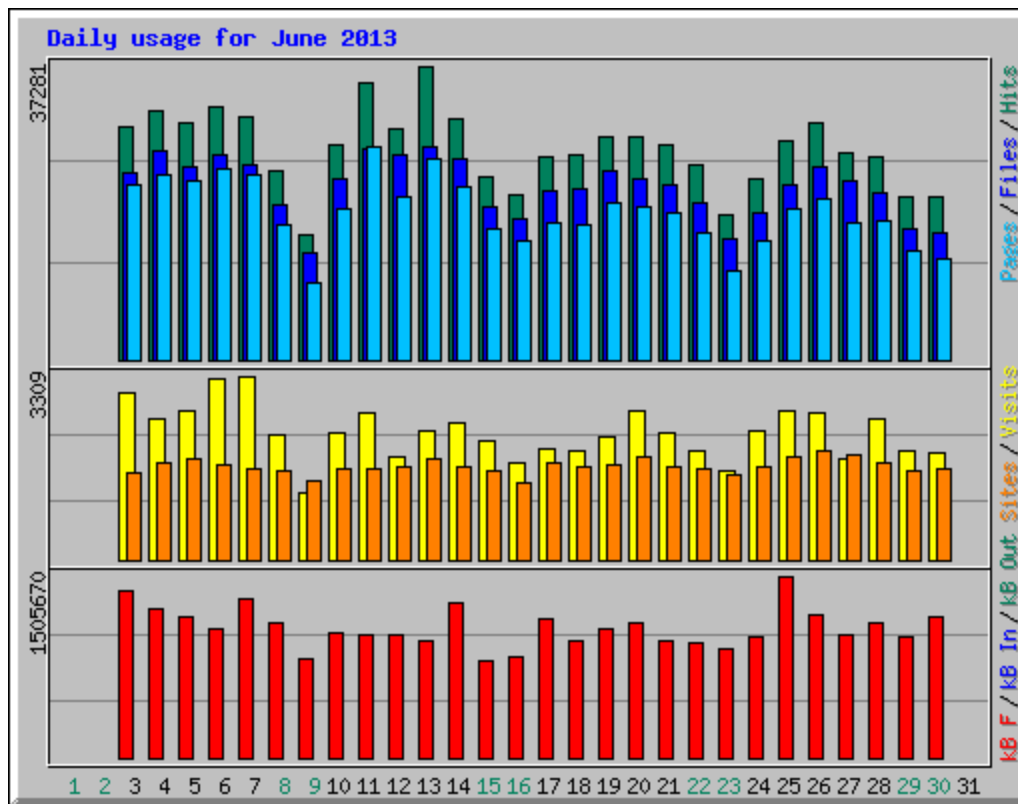

# Usage Statistics for envis.frlht.org.in

Summary Period: June 2013

Generated 24-Sep-2013 13:00 IST

[\[Daily Statistics\]](#) [\[Hourly Statistics\]](#) [\[URLs\]](#) [\[Entry\]](#) [\[Exit\]](#) [\[Sites\]](#) [\[Users\]](#) [\[Locations\]](#)

Monthly Statistics for June 2013		
Total Hits	750638	
Total Files	613583	
Total Pages	524831	
Total Visits	64019	
Total kB Files	30173723	
Total kB In	0	
Total kB Out	0	
Total Unique Sites	33537	
Total Unique URLs	3799	
Total Unique Usernames	1	
	Avg	Max
Hits per Hour	1117	8176
Hits per Day	26808	37281
Files per Day	21913	26928
Pages per Day	18743	26948
Visits per Day	2286	3309
kB Files per Day	1077633	1505670
kB In per Day	0	0
kB Out per Day	0	0
Hits by Response Code		
Undefined response code	7	
Code 200 - OK	613583	
Code 206 - Partial Content	8579	
Code 301 - Moved Permanently	498	
Code 302 - Found	55134	
Code 304 - Not Modified	8288	
Code 400 - Bad Request	95	
Code 401 - Unauthorized	6	
Code 403 - Forbidden	2494	
Code 404 - Not Found	54845	
Code 405 - Method Not Allowed	15	
Code 416 - Requested Range Not Satisfiable	4	
Code 500 - Internal Server Error	7090	