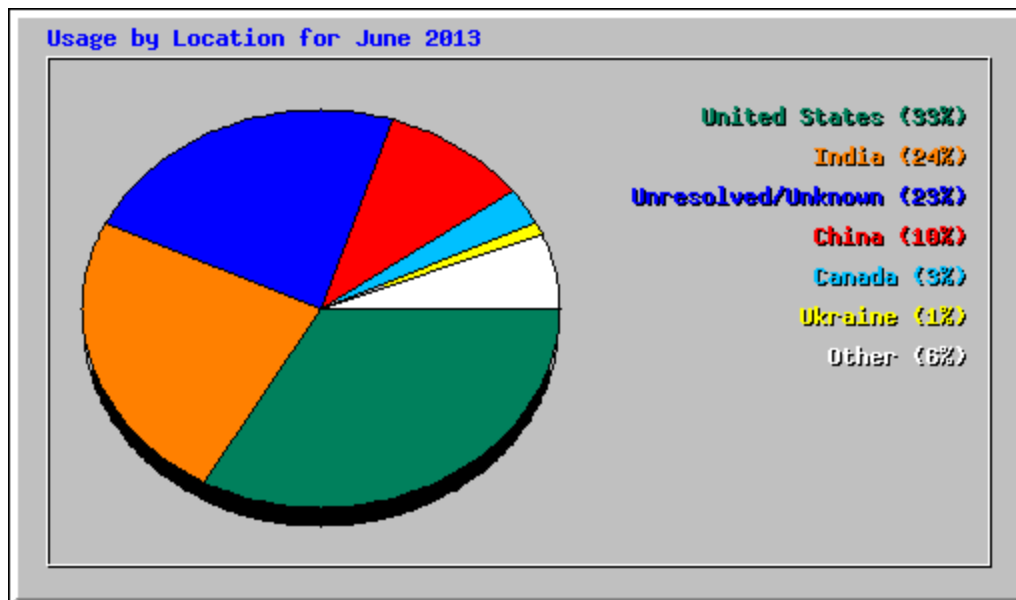

Top 30 of 157 Total Locations											
#	Hits		Files		kB F		kB In		kB Out		Location
1	244206	32.53%	230090	37.50%	10015581	33.19%	0	0.00%	0	0.00%	United States
2	177063	23.59%	151084	24.62%	10975282	36.37%	0	0.00%	0	0.00%	India
3	173449	23.11%	129952	21.18%	5235353	17.35%	0	0.00%	0	0.00%	Unresolved/Unknown
4	78048	10.40%	51073	8.32%	558036	1.85%	0	0.00%	0	0.00%	China
5	23627	3.15%	16312	2.66%	538372	1.78%	0	0.00%	0	0.00%	Canada
6	10066	1.34%	6615	1.08%	153005	0.51%	0	0.00%	0	0.00%	Ukraine
7	3482	0.46%	2685	0.44%	85839	0.28%	0	0.00%	0	0.00%	France
8	3059	0.41%	2548	0.42%	108078	0.36%	0	0.00%	0	0.00%	Germany
9	2818	0.38%	2526	0.41%	61136	0.20%	0	0.00%	0	0.00%	Network
10	2597	0.35%	2352	0.38%	118327	0.39%	0	0.00%	0	0.00%	US Commercial
11	2016	0.27%	1678	0.27%	129518	0.43%	0	0.00%	0	0.00%	Japan
12	1782	0.24%	1530	0.25%	139309	0.46%	0	0.00%	0	0.00%	Great Britain (UK)
13	1596	0.21%	1332	0.22%	63524	0.21%	0	0.00%	0	0.00%	Pakistan
14	1549	0.21%	1443	0.24%	46928	0.16%	0	0.00%	0	0.00%	Netherlands
15	1481	0.20%	1261	0.21%	161558	0.54%	0	0.00%	0	0.00%	Sri Lanka
16	1477	0.20%	1288	0.21%	104365	0.35%	0	0.00%	0	0.00%	United Arab Emirates
17	1313	0.17%	1157	0.19%	103855	0.34%	0	0.00%	0	0.00%	Malaysia
18	1101	0.15%	953	0.16%	95119	0.32%	0	0.00%	0	0.00%	Indonesia
19	1044	0.14%	860	0.14%	77077	0.26%	0	0.00%	0	0.00%	Finland
20	983	0.13%	848	0.14%	81583	0.27%	0	0.00%	0	0.00%	Australia
21	932	0.12%	422	0.07%	39206	0.13%	0	0.00%	0	0.00%	Brazil
22	884	0.12%	778	0.13%	58602	0.19%	0	0.00%	0	0.00%	Thailand
23	827	0.11%	749	0.12%	71527	0.24%	0	0.00%	0	0.00%	Philippines
24	803	0.11%	690	0.11%	52684	0.17%	0	0.00%	0	0.00%	Myanmar
25	757	0.10%	693	0.11%	27060	0.09%	0	0.00%	0	0.00%	Romania
26	740	0.10%	653	0.11%	58389	0.19%	0	0.00%	0	0.00%	Russian Federation
27	734	0.10%	647	0.11%	80341	0.27%	0	0.00%	0	0.00%	Singapore
28	726	0.10%	667	0.11%	131811	0.44%	0	0.00%	0	0.00%	Italy