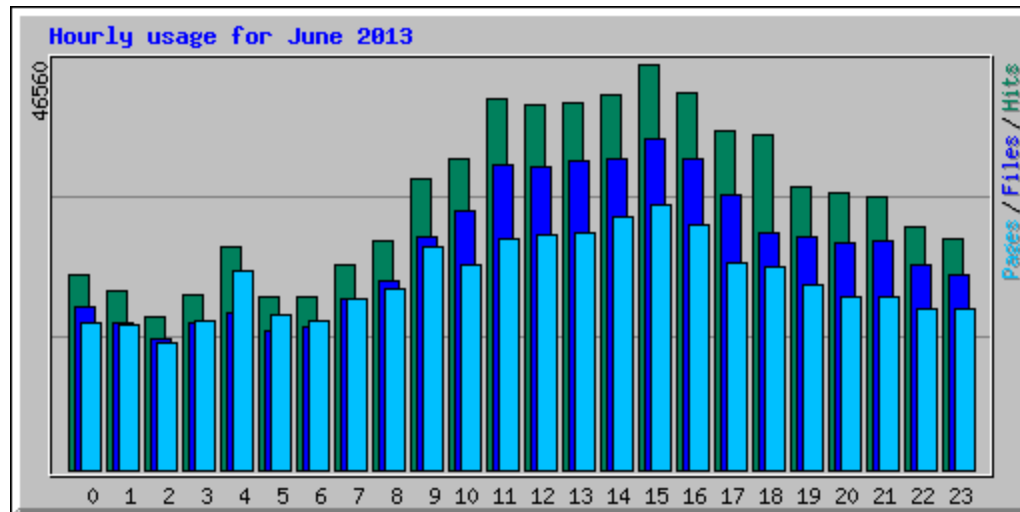

25	27824	3.71%	22242	3.62%	19075	3.63%	2671	4.17%	1866	5.56%	1505670	4.99%	0	0.00%	0	0.00%
26	30068	4.01%	24476	3.99%	20306	3.87%	2646	4.13%	1953	5.82%	1183637	3.92%	0	0.00%	0	0.00%
27	26282	3.50%	22606	3.68%	17410	3.32%	1805	2.82%	1890	5.64%	1024216	3.39%	0	0.00%	0	0.00%
28	25868	3.45%	21239	3.46%	17680	3.37%	2521	3.94%	1734	5.17%	1109440	3.68%	0	0.00%	0	0.00%
29	20598	2.74%	16549	2.70%	13725	2.62%	1975	3.09%	1607	4.79%	997348	3.31%	0	0.00%	0	0.00%
30	20619	2.75%	16132	2.63%	12804	2.44%	1931	3.02%	1648	4.91%	1163131	3.85%	0	0.00%	0	0.00%

Hourly Statistics for June 2013																
Hour	Hits			Files			Pages			kB F		kB In		kB Out		
	Avg	Total		Avg	Total		Avg	Total		Avg	Total	Avg	Total	Avg	Total	
0	794	22259	2.97%	666	18653	3.04%	602	16878	3.22%	26993	755801	2.50%	00	0.00%	00	0.00%
1	735	20581	2.74%	600	16810	2.74%	592	16583	3.16%	25717	720070	2.39%	00	0.00%	00	0.00%
2	622	17433	2.32%	534	14973	2.44%	516	14452	2.75%	20785	581968	1.93%	00	0.00%	00	0.00%
3	716	20052	2.67%	604	16936	2.76%	610	17087	3.26%	25333	709315	2.35%	00	0.00%	00	0.00%
4	913	25575	3.41%	639	17894	2.92%	812	22739	4.33%	22809	638665	2.12%	00	0.00%	00	0.00%
5	710	19883	2.65%	572	16021	2.61%	632	17701	3.37%	21573	604048	2.00%	00	0.00%	00	0.00%
6	706	19795	2.64%	584	16360	2.67%	608	17030	3.24%	21175	592905	1.96%	00	0.00%	00	0.00%
7	840	23541	3.14%	701	19648	3.20%	697	19541	3.72%	26502	742064	2.46%	00	0.00%	00	0.00%
8	935	26183	3.49%	774	21695	3.54%	740	20730	3.95%	28538	799075	2.65%	00	0.00%	00	0.00%
9	1194	33453	4.46%	952	26673	4.35%	911	25509	4.86%	43178	1208980	4.01%	00	0.00%	00	0.00%
10	1276	35747	4.76%	1058	29644	4.83%	843	23613	4.50%	79483	2225519	7.38%	00	0.00%	00	0.00%
11	1517	42477	5.66%	1247	34926	5.69%	947	26529	5.05%	60662	1698544	5.63%	00	0.00%	00	0.00%
12	1494	41835	5.57%	1242	34796	5.67%	966	27061	5.16%	62004	1736111	5.75%	00	0.00%	00	0.00%
13	1504	42112	5.61%	1261	35324	5.76%	968	27114	5.17%	65858	1844038	6.11%	00	0.00%	00	0.00%
14	1534	42957	5.72%	1276	35728	5.82%	1039	29113	5.55%	63712	1783947	5.91%	00	0.00%	00	0.00%
15	1662	46560	6.20%	1357	38007	6.19%	1086	30413	5.79%	61963	1734951	5.75%	00	0.00%	00	0.00%
16	1541	43149	5.75%	1276	35735	5.82%	1002	28057	5.35%	67170	1880774	6.23%	00	0.00%	00	0.00%
17	1391	38953	5.19%	1128	31608	5.15%	845	23681	4.51%	68282	1911890	6.34%	00	0.00%	00	0.00%
18	1368	38331	5.11%	973	27269	4.44%	829	23225	4.43%	52206	1461769	4.84%	00	0.00%	00	0.00%
19	1161	32524	4.33%	956	26784	4.37%	754	21133	4.03%	46044	1289222	4.27%	00	0.00%	00	0.00%
20	1132	31716	4.23%	928	26002	4.24%	708	19836	3.78%	51086	1430402	4.74%	00	0.00%	00	0.00%
21	1115	31225	4.16%	939	26303	4.29%	707	19807	3.77%	49711	1391904	4.61%	00	0.00%	00	0.00%