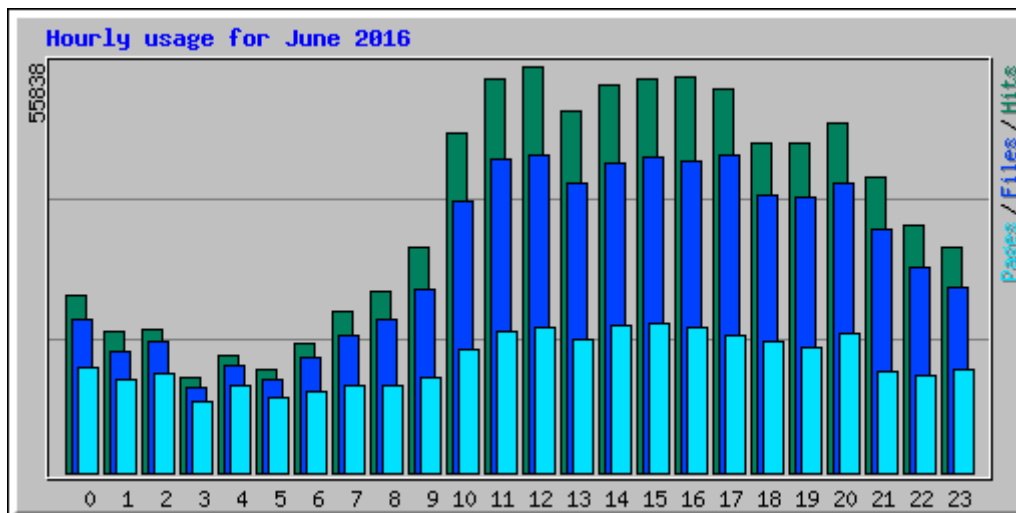

Hourly Statistics for June 2016																		
Hour	Hits			Files			Pages			kB F		kB In		kB Out				
	Avg	Total		Avg	Total		Avg	Total		Avg	Total	Avg	Total	Avg	Total			
0	812	24371	2.81%	704	21132	2.96%	477	14327	3.87%	22695	680844	2.56%	0	0	0.00%	0	0	0.00%
1	643	19292	2.23%	558	16756	2.34%	428	12862	3.47%	19091	572730	2.16%	0	0	0.00%	0	0	0.00%
2	651	19538	2.25%	596	17904	2.51%	450	13525	3.65%	21225	636742	2.40%	0	0	0.00%	0	0	0.00%
3	434	13049	1.51%	391	11749	1.64%	325	9759	2.63%	18052	541557	2.04%	0	0	0.00%	0	0	0.00%
4	539	16196	1.87%	491	14733	2.06%	402	12084	3.26%	18832	564965	2.13%	0	0	0.00%	0	0	0.00%
5	471	14141	1.63%	424	12746	1.78%	342	10279	2.77%	14036	421082	1.59%	0	0	0.00%	0	0	0.00%
6	595	17874	2.06%	531	15934	2.23%	370	11113	3.00%	15165	454954	1.71%	0	0	0.00%	0	0	0.00%
7	736	22107	2.55%	630	18913	2.65%	397	11912	3.21%	21924	657723	2.48%	0	0	0.00%	0	0	0.00%
8	829	24891	2.87%	701	21035	2.94%	400	12025	3.25%	21590	647710	2.44%	0	0	0.00%	0	0	0.00%
9	1032	30986	3.58%	840	25220	3.53%	436	13086	3.53%	29225	876737	3.30%	0	0	0.00%	0	0	0.00%
10	1551	46544	5.37%	1246	37390	5.23%	565	16959	4.58%	48543	1456288	5.48%	0	0	0.00%	0	0	0.00%
11	1803	54109	6.24%	1433	43002	6.02%	642	19262	5.20%	55138	1654147	6.23%	0	0	0.00%	0	0	0.00%
12	1861	55838	6.44%	1454	43639	6.11%	663	19892	5.37%	58036	1741089	6.56%	0	0	0.00%	0	0	0.00%
13	1651	49546	5.72%	1326	39785	5.57%	605	18168	4.90%	52656	1579692	5.95%	0	0	0.00%	0	0	0.00%
14	1773	53203	6.14%	1416	42484	5.95%	675	20279	5.47%	55795	1673838	6.30%	0	0	0.00%	0	0	0.00%
15	1798	53955	6.23%	1440	43225	6.05%	681	20439	5.52%	62532	1875965	7.06%	0	0	0.00%	0	0	0.00%
16	1807	54237	6.26%	1427	42833	5.99%	661	19845	5.36%	53568	1607038	6.05%	0	0	0.00%	0	0	0.00%
17	1756	52681	6.08%	1450	43513	6.09%	625	18775	5.07%	51980	1559399	5.87%	0	0	0.00%	0	0	0.00%