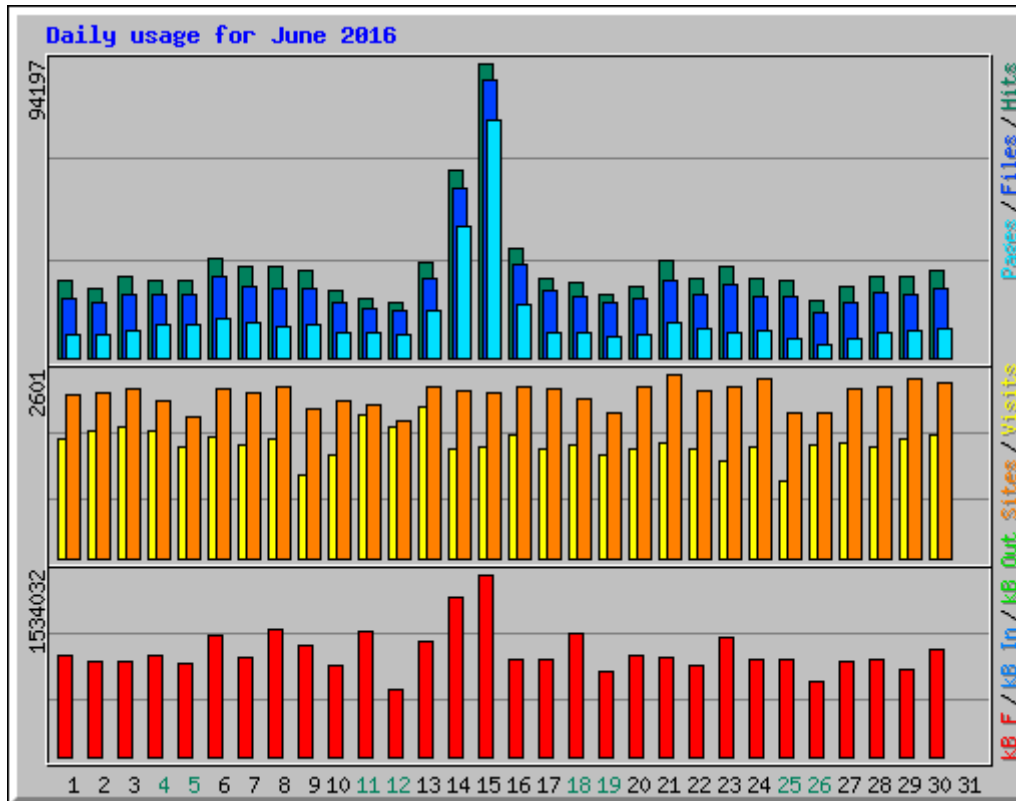

Usage statistics for frlht

Summary Period: June 2016

Generated 04-Oct-2016 06:03 IST

[\[Daily Statistics\]](#) [\[Hourly Statistics\]](#) [\[URLs\]](#) [\[Entry\]](#) [\[Exit\]](#) [\[Sites\]](#) [\[Search\]](#) [\[Users\]](#) [\[Countries\]](#)

Monthly Statistics for June 2016		
Total Hits	866516	
Total Files	714602	
Total Pages	370518	
Total Visits	48379	
Total kB Files	26553297	
Total kB In	0	
Total kB Out	0	
Total Unique Sites	49027	
Total Unique URLs	23049	
Total Unique Usernames	1	
	Avg	Max
Hits per Hour	1203	5308
Hits per Day	28883	94197
Files per Day	23820	88968
Pages per Day	12350	75985
Sites per Day	1634	2601
Visits per Day	1612	2143
kB Files per Day	885110	1534032
kB In per Day	0	0
kB Out per Day	0	0
Hits by Response Code		
Code 200 - OK	82.47%	714602
Code 206 - Partial Content	0.75%	6521
Code 301 - Moved Permanently	0.03%	261
Code 302 - Found	0.35%	3066

Daily Statistics for June 2016																
Day	Hits		Files		Pages		Visits		Sites		kB F		kB In	kB Out		
1	24468	2.82%	18729	2.62%	7329	1.98%	1674	3.46%	2301	4.69%	848376	3.19%	0	0.00%	0	0.00%
2	22420	2.59%	17365	2.43%	7164	1.93%	1795	3.71%	2324	4.74%	804308	3.03%	0	0.00%	0	0.00%
3	26066	3.01%	19916	2.79%	8862	2.39%	1854	3.83%	2380	4.85%	802636	3.02%	0	0.00%	0	0.00%