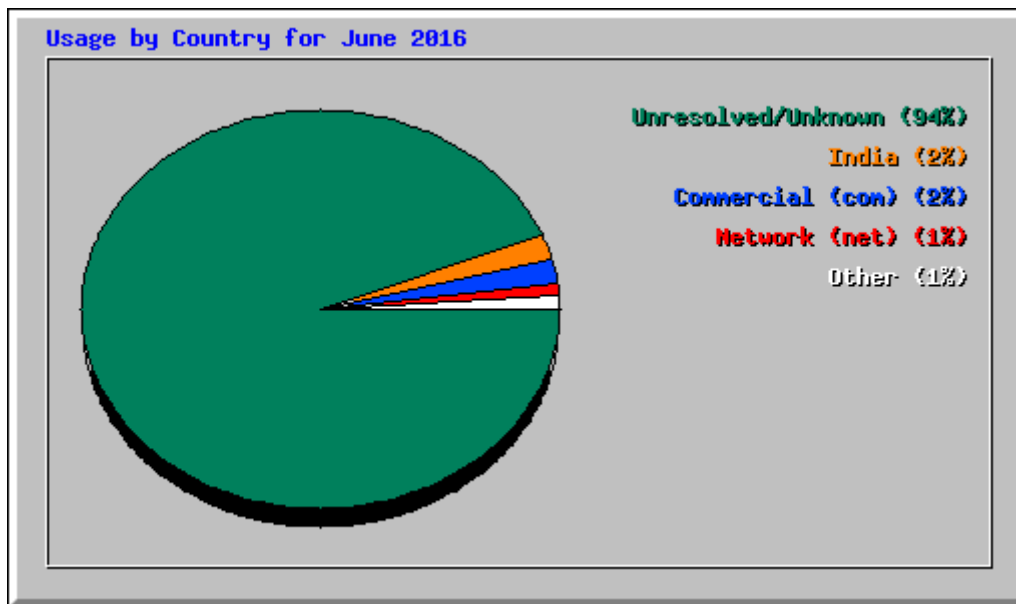

Top 30 of 52 Total Countries

#	Hits		Files		kB F		kB In		kB Out		Country
1	813655	93.90%	694380	97.17%	26135959	98.43%	0	0.00%	0	0.00%	Unresolved/Unknown
2	20891	2.41%	7225	1.01%	186592	0.70%	0	0.00%	0	0.00%	India
3	20606	2.38%	15811	2.21%	127518	0.48%	0	0.00%	0	0.00%	Commercial (com)
4	9845	1.14%	3243	0.45%	88564	0.33%	0	0.00%	0	0.00%	Network (net)
5	245	0.03%	86	0.01%	981	0.00%	0	0.00%	0	0.00%	Pakistan
6	130	0.02%	27	0.00%	1933	0.01%	0	0.00%	0	0.00%	Germany
7	103	0.01%	14	0.00%	38	0.00%	0	0.00%	0	0.00%	Russian Federation
8	102	0.01%	65	0.01%	301	0.00%	0	0.00%	0	0.00%	Serbia
9	101	0.01%	28	0.00%	1609	0.01%	0	0.00%	0	0.00%	Australia
10	78	0.01%	30	0.00%	231	0.00%	0	0.00%	0	0.00%	United Arab Emirates
11	77	0.01%	21	0.00%	562	0.00%	0	0.00%	0	0.00%	Japan
12	69	0.01%	18	0.00%	507	0.00%	0	0.00%	0	0.00%	Canada
13	53	0.01%	17	0.00%	1037	0.00%	0	0.00%	0	0.00%	Educational (edu)
14	52	0.01%	19	0.00%	1095	0.00%	0	0.00%	0	0.00%	Nepal
15	39	0.00%	17	0.00%	985	0.00%	0	0.00%	0	0.00%	France
16	35	0.00%	12	0.00%	537	0.00%	0	0.00%	0	0.00%	Non-Profit (org)
17	34	0.00%	13	0.00%	997	0.00%	0	0.00%	0	0.00%	Malaysia