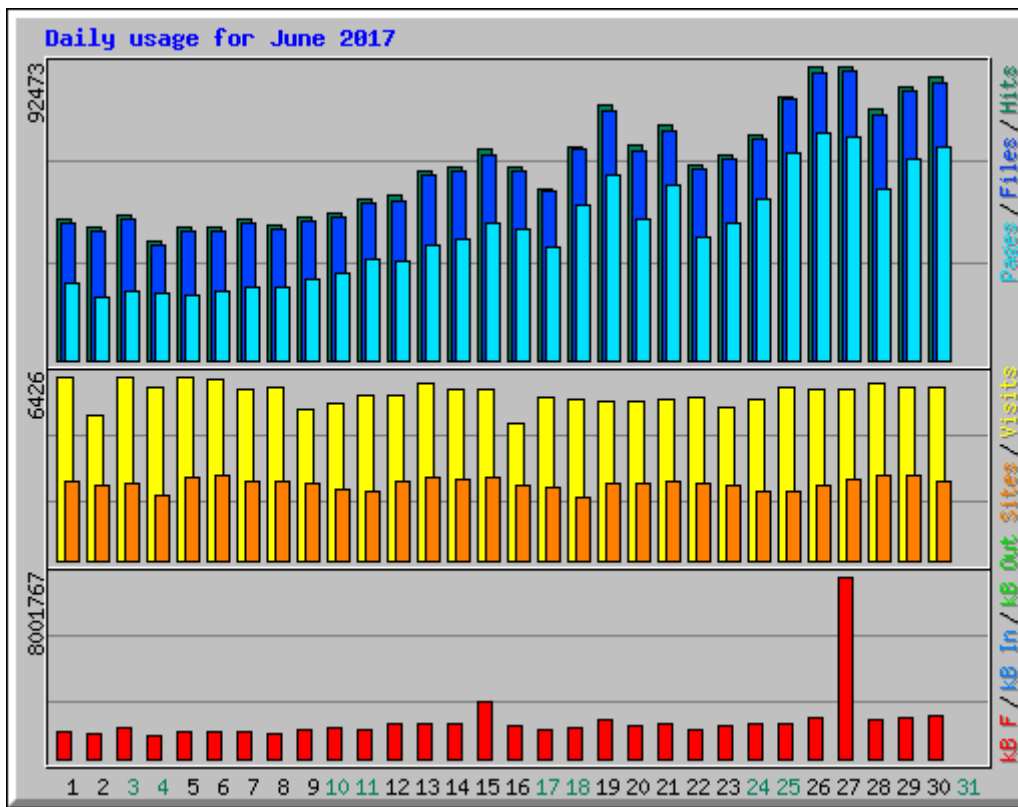

Usage statistics for frlht

Summary Period: June 2017

Generated 03-Jul-2017 06:05 IST

[\[Daily Statistics\]](#) [\[Hourly Statistics\]](#) [\[URLs\]](#) [\[Entry\]](#) [\[Exit\]](#) [\[Sites\]](#) [\[Search\]](#) [\[Users\]](#) [\[Countries\]](#)

Monthly Statistics for June 2017		
Total Hits	1840829	
Total Files	1799570	
Total Pages	1214173	
Total Visits	174032	
Total kB Files	50214636	
Total kB In	0	
Total kB Out	0	
Total Unique Sites	51335	
Total Unique URLs	969386	
Total Unique Usemames	1	
	Avg	Max
Hits per Hour	2556	9681
Hits per Day	61360	92473
Files per Day	59985	91191
Pages per Day	40472	71671
Sites per Day	1711	2965
Visits per Day	5801	6426
kB Files per Day	1673821	8001767
kB In per Day	0	0
kB Out per Day	0	0
Hits by Response Code		
Code 200 - OK	97.76%	1799570
Code 206 - Partial Content	0.20%	3644
Code 301 - Moved Permanently	0.02%	432
Code 302 - Found	0.04%	740
Code 304 - Not Modified	0.79%	14465
Code 307 - Moved Temporarily	0.00%	21
Code 400 - Bad Request	0.00%	5
Code 401 - Unauthorized	0.00%	26
Code 403 - Forbidden	1.19%	21876
Code 404 - Not Found	0.00%	4
Code 405 - Method Not Allowed	0.00%	14
Code 416 - Requested Range Not Satisfiable	0.00%	2
Code 500 - Internal Server Error	0.00%	30