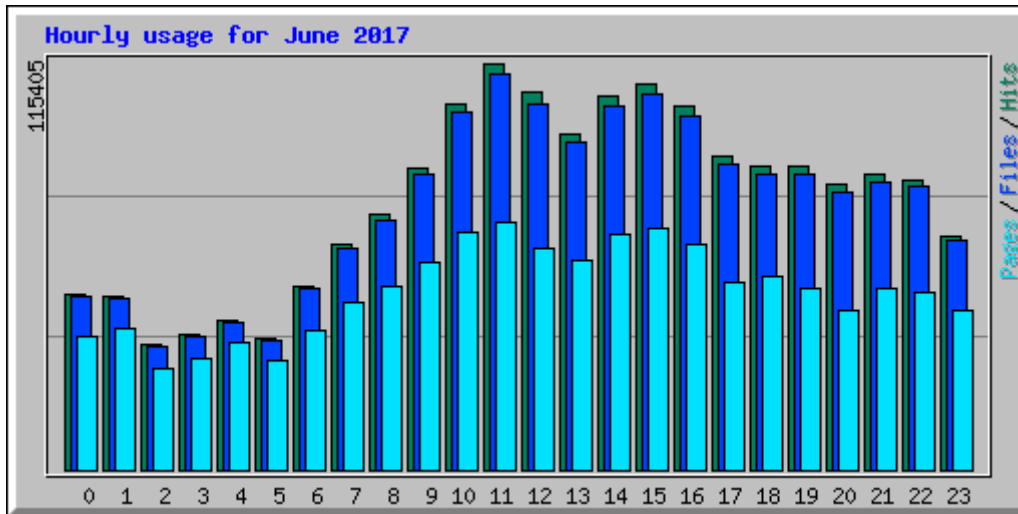

27	92473	5.02%	91191	5.07%	70282	5.79%	5988	3.44%	2861	5.57%	8001767	15.94%	0	0.00%	0	0.00%
28	79100	4.30%	77139	4.29%	53814	4.43%	6191	3.56%	2944	5.73%	1727970	3.44%	0	0.00%	0	0.00%
29	85763	4.66%	84525	4.70%	63215	5.21%	6018	3.46%	2965	5.78%	1844756	3.67%	0	0.00%	0	0.00%
30	88745	4.82%	87229	4.85%	67218	5.54%	6015	3.46%	2737	5.33%	1910517	3.80%	0	0.00%	0	0.00%

Hourly Statistics for June 2017																		
Hour	Hits			Files			Pages			kB F		kB In		kB Out				
	Avg	Total		Avg	Total		Avg	Total		Avg	Total	Avg	Total	Avg	Total			
0	1661	49847	2.71%	1631	48934	2.72%	1266	38001	3.13%	40716	1221482	2.43%	0	0	0.00%	0	0	0.00%
1	1646	49397	2.68%	1625	48775	2.71%	1333	40013	3.30%	38167	1145014	2.28%	0	0	0.00%	0	0	0.00%
2	1191	35731	1.94%	1172	35162	1.95%	961	28837	2.38%	30206	906170	1.80%	0	0	0.00%	0	0	0.00%
3	1273	38204	2.08%	1257	37710	2.10%	1053	31597	2.60%	59177	1775299	3.54%	0	0	0.00%	0	0	0.00%
4	1414	42435	2.31%	1399	41990	2.33%	1198	35940	2.96%	32424	972725	1.94%	0	0	0.00%	0	0	0.00%
5	1232	36984	2.01%	1219	36594	2.03%	1028	30846	2.54%	46945	1408360	2.80%	0	0	0.00%	0	0	0.00%
6	1731	51950	2.82%	1709	51274	2.85%	1326	39792	3.28%	40234	1207023	2.40%	0	0	0.00%	0	0	0.00%
7	2137	64139	3.48%	2103	63098	3.51%	1590	47715	3.93%	46202	1386057	2.76%	0	0	0.00%	0	0	0.00%
8	2408	72265	3.93%	2365	70970	3.94%	1727	51831	4.27%	52388	1571627	3.13%	0	0	0.00%	0	0	0.00%
9	2851	85552	4.65%	2788	83650	4.65%	1952	58585	4.83%	73172	2195152	4.37%	0	0	0.00%	0	0	0.00%
10	3466	103980	5.65%	3380	101401	5.63%	2244	67343	5.55%	77701	2331034	4.64%	0	0	0.00%	0	0	0.00%
11	3846	115405	6.27%	3751	112548	6.25%	2342	70284	5.79%	83695	2510854	5.00%	0	0	0.00%	0	0	0.00%
12	3570	107123	5.82%	3466	103985	5.78%	2097	62934	5.18%	84224	2526729	5.03%	0	0	0.00%	0	0	0.00%
13	3174	95237	5.17%	3101	93058	5.17%	1971	59130	4.87%	77426	2322781	4.63%	0	0	0.00%	0	0	0.00%
14	3527	105820	5.75%	3446	103393	5.75%	2224	66747	5.50%	78476	2354290	4.69%	0	0	0.00%	0	0	0.00%
15	3638	109159	5.93%	3557	106738	5.93%	2287	68638	5.65%	81149	2434462	4.85%	0	0	0.00%	0	0	0.00%
16	3434	103045	5.60%	3342	100284	5.57%	2131	63947	5.27%	80544	2416306	4.81%	0	0	0.00%	0	0	0.00%
17	2967	89031	4.84%	2880	86428	4.80%	1775	53253	4.39%	118697	3560912	7.09%	0	0	0.00%	0	0	0.00%
18	2867	86012	4.67%	2794	83826	4.66%	1827	54830	4.52%	150873	4526176	9.01%	0	0	0.00%	0	0	0.00%
19	2870	86123	4.68%	2792	83761	4.65%	1712	51373	4.23%	122406	3672189	7.31%	0	0	0.00%	0	0	0.00%
20	2696	80896	4.39%	2625	78775	4.38%	1511	45354	3.74%	74122	2223669	4.43%	0	0	0.00%	0	0	0.00%
21	2793	83798	4.55%	2724	81729	4.54%	1716	51506	4.24%	69141	2074237	4.13%	0	0	0.00%	0	0	0.00%
22	2744	82325	4.47%	2681	80446	4.47%	1675	50255	4.14%	63750	1912495	3.81%	0	0	0.00%	0	0	0.00%
23	2212	66371	3.61%	2168	65041	3.61%	1514	45422	3.74%	51986	1559593	3.11%	0	0	0.00%	0	0	0.00%

Top 30 of 969386 Total URLs					
#	Hits	kB F	kB In	kB	URL