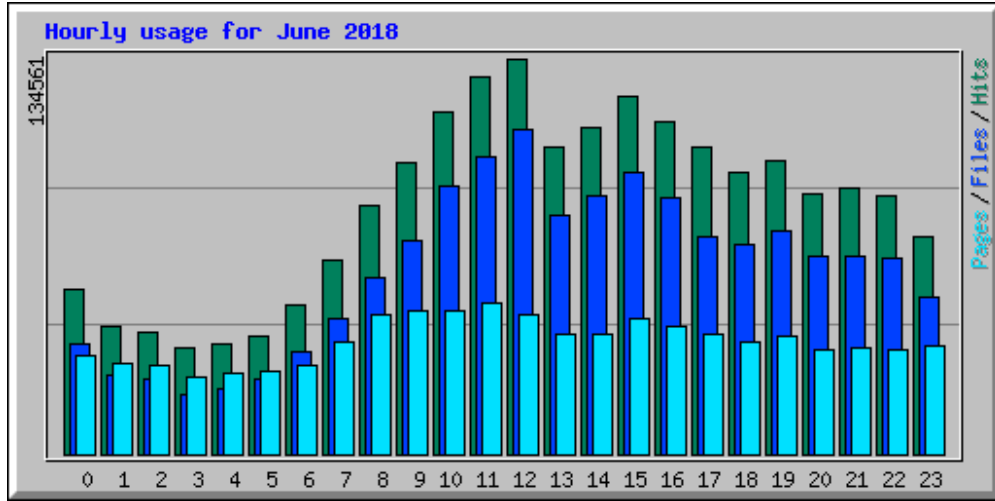

25	73101	3.61%	59797	3.98%	30416	3.30%	7514	3.22%	3432	5.89%	1439412	3.41%	0	0.00%	0	0.00%
26	65574	3.24%	53376	3.55%	25103	2.72%	7746	3.32%	3525	6.05%	1305834	3.10%	0	0.00%	0	0.00%
27	55290	2.73%	45078	3.00%	16979	1.84%	6999	3.00%	3473	5.96%	1204522	2.86%	0	0.00%	0	0.00%
28	56931	2.81%	46657	3.10%	17319	1.88%	6603	2.83%	3348	5.74%	1257818	2.98%	0	0.00%	0	0.00%
29	58233	2.88%	47641	3.17%	18716	2.03%	7245	3.11%	3304	5.67%	1198288	2.84%	0	0.00%	0	0.00%
30	52840	2.61%	42878	2.85%	17221	1.87%	7031	3.01%	2961	5.08%	1081079	2.56%	0	0.00%	0	0.00%

Hourly Statistics for June 2018																		
Hour	Hits			Files			Pages			kB F			kB In		kB Out			
	Avg	Total		Avg	Total		Avg	Total		Avg	Total		Total	Total	Total			
0	1868	56050	2.77%	1255	37670	2.51%	1109	33285	3.61%	43829	1314857	3.12%	0	0	0.00%	0	0	0.00%
1	1437	43126	2.13%	888	26653	1.77%	1031	30935	3.36%	31899	956984	2.27%	0	0	0.00%	0	0	0.00%
2	1383	41513	2.05%	858	25748	1.71%	999	29976	3.25%	37971	1139122	2.70%	0	0	0.00%	0	0	0.00%
3	1193	35802	1.77%	683	20516	1.37%	876	26307	2.85%	17920	537586	1.27%	0	0	0.00%	0	0	0.00%
4	1242	37273	1.84%	734	22027	1.47%	906	27191	2.95%	35112	1053360	2.50%	0	0	0.00%	0	0	0.00%
5	1338	40155	1.98%	850	25527	1.70%	948	28451	3.09%	89089	2672655	6.34%	0	0	0.00%	0	0	0.00%
6	1700	51008	2.52%	1167	35022	2.33%	999	29992	3.25%	54114	1623413	3.85%	0	0	0.00%	0	0	0.00%
7	2194	65826	3.25%	1535	46075	3.07%	1274	38236	4.15%	44641	1339245	3.18%	0	0	0.00%	0	0	0.00%
8	2818	84565	4.18%	1997	59918	3.99%	1590	47702	5.17%	38690	1160691	2.75%	0	0	0.00%	0	0	0.00%
9	3297	98930	4.89%	2430	72912	4.85%	1622	48678	5.28%	53897	1616917	3.83%	0	0	0.00%	0	0	0.00%
10	3888	116661	5.76%	3045	91352	6.08%	1628	48853	5.30%	68314	2049415	4.86%	0	0	0.00%	0	0	0.00%
11	4276	128307	6.34%	3368	101066	6.73%	1721	51639	5.60%	79047	2371415	5.62%	0	0	0.00%	0	0	0.00%
12	4485	134561	6.64%	3689	110679	7.37%	1579	47391	5.14%	95254	2857629	6.78%	0	0	0.00%	0	0	0.00%
13	3485	104577	5.16%	2703	81113	5.40%	1358	40764	4.42%	63917	1917516	4.55%	0	0	0.00%	0	0	0.00%
14	3692	110769	5.47%	2922	87669	5.83%	1357	40734	4.42%	69065	2071938	4.91%	0	0	0.00%	0	0	0.00%
15	4062	121886	6.02%	3196	95904	6.38%	1528	45840	4.97%	77316	2319467	5.50%	0	0	0.00%	0	0	0.00%
16	3773	113192	5.59%	2911	87332	5.81%	1458	43745	4.74%	71825	2154762	5.11%	0	0	0.00%	0	0	0.00%
17	3483	104511	5.16%	2458	73756	4.91%	1350	40509	4.39%	83457	2503696	5.94%	0	0	0.00%	0	0	0.00%
18	3191	95745	4.73%	2376	71298	4.74%	1262	37864	4.11%	64923	1947677	4.62%	0	0	0.00%	0	0	0.00%
19	3335	100066	4.94%	2539	76182	5.07%	1328	39858	4.32%	57878	1736341	4.12%	0	0	0.00%	0	0	0.00%
20	2956	88705	4.38%	2234	67027	4.46%	1174	35236	3.82%	57715	1731448	4.11%	0	0	0.00%	0	0	0.00%
21	3020	90611	4.47%	2239	67174	4.47%	1209	36273	3.93%	59582	1787447	4.24%	0	0	0.00%	0	0	0.00%
22	2917	87517	4.32%	2219	66576	4.43%	1182	35478	3.85%	57609	1728276	4.10%	0	0	0.00%	0	0	0.00%
23	2458	73757	3.64%	1785	53564	3.56%	1234	37045	4.02%	52885	1586541	3.76%	0	0	0.00%	0	0	0.00%