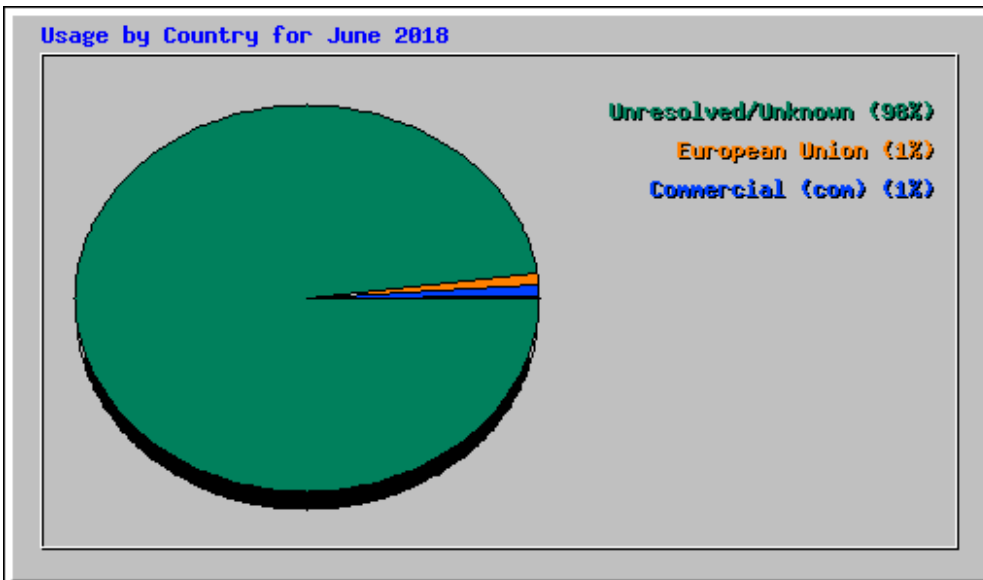

Top 10 of 58306 Total Sites By kB F													
#	Hits		Files		kB F		kB In		kB Out		Visits		Hostname
1	364	0.02%	364	0.02%	1258427	2.98%	0	0.00%	0	0.00%	3	0.00%	87.118.12.102
2	2309	0.11%	2306	0.15%	1240277	2.94%	0	0.00%	0	0.00%	18	0.01%	62.210.185.4
3	67123	3.31%	62351	4.15%	872751	2.07%	0	0.00%	0	0.00%	36	0.02%	66.249.79.14
4	1046	0.05%	1046	0.07%	658488	1.56%	0	0.00%	0	0.00%	1	0.00%	195.208.139.79
5	35995	1.78%	34115	2.27%	590543	1.40%	0	0.00%	0	0.00%	217	0.09%	64.233.173.147
6	1260	0.06%	1260	0.08%	581779	1.38%	0	0.00%	0	0.00%	10	0.00%	103.27.236.77
7	1260	0.06%	1260	0.08%	581779	1.38%	0	0.00%	0	0.00%	8	0.00%	94.23.101.196
8	35468	1.75%	33599	2.24%	572871	1.36%	0	0.00%	0	0.00%	206	0.09%	64.233.173.146
9	35140	1.74%	33238	2.21%	553599	1.31%	0	0.00%	0	0.00%	231	0.10%	64.233.173.148
10	9610	0.47%	9173	0.61%	549539	1.30%	0	0.00%	0	0.00%	67	0.03%	14.139.56.250