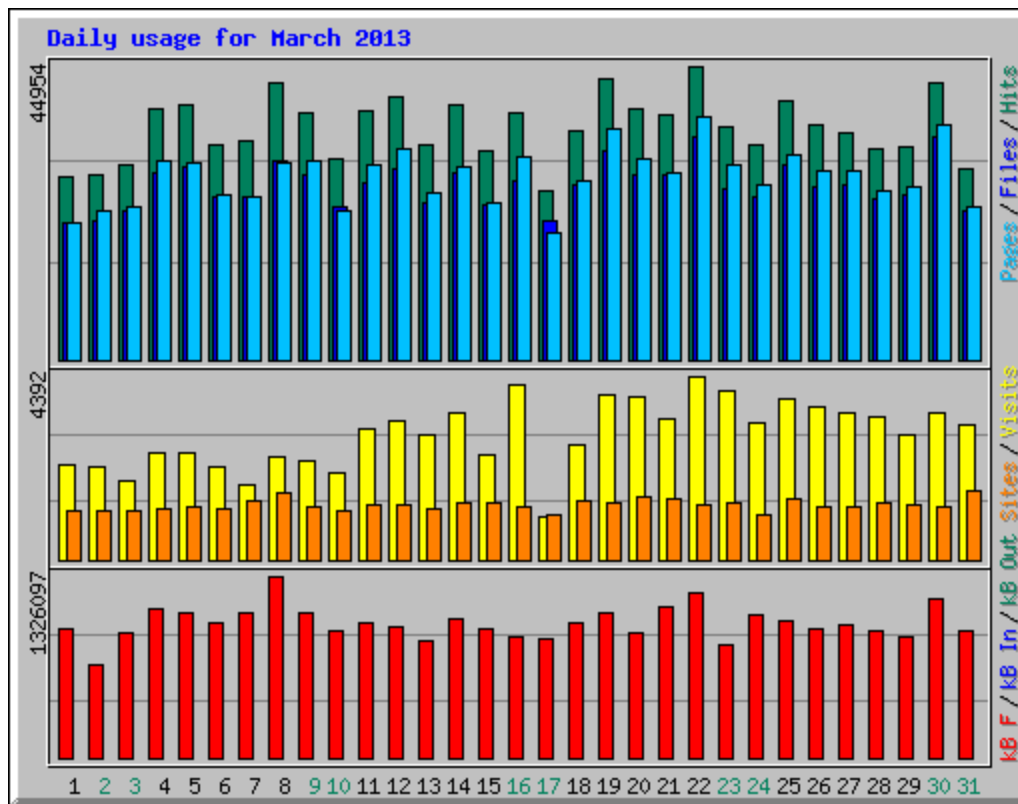

# Usage Statistics for envis.frlht.org.in

Summary Period: March 2013

Generated 03-Apr-2013 10:02 IST

[\[Daily Statistics\]](#) [\[Hourly Statistics\]](#) [\[URLs\]](#) [\[Entry\]](#) [\[Exit\]](#) [\[Sites\]](#) [\[Users\]](#) [\[Locations\]](#)

Monthly Statistics for March 2013		
Total Hits	1100940	
Total Files	826582	
Total Pages	869020	
Total Visits	92317	
Total kB Files	30407343	
Total kB In	0	
Total kB Out	0	
Total Unique Sites	27766	
Total Unique URLs	3638	
Total Unique Usernames	1	
	Avg	Max
Hits per Hour	1479	4504
Hits per Day	35514	44954
Files per Day	26663	34051
Pages per Day	28032	37200
Visits per Day	2977	4392
kB Files per Day	980882	1326097
kB In per Day	0	0
kB Out per Day	0	0
Hits by Response Code		
Code 200 - OK	826582	
Code 206 - Partial Content	8822	
Code 301 - Moved Permanently	301	
Code 302 - Found	176121	
Code 304 - Not Modified	7592	
Code 400 - Bad Request	749	
Code 401 - Unauthorized	3	
Code 404 - Not Found	50457	
Code 405 - Method Not Allowed	117	
Code 416 - Requested Range Not Satisfiable	4	
Code 500 - Internal Server Error	30174	
Code 501 - Not Implemented	18	