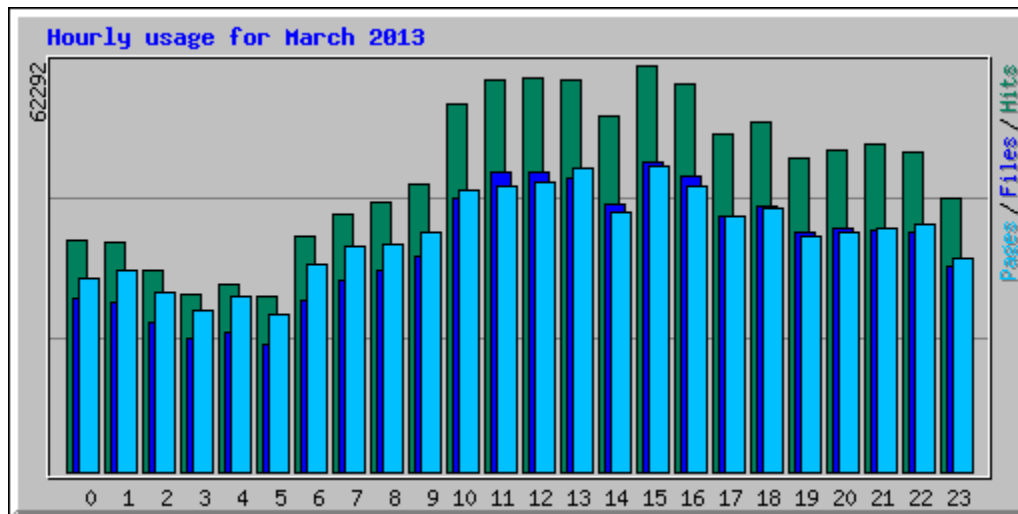

23	35746	3.25%	26256	3.18%	29877	3.44%	4055	4.39%	1337	4.82%	816763	2.69%	0	0.00%	0	0.00%
24	32776	2.98%	24825	3.00%	26817	3.09%	3269	3.54%	1085	3.91%	1034710	3.40%	0	0.00%	0	0.00%
25	39673	3.60%	29885	3.62%	31343	3.61%	3849	4.17%	1467	5.28%	993741	3.27%	0	0.00%	0	0.00%
26	35890	3.26%	26327	3.19%	29001	3.34%	3654	3.96%	1280	4.61%	937888	3.08%	0	0.00%	0	0.00%
27	34606	3.14%	26774	3.24%	28764	3.31%	3522	3.82%	1275	4.59%	967480	3.18%	0	0.00%	0	0.00%
28	32339	2.94%	24642	2.98%	25746	2.96%	3423	3.71%	1342	4.83%	925482	3.04%	0	0.00%	0	0.00%
29	32707	2.97%	25275	3.06%	26306	3.03%	2965	3.21%	1305	4.70%	886270	2.91%	0	0.00%	0	0.00%
30	42480	3.86%	34051	4.12%	35894	4.13%	3522	3.82%	1273	4.58%	1152827	3.79%	0	0.00%	0	0.00%
31	29197	2.65%	22656	2.74%	23316	2.68%	3244	3.51%	1627	5.86%	926539	3.05%	0	0.00%	0	0.00%

Hourly Statistics for March 2013																
Hour	Hits			Files			Pages			kB F		kB In		kB Out		
	Avg	Total		Avg	Total		Avg	Total		Avg	Total	Avg	Total	Avg	Total	
0	1139	35324	3.21%	855	26533	3.21%	956	29660	3.41%	30508	945762	3.11%	0	0.00%	0	0.00%
1	1133	35146	3.19%	839	26026	3.15%	992	30775	3.54%	26739	828894	2.73%	0	0.00%	0	0.00%
2	999	30984	2.81%	741	22976	2.78%	886	27486	3.16%	24967	773976	2.55%	0	0.00%	0	0.00%
3	875	27131	2.46%	653	20262	2.45%	792	24562	2.83%	20850	646348	2.13%	0	0.00%	0	0.00%
4	925	28690	2.61%	685	21235	2.57%	861	26703	3.07%	21103	654184	2.15%	0	0.00%	0	0.00%
5	861	26707	2.43%	632	19600	2.37%	775	24035	2.77%	19635	608681	2.00%	0	0.00%	0	0.00%
6	1167	36180	3.29%	850	26373	3.19%	1023	31740	3.65%	27134	841156	2.77%	0	0.00%	0	0.00%
7	1272	39446	3.58%	945	29306	3.55%	1114	34552	3.98%	27755	860408	2.83%	0	0.00%	0	0.00%
8	1331	41281	3.75%	993	30802	3.73%	1120	34738	4.00%	33398	1035337	3.40%	0	0.00%	0	0.00%
9	1419	44013	4.00%	1061	32893	3.98%	1177	36517	4.20%	35301	1094321	3.60%	0	0.00%	0	0.00%
10	1816	56322	5.12%	1350	41868	5.07%	1387	43021	4.95%	47873	1484069	4.88%	0	0.00%	0	0.00%
11	1938	60108	5.46%	1483	45978	5.56%	1414	43846	5.05%	58348	1808789	5.95%	0	0.00%	0	0.00%
12	1945	60317	5.48%	1480	45892	5.55%	1427	44259	5.09%	62354	1932966	6.36%	0	0.00%	0	0.00%
13	1932	59894	5.44%	1450	44960	5.44%	1499	46496	5.35%	50065	1552004	5.10%	0	0.00%	0	0.00%
14	1752	54328	4.93%	1323	41043	4.97%	1283	39796	4.58%	52095	1614949	5.31%	0	0.00%	0	0.00%
15	2009	62292	5.66%	1527	47341	5.73%	1512	46872	5.39%	53048	1644475	5.41%	0	0.00%	0	0.00%
16	1920	59525	5.41%	1456	45166	5.46%	1412	43783	5.04%	51135	1585178	5.21%	0	0.00%	0	0.00%
17	1665	51628	4.69%	1258	39017	4.72%	1264	39200	4.51%	51937	1610051	5.29%	0	0.00%	0	0.00%
18	1723	53421	4.85%	1307	40528	4.90%	1305	40466	4.66%	50512	1565860	5.15%	0	0.00%	0	0.00%