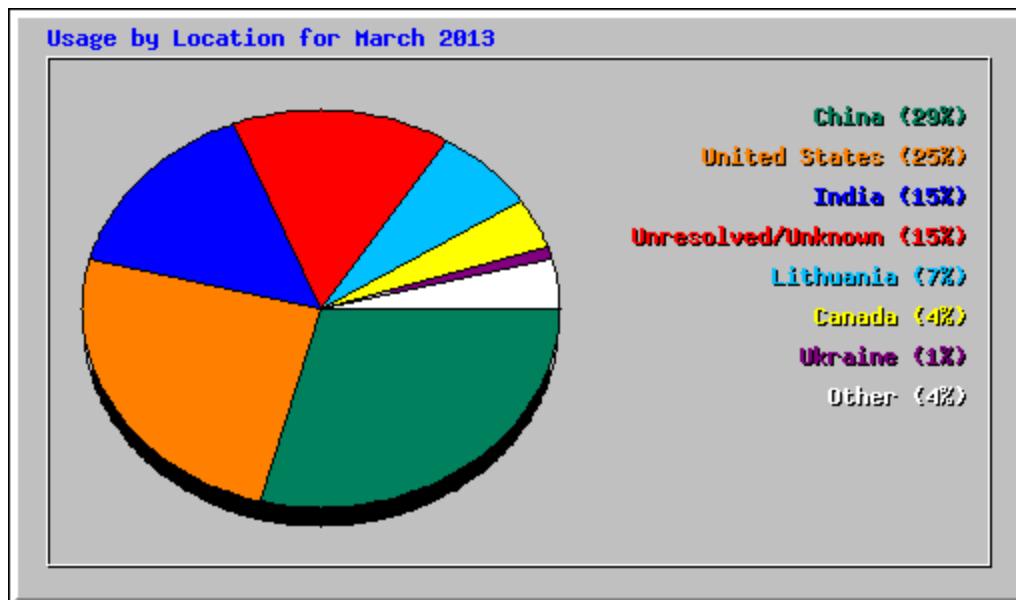

Top 30 of 152 Total Locations											
#	Hits		Files		kB F		kB In		kB Out		Location
1	322747	29.32%	213989	25.89%	2133026	7.01%	0	0.00%	0	0.00%	China
2	270343	24.56%	228627	27.66%	10354830	34.05%	0	0.00%	0	0.00%	United States
3	167947	15.25%	143377	17.35%	8599756	28.28%	0	0.00%	0	0.00%	India
4	163296	14.83%	123204	14.91%	5539165	18.22%	0	0.00%	0	0.00%	Unresolved/Unknown
5	73896	6.71%	49497	5.99%	592512	1.95%	0	0.00%	0	0.00%	Lithuania
6	46179	4.19%	31606	3.82%	683176	2.25%	0	0.00%	0	0.00%	Canada
7	14391	1.31%	9567	1.16%	123033	0.40%	0	0.00%	0	0.00%	Ukraine
8	3086	0.28%	2812	0.34%	43456	0.14%	0	0.00%	0	0.00%	Network
9	2955	0.27%	2577	0.31%	134307	0.44%	0	0.00%	0	0.00%	Germany
10	2201	0.20%	1863	0.23%	102934	0.34%	0	0.00%	0	0.00%	Sri Lanka
11	2197	0.20%	1840	0.22%	110056	0.36%	0	0.00%	0	0.00%	Great Britain (UK)
12	2080	0.19%	1716	0.21%	102914	0.34%	0	0.00%	0	0.00%	Malaysia
13	2024	0.18%	1799	0.22%	89060	0.29%	0	0.00%	0	0.00%	US Commercial
14	1629	0.15%	1228	0.15%	73059	0.24%	0	0.00%	0	0.00%	France
15	1567	0.14%	1366	0.17%	61280	0.20%	0	0.00%	0	0.00%	Pakistan
16	1447	0.13%	1184	0.14%	114563	0.38%	0	0.00%	0	0.00%	Australia
17	1348	0.12%	1200	0.15%	69535	0.23%	0	0.00%	0	0.00%	United Arab Emirates
18	1224	0.11%	1065	0.13%	83645	0.28%	0	0.00%	0	0.00%	Japan
19	1103	0.10%	953	0.12%	101845	0.33%	0	0.00%	0	0.00%	Indonesia
20	1094	0.10%	905	0.11%	27533	0.09%	0	0.00%	0	0.00%	Russian Federation
21	1091	0.10%	894	0.11%	41186	0.14%	0	0.00%	0	0.00%	Netherlands
22	1010	0.09%	526	0.06%	24282	0.08%	0	0.00%	0	0.00%	Korea (South)
23	950	0.09%	826	0.10%	68762	0.23%	0	0.00%	0	0.00%	Finland
24	781	0.07%	690	0.08%	66892	0.22%	0	0.00%	0	0.00%	Philippines
25	765	0.07%	607	0.07%	64595	0.21%	0	0.00%	0	0.00%	Bangladesh
26	661	0.06%	582	0.07%	42978	0.14%	0	0.00%	0	0.00%	Singapore
27	608	0.06%	513	0.06%	168388	0.55%	0	0.00%	0	0.00%	Viet Nam
28	584	0.05%	500	0.06%	48971	0.16%	0	0.00%	0	0.00%	Italy