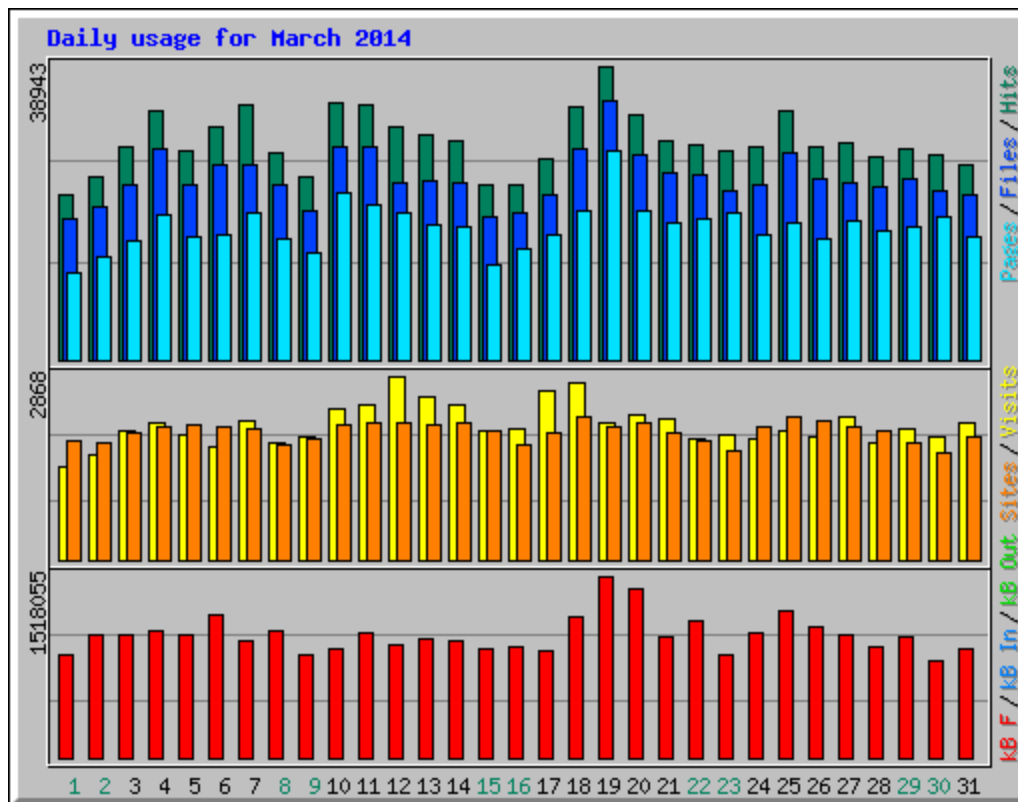

Usage statistics for frlht

Summary Period: March 2014

Generated 01-Apr-2014 06:00 IST

[\[Daily Statistics\]](#) [\[Hourly Statistics\]](#) [\[URLs\]](#) [\[Entry\]](#) [\[Exit\]](#) [\[Sites\]](#) [\[Search\]](#) [\[Users\]](#) [\[Countries\]](#)

Monthly Statistics for March 2014		
Total Hits	897429	
Total Files	745485	
Total Pages	546065	
Total Visits	64911	
Total kB Files	31800336	
Total kB In	0	
Total kB Out	0	
Total Unique Sites	47372	
Total Unique URLs	7418	
Total Unique Usernames	2	
	Avg	Max
Hits per Hour	1206	4269
Hits per Day	28949	38943
Files per Day	24047	34336
Pages per Day	17615	27558
Sites per Day	1528	2230
Visits per Day	2093	2868
kB Files per Day	1025817	1518055
kB In per Day	0	0
kB Out per Day	0	0
Hits by Response Code		
Code 200 - OK	83.07%	745485
Code 206 - Partial Content	1.85%	16629
Code 301 - Moved Permanently	0.01%	59
Code 302 - Found	5.09%	45654
Code 304 - Not Modified	1.58%	14136
Code 400 - Bad Request	0.00%	2
Code 401 - Unauthorized	0.00%	19
Code 404 - Not Found	5.28%	47409
Code 405 - Method Not Allowed	0.00%	24
Code 416 - Requested Range Not Satisfiable	0.00%	5
Code 500 - Internal Server Error	3.12%	28007