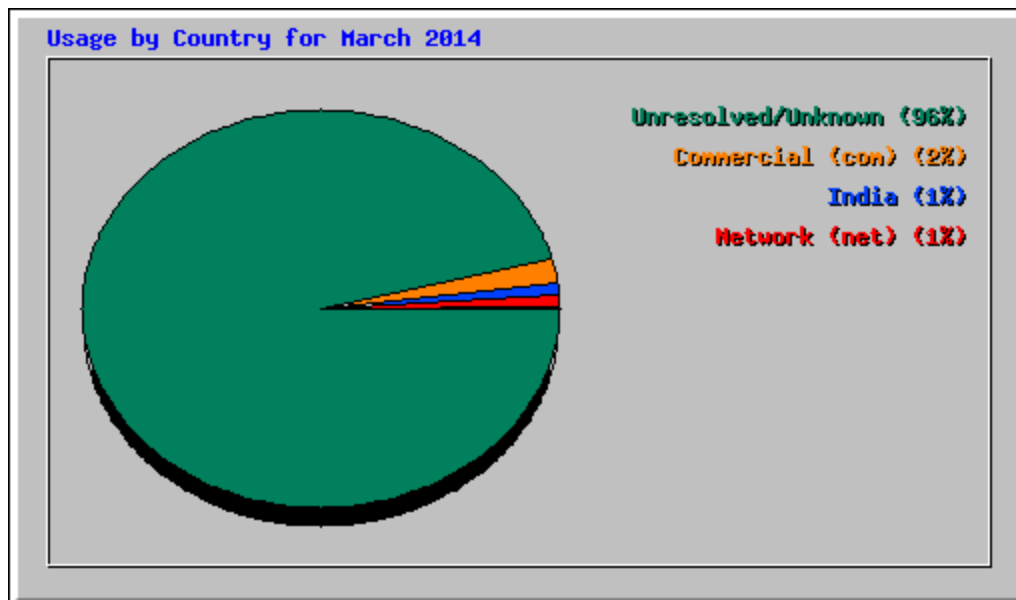

Top 30 of 82 Total Countries											
#	Hits		Files		kB F		kB In		kB Out	Country	
1	863539	96.22%	730154	97.94%	30932922	97.27%	0	0.00%	0	0.00%	Unresolved/Unknown
2	20426	2.28%	19987	2.68%	519467	1.63%	0	0.00%	0	0.00%	Commercial (com)
3	6479	0.72%	5624	0.75%	186162	0.59%	0	0.00%	0	0.00%	India
4	5159	0.57%	4755	0.64%	115340	0.36%	0	0.00%	0	0.00%	Network (net)
5	240	0.03%	205	0.03%	2295	0.01%	0	0.00%	0	0.00%	Pakistan
6	121	0.01%	109	0.01%	855	0.00%	0	0.00%	0	0.00%	Germany
7	103	0.01%	101	0.01%	1097	0.00%	0	0.00%	0	0.00%	Canada
8	100	0.01%	89	0.01%	2044	0.01%	0	0.00%	0	0.00%	United Arab Emirates
9	83	0.01%	67	0.01%	1594	0.01%	0	0.00%	0	0.00%	Australia
10	81	0.01%	70	0.01%	4342	0.01%	0	0.00%	0	0.00%	Sri Lanka
11	75	0.01%	71	0.01%	830	0.00%	0	0.00%	0	0.00%	United Kingdom
12	53	0.01%	50	0.01%	1081	0.00%	0	0.00%	0	0.00%	Educational (edu)
13	50	0.01%	48	0.01%	1933	0.01%	0	0.00%	0	0.00%	Hungary
14	50	0.01%	28	0.00%	895	0.00%	0	0.00%	0	0.00%	Russian Federation
15	47	0.01%	44	0.01%	2700	0.01%	0	0.00%	0	0.00%	Mexico
16	46	0.01%	41	0.01%	1978	0.01%	0	0.00%	0	0.00%	Address Routing (arpa)
17	46	0.01%	38	0.01%	964	0.00%	0	0.00%	0	0.00%	Thailand
18	44	0.00%	42	0.01%	325	0.00%	0	0.00%	0	0.00%	France
19	38	0.00%	32	0.00%	533	0.00%	0	0.00%	0	0.00%	Indonesia
20	38	0.00%	36	0.00%	1001	0.00%	0	0.00%	0	0.00%	Singapore
21	36	0.00%	32	0.00%	1910	0.01%	0	0.00%	0	0.00%	Nepal
22	33	0.00%	29	0.00%	564	0.00%	0	0.00%	0	0.00%	Romania
23	32	0.00%	28	0.00%	140	0.00%	0	0.00%	0	0.00%	Japan
24	31	0.00%	27	0.00%	936	0.00%	0	0.00%	0	0.00%	Brazil
25	26	0.00%	25	0.00%	1404	0.00%	0	0.00%	0	0.00%	Colombia
26	25	0.00%	6	0.00%	23	0.00%	0	0.00%	0	0.00%	Macedonia
27	24	0.00%	20	0.00%	934	0.00%	0	0.00%	0	0.00%	Turkey
28	23	0.00%	22	0.00%	2040	0.01%	0	0.00%	0	0.00%	Malaysia