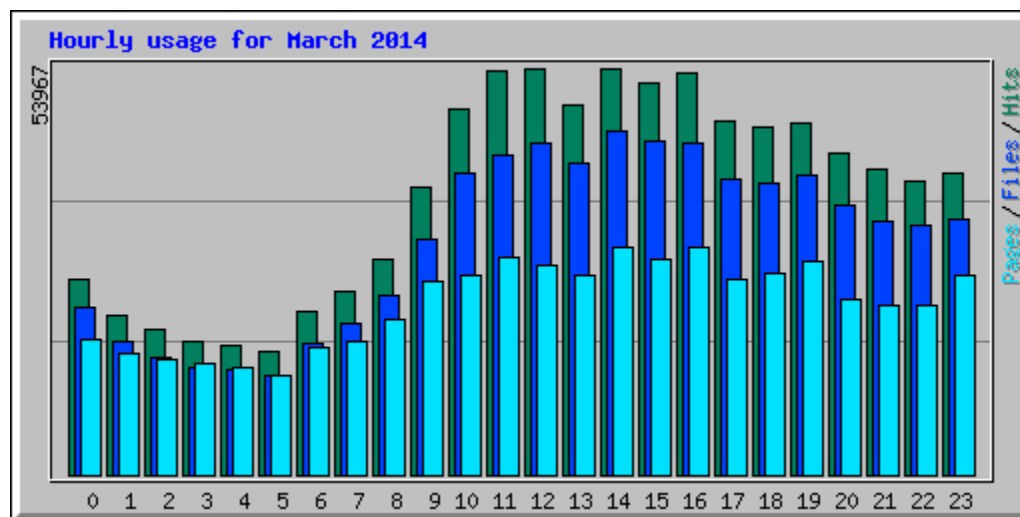

23	27641	3.08%	22394	3.00%	19543	3.58%	1957	3.01%	1686	3.56%	853817	2.68%	0	0.00%	0	0.00%
24	28199	3.14%	23306	3.13%	16431	3.01%	1887	2.91%	2061	4.35%	1034947	3.25%	0	0.00%	0	0.00%
25	33057	3.68%	27440	3.68%	18018	3.30%	2008	3.09%	2225	4.70%	1226033	3.86%	0	0.00%	0	0.00%
26	28248	3.15%	23936	3.21%	16012	2.93%	1903	2.93%	2178	4.60%	1085829	3.41%	0	0.00%	0	0.00%
27	28692	3.20%	23396	3.14%	18325	3.36%	2220	3.42%	2072	4.37%	1021074	3.21%	0	0.00%	0	0.00%
28	26802	2.99%	22979	3.08%	16961	3.11%	1811	2.79%	2000	4.22%	922529	2.90%	0	0.00%	0	0.00%
29	27894	3.11%	23889	3.20%	17505	3.21%	2043	3.15%	1826	3.85%	1010863	3.18%	0	0.00%	0	0.00%
30	27072	3.02%	22379	3.00%	18886	3.46%	1925	2.97%	1676	3.54%	807736	2.54%	0	0.00%	0	0.00%
31	25923	2.89%	21864	2.93%	16206	2.97%	2129	3.28%	1905	4.02%	916654	2.88%	0	0.00%	0	0.00%

Hourly Statistics for March 2014																
Hour	Hits		Files		Pages		kB F		kB In		kB Out					
	Avg	Total	Avg	Total	Avg	Total	Avg	Total	Avg	Total	Avg	Total				
0	835	25896	2.89%	712	22096	2.96%	580	17994	3.30%	27999	867960	2.73%	0	0.00%	0	0.00%
1	682	21171	2.36%	571	17718	2.38%	516	16006	2.93%	23665	733629	2.31%	0	0.00%	0	0.00%
2	625	19380	2.16%	505	15657	2.10%	491	15240	2.79%	19478	603828	1.90%	0	0.00%	0	0.00%
3	574	17809	1.98%	461	14318	1.92%	479	14852	2.72%	18810	583110	1.83%	0	0.00%	0	0.00%
4	556	17265	1.92%	450	13967	1.87%	455	14106	2.58%	19348	599803	1.89%	0	0.00%	0	0.00%
5	530	16457	1.83%	422	13097	1.76%	422	13109	2.40%	19422	602075	1.89%	0	0.00%	0	0.00%
6	701	21761	2.42%	558	17313	2.32%	540	16760	3.07%	22751	705291	2.22%	0	0.00%	0	0.00%
7	788	24447	2.72%	651	20194	2.71%	566	17572	3.22%	25120	778720	2.45%	0	0.00%	0	0.00%
8	923	28630	3.19%	770	23878	3.20%	661	20507	3.76%	28049	869519	2.73%	0	0.00%	0	0.00%
9	1234	38256	4.26%	1003	31119	4.17%	831	25764	4.72%	44220	1370831	4.31%	0	0.00%	0	0.00%
10	1564	48490	5.40%	1289	39979	5.36%	857	26580	4.87%	55708	1726955	5.43%	0	0.00%	0	0.00%
11	1727	53545	5.97%	1370	42489	5.70%	929	28800	5.27%	58301	1807318	5.68%	0	0.00%	0	0.00%
12	1740	53967	6.01%	1423	44127	5.92%	899	27879	5.11%	66204	2052316	6.45%	0	0.00%	0	0.00%
13	1580	48983	5.46%	1329	41221	5.53%	853	26456	4.84%	58521	1814151	5.70%	0	0.00%	0	0.00%
14	1740	53953	6.01%	1468	45518	6.11%	970	30079	5.51%	64011	1984327	6.24%	0	0.00%	0	0.00%
15	1675	51931	5.79%	1428	44292	5.94%	920	28546	5.23%	56620	1755213	5.52%	0	0.00%	0	0.00%
16	1721	53371	5.95%	1423	44122	5.92%	971	30104	5.51%	60597	1878522	5.91%	0	0.00%	0	0.00%
17	1514	46962	5.23%	1268	39325	5.28%	833	25848	4.73%	56319	1745895	5.49%	0	0.00%	0	0.00%
18	1485	46036	5.13%	1249	38737	5.20%	862	26743	4.90%	62985	1952536	6.14%	0	0.00%	0	0.00%