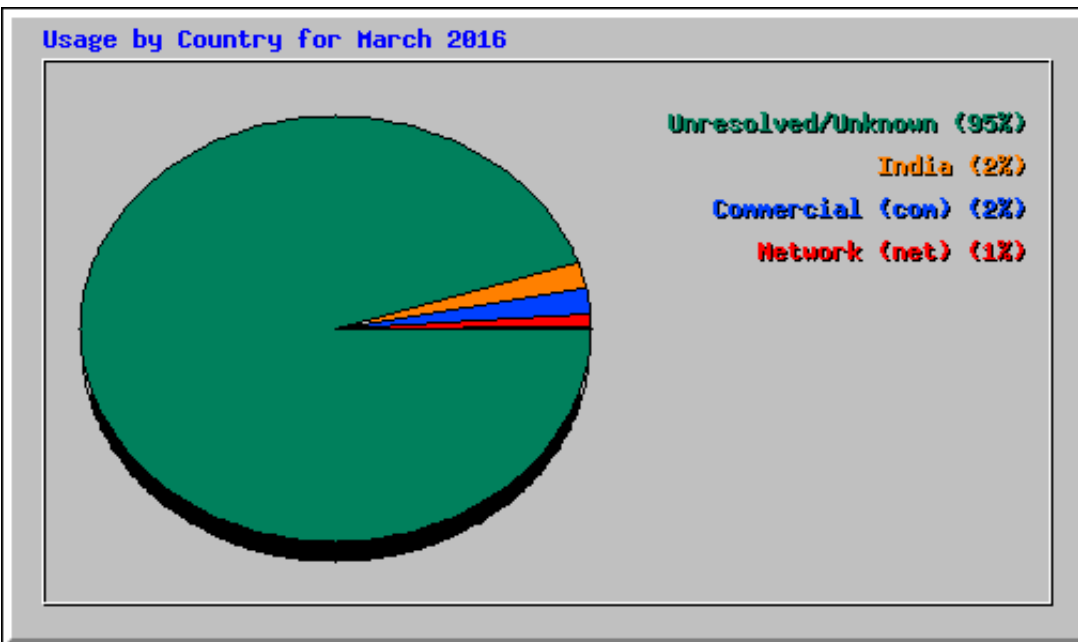

7	5666	0.50%	5461	0.56%	197731	0.74%	0	0.00%	0	0.00%	434	0.83%	66.102.6.201
8	5740	0.50%	5524	0.57%	194518	0.73%	0	0.00%	0	0.00%	426	0.81%	66.102.6.205
9	6997	0.61%	6504	0.67%	154770	0.58%	0	0.00%	0	0.00%	151	0.29%	66.249.79.44
10	9252	0.81%	8895	0.92%	146647	0.55%	0	0.00%	0	0.00%	477	0.91%	208.115.113.92

Top 2 of 2 Total Usernames													
#	Hits		Files		kB F		kB In		kB Out		Visits		Username
1	16	0.00%	16	0.00%	177	0.00%	0	0.00%	0	0.00%	16	0.03%	admin
2	16	0.00%	16	0.00%	56	0.00%	0	0.00%	0	0.00%	4	0.01%	frlht

Top 30 of 65 Total Countries													
#	Hits		Files		kB F		kB In		kB Out		Country		
1	1085341	94.98%	953013	98.04%	26170256	98.55%	0	0.00%	0	0.00%	Unresolved/Unknown		
2	23405	2.05%	7837	0.81%	162476	0.61%	0	0.00%	0	0.00%	India		
3	19031	1.67%	13909	1.43%	102791	0.39%	0	0.00%	0	0.00%	Commercial (com)		
4	11464	1.00%	4179	0.43%	93961	0.35%	0	0.00%	0	0.00%	Network (net)		
5	1152	0.10%	1151	0.12%	6943	0.03%	0	0.00%	0	0.00%	European Union		
6	188	0.02%	43	0.00%	2730	0.01%	0	0.00%	0	0.00%	Pakistan		
7	184	0.02%	66	0.01%	740	0.00%	0	0.00%	0	0.00%	Switzerland		
8	163	0.01%	39	0.00%	350	0.00%	0	0.00%	0	0.00%	United Arab Emirates		
9	128	0.01%	33	0.00%	2081	0.01%	0	0.00%	0	0.00%	Canada		
10	125	0.01%	24	0.00%	364	0.00%	0	0.00%	0	0.00%	Japan		
11	121	0.01%	51	0.01%	637	0.00%	0	0.00%	0	0.00%	Educational (edu)		
12	118	0.01%	34	0.00%	763	0.00%	0	0.00%	0	0.00%	Australia		
13	113	0.01%	35	0.00%	89	0.00%	0	0.00%	0	0.00%	Portugal		
14	107	0.01%	42	0.00%	1321	0.00%	0	0.00%	0	0.00%	France