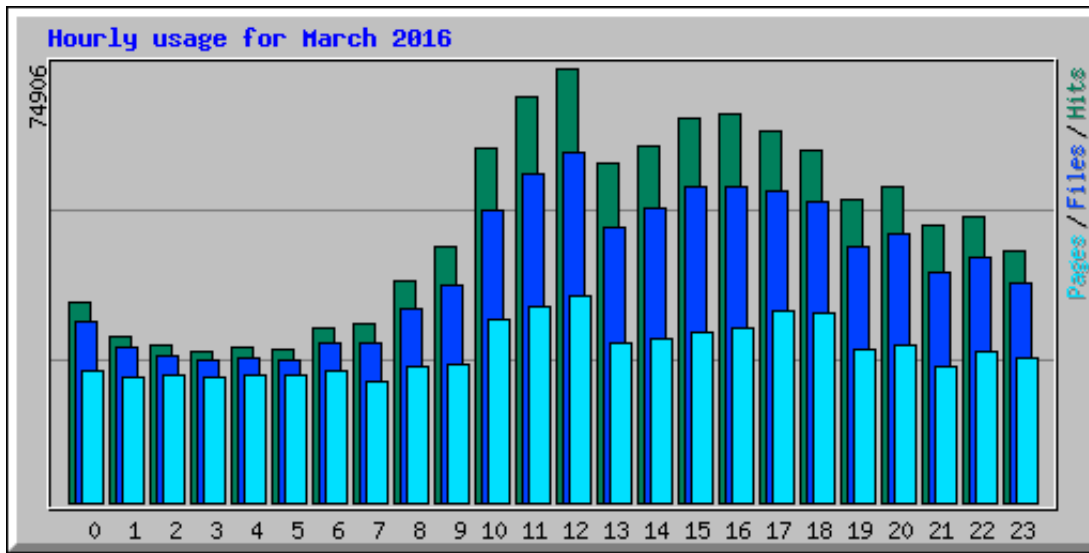

21	36252	3.17%	30897	3.18%	19675	3.11%	1784	3.41%	2464	4.92%	942379	3.55%	0	0.00%	0	0.00%
22	35548	3.11%	31101	3.20%	20701	3.27%	2030	3.88%	2356	4.70%	797944	3.00%	0	0.00%	0	0.00%
23	35033	3.07%	30111	3.10%	20679	3.27%	1848	3.53%	2238	4.46%	659853	2.48%	0	0.00%	0	0.00%
24	33040	2.89%	28483	2.93%	19073	3.01%	1939	3.70%	2161	4.31%	794581	2.99%	0	0.00%	0	0.00%
25	35209	3.08%	30725	3.16%	20402	3.22%	1543	2.95%	2082	4.15%	827250	3.12%	0	0.00%	0	0.00%
26	32453	2.84%	28485	2.93%	19439	3.07%	1150	2.20%	1838	3.67%	761260	2.87%	0	0.00%	0	0.00%
27	33129	2.90%	28846	2.97%	20259	3.20%	1037	1.98%	1603	3.20%	618389	2.33%	0	0.00%	0	0.00%
28	40109	3.51%	34839	3.58%	23001	3.63%	1221	2.33%	2089	4.17%	776232	2.92%	0	0.00%	0	0.00%
29	38102	3.33%	33015	3.40%	21850	3.45%	1255	2.40%	2252	4.49%	868749	3.27%	0	0.00%	0	0.00%
30	36580	3.20%	31786	3.27%	21059	3.33%	1237	2.36%	2058	4.11%	808943	3.05%	0	0.00%	0	0.00%
31	37059	3.24%	32201	3.31%	21263	3.36%	1218	2.33%	1937	3.86%	855979	3.22%	0	0.00%	0	0.00%

Hourly Statistics for March 2016																		
Hour	Hits			Files			Pages			kB F		kB In		kB Out				
	Avg	Total		Avg	Total		Avg	Total	Avg	Total	Avg	Total	Avg	Total				
0	1111	34448	3.01%	1005	31176	3.21%	735	22806	3.60%	23970	743073	2.80%	0	0	0.00%	0	0	0.00%
1	920	28524	2.50%	857	26570	2.73%	700	21716	3.43%	17470	541578	2.04%	0	0	0.00%	0	0	0.00%
2	877	27191	2.38%	817	25357	2.61%	712	22079	3.49%	16811	521140	1.96%	0	0	0.00%	0	0	0.00%
3	834	25874	2.26%	788	24430	2.51%	698	21666	3.42%	12919	400503	1.51%	0	0	0.00%	0	0	0.00%
4	861	26691	2.34%	801	24841	2.56%	709	21981	3.47%	12926	400696	1.51%	0	0	0.00%	0	0	0.00%
5	851	26410	2.31%	795	24657	2.54%	712	22095	3.49%	12178	377527	1.42%	0	0	0.00%	0	0	0.00%
6	964	29913	2.62%	881	27320	2.81%	733	22738	3.59%	15065	467015	1.76%	0	0	0.00%	0	0	0.00%
7	999	30970	2.71%	886	27466	2.83%	669	20739	3.28%	16862	522713	1.97%	0	0	0.00%	0	0	0.00%
8	1226	38019	3.33%	1082	33549	3.45%	758	23507	3.71%	23082	715549	2.69%	0	0	0.00%	0	0	0.00%
9	1424	44172	3.87%	1205	37385	3.85%	765	23723	3.75%	34003	1054102	3.97%	0	0	0.00%	0	0	0.00%
10	1971	61130	5.35%	1624	50355	5.18%	1022	31709	5.01%	45351	1405875	5.29%	0	0	0.00%	0	0	0.00%
11	2253	69863	6.11%	1821	56474	5.81%	1095	33946	5.36%	55538	1721689	6.48%	0	0	0.00%	0	0	0.00%
12	2416	74906	6.56%	1941	60174	6.19%	1147	35562	5.62%	59742	1851989	6.97%	0	0	0.00%	0	0	0.00%
13	1884	58408	5.11%	1533	47536	4.89%	884	27404	4.33%	50468	1564496	5.89%	0	0	0.00%	0	0	0.00%
14	1977	61305	5.37%	1637	50748	5.22%	907	28132	4.44%	53296	1652165	6.22%	0	0	0.00%	0	0	0.00%