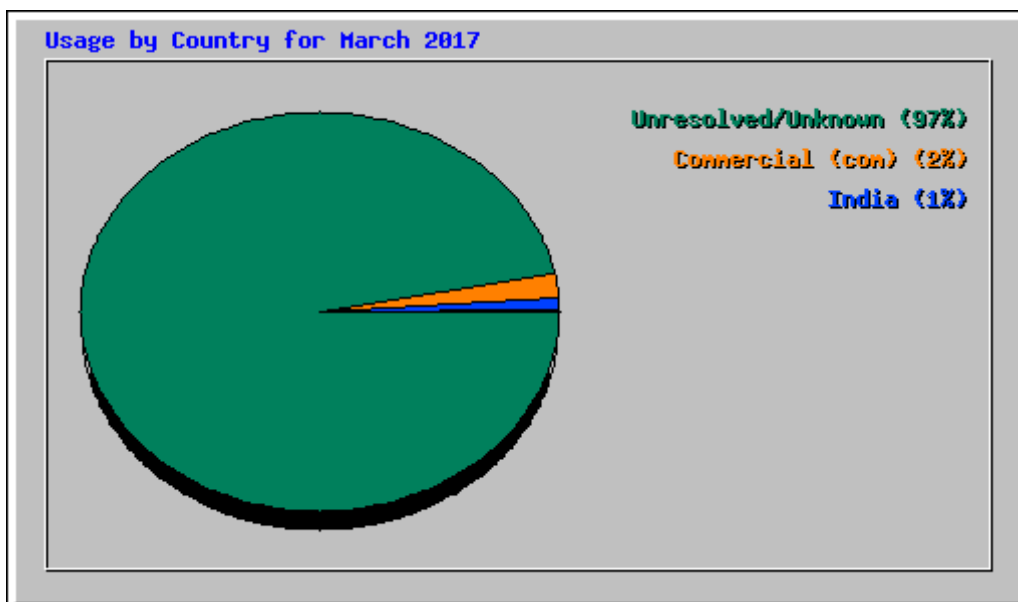

Top 30 of 63 Total Countries									
#	Hits		Files		kB F		kB In	kB Out	Country
1	1401165	96.73%	1344759	98.19%	46315446	99.35%	0	0.00%	Unresolved/Unknown
2	21750	1.50%	14750	1.08%	128104	0.27%	0	0.00%	Commercial (com)
3	13360	0.92%	6117	0.45%	98748	0.21%	0	0.00%	India
4	5123	0.35%	5121	0.37%	31762	0.07%	0	0.00%	European Union
5	4997	0.34%	2153	0.16%	35859	0.08%	0	0.00%	Network (net)
6	498	0.03%	258	0.02%	426	0.00%	0	0.00%	Netherlands
7	295	0.02%	103	0.01%	2315	0.00%	0	0.00%	Educational (edu)
8	293	0.02%	54	0.00%	602	0.00%	0	0.00%	Non-Profit (org)
9	156	0.01%	57	0.00%	984	0.00%	0	0.00%	Pakistan
10	100	0.01%	39	0.00%	342	0.00%	0	0.00%	Australia
11	98	0.01%	2	0.00%	52	0.00%	0	0.00%	Russian Federation
12	82	0.01%	41	0.00%	89	0.00%	0	0.00%	Nepal
13	77	0.01%	23	0.00%	241	0.00%	0	0.00%	United Arab Emirates
14	38	0.00%	15	0.00%	99	0.00%	0	0.00%	Germany
15	30	0.00%	6	0.00%	50	0.00%	0	0.00%	Singapore
16	28	0.00%	9	0.00%	93	0.00%	0	0.00%	Oman
17	26	0.00%	5	0.00%	52	0.00%	0	0.00%	Canada
18	25	0.00%	9	0.00%	75	0.00%	0	0.00%	Bangladesh
19	24	0.00%	11	0.00%	278	0.00%	0	0.00%	France
20	21	0.00%	2	0.00%	10	0.00%	0	0.00%	Ireland
21	19	0.00%	4	0.00%	89	0.00%	0	0.00%	Italy
22	15	0.00%	4	0.00%	22	0.00%	0	0.00%	Philippines
23	14	0.00%	3	0.00%	29	0.00%	0	0.00%	Austria
24	13	0.00%	6	0.00%	72	0.00%	0	0.00%	Address Routing (arpa)
25	13	0.00%	9	0.00%	516	0.00%	0	0.00%	China
26	13	0.00%	4	0.00%	39	0.00%	0	0.00%	Malaysia
27	12	0.00%	6	0.00%	77	0.00%	0	0.00%	Sri Lanka
		0.00%		0.00%		0.00%		0.00%