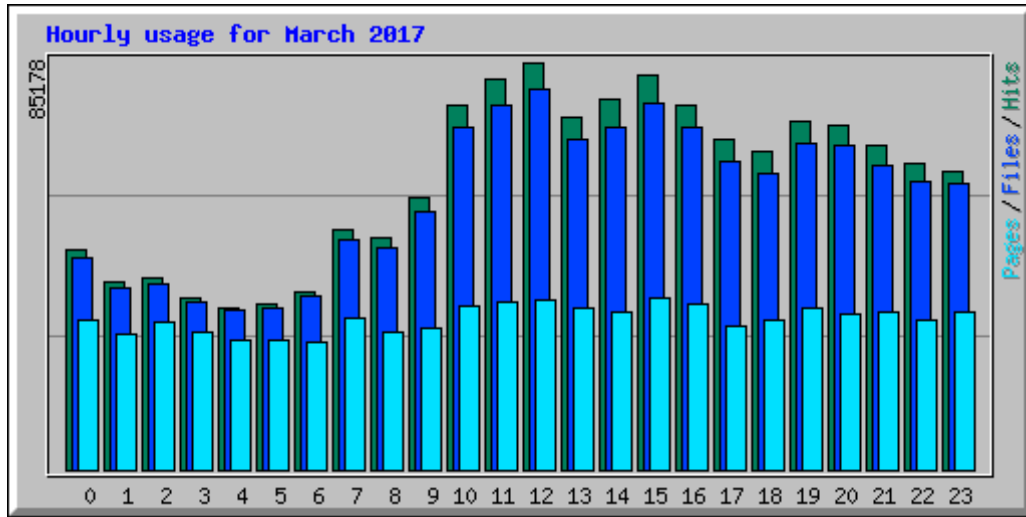

Usage statistics for frlht - March 2017

24	47480	3.28%	45747	3.34%	23493	3.11%	5140	3.59%	3331	5.78%	1340414	2.88%	0	0.00%	0	0.00%
25	40078	2.77%	38482	2.81%	18812	2.49%	5589	3.90%	3062	5.31%	1206907	2.59%	0	0.00%	0	0.00%
26	36052	2.49%	34637	2.53%	15549	2.06%	5242	3.66%	2872	4.98%	1164080	2.50%	0	0.00%	0	0.00%
27	39600	2.73%	37940	2.77%	17816	2.36%	4921	3.43%	3242	5.63%	1388560	2.98%	0	0.00%	0	0.00%
28	38953	2.69%	37158	2.71%	15882	2.10%	3476	2.42%	3276	5.69%	1252198	2.69%	0	0.00%	0	0.00%
29	37212	2.57%	35865	2.62%	14733	1.95%	5552	3.87%	3265	5.67%	1366113	2.93%	0	0.00%	0	0.00%
30	41964	2.90%	40578	2.96%	17579	2.32%	5960	4.16%	3524	6.12%	1439555	3.09%	0	0.00%	0	0.00%
31	35790	2.47%	34492	2.52%	16240	2.15%	5598	3.90%	3116	5.41%	1004817	2.16%	0	0.00%	0	0.00%

Hourly Statistics for March 2017																		
Hour	Hits			Files			Pages			kB F		kB In		kB Out				
	Avg	Total		Avg	Total		Avg	Total		Avg	Total	Avg	Total	Avg	Total			
0	1482	45946	3.17%	1433	44433	3.24%	1010	31322	4.14%	53290	1651999	3.54%	0	0	0.00%	0	0	0.00%
1	1259	39042	2.70%	1224	37957	2.77%	918	28469	3.76%	44820	1389413	2.98%	0	0	0.00%	0	0	0.00%
2	1287	39920	2.76%	1256	38938	2.84%	992	30763	4.07%	46957	1455659	3.12%	0	0	0.00%	0	0	0.00%
3	1157	35879	2.48%	1136	35237	2.57%	924	28647	3.79%	38265	1186207	2.54%	0	0	0.00%	0	0	0.00%
4	1095	33956	2.34%	1077	33395	2.44%	868	26936	3.56%	45523	1411201	3.03%	0	0	0.00%	0	0	0.00%
5	1114	34536	2.38%	1087	33719	2.46%	872	27048	3.58%	41386	1282977	2.75%	0	0	0.00%	0	0	0.00%
6	1198	37168	2.57%	1168	36211	2.64%	860	26663	3.52%	42739	1324917	2.84%	0	0	0.00%	0	0	0.00%
7	1620	50227	3.47%	1552	48119	3.51%	1024	31748	4.20%	52229	1619092	3.47%	0	0	0.00%	0	0	0.00%
8	1556	48261	3.33%	1490	46200	3.37%	922	28584	3.78%	56107	1739303	3.73%	0	0	0.00%	0	0	0.00%
9	1838	56993	3.93%	1736	53829	3.93%	958	29700	3.93%	63546	1969921	4.23%	0	0	0.00%	0	0	0.00%
10	2455	76115	5.25%	2305	71460	5.22%	1099	34092	4.51%	78123	2421806	5.19%	0	0	0.00%	0	0	0.00%
11	2631	81578	5.63%	2458	76206	5.56%	1124	34858	4.61%	88135	2732178	5.86%	0	0	0.00%	0	0	0.00%
12	2747	85178	5.88%	2564	79506	5.81%	1147	35579	4.70%	87417	2709936	5.81%	0	0	0.00%	0	0	0.00%
13	2374	73622	5.08%	2230	69131	5.05%	1086	33683	4.45%	79399	2461374	5.28%	0	0	0.00%	0	0	0.00%
14	2492	77268	5.33%	2307	71526	5.22%	1068	33130	4.38%	83731	2595651	5.57%	0	0	0.00%	0	0	0.00%
15	2657	82375	5.69%	2463	76373	5.58%	1163	36063	4.77%	82011	2542335	5.45%	0	0	0.00%	0	0	0.00%
16	2461	76321	5.27%	2303	71422	5.22%	1117	34655	4.58%	80262	2488124	5.34%	0	0	0.00%	0	0	0.00%
17	2229	69123	4.77%	2081	64526	4.71%	963	29856	3.95%	68484	2122995	4.55%	0	0	0.00%	0	0	0.00%
18	2140	66345	4.58%	1999	61969	4.52%	1014	31445	4.16%	60337	1870452	4.01%	0	0	0.00%	0	0	0.00%
19	2346	72743	5.02%	2205	68371	4.99%	1089	33783	4.47%	61463	1905364	4.09%	0	0	0.00%	0	0	0.00%