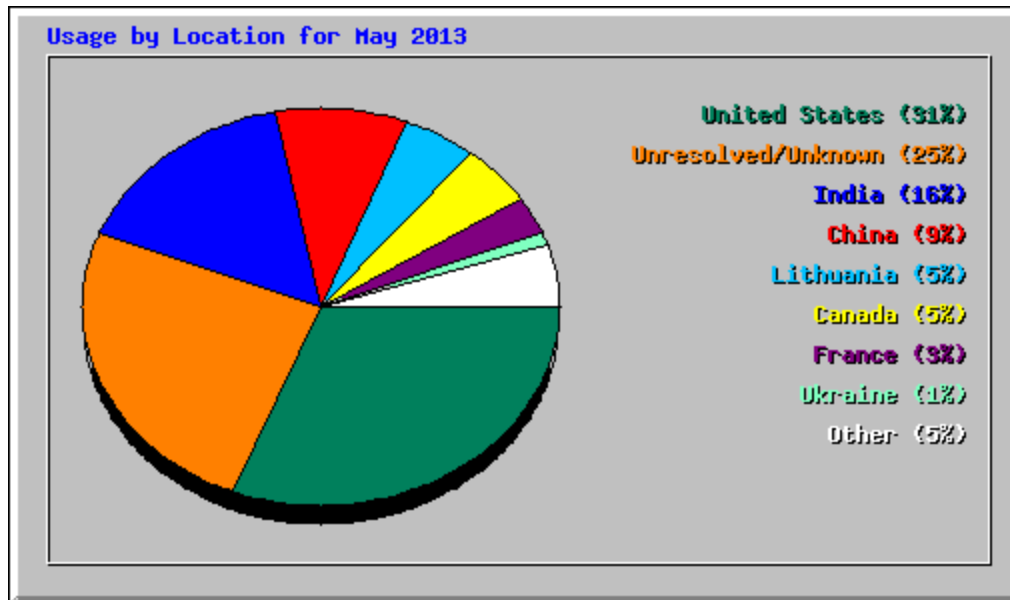

Top 30 of 160 Total Locations											
#	Hits		Files		kB F		kB In	kB Out	Location		
1	224705	30.53%	203405	35.00%	29043192	65.37%	0	0.00%	0	0.00%	United States
2	184570	25.07%	135008	23.23%	6199958	13.96%	0	0.00%	0	0.00%	Unresolved/Unknown
3	114131	15.51%	97204	16.73%	5230548	11.77%	0	0.00%	0	0.00%	India
4	66884	9.09%	42419	7.30%	610042	1.37%	0	0.00%	0	0.00%	China
5	38414	5.22%	24777	4.26%	372600	0.84%	0	0.00%	0	0.00%	Lithuania
6	35698	4.85%	25274	4.35%	749615	1.69%	0	0.00%	0	0.00%	Canada
7	21687	2.95%	17812	3.06%	123060	0.28%	0	0.00%	0	0.00%	France
8	10989	1.49%	7608	1.31%	124429	0.28%	0	0.00%	0	0.00%	Ukraine
9	2768	0.38%	2518	0.43%	66527	0.15%	0	0.00%	0	0.00%	Pakistan
10	2698	0.37%	2256	0.39%	33509	0.08%	0	0.00%	0	0.00%	Network
11	2496	0.34%	1749	0.30%	76738	0.17%	0	0.00%	0	0.00%	Australia
12	2298	0.31%	2130	0.37%	97482	0.22%	0	0.00%	0	0.00%	US Commercial
13	1909	0.26%	1771	0.30%	91556	0.21%	0	0.00%	0	0.00%	Japan
14	1614	0.22%	1393	0.24%	116816	0.26%	0	0.00%	0	0.00%	Germany
15	1432	0.19%	1276	0.22%	127407	0.29%	0	0.00%	0	0.00%	Great Britain (UK)
16	1315	0.18%	1139	0.20%	77321	0.17%	0	0.00%	0	0.00%	United Arab Emirates