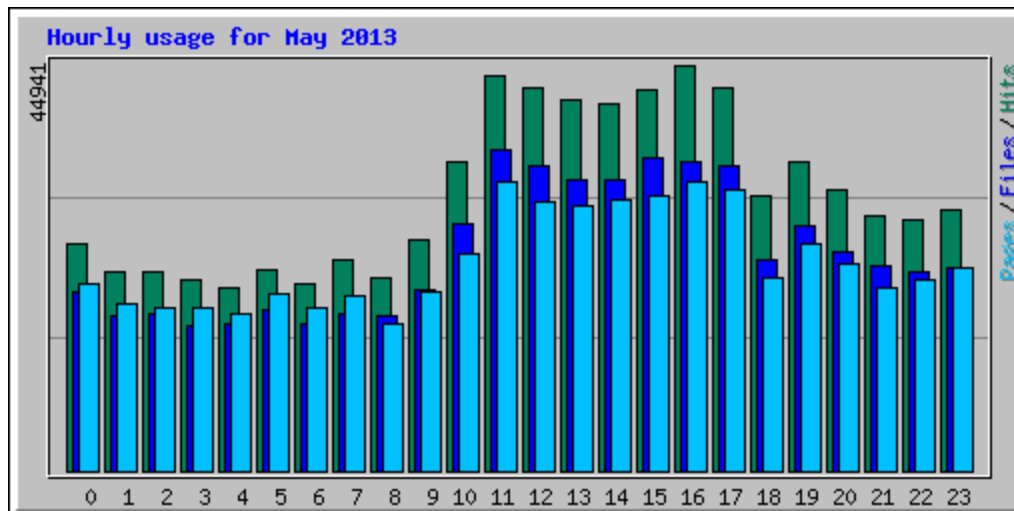

Hourly Statistics for May 2013																		
Hour	Hits			Files			Pages			kB F		kB In		kB Out				
	Avg	Total		Avg	Total		Avg	Total		Avg	Total	Avg	Total	Avg	Total			
0	932	25188	3.42%	734	19839	3.41%	769	20788	3.73%	71028	1917763	4.32%	0	0	0.00%	0	0	0.00%
1	814	21988	2.99%	633	17100	2.94%	681	18403	3.30%	54568	1473335	3.32%	0	0	0.00%	0	0	0.00%
2	819	22133	3.01%	645	17430	3.00%	672	18147	3.25%	44089	1190392	2.68%	0	0	0.00%	0	0	0.00%
3	780	21077	2.86%	591	15968	2.75%	671	18138	3.25%	37609	1015445	2.29%	0	0	0.00%	0	0	0.00%
4	746	20163	2.74%	605	16342	2.81%	640	17298	3.10%	49638	1340213	3.02%	0	0	0.00%	0	0	0.00%
5	824	22268	3.03%	663	17914	3.08%	723	19530	3.50%	61485	1660106	3.74%	0	0	0.00%	0	0	0.00%
6	768	20753	2.82%	600	16224	2.79%	671	18123	3.25%	55176	1489763	3.35%	0	0	0.00%	0	0	0.00%
7	861	23272	3.16%	647	17480	3.01%	721	19471	3.49%	53489	1444215	3.25%	0	0	0.00%	0	0	0.00%
8	789	21312	2.90%	631	17057	2.93%	604	16320	2.93%	56094	1514538	3.41%	0	0	0.00%	0	0	0.00%
9	950	25664	3.49%	744	20109	3.46%	730	19712	3.53%	51669	1395072	3.14%	0	0	0.00%	0	0	0.00%
10	1269	34264	4.65%	1011	27298	4.70%	891	24081	4.32%	90184	2434976	5.48%	0	0	0.00%	0	0	0.00%
11	1615	43620	5.93%	1319	35619	6.13%	1184	31970	5.73%	107862	2912270	6.56%	0	0	0.00%	0	0	0.00%
12	1570	42393	5.76%	1248	33701	5.80%	1099	29674	5.32%	87219	2354900	5.30%	0	0	0.00%	0	0	0.00%
13	1519	41020	5.57%	1196	32304	5.56%	1082	29239	5.24%	79100	2135712	4.81%	0	0	0.00%	0	0	0.00%
14	1506	40678	5.53%	1193	32218	5.54%	1110	29971	5.37%	80724	2179558	4.91%	0	0	0.00%	0	0	0.00%
15	1565	42258	5.74%	1279	34547	5.94%	1123	30343	5.44%	82982	2240519	5.04%	0	0	0.00%	0	0	0.00%
16	1664	44941	6.11%	1270	34314	5.90%	1182	31936	5.73%	87498	2362453	5.32%	0	0	0.00%	0	0	0.00%
17	1573	42473	5.77%	1247	33680	5.80%	1151	31086	5.57%	86141	2325795	5.24%	0	0	0.00%	0	0	0.00%