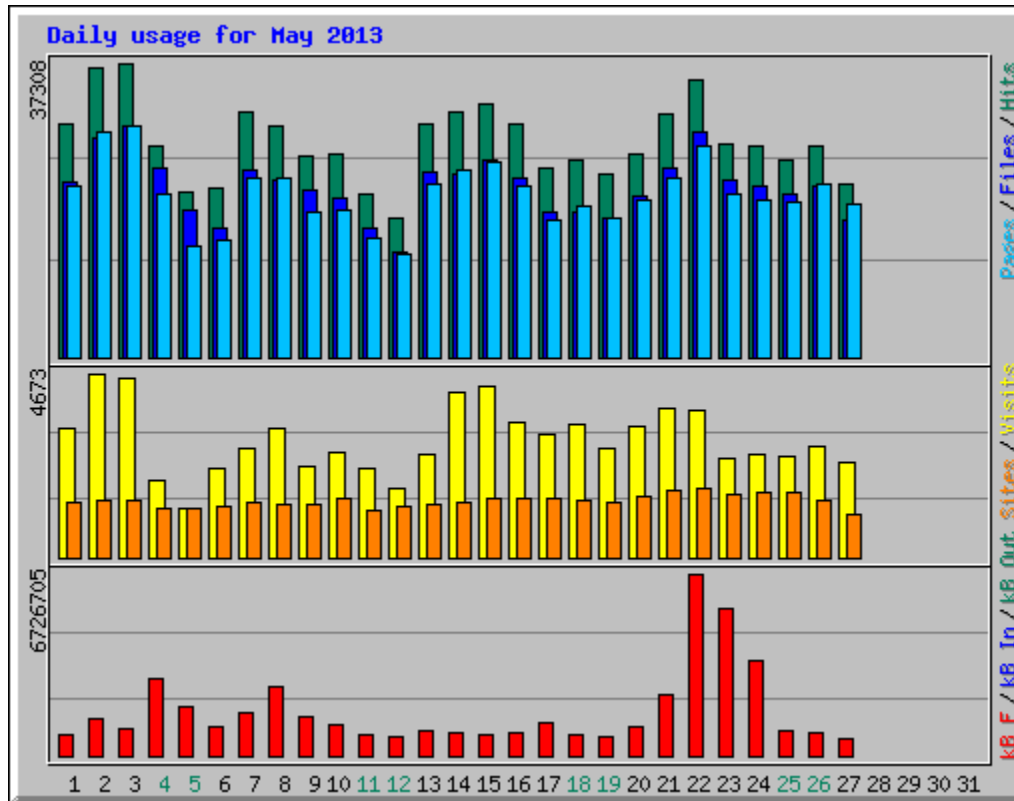

Code 400 - Bad Request	144
Code 401 - Unauthorized	2
Code 403 - Forbidden	1
Code 404 - Not Found	40026
Code 405 - Method Not Allowed	134
Code 416 - Requested Range Not Satisfiable	5
Code 500 - Internal Server Error	19192

Daily Statistics for May 2013														
Day	Hits		Files		Pages		Visits		Sites		kB F		kB In	kB Out
1	29498	4.01%	22122	3.81%	21605	3.87%	3288	4.09%	1380	5.35%	757255	1.70%	0	0.00%
2	36562	4.97%	27805	4.78%	28476	5.11%	4673	5.82%	1461	5.67%	1331551	3.00%	0	0.00%