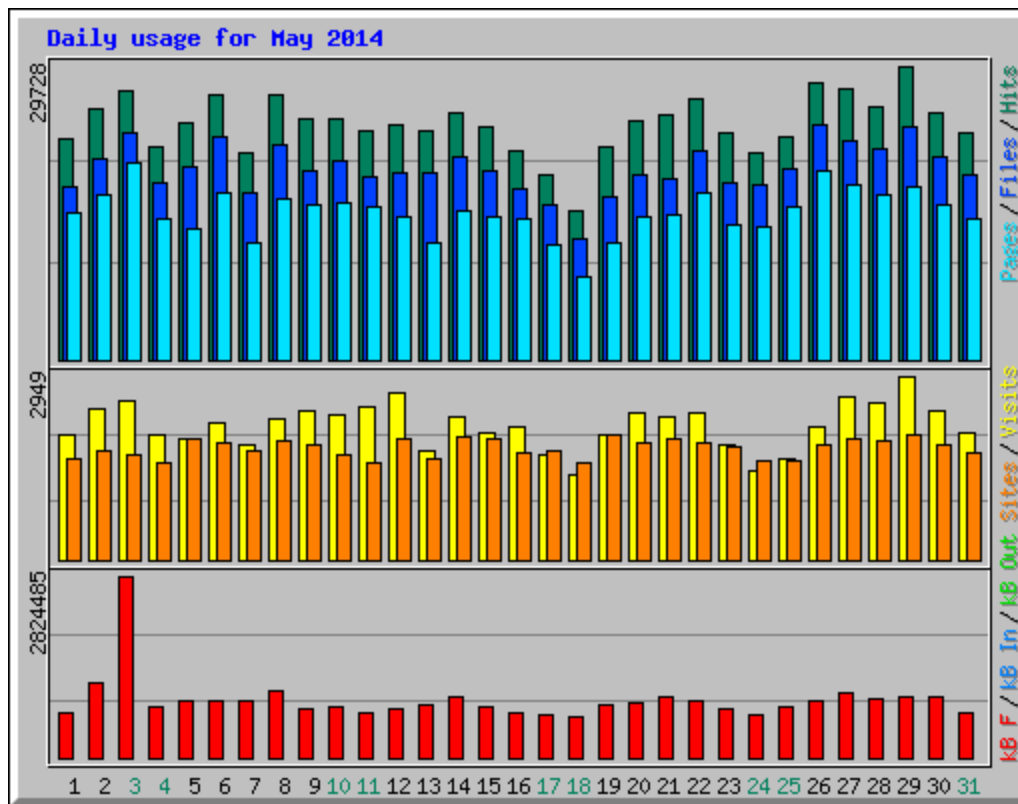

# Usage statistics for frlht

Summary Period: May 2014

Generated 09-Jun-2014 06:00 IST

[\[Daily Statistics\]](#) [\[Hourly Statistics\]](#) [\[URLs\]](#) [\[Entry\]](#) [\[Exit\]](#) [\[Sites\]](#) [\[Search\]](#) [\[Users\]](#) [\[Countries\]](#)

Monthly Statistics for May 2014		
Total Hits	739334	
Total Files	598969	
Total Pages	462476	
Total Visits	66290	
Total kB Files	27849643	
Total kB In	0	
Total kB Out	0	
Total Unique Sites	41639	
Total Unique URLs	25670	
Total Unique Usernames	1	
	Avg	Max
Hits per Hour	993	3374
Hits per Day	23849	29728
Files per Day	19321	23677
Pages per Day	14918	19869
Sites per Day	1343	2000
Visits per Day	2138	2949
kB Files per Day	898376	2824485
kB In per Day	0	0
kB Out per Day	0	0
Hits by Response Code		
Code 200 - OK	81.01%	598969
Code 206 - Partial Content	1.68%	12392
Code 301 - Moved Permanently	0.00%	27
Code 302 - Found	8.17%	60415
Code 304 - Not Modified	1.33%	9831
Code 401 - Unauthorized	0.00%	2
Code 404 - Not Found	5.13%	37909
Code 405 - Method Not Allowed	0.00%	21
Code 416 - Requested Range Not Satisfiable	0.00%	5
Code 500 - Internal Server Error	2.67%	19763