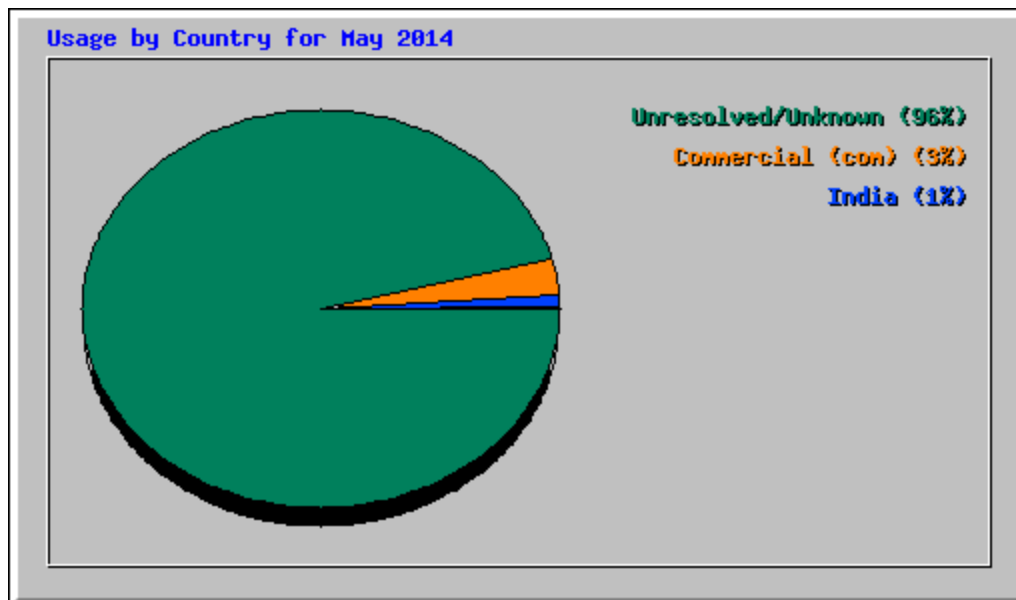

Top 30 of 90 Total Countries											
#	Hits		Files		kB F		kB In		kB Out	Country	
1	707662	95.72%	581489	97.08%	27310154	98.06%	0	0.00%	0	0.00%	Unresolved/Unknown
2	19600	2.65%	19387	3.24%	274629	0.99%	0	0.00%	0	0.00%	Commercial (com)
3	6120	0.83%	4979	0.83%	160337	0.58%	0	0.00%	0	0.00%	India
4	4408	0.60%	4139	0.69%	62776	0.23%	0	0.00%	0	0.00%	Network (net)
5	158	0.02%	131	0.02%	1577	0.01%	0	0.00%	0	0.00%	Pakistan
6	130	0.02%	122	0.02%	2013	0.01%	0	0.00%	0	0.00%	Germany
7	103	0.01%	86	0.01%	2290	0.01%	0	0.00%	0	0.00%	Australia
8	84	0.01%	75	0.01%	1574	0.01%	0	0.00%	0	0.00%	France
9	80	0.01%	70	0.01%	3093	0.01%	0	0.00%	0	0.00%	United Arab Emirates
10	75	0.01%	68	0.01%	1262	0.00%	0	0.00%	0	0.00%	Japan
11	66	0.01%	58	0.01%	2547	0.01%	0	0.00%	0	0.00%	Singapore
12	51	0.01%	45	0.01%	531	0.00%	0	0.00%	0	0.00%	United Kingdom
13	43	0.01%	30	0.01%	804	0.00%	0	0.00%	0	0.00%	Malaysia
14	37	0.01%	36	0.01%	959	0.00%	0	0.00%	0	0.00%	Italy
15	35	0.00%	28	0.00%	1616	0.01%	0	0.00%	0	0.00%	Educational (edu)
16	32	0.00%	30	0.01%	407	0.00%	0	0.00%	0	0.00%	Brazil
17	31	0.00%	24	0.00%	781	0.00%	0	0.00%	0	0.00%	Canada
18	31	0.00%	30	0.01%	2019	0.01%	0	0.00%	0	0.00%	Mexico
19	25	0.00%	24	0.00%	9	0.00%	0	0.00%	0	0.00%	Netherlands
20	25	0.00%	22	0.00%	1221	0.00%	0	0.00%	0	0.00%	Thailand
21	24	0.00%	20	0.00%	573	0.00%	0	0.00%	0	0.00%	Indonesia
22	23	0.00%	23	0.00%	313	0.00%	0	0.00%	0	0.00%	New Zealand
23	21	0.00%	20	0.00%	465	0.00%	0	0.00%	0	0.00%	Greece
24	20	0.00%	18	0.00%	23	0.00%	0	0.00%	0	0.00%	Bahrain
25	20	0.00%	16	0.00%	728	0.00%	0	0.00%	0	0.00%	South Africa
26	19	0.00%	19	0.00%	1014	0.00%	0	0.00%	0	0.00%	Sri Lanka
27	19	0.00%	17	0.00%	33	0.00%	0	0.00%	0	0.00%	Macedonia
28	18	0.00%	14	0.00%	752	0.00%	0	0.00%	0	0.00%	Norway