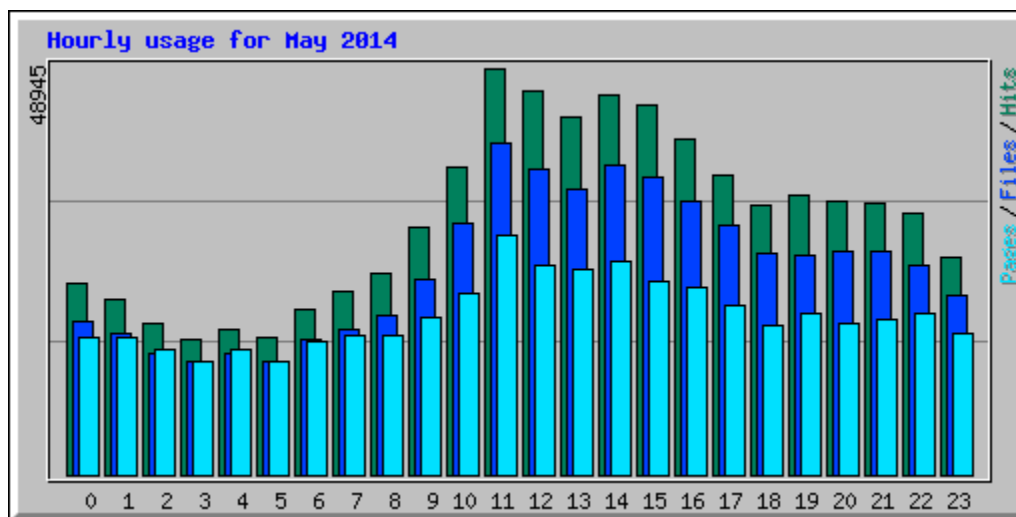

23	22970	3.11%	17833	2.98%	13668	2.96%	1855	2.80%	1817	4.36%	772254	2.77%	0	0.00%	0	0.00%
24	21027	2.84%	17685	2.95%	13534	2.93%	1413	2.13%	1596	3.83%	664694	2.39%	0	0.00%	0	0.00%
25	22638	3.06%	19379	3.24%	15433	3.34%	1615	2.44%	1572	3.78%	796814	2.86%	0	0.00%	0	0.00%
26	28030	3.79%	23677	3.95%	19163	4.14%	2130	3.21%	1829	4.39%	885097	3.18%	0	0.00%	0	0.00%
27	27484	3.72%	22224	3.71%	17721	3.83%	2605	3.93%	1934	4.64%	1009042	3.62%	0	0.00%	0	0.00%
28	25552	3.46%	21284	3.55%	16678	3.61%	2501	3.77%	1919	4.61%	907185	3.26%	0	0.00%	0	0.00%
29	29728	4.02%	23473	3.92%	17399	3.76%	2949	4.45%	1996	4.79%	949463	3.41%	0	0.00%	0	0.00%
30	25066	3.39%	20562	3.43%	15681	3.39%	2402	3.62%	1845	4.43%	943920	3.39%	0	0.00%	0	0.00%
31	23036	3.12%	18678	3.12%	14198	3.07%	2043	3.08%	1703	4.09%	711426	2.55%	0	0.00%	0	0.00%

Hourly Statistics for May 2014																
Hour	Hits		Files		Pages		kB F		kB In		kB Out					
	Avg	Total	Avg	Total	Avg	Total	Avg	Total	Avg	Total	Avg	Total				
0	739	22910	3.10%	593	18401	3.07%	535	16591	3.59%	26328	816169	2.93%	0	0.00%	0	0.00%
1	678	21048	2.85%	545	16922	2.83%	533	16550	3.58%	24713	766110	2.75%	0	0.00%	0	0.00%
2	586	18195	2.46%	470	14599	2.44%	484	15017	3.25%	25144	779459	2.80%	0	0.00%	0	0.00%
3	528	16371	2.21%	437	13558	2.26%	439	13637	2.95%	24148	748580	2.69%	0	0.00%	0	0.00%
4	564	17503	2.37%	468	14528	2.43%	489	15161	3.28%	23948	742402	2.67%	0	0.00%	0	0.00%
5	532	16516	2.23%	441	13680	2.28%	442	13709	2.96%	23540	729739	2.62%	0	0.00%	0	0.00%
6	642	19905	2.69%	523	16236	2.71%	520	16137	3.49%	27912	865266	3.11%	0	0.00%	0	0.00%
7	711	22065	2.98%	561	17416	2.91%	537	16650	3.60%	28895	895755	3.22%	0	0.00%	0	0.00%
8	780	24209	3.27%	619	19202	3.21%	541	16800	3.63%	26100	809101	2.91%	0	0.00%	0	0.00%
9	957	29672	4.01%	757	23476	3.92%	610	18935	4.09%	36739	1138903	4.09%	0	0.00%	0	0.00%
10	1195	37050	5.01%	978	30343	5.07%	703	21796	4.71%	44429	1377311	4.95%	0	0.00%	0	0.00%
11	1578	48945	6.62%	1288	39958	6.67%	927	28760	6.22%	56395	1748231	6.28%	0	0.00%	0	0.00%
12	1486	46086	6.23%	1188	36840	6.15%	812	25201	5.45%	54236	1681321	6.04%	0	0.00%	0	0.00%
13	1384	42922	5.81%	1106	34305	5.73%	797	24718	5.34%	48191	1493930	5.36%	0	0.00%	0	0.00%
14	1472	45645	6.17%	1201	37258	6.22%	828	25693	5.56%	49559	1536336	5.52%	0	0.00%	0	0.00%
15	1435	44486	6.02%	1155	35827	5.98%	754	23378	5.05%	52806	1636976	5.88%	0	0.00%	0	0.00%
16	1302	40378	5.46%	1064	33002	5.51%	725	22501	4.87%	49011	1519347	5.46%	0	0.00%	0	0.00%
17	1166	36156	4.89%	967	29991	5.01%	655	20320	4.39%	44657	1384373	4.97%	0	0.00%	0	0.00%
18	1044	32375	4.38%	857	26587	4.44%	582	18053	3.90%	41070	1273162	4.57%	0	0.00%	0	0.00%