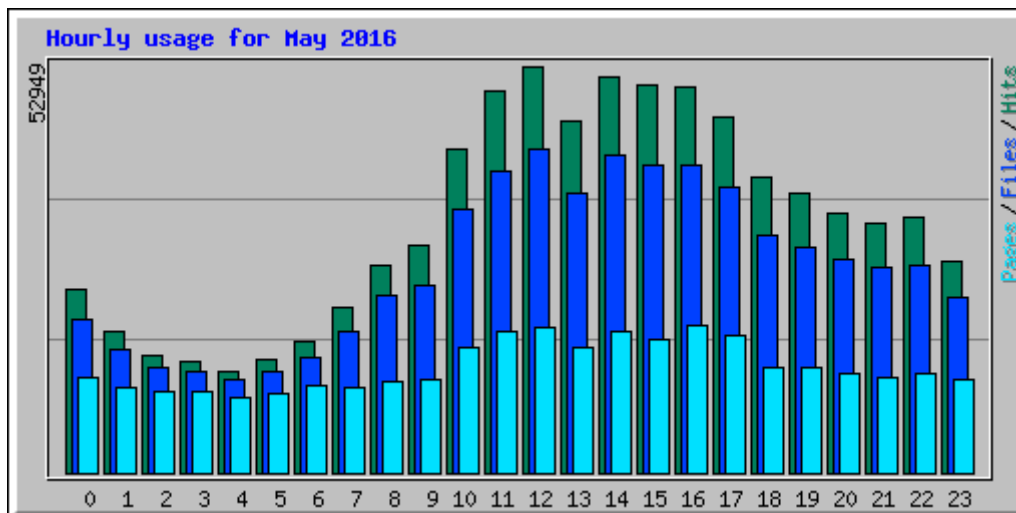

Hourly Statistics for May 2016																		
Hour	Hits			Files			Pages			kB F		kB In		kB Out				
	Avg	Total		Avg	Total		Avg	Total		Avg	Total	Avg	Total	Avg	Total			
0	773	23989	3.05%	640	19845	3.08%	396	12293	3.71%	21708	672947	2.78%	0	0	0.00%	0	0	0.00%
1	594	18425	2.34%	517	16033	2.49%	354	11000	3.32%	17818	552357	2.28%	0	0	0.00%	0	0	0.00%
2	491	15231	1.94%	444	13788	2.14%	341	10599	3.20%	15612	483980	2.00%	0	0	0.00%	0	0	0.00%
3	465	14421	1.83%	423	13131	2.04%	339	10534	3.18%	13395	415256	1.71%	0	0	0.00%	0	0	0.00%
4	426	13235	1.68%	390	12090	1.88%	316	9807	2.96%	12754	395386	1.63%	0	0	0.00%	0	0	0.00%
5	472	14643	1.86%	429	13299	2.06%	328	10197	3.08%	14066	436032	1.80%	0	0	0.00%	0	0	0.00%
6	551	17103	2.18%	487	15100	2.34%	365	11329	3.42%	12367	383391	1.58%	0	0	0.00%	0	0	0.00%
7	693	21489	2.73%	593	18411	2.86%	357	11076	3.34%	19598	607529	2.51%	0	0	0.00%	0	0	0.00%
8	875	27126	3.45%	743	23037	3.58%	381	11833	3.57%	24830	769742	3.18%	0	0	0.00%	0	0	0.00%
9	954	29601	3.77%	788	24458	3.80%	393	12195	3.68%	29134	903142	3.73%	0	0	0.00%	0	0	0.00%
10	1356	42065	5.35%	1103	34210	5.31%	529	16409	4.95%	45139	1399307	5.77%	0	0	0.00%	0	0	0.00%
11	1604	49749	6.33%	1269	39356	6.11%	596	18496	5.58%	48624	1507357	6.22%	0	0	0.00%	0	0	0.00%
12	1708	52949	6.74%	1363	42253	6.56%	607	18838	5.68%	51655	1601300	6.61%	0	0	0.00%	0	0	0.00%
13	1474	45696	5.81%	1177	36511	5.67%	527	16342	4.93%	47162	1462016	6.03%	0	0	0.00%	0	0	0.00%
14	1660	51465	6.55%	1331	41265	6.41%	595	18454	5.57%	54746	1697124	7.00%	0	0	0.00%	0	0	0.00%
15	1629	50505	6.43%	1294	40120	6.23%	561	17411	5.25%	59683	1850185	7.63%	0	0	0.00%	0	0	0.00%
16	1622	50283	6.40%	1291	40034	6.22%	615	19073	5.75%	48429	1501288	6.19%	0	0	0.00%	0	0	0.00%
17	1489	46188	5.88%	1195	37067	5.75%	575	17829	5.38%	43624	1352342	5.58%	0	0	0.00%	0	0	0.00%