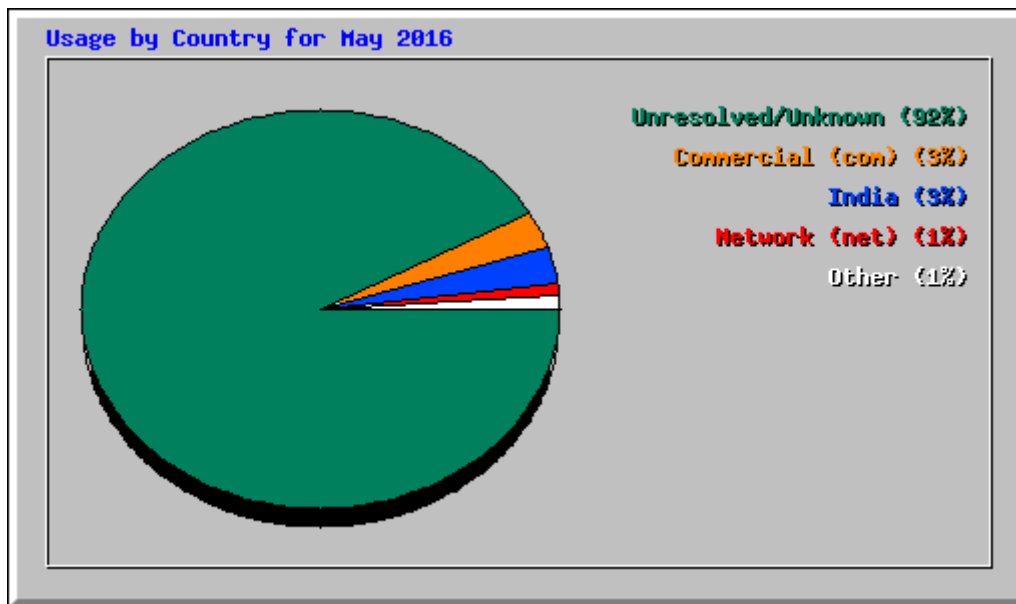

Top 30 of 60 Total Countries

#	Hits		Files		kB F		kB In		kB Out		Country
1	726325	92.41%	620769	96.38%	23845616	98.37%	0	0.00%	0	0.00%	Unresolved/Unknown
2	26146	3.33%	18992	2.95%	150133	0.62%	0	0.00%	0	0.00%	Commercial (com)
3	20708	2.63%	6820	1.06%	145333	0.60%	0	0.00%	0	0.00%	India
4	9962	1.27%	3526	0.55%	77813	0.32%	0	0.00%	0	0.00%	Network (net)
5	498	0.06%	17	0.00%	785	0.00%	0	0.00%	0	0.00%	Italy
6	459	0.06%	152	0.02%	1271	0.01%	0	0.00%	0	0.00%	Singapore
7	265	0.03%	89	0.01%	2421	0.01%	0	0.00%	0	0.00%	Pakistan
8	256	0.03%	100	0.02%	268	0.00%	0	0.00%	0	0.00%	Japan
9	183	0.02%	43	0.01%	1754	0.01%	0	0.00%	0	0.00%	United Arab Emirates
10	85	0.01%	27	0.00%	1490	0.01%	0	0.00%	0	0.00%	Germany
11	83	0.01%	27	0.00%	1657	0.01%	0	0.00%	0	0.00%	Russian Federation
12	83	0.01%	27	0.00%	144	0.00%	0	0.00%	0	0.00%	Thailand
13	82	0.01%	24	0.00%	2021	0.01%	0	0.00%	0	0.00%	Australia
14	73	0.01%	30	0.00%	70	0.00%	0	0.00%	0	0.00%	Mexico
15	64	0.01%	18	0.00%	1066	0.00%	0	0.00%	0	0.00%	France
16	64	0.01%	12	0.00%	1938	0.01%	0	0.00%	0	0.00%	Netherlands
17	57	0.01%	23	0.00%	94	0.00%	0	0.00%	0	0.00%	Czech Republic