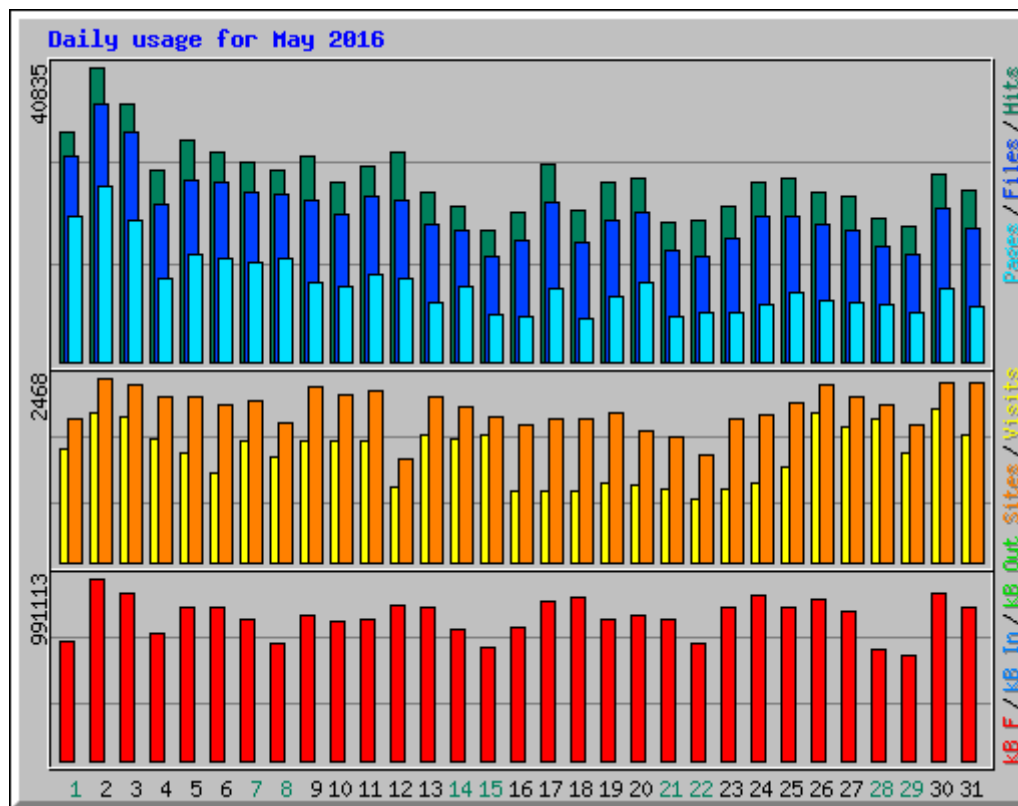

Code 304 - Not Modified	1.57%	12343
Code 400 - Bad Request	0.00%	5
Code 401 - Unauthorized	0.00%	29
Code 403 - Forbidden	9.54%	75004
Code 404 - Not Found	5.65%	44387
Code 405 - Method Not Allowed	0.03%	212
Code 416 - Requested Range Not Satisfiable	0.00%	1
Code 500 - Internal Server Error	0.02%	121

Daily Statistics for May 2016														
Day	Hits		Files		Pages		Visits		Sites		kB F		kB In	kB Out
1	31884	4.06%	28474	4.42%	20089	6.06%	1519	3.41%	1923	4.22%	648871	2.68%	0	0.00%
2	40835	5.20%	35756	5.55%	24411	7.37%	2010	4.52%	2468	5.42%	991113	4.09%	0	0.00%