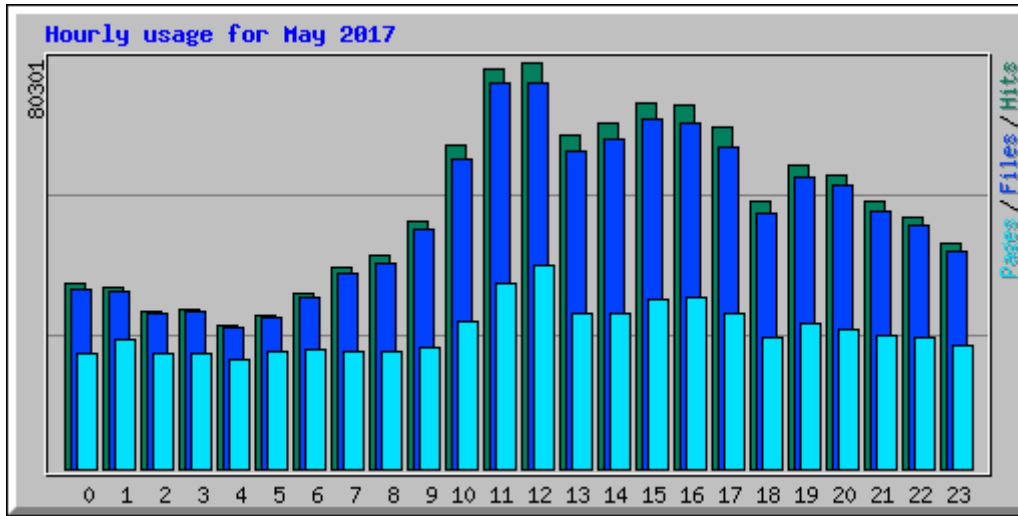

27	33198	2.67%	32101	2.68%	16735	2.55%	5445	3.18%	2697	5.29%	1013691	2.82%	0	0.00%	0	0.00%
28	32853	2.64%	31693	2.65%	18941	2.89%	5884	3.44%	2278	4.47%	796001	2.21%	0	0.00%	0	0.00%
29	41806	3.36%	40661	3.39%	21475	3.28%	6031	3.53%	2929	5.75%	1132194	3.15%	0	0.00%	0	0.00%
30	40132	3.22%	38798	3.24%	19519	2.98%	5339	3.12%	2790	5.47%	965258	2.68%	0	0.00%	0	0.00%
31	44126	3.54%	42831	3.58%	23523	3.59%	6245	3.65%	2792	5.48%	1006371	2.80%	0	0.00%	0	0.00%

Hourly Statistics for May 2017																		
Hour	Hits			Files			Pages			kB F		kB In		kB Out				
	Avg	Total		Avg	Total		Avg	Total		Avg	Total	Avg	Total	Avg	Total			
0	1174	36416	2.92%	1140	35346	2.95%	735	22787	3.48%	30275	938528	2.61%	0	0	0.00%	0	0	0.00%
1	1155	35824	2.88%	1134	35154	2.93%	819	25412	3.88%	29346	909719	2.53%	0	0	0.00%	0	0	0.00%
2	1003	31109	2.50%	989	30689	2.56%	730	22634	3.45%	20239	627417	1.74%	0	0	0.00%	0	0	0.00%
3	1009	31298	2.51%	996	30876	2.58%	732	22717	3.47%	21264	659176	1.83%	0	0	0.00%	0	0	0.00%
4	917	28441	2.28%	899	27869	2.33%	699	21674	3.31%	23398	725352	2.02%	0	0	0.00%	0	0	0.00%
5	982	30445	2.45%	968	30027	2.51%	742	23027	3.51%	28265	876200	2.44%	0	0	0.00%	0	0	0.00%
6	1121	34779	2.79%	1094	33940	2.83%	755	23424	3.57%	28671	888807	2.47%	0	0	0.00%	0	0	0.00%
7	1282	39744	3.19%	1246	38653	3.23%	748	23209	3.54%	34814	1079220	3.00%	0	0	0.00%	0	0	0.00%
8	1355	42030	3.38%	1310	40616	3.39%	751	23292	3.55%	35451	1098973	3.06%	0	0	0.00%	0	0	0.00%
9	1581	49025	3.94%	1518	47075	3.93%	766	23769	3.63%	44536	1380610	3.84%	0	0	0.00%	0	0	0.00%
10	2056	63766	5.12%	1975	61229	5.11%	933	28945	4.42%	54116	1677598	4.67%	0	0	0.00%	0	0	0.00%
11	2546	78943	6.34%	2459	76248	6.36%	1178	36536	5.58%	67447	2090864	5.82%	0	0	0.00%	0	0	0.00%
12	2590	80301	6.45%	2456	76136	6.36%	1290	39999	6.10%	82273	2550455	7.09%	0	0	0.00%	0	0	0.00%
13	2125	65905	5.29%	2022	62705	5.23%	994	30827	4.70%	67747	2100145	5.84%	0	0	0.00%	0	0	0.00%
14	2206	68386	5.49%	2099	65097	5.43%	984	30518	4.66%	82440	2555627	7.11%	0	0	0.00%	0	0	0.00%
15	2329	72206	5.80%	2223	68934	5.75%	1078	33429	5.10%	82842	2568097	7.14%	0	0	0.00%	0	0	0.00%
16	2312	71677	5.76%	2198	68157	5.69%	1096	34003	5.19%	75074	2327308	6.47%	0	0	0.00%	0	0	0.00%
17	2177	67499	5.42%	2051	63581	5.31%	990	30718	4.69%	79256	2456930	6.83%	0	0	0.00%	0	0	0.00%
18	1705	52877	4.25%	1628	50468	4.21%	835	25898	3.95%	47005	1457168	4.05%	0	0	0.00%	0	0	0.00%
19	1928	59786	4.80%	1857	57578	4.81%	926	28719	4.38%	50252	1557798	4.33%	0	0	0.00%	0	0	0.00%
20	1870	57984	4.66%	1802	55888	4.67%	883	27379	4.18%	50428	1563253	4.35%	0	0	0.00%	0	0	0.00%
21	1699	52671	4.23%	1636	50731	4.23%	846	26255	4.01%	48220	1494817	4.16%	0	0	0.00%	0	0	0.00%
22	1602	49678	3.99%	1549	48033	4.01%	834	25867	3.95%	40074	1242290	3.46%	0	0	0.00%	0	0	0.00%
23	1429	44326	3.56%	1386	42975	3.59%	780	24195	3.69%	36432	1129378	3.14%	0	0	0.00%	0	0	0.00%

Top 30 of 353327 Total URLs