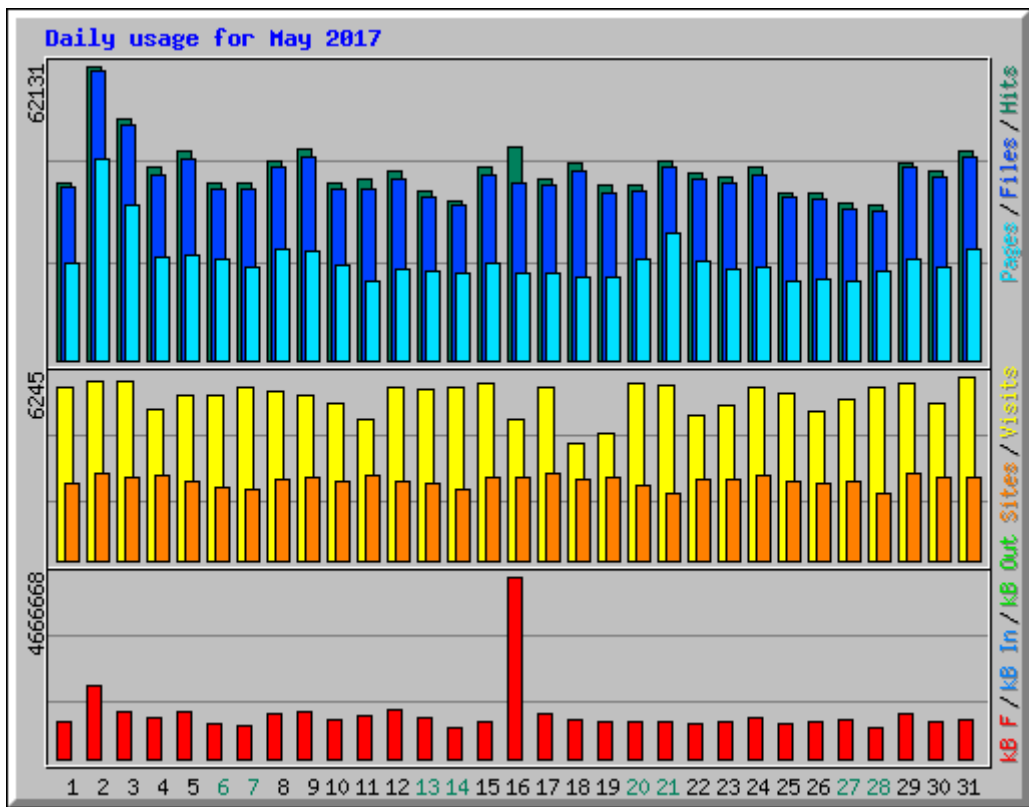

Usage statistics for frlht

Summary Period: May 2017

Generated 03-Jul-2017 06:04 IST

[\[Daily Statistics\]](#) [\[Hourly Statistics\]](#) [\[URLs\]](#) [\[Entry\]](#) [\[Exit\]](#) [\[Sites\]](#) [\[Search\]](#) [\[Countries\]](#)

Monthly Statistics for May 2017		
Total Hits	1245116	
Total Files	1198005	
Total Pages	655233	
Total Visits	170971	
Total kB Files	35955731	
Total kB In	0	
Total kB Out	0	
Total Unique Sites	50970	
Total Unique URLs	353327	
	Avg	Max
Hits per Hour	1673	5082
Hits per Day	40165	62131
Files per Day	38645	60891
Pages per Day	21136	42473
Sites per Day	1644	2940
Visits per Day	5515	6245
kB Files per Day	1159862	4666668
kB In per Day	0	0
kB Out per Day	0	0
Hits by Response Code		
Code 200 - OK	96.22%	1198005
Code 206 - Partial Content	0.82%	10244
Code 301 - Moved Permanently	0.04%	437
Code 302 - Found	0.10%	1204
Code 304 - Not Modified	1.15%	14302
Code 307 - Moved Temporarily	0.00%	59
Code 401 - Unauthorized	0.00%	5
Code 403 - Forbidden	1.67%	20806
Code 404 - Not Found	0.00%	8
Code 405 - Method Not Allowed	0.00%	4
Code 416 - Requested Range Not Satisfiable	0.00%	1
Code 500 - Internal Server Error	0.00%	41