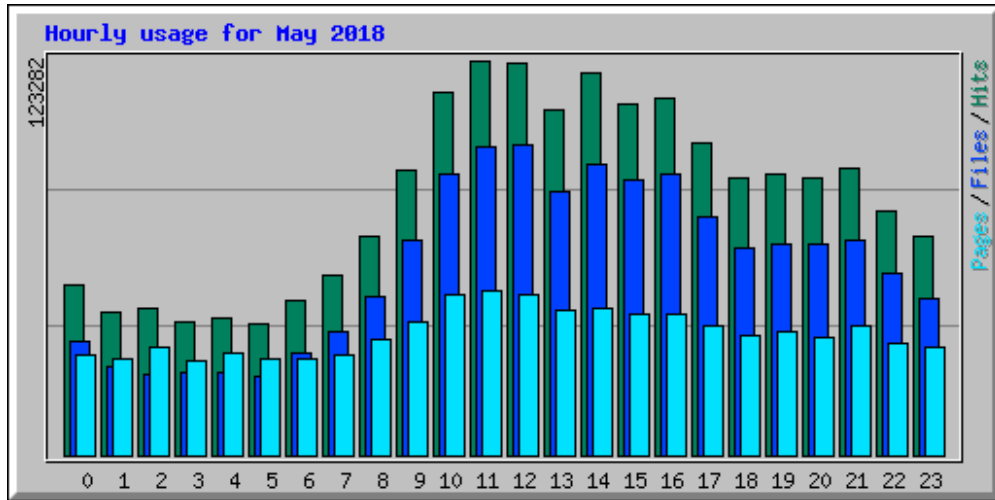

25	66667	3.45%	44445	3.13%	29640	3.23%	8983	4.42%	3266	6.23%	1115608	2.94%	0	0.00%	0	0.00%
26	40631	2.11%	28095	1.98%	17776	1.94%	2060	1.01%	1134	2.16%	681706	1.79%	0	0.00%	0	0.00%
27	59313	3.07%	37529	2.64%	27389	2.98%	57	0.03%	1	0.00%	1008343	2.65%	0	0.00%	0	0.00%
28	77592	4.02%	53526	3.76%	35513	3.87%	4810	2.37%	2271	4.33%	2837988	7.47%	0	0.00%	0	0.00%
29	73889	3.83%	50546	3.55%	36021	3.92%	9322	4.59%	3222	6.15%	1159051	3.05%	0	0.00%	0	0.00%
30	73977	3.83%	50934	3.58%	34142	3.72%	9326	4.59%	3249	6.20%	1563319	4.12%	0	0.00%	0	0.00%
31	68911	3.57%	46346	3.26%	32754	3.57%	9374	4.61%	3366	6.42%	1307961	3.44%	0	0.00%	0	0.00%

Hourly Statistics for May 2018																		
Hour	Hits			Files			Pages			kB F		kB In		kB Out				
	Avg	Total		Avg	Total		Avg	Total		Avg	Total	Avg	Total					
0	1722	53387	2.77%	1141	35382	2.49%	1001	31051	3.38%	28664	888589	2.34%	0	0	0.00%	0	0	0.00%
1	1438	44593	2.31%	890	27597	1.94%	977	30298	3.30%	26676	826966	2.18%	0	0	0.00%	0	0	0.00%
2	1471	45617	2.36%	804	24947	1.75%	1083	33589	3.66%	22647	702052	1.85%	0	0	0.00%	0	0	0.00%
3	1345	41722	2.16%	826	25622	1.80%	959	29729	3.24%	23379	724749	1.91%	0	0	0.00%	0	0	0.00%
4	1379	42763	2.22%	842	26109	1.84%	1022	31683	3.45%	34993	1084770	2.86%	0	0	0.00%	0	0	0.00%
5	1327	41152	2.13%	798	24754	1.74%	969	30046	3.27%	37460	1161272	3.06%	0	0	0.00%	0	0	0.00%
6	1552	48142	2.49%	1025	31780	2.23%	974	30194	3.29%	39501	1224525	3.22%	0	0	0.00%	0	0	0.00%
7	1812	56198	2.91%	1248	38690	2.72%	1003	31119	3.39%	37097	1150011	3.03%	0	0	0.00%	0	0	0.00%
8	2212	68596	3.55%	1594	49416	3.47%	1157	35882	3.91%	51933	1609912	4.24%	0	0	0.00%	0	0	0.00%
9	2860	88681	4.59%	2159	66929	4.71%	1338	41493	4.52%	67680	2098094	5.52%	0	0	0.00%	0	0	0.00%
10	3659	113449	5.88%	2836	87938	6.18%	1623	50339	5.48%	75690	2346400	6.18%	0	0	0.00%	0	0	0.00%
11	3976	123282	6.39%	3112	96481	6.78%	1658	51420	5.60%	72288	2240923	5.90%	0	0	0.00%	0	0	0.00%
12	3947	122384	6.34%	3116	96623	6.79%	1610	49919	5.44%	70334	2180339	5.74%	0	0	0.00%	0	0	0.00%
13	3469	107556	5.57%	2657	82397	5.79%	1464	45395	4.95%	60313	1869709	4.92%	0	0	0.00%	0	0	0.00%
14	3852	119431	6.19%	2929	90817	6.39%	1485	46062	5.02%	71126	2204902	5.81%	0	0	0.00%	0	0	0.00%
15	3530	109450	5.67%	2773	85972	6.05%	1413	43819	4.77%	69740	2161945	5.69%	0	0	0.00%	0	0	0.00%
16	3589	111264	5.76%	2821	87457	6.15%	1425	44193	4.82%	66668	2066699	5.44%	0	0	0.00%	0	0	0.00%
17	3142	97424	5.05%	2404	74531	5.24%	1303	40417	4.40%	58463	1812357	4.77%	0	0	0.00%	0	0	0.00%
18	2787	86399	4.48%	2083	64573	4.54%	1199	37197	4.05%	52901	1639932	4.32%	0	0	0.00%	0	0	0.00%
19	2823	87521	4.53%	2121	65755	4.62%	1237	38355	4.18%	49494	1534317	4.04%	0	0	0.00%	0	0	0.00%
20	2792	86552	4.48%	2129	66009	4.64%	1185	36750	4.00%	53716	1665187	4.38%	0	0	0.00%	0	0	0.00%
21	2899	89870	4.66%	2165	67142	4.72%	1300	40301	4.39%	72747	2255159	5.94%	0	0	0.00%	0	0	0.00%
22	2467	76490	3.96%	1825	56585	3.98%	1125	34892	3.80%	46444	1439760	3.79%	0	0	0.00%	0	0	0.00%