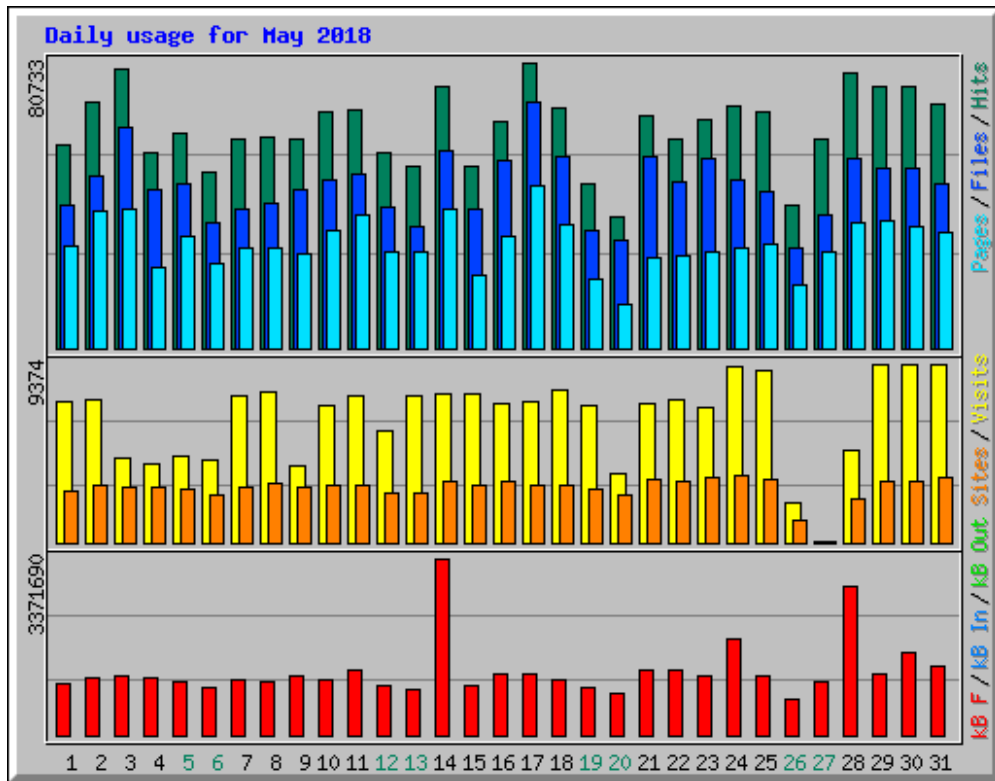

Usage statistics for frlht

Summary Period: May 2018
Generated 19-Nov-2018 06:10 IST

[\[Daily Statistics\]](#) [\[Hourly Statistics\]](#) [\[URLs\]](#) [\[Entry\]](#) [\[Exit\]](#) [\[Sites\]](#) [\[Search\]](#) [\[Countries\]](#)

Monthly Statistics for May 2018		
Total Hits	1930082	
Total Files	1422145	
Total Pages	917817	
Total Visits	203124	
Total kB Files	37979275	
Total kB In	0	
Total kB Out	0	
Total Unique Sites	52399	
Total Unique URLs	142737	
	Avg	Max
Hits per Hour	2594	13534
Hits per Day	62260	80733
Files per Day	45875	69527
Pages per Day	29607	46018
Sites per Day	1690	3502
Visits per Day	6552	9374
kB Files per Day	1225138	3371690
kB In per Day	0	0
kB Out per Day	0	0
Hits by Response Code		
Undefined response code	0.00%	1
Code 200 - OK	73.68%	1422145
Code 206 - Partial Content	0.26%	5027
Code 301 - Moved Permanently	0.03%	602
Code 302 - Found	1.42%	27406
Code 303 - See Other	0.02%	398
Code 304 - Not Modified	0.99%	19174
Code 307 - Moved Temporarily	20.02%	386324
Code 400 - Bad Request	0.06%	1169
Code 401 - Unauthorized	0.00%	20
Code 403 - Forbidden	0.92%	17724
Code 404 - Not Found	2.58%	49747
Code 405 - Method Not Allowed	0.00%	2
Code 500 - Internal Server Error	0.02%	343